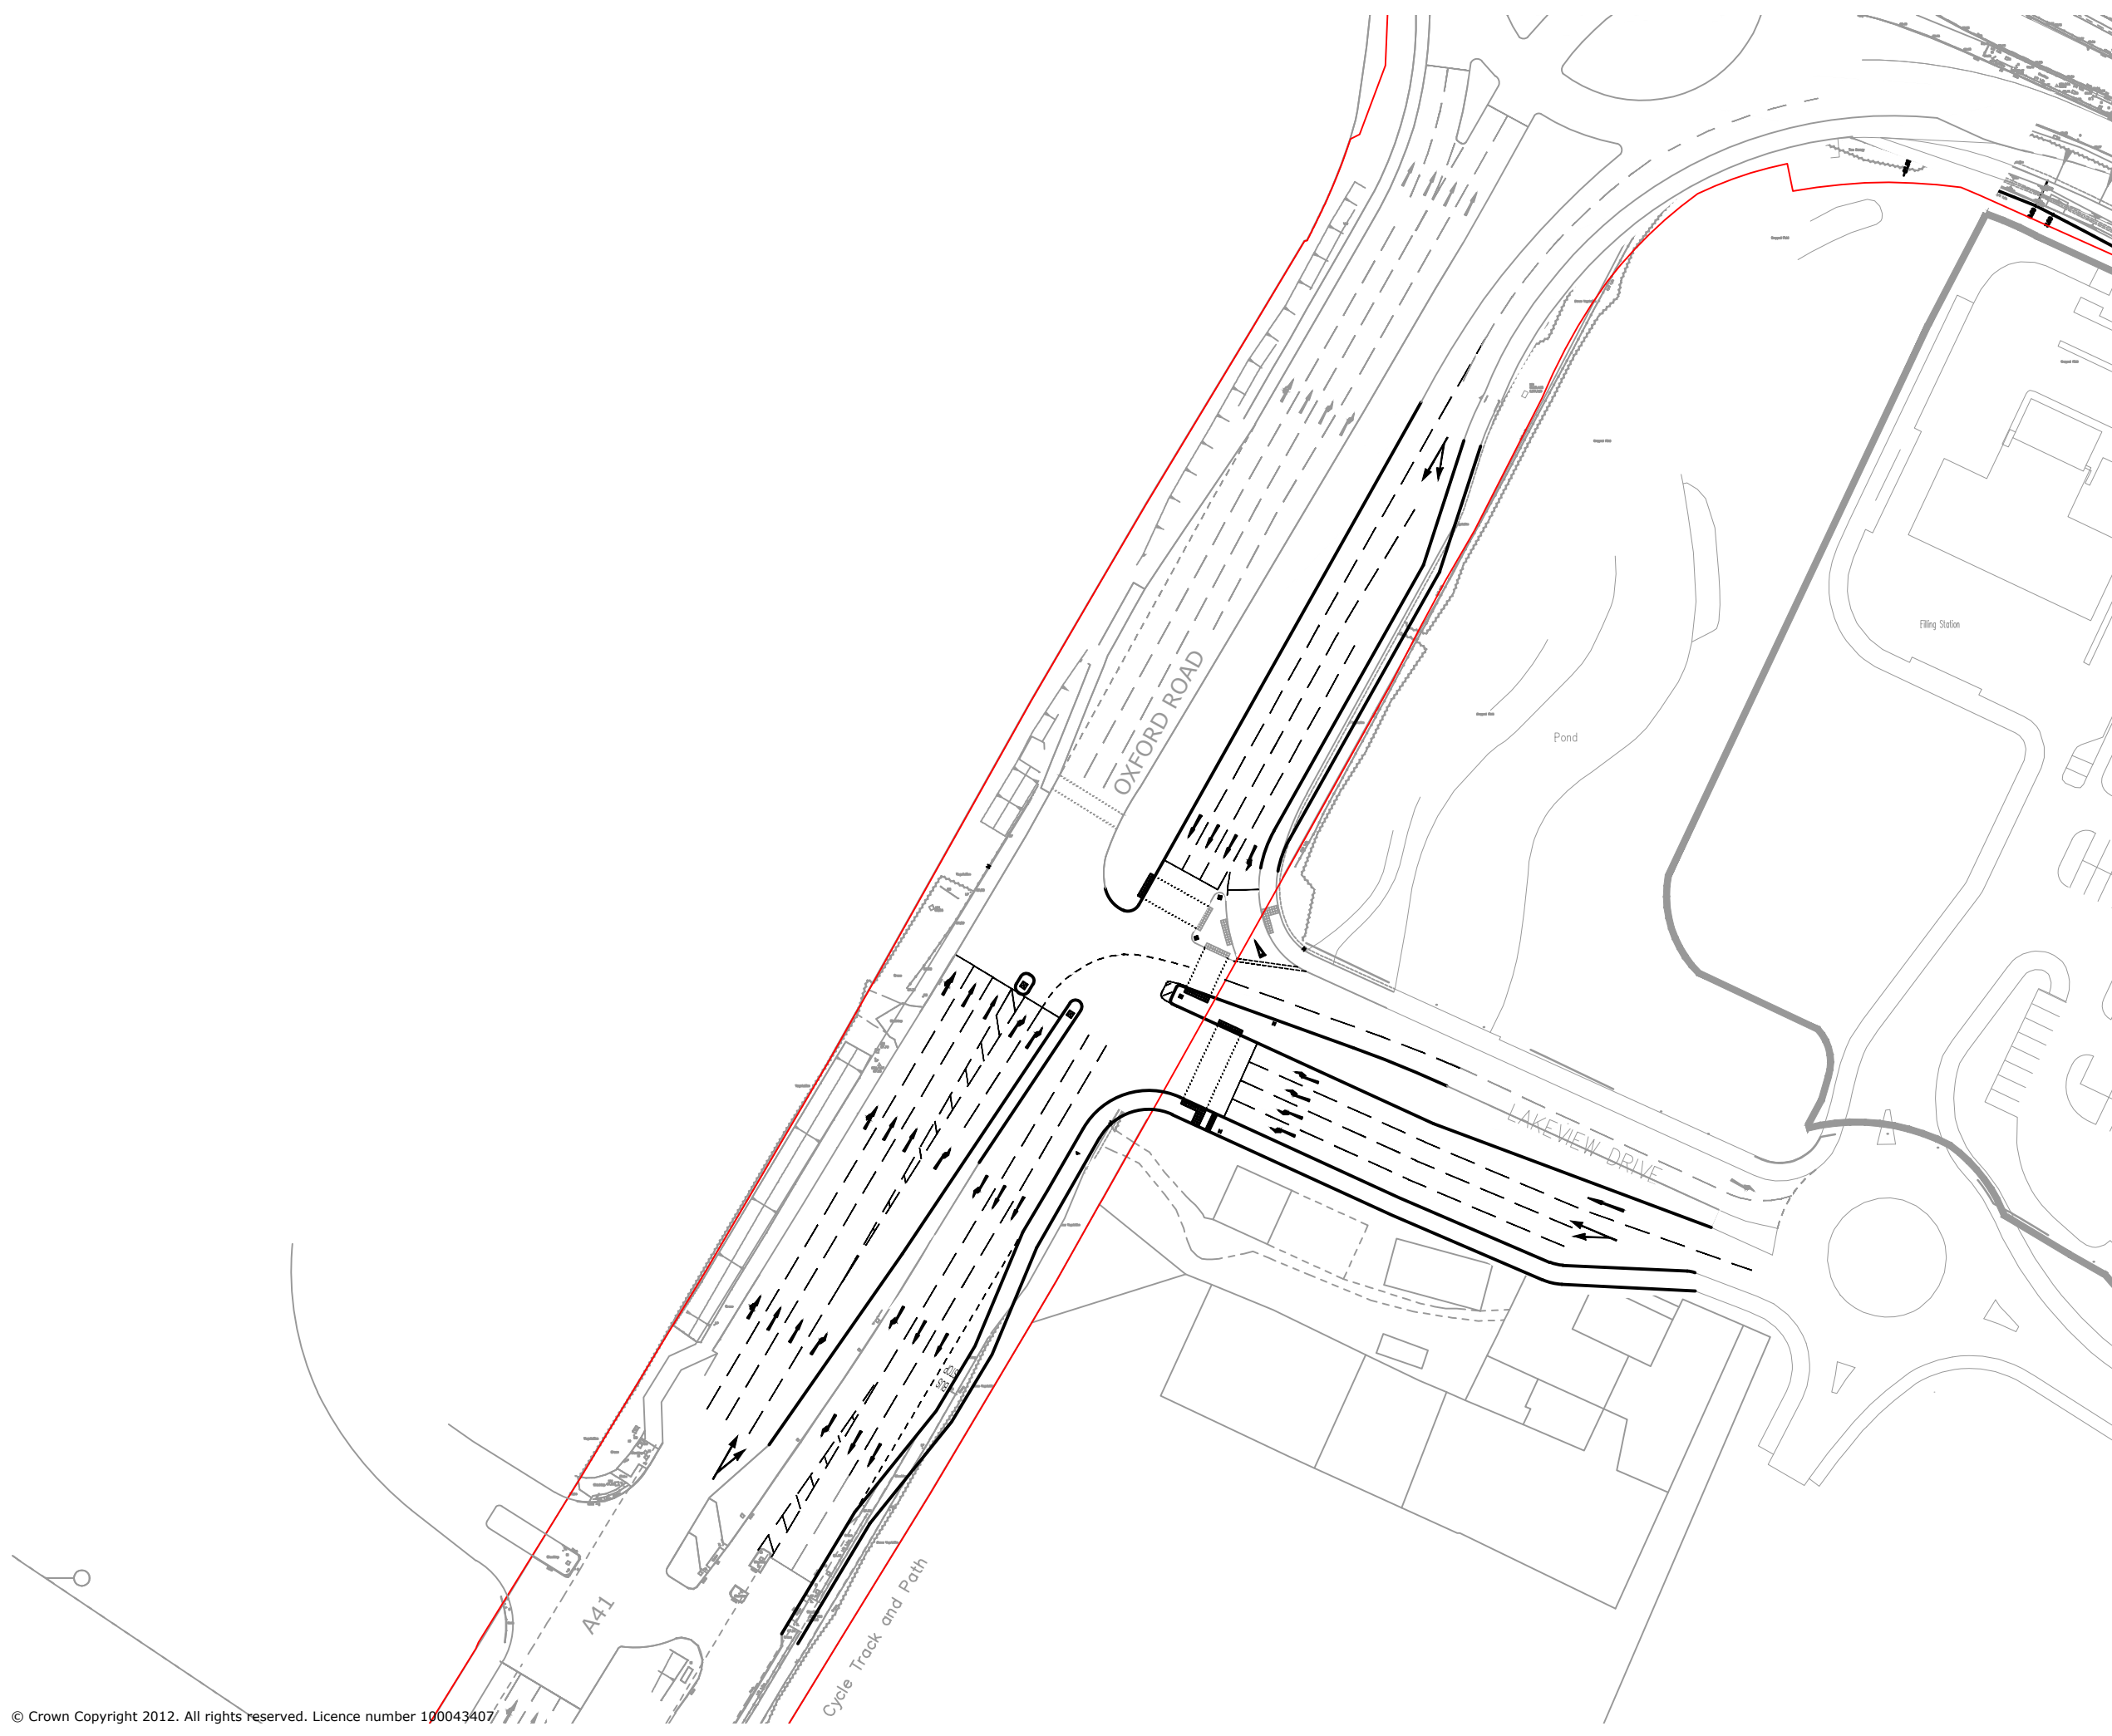

**Legend**

— Highway Boundary

84 North Street  
Guildford  
Surrey  
GU1 4AU

Cargo Works  
1-2 Hattfields  
London  
SE1 9PG

T: 01483 531 300

T: 020 8065 5208

[www.motion.co.uk](http://www.motion.co.uk)

Project:  
**Bicester Office Park**

Title:  
**Proposed Highway Arrangement**

Scale: 1:1000 (@ A3)

Drawing:  
**170211-07**

Revision:  
**B**