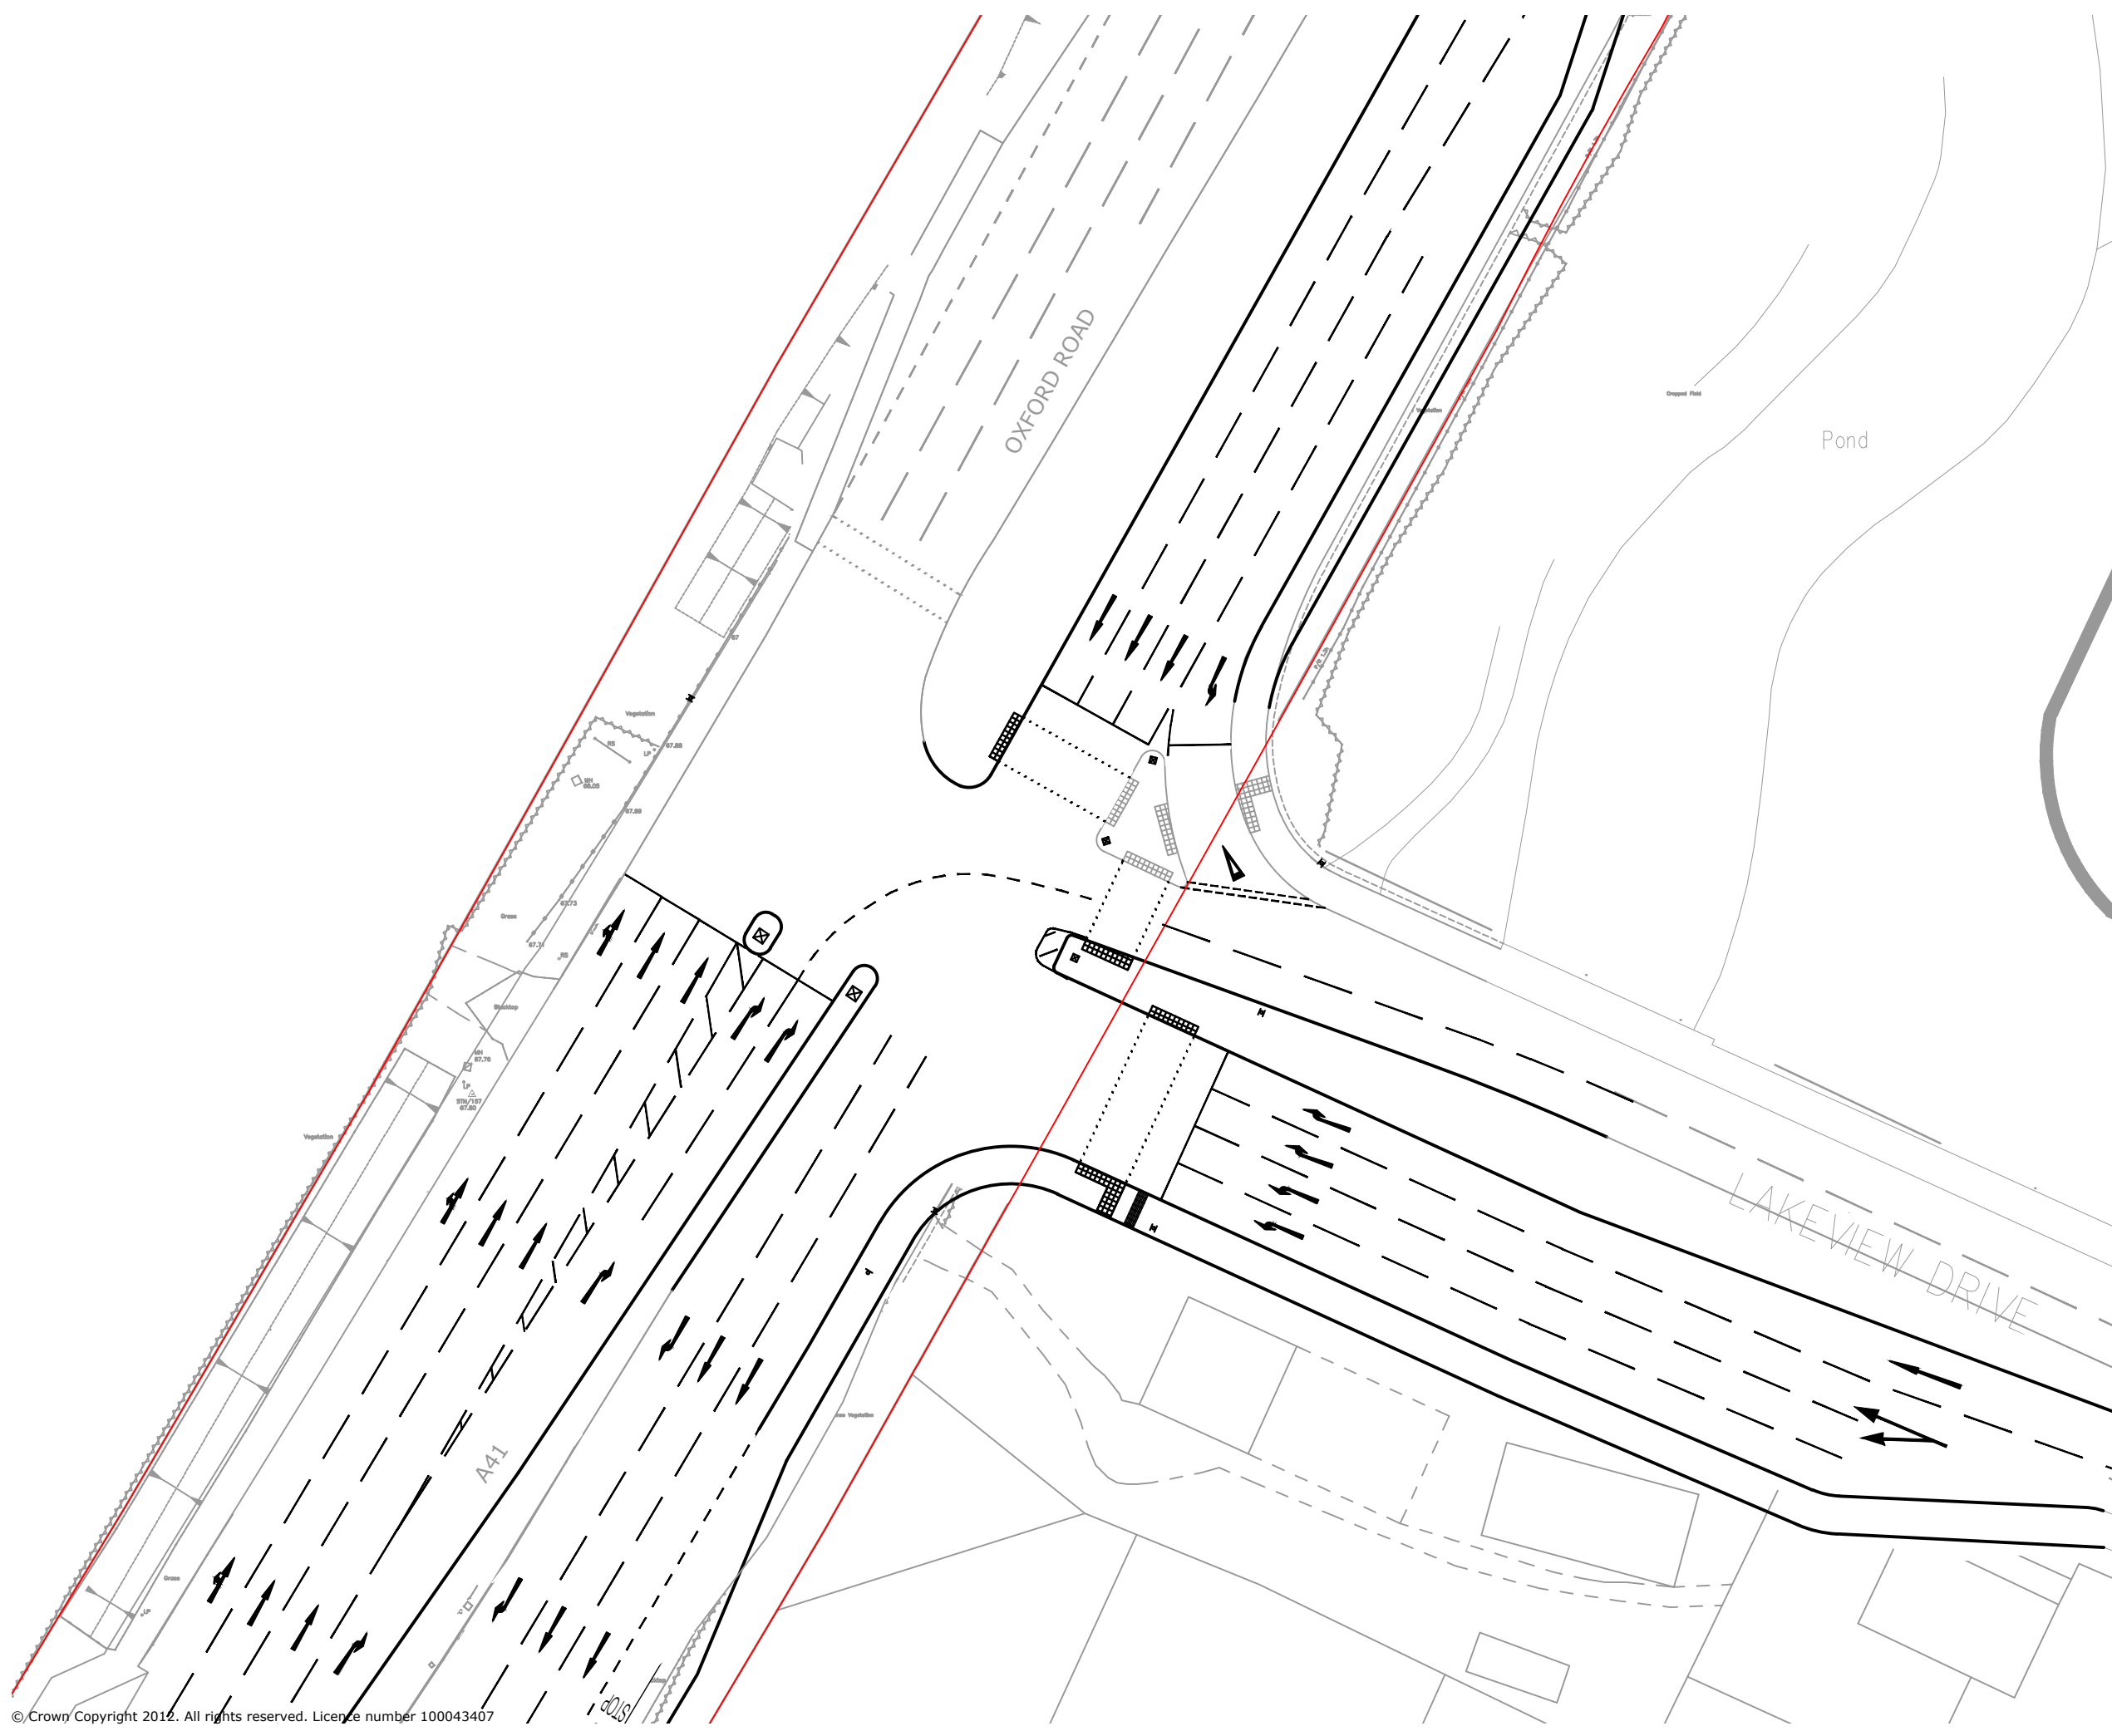

Legend

— Highway Boundary

84 North Street
Guildford
Surrey
GU1 4AU
T: 01483 531 300

Golden Cross House
8 Duncannon Street
London
WC2N 4JF
T: 020 7031 8141

www.motion.co.uk

Project:
Bicester Office Park

Title:
Proposed Highway Arrangement

Scale: 1:500 (@ A3)

Drawing:
170211-08

Revision:
A