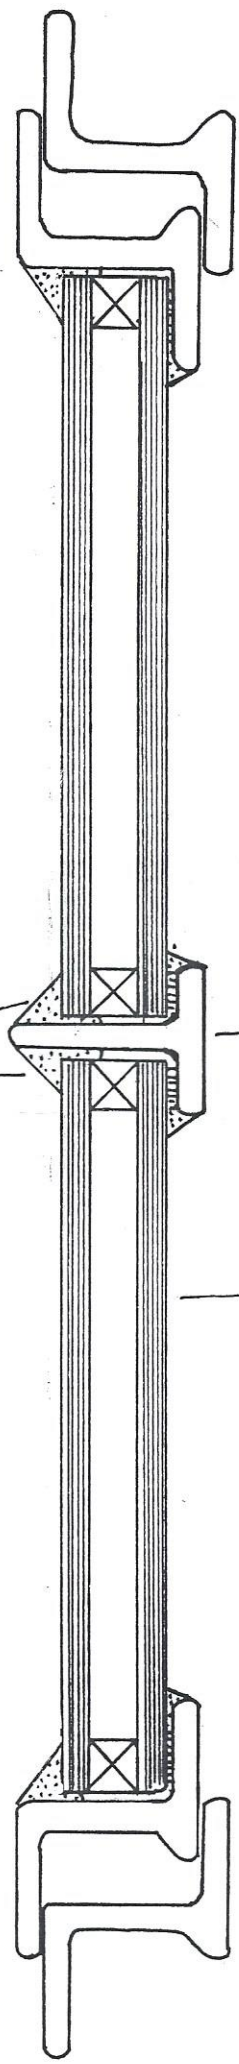

open out window.
outside glaze.

OUTSIDE

INSIDE

SILICON
GLAZING
BEAD.

3/4" x 1" x 1/8" TEE BAR.

4/6/4 DG UNITS.

STANDARD
STEEL SECTION.

Holdsworth Windows Limited
Darlingscote Road
Shipston-on-Stour
Warwickshire CV36 4PR
Telephone: 01608 661883
Fax: 01608 661008

SCALE 1:1