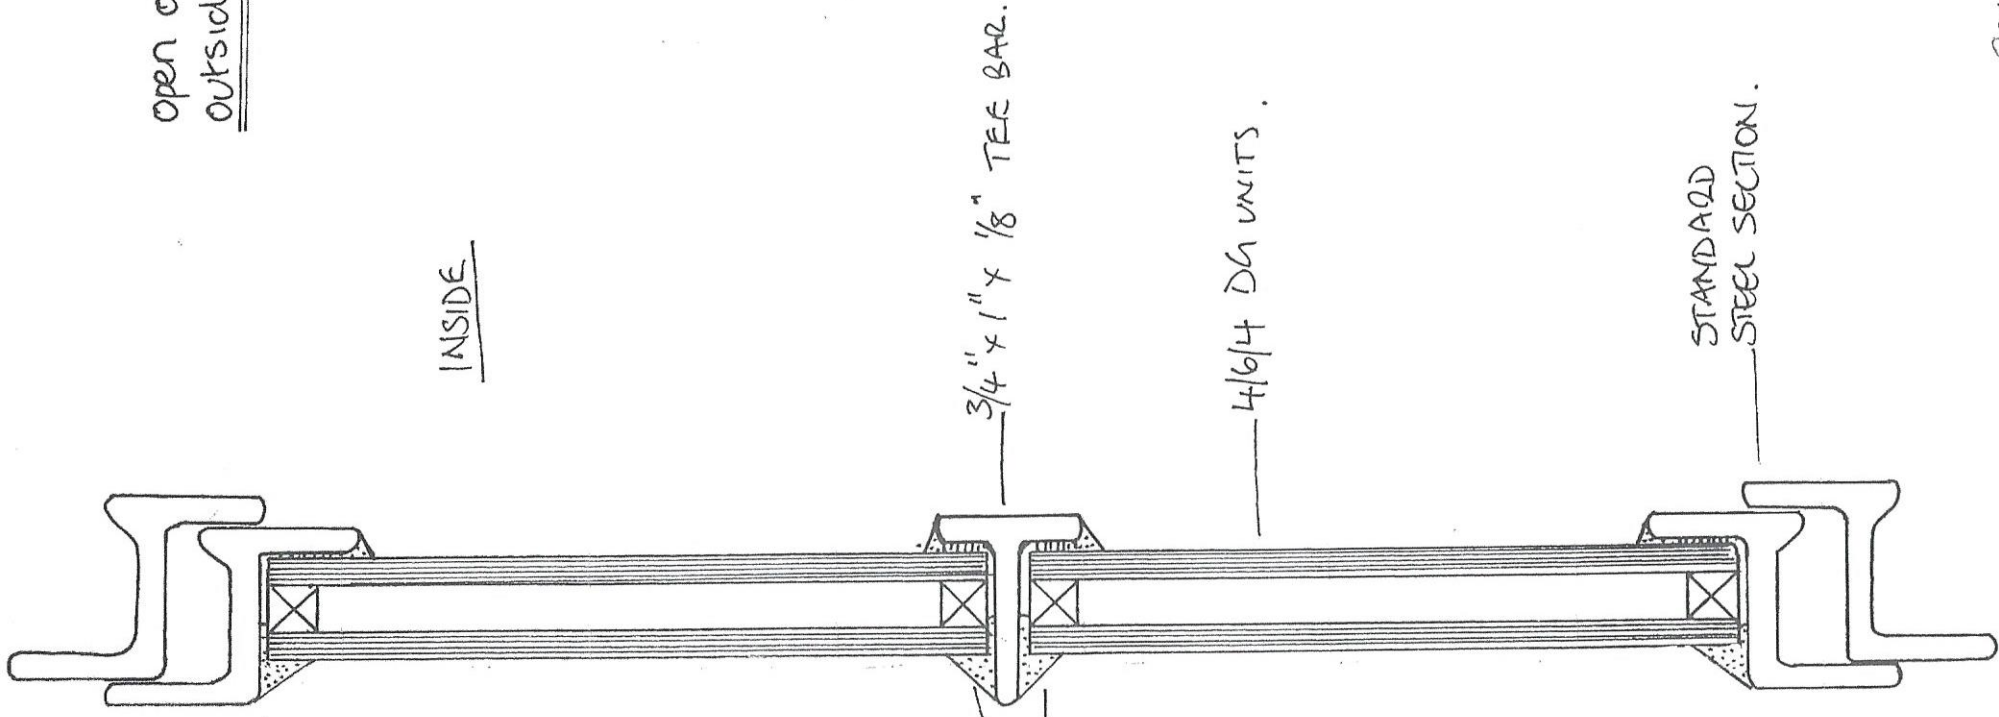

OUTSIDE

INSIDE

3/4" x 1" x 1/8" TEE BAR.

4/6/4 DG UNITS.

STANDARD  
STEEL SECTION.

SILICON  
GLAZING  
BEAD.

**Holdsworth Windows Limited**  
Darlingscote Road  
Shipston-on-Stour  
Warwickshire CV36 4PR  
Telephone: 01608 661883  
Fax: 01608 661008

SCALE 1:1