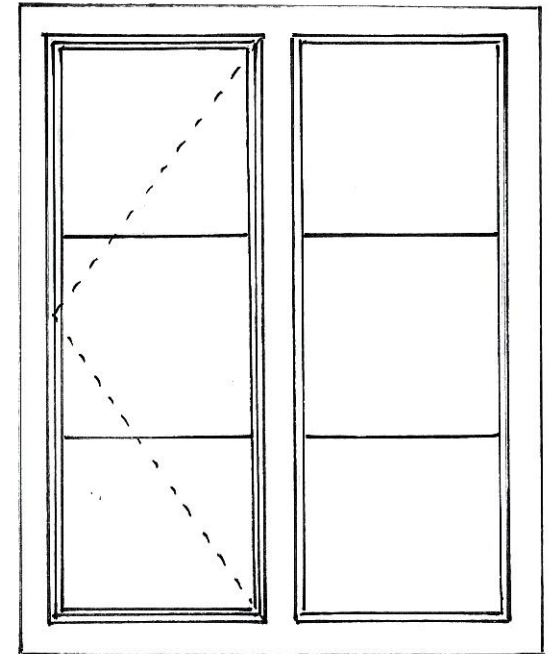

Bedroom 2

Bathroom

Master Bedroom

kitchen front

kitchen rear (steel only)

Holdsworth Windows Limited  
 Darlingscote Road  
 Shipston-on-Stour  
 Warwickshire CV36 4PR  
 Telephone: 01608 661883  
 Fax: 01609 661908

OUTSIDE

INSIDE

3/4" x 1" x 1/8" TEE BAR.

4/6/4 DG UNITS.

STANDARD  
STEEL SECTION.

SILICON  
GLAZING  
BEAD.

**Holdsworth Windows Limited**  
Darlingscote Road  
Shipston-on-Stour  
Warwickshire CV36 4PR  
Telephone: 01608 661883  
Fax: 01608 661008