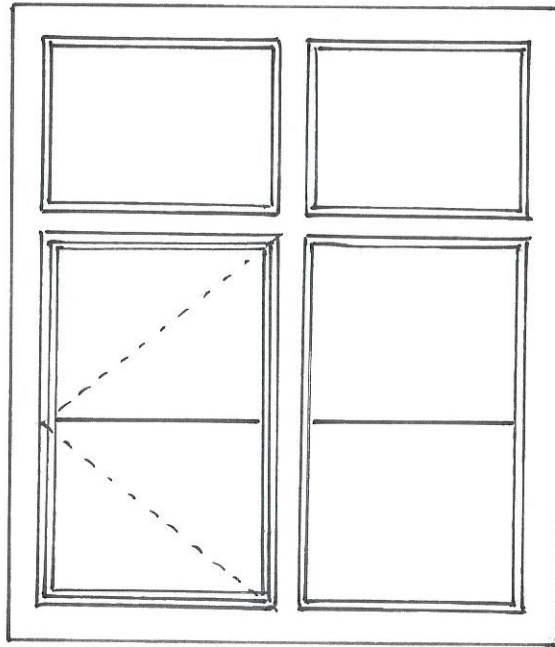

Lounge

Holdsworth Windows Limited
Darlingscote Road
Shipston-on-Stour
Warwickshire CV36 4PR
Telephone: 01608 661383
Fax: 01608 661008

SCALE 1:250 @ A4