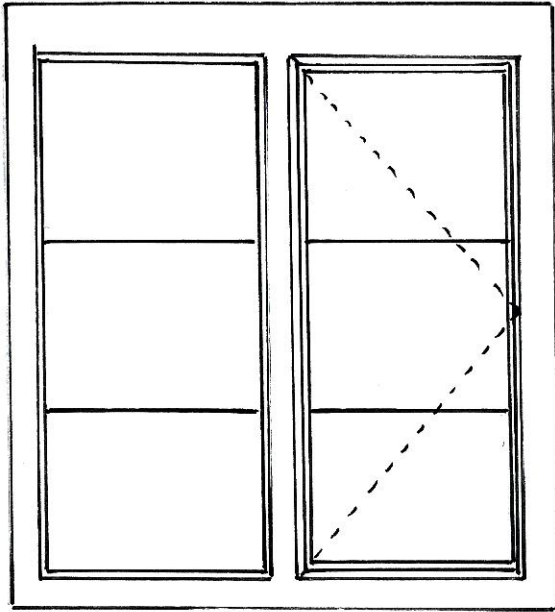

Bedroom 2

Bathroom

Master Bedroom

kitchen front

kitchen rear (steel only)

Holdsworth Windows Limited  
 Darlingscote Road  
 Shipston-on-Stour  
 Warwickshire CV36 4PR  
 Telephone: 01608 661883  
 Fax: 01609 661908

OUTSIDE

INSIDE

3/4" x 1" x 1/8" TEE BAR.

4/6/4 DG UNITS.

STANDARD  
STEEL SECTION.

SILICON  
GLAZING  
BEAD.

**Holdsworth Windows Limited**  
Darlingscote Road  
Shipston-on-Stour  
Warwickshire CV36 4PR  
Telephone: 01608 661883  
Fax: 01608 661008