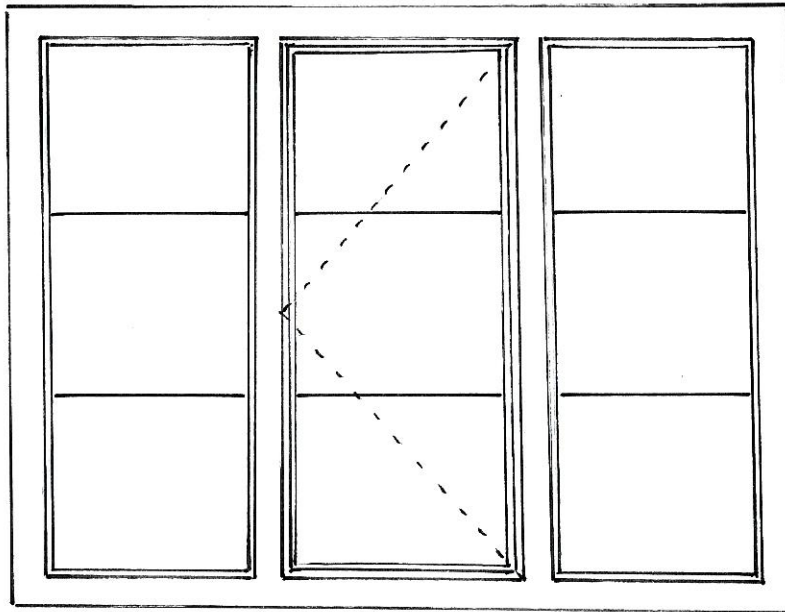

Bathroom

Holdsworth Windows Limited
Darlingscote Road
Shipston-on-Stour
Warwickshire CV36 4PR
Telephone: 01608 661883
Fax: 01609 661908

SCALE 1:250 @ A4