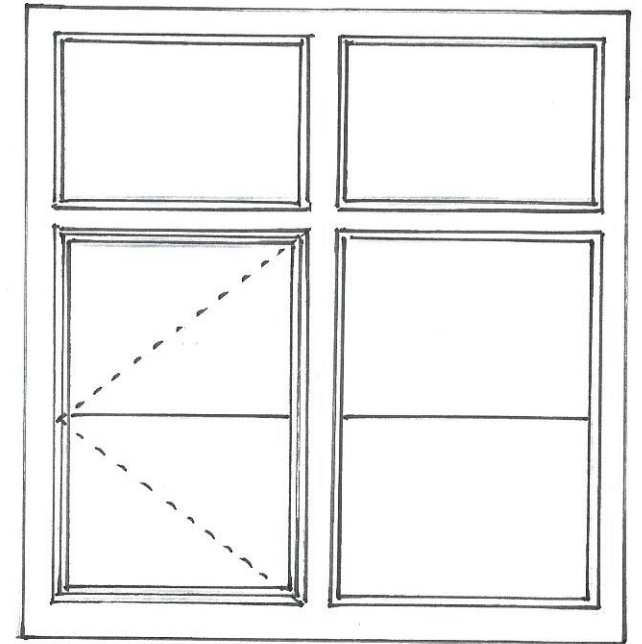

Lounge

Holdsworth Windows Limited
Darlingscote Road
Shipston-on-Stour
Warwickshire CV36 4PR
Telephone: 01608 661383
Fax: 01608 661008

SCALE 1:250 @ A4