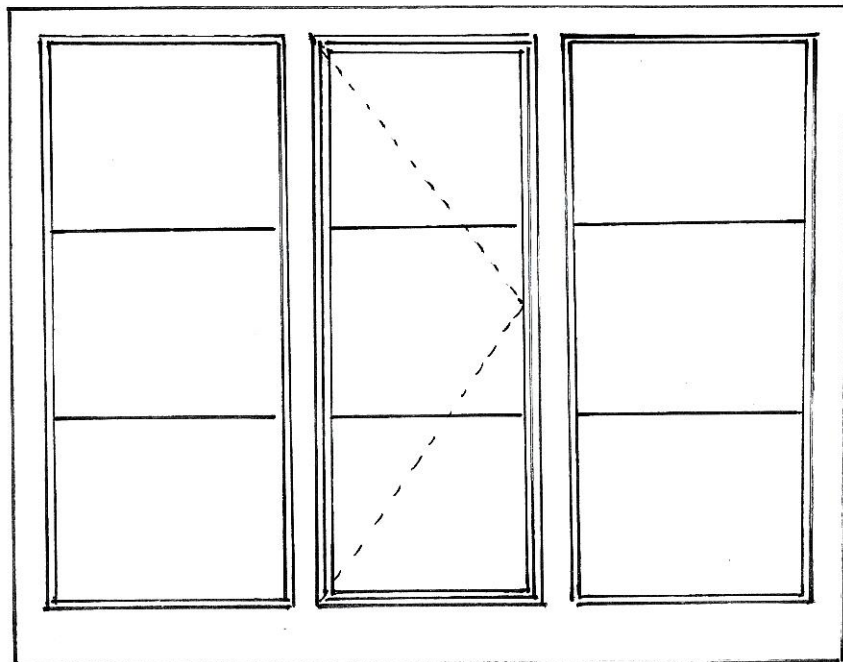

kitchen front