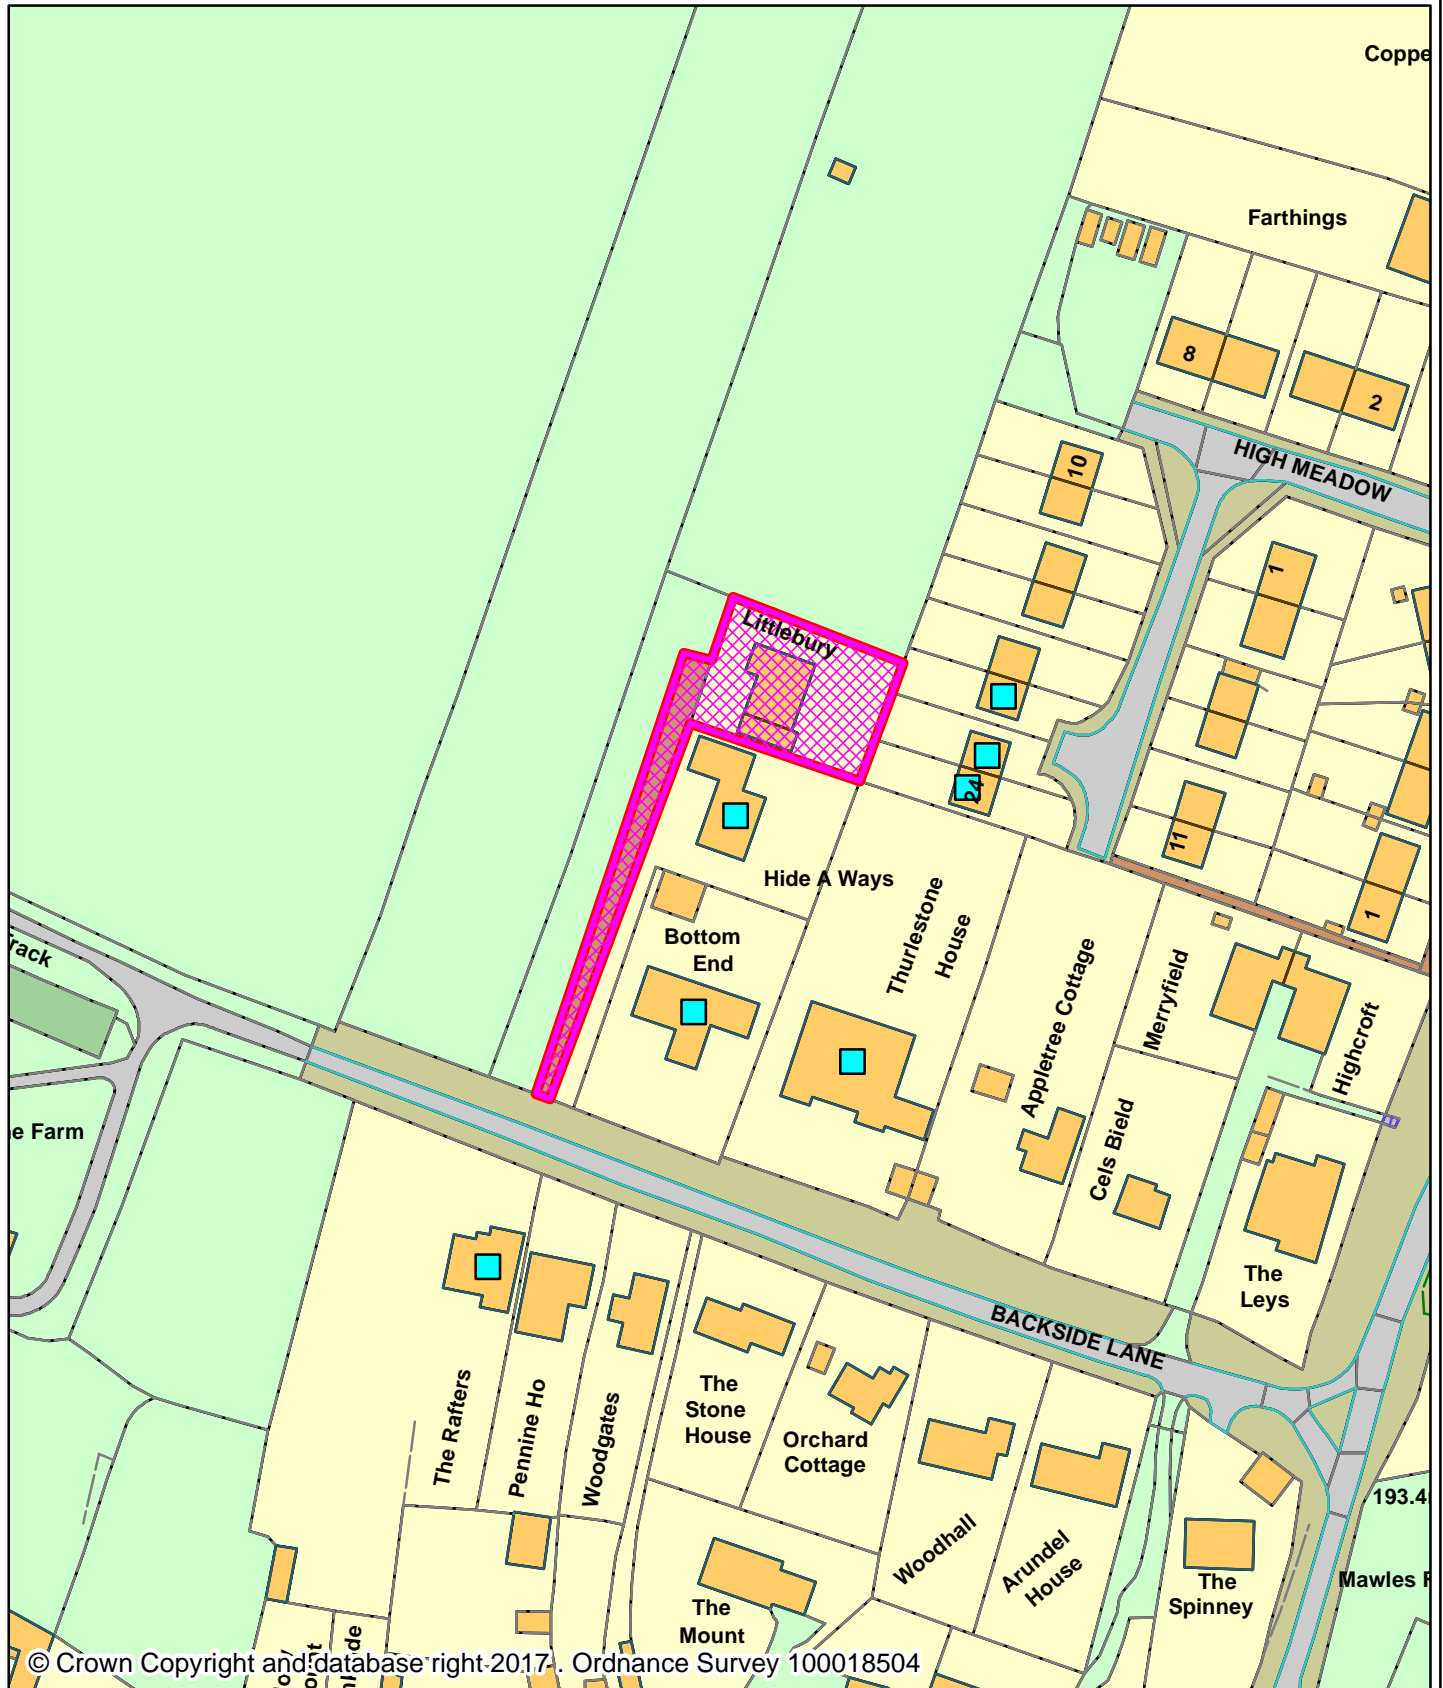

17/01587/F

Littlebury, Backside Lane, Sibford Gower

Organisation	Cherwell District Council
Department	Department
Comments	
Date	03/08/2017
PSMA Number	100018504