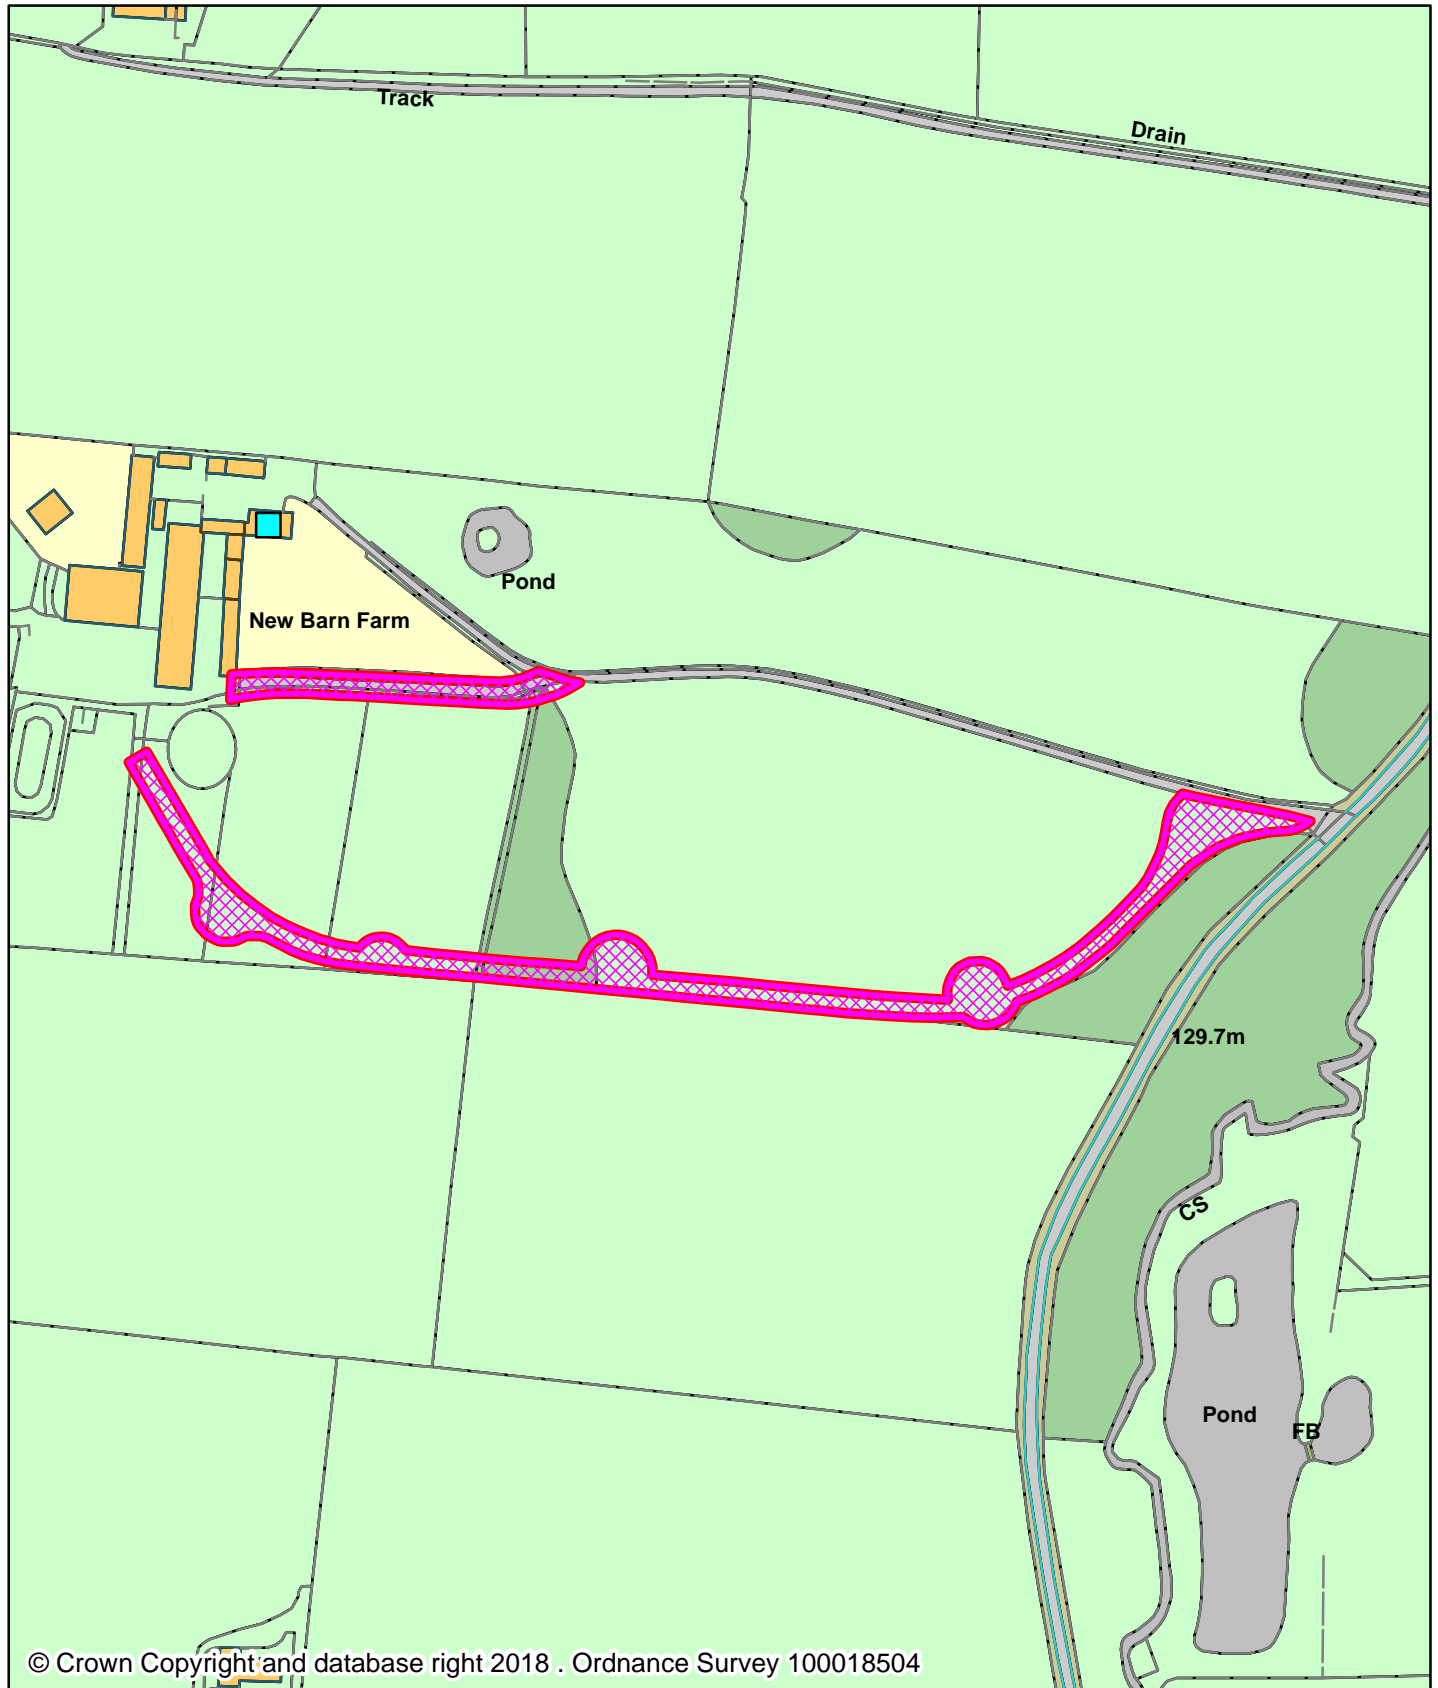

18/01167/F

Muddle Barn Farm, Colony Road, Sibford Gower

© Crown Copyright and database right 2018 . Ordnance Survey 100018504

Organisation	Cherwell District Council
Department	Department
Comments	
Date	09/07/2018
PSMA Number	100018504