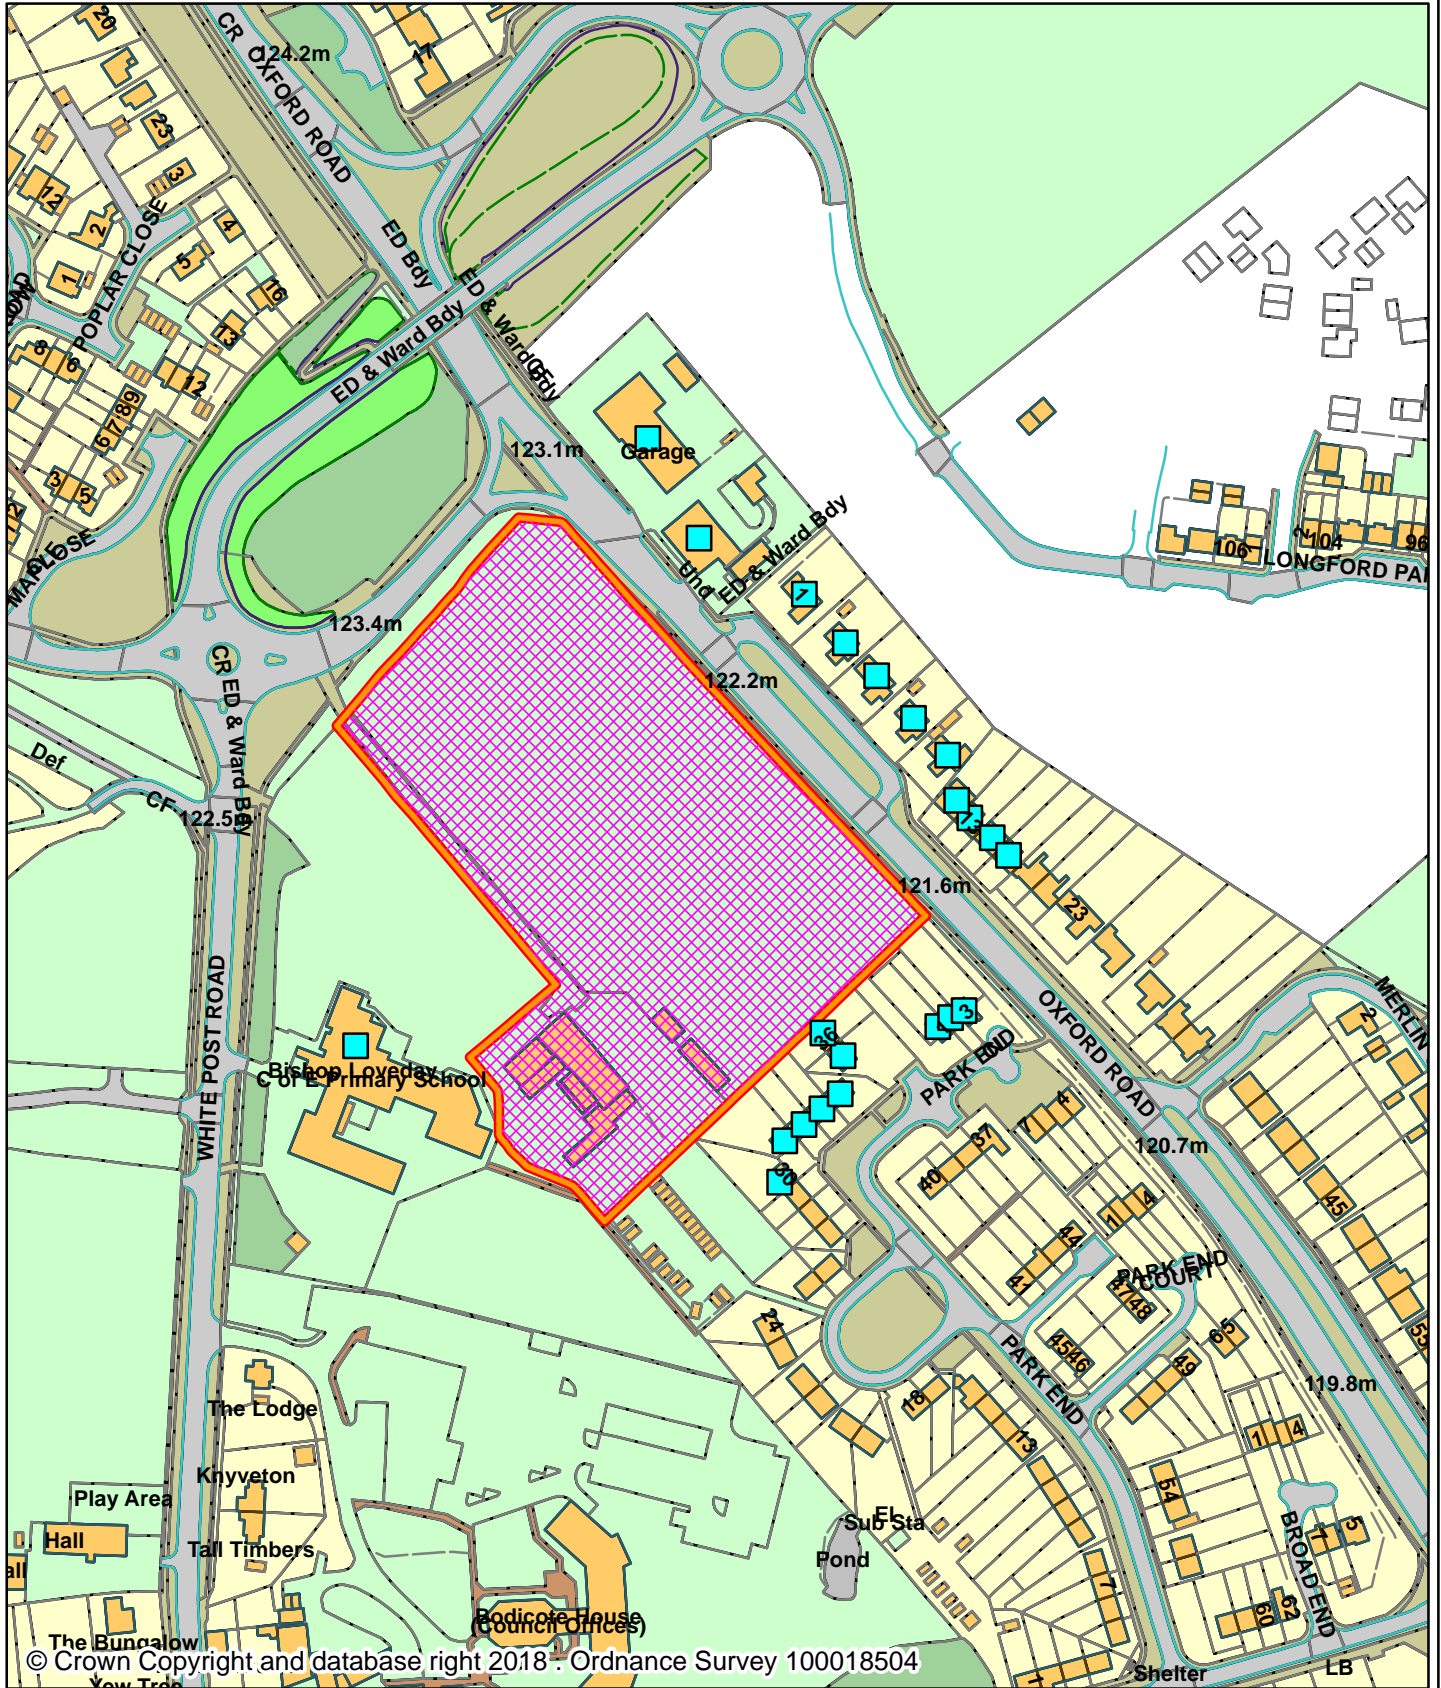

Not Set

© Crown Copyright and database right 2018. Ordnance Survey 100018504

Scale: 1:2,500

Organisation	Cherwell District Council
Department	Department
Comments	Not Set
Date	09/05/2018
PSMA Number	100018504