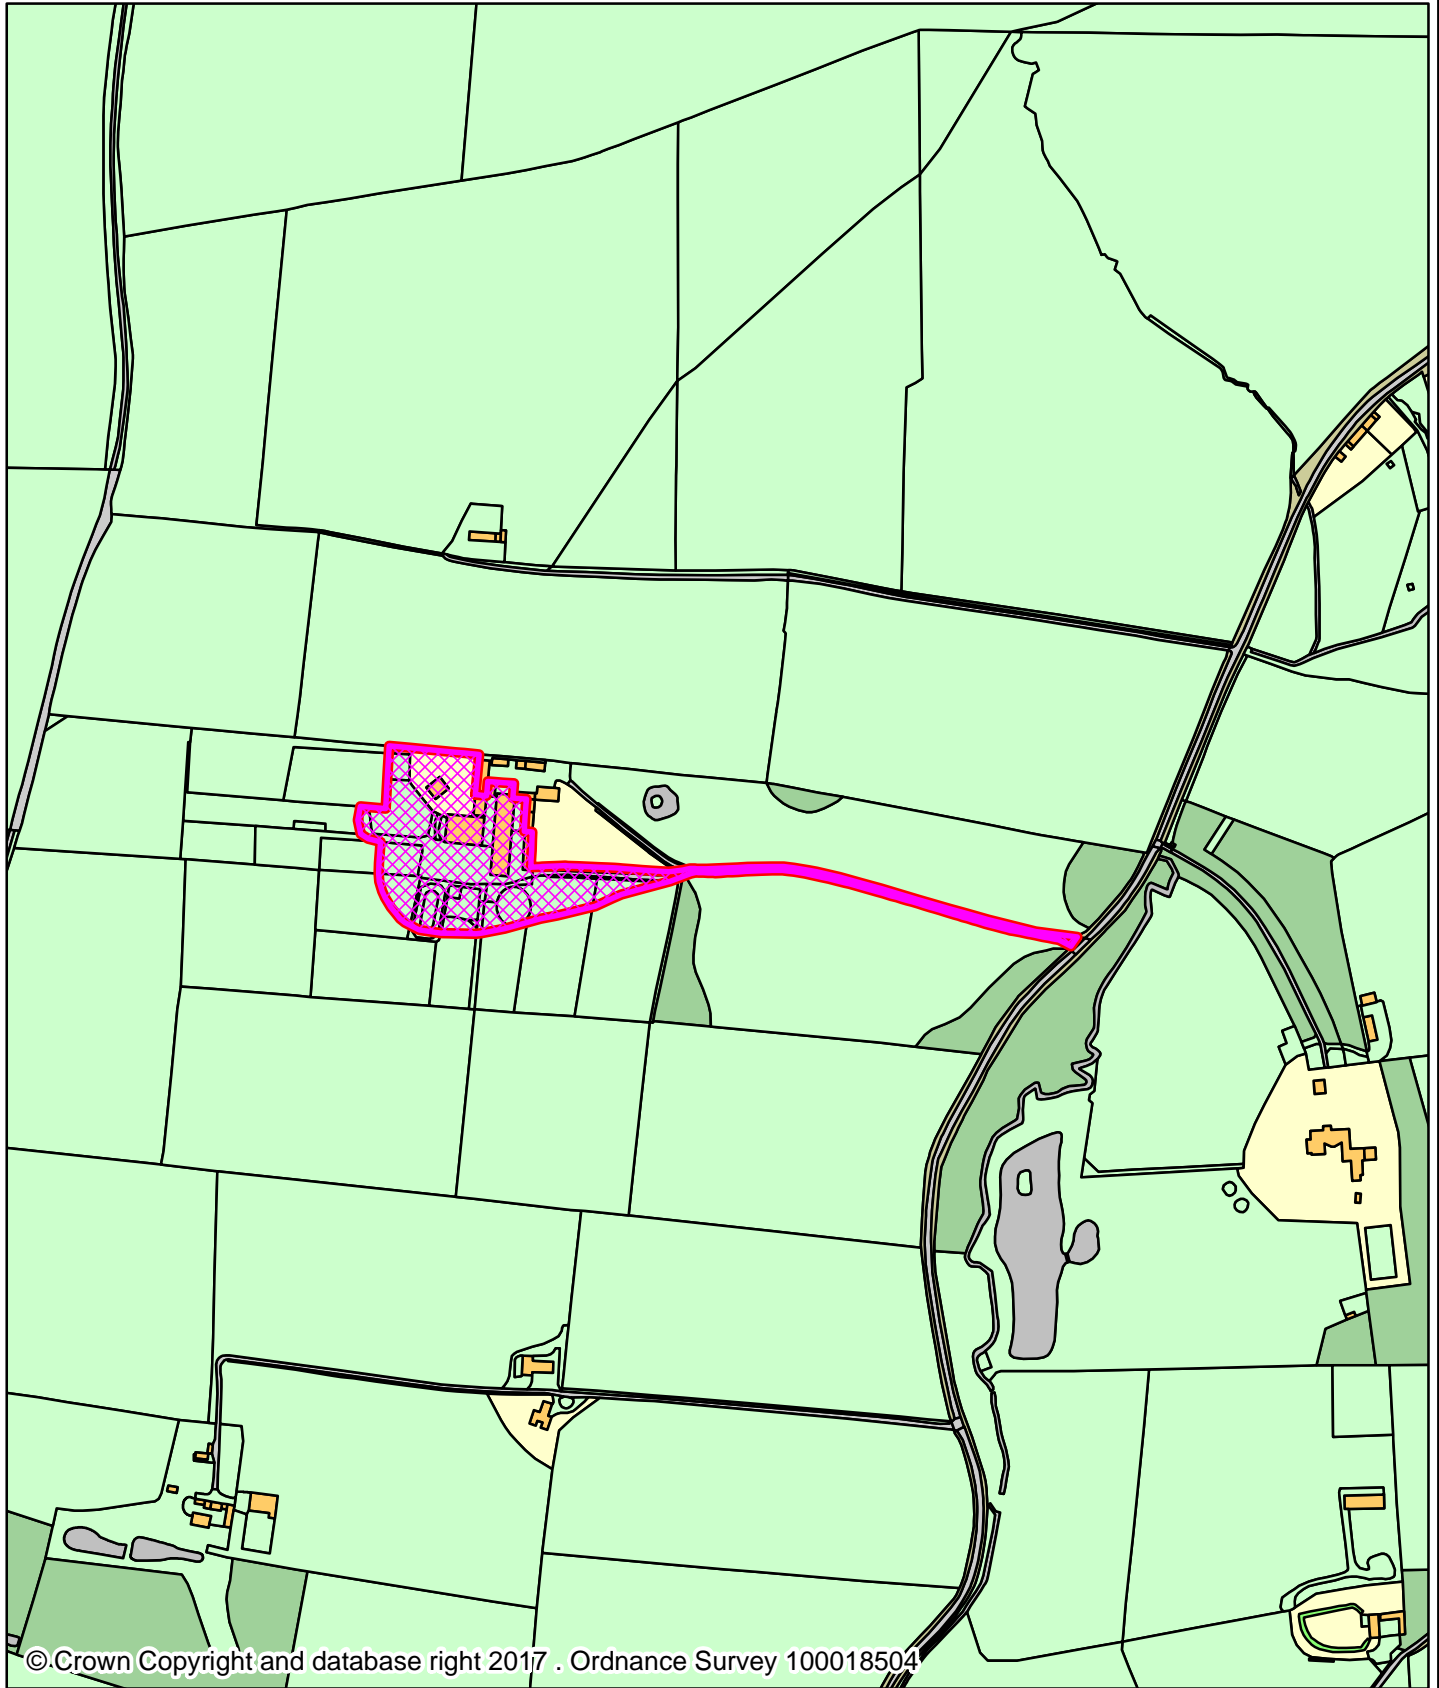

17/00259/HPA

Muddle Barn Farm, Colony Road, Sibford Gower

Organisation	Cherwell District Council
Department	Department
Comments	
Date	03/02/2017
PSMA Number	100018504