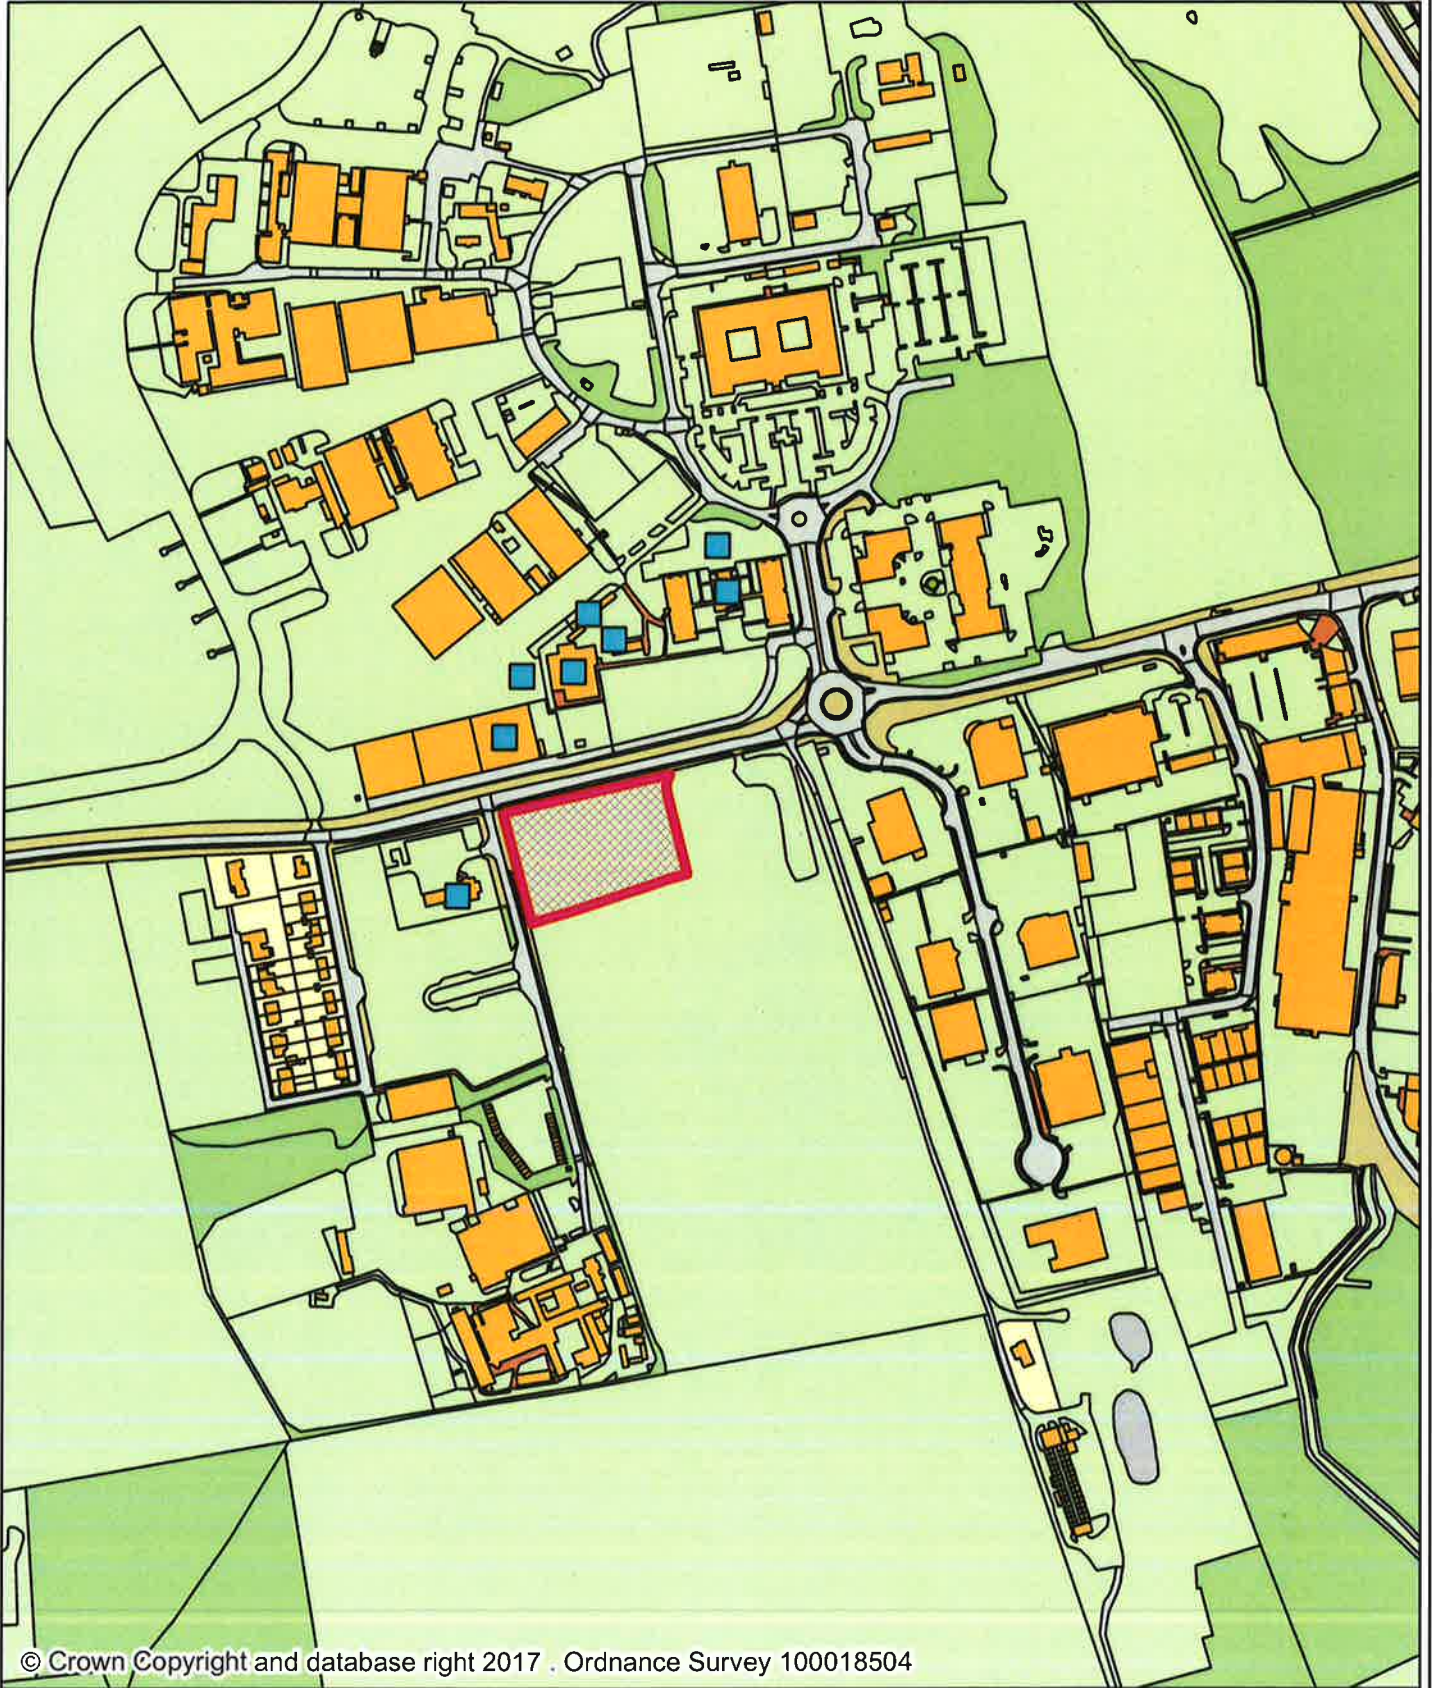

Not Set

Not Set

© Crown Copyright and database right 2017 . Ordnance Survey 100018504

Cherwell
DISTRICT COUNCIL
NORTH OXFORDSHIRE

Scale: 1:5,000

Organisation	Cherwell District Council
Department	Department
Comments	Not Set
Date	09/11/2017
PSMA Number	100018504