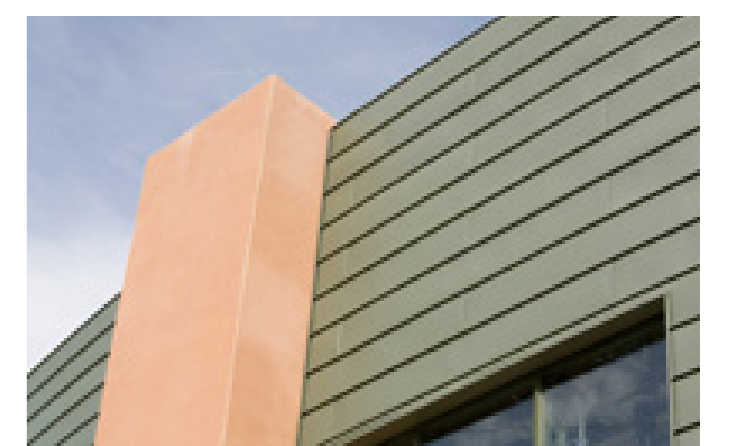

Facing Brickwork (Marziale)

Standing Seam Rainscreen Cladding

Facing Brickwork (Audley Red Mixture Stock)

Reclaimed Brickwork

Window Frame (RAL 7016)

1. Description: Facing Brickwork (Buff)
Manufacturer: Wienerberger
Specification: Marziale (102.5x65x 15mm)

2. Description: Below DPC Engineering Brickwork
Manufacturer: Wienerberger
Specification: Staffordshire Smooth Blue (102.5x65x215mm)

3. Description: Reclaimed Brickwork (to Match Existing)
Manufacturer: N/A
Specification: N/A

4. Description: Facing Brickwork (Red)
Manufacturer: Ibstock
Specification: Audley Red Mixture Stock

5. Description: Metal Standing Seam Rainscreen Cladding
Manufacturer: VM Zinc
Colour: Pigmento-Green