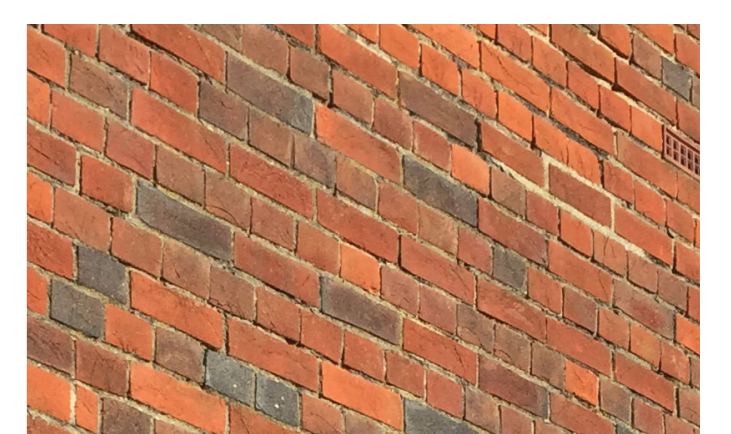

Facing Brickwork (Marziale)

Standing Seam Rainscreen Cladding

Facing Brickwork (Audley Red Mixture Stock)

Reclaimed Brickwork

Window Frame (RAL 7016)

1. Description: Facing Brickwork (Buff)
Manufacturer: Wienerberger
Specification: Marziale (102.5x65x 15mm)

2. Description: Below DPC Engineering Brickwork
Manufacturer: Wienerberger
Specification: Staffordshire Smooth Blue (102.5x65x215mm)

3. Description: Reclaimed Brickwork (to Match Existing)
Manufacturer: N/A
Specification: N/A

4. Description: Facing Brickwork (Red)
Manufacturer: Ibstock
Specification: Audley Red Mixture Stock

5. Description: Metal Standing Seam Rainscreen Cladding
Manufacturer: VM Zinc
Colour: Pigmento-Green