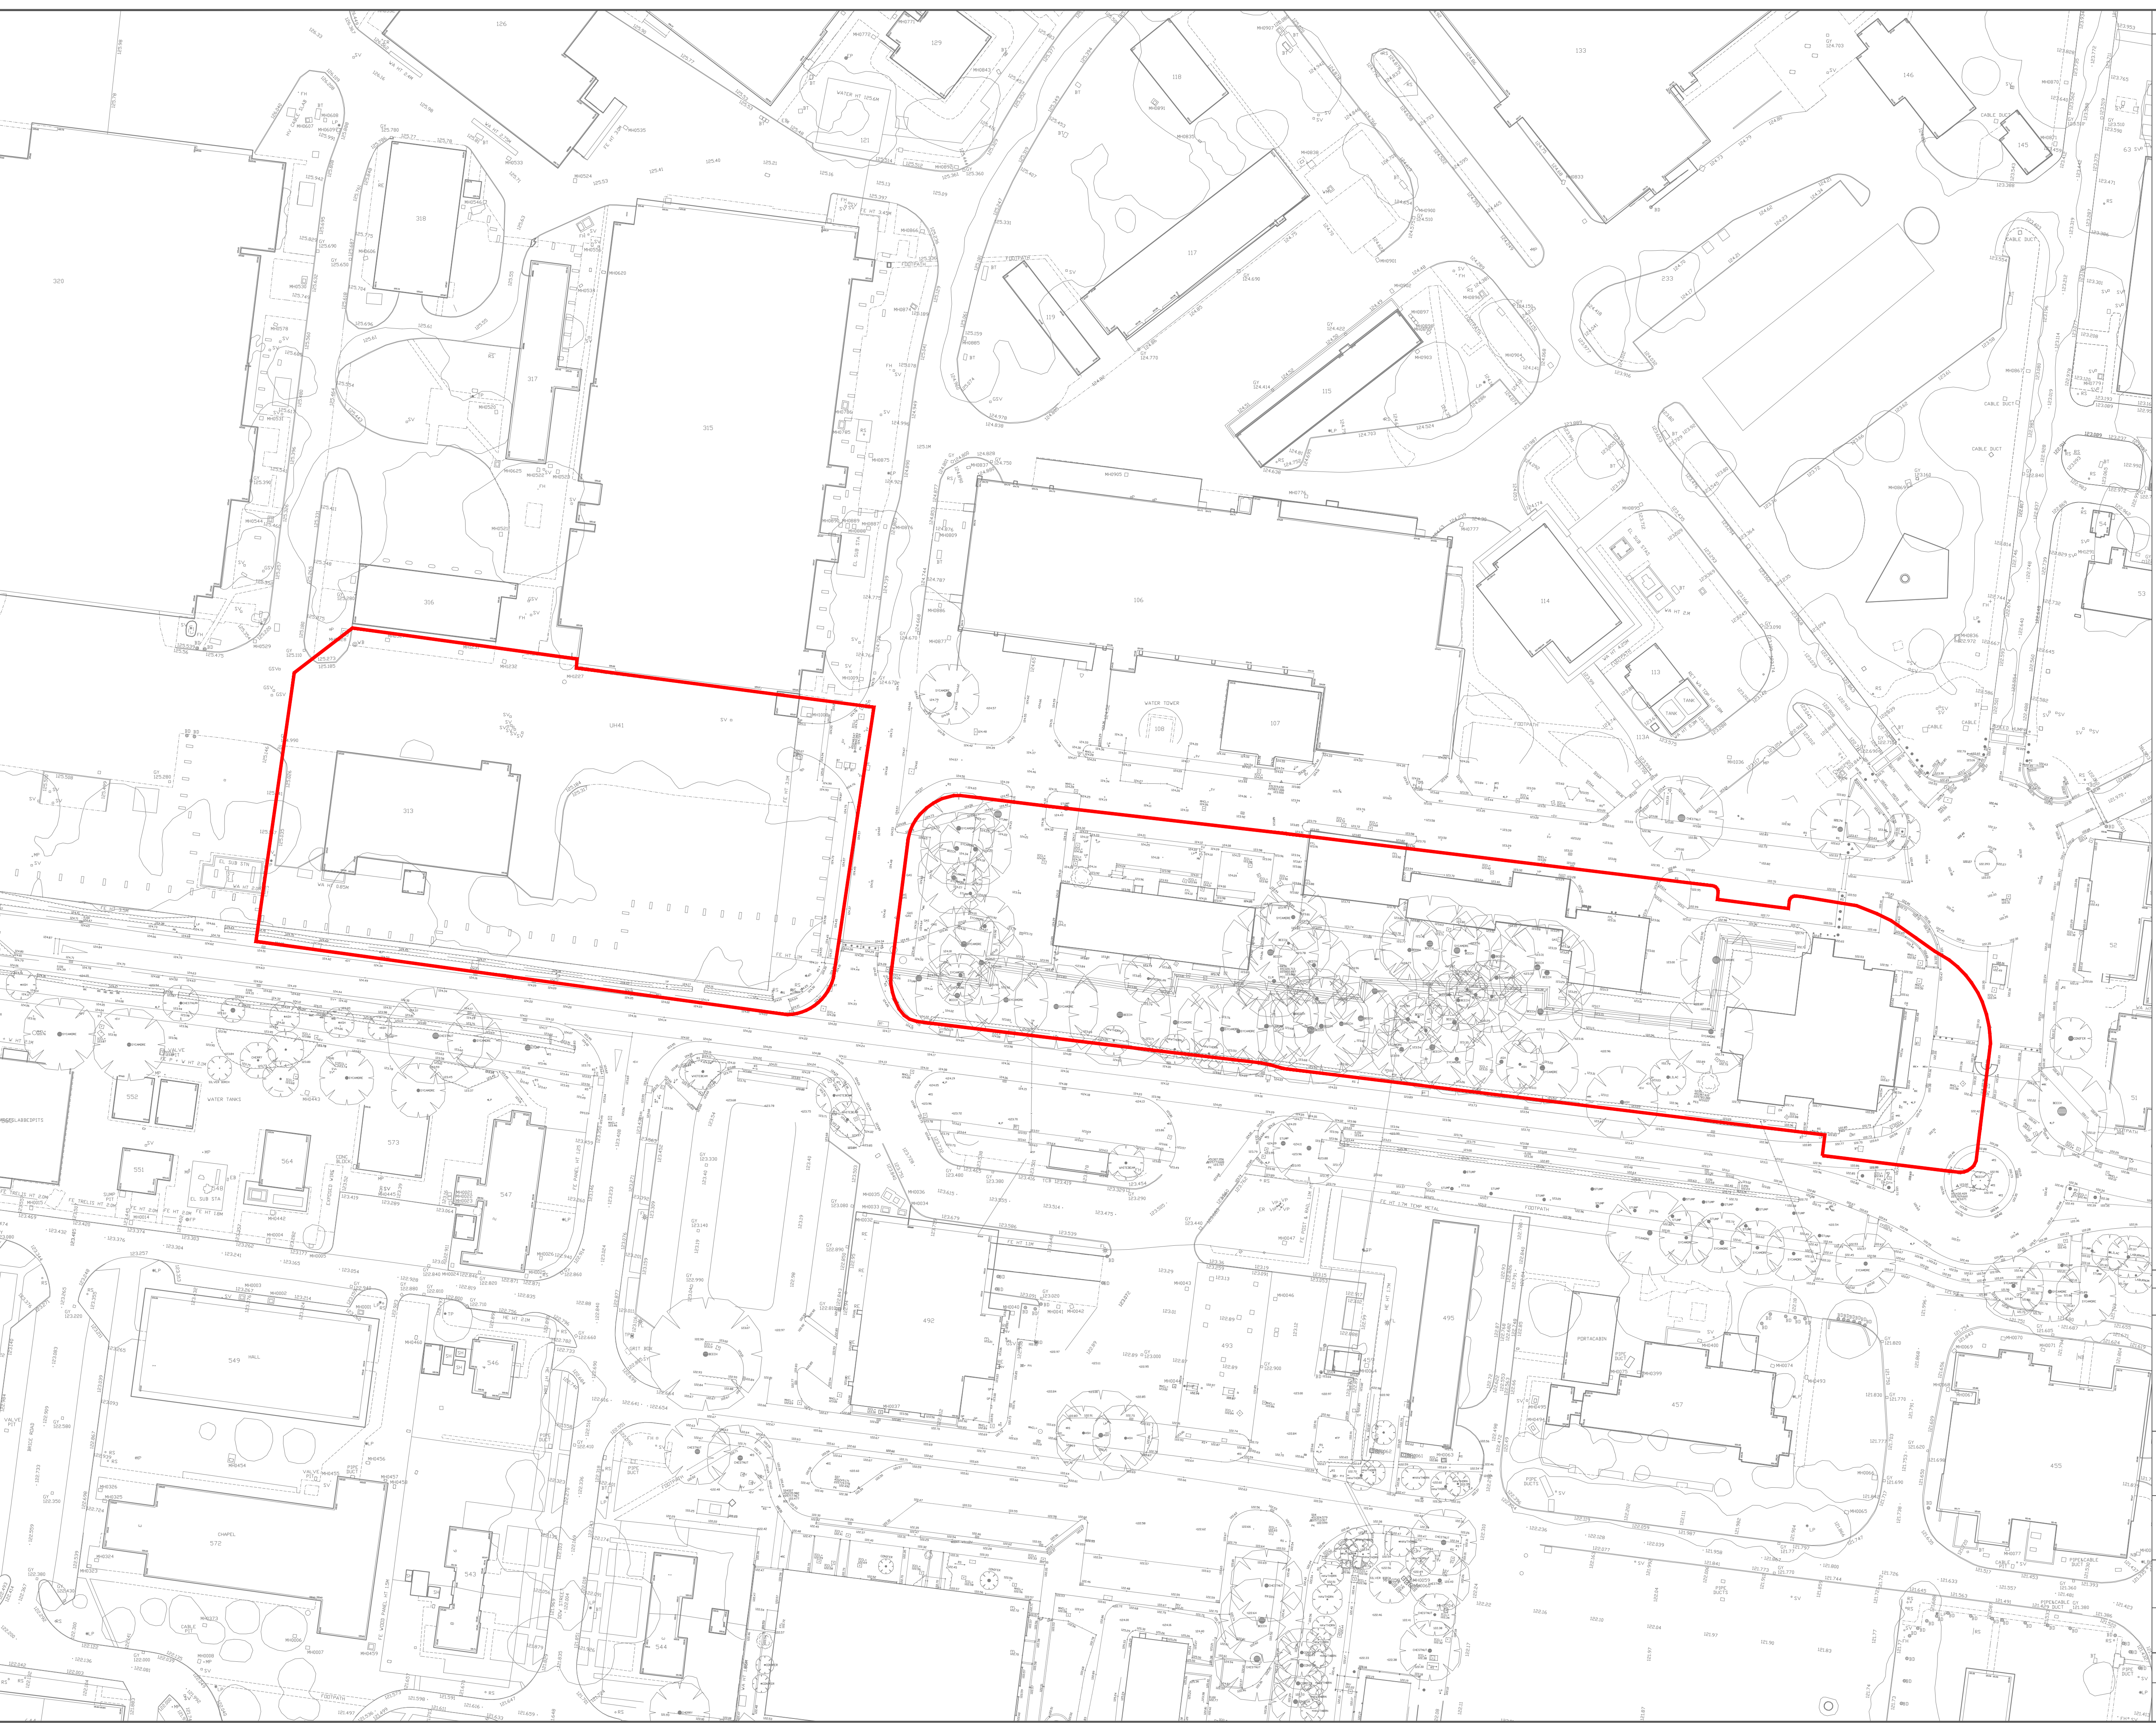

Notes:

REV:	DESCRIPTION:	BY:	DATE:
	CONSTRUCTION ISSUE		
CLIENT:	Dorchester Living Ltd Heyford Park House Upper Heyford OX25 5HD		
ARCHITECT:	Dorchester Living Ltd Heyford Park Upper Heyford OX25 5HD		
SITE:	Heyford Park		
TITLE:	Village Centre North Existing Site Levels		
SCALE AT A1:	DATE:	DRAWN:	CHECKED:
1:500	19/11/2018	RS	BD
PROJECT NO:	DRAWING NO:	REVISION:	
-	01	-	