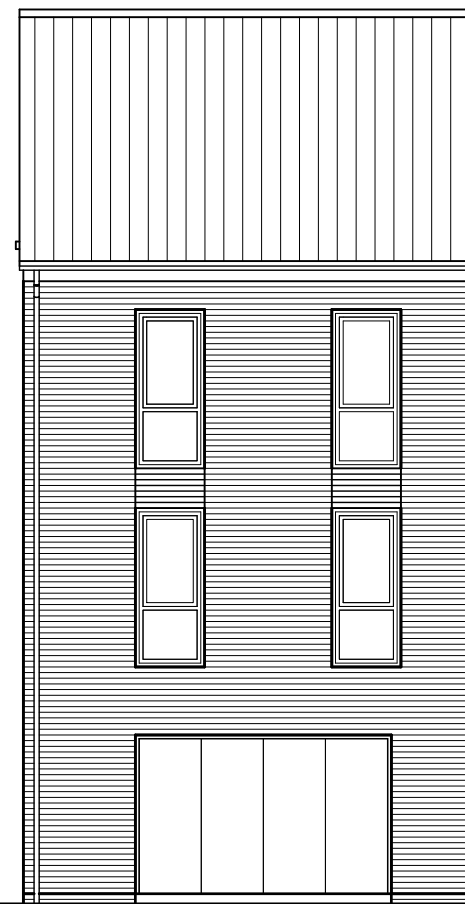

TRIDENT HOUSING

REVISION/S:

- A. 2018-04-16. Updated to suit latest working drawings. DJE
- B. 2018-07-10. Balconies and internal arrangements amended to suit updated working drawings. DJE
- C. 2019-02-05. Cladding on front elevation (in part) changed to render. MED

FRONT ELEVATION

SIDE ELEVATION

Obscured side windows to plot 381 only.

REAR ELEVATION

SIDE ELEVATION

FOCUS

www.focusdp.com