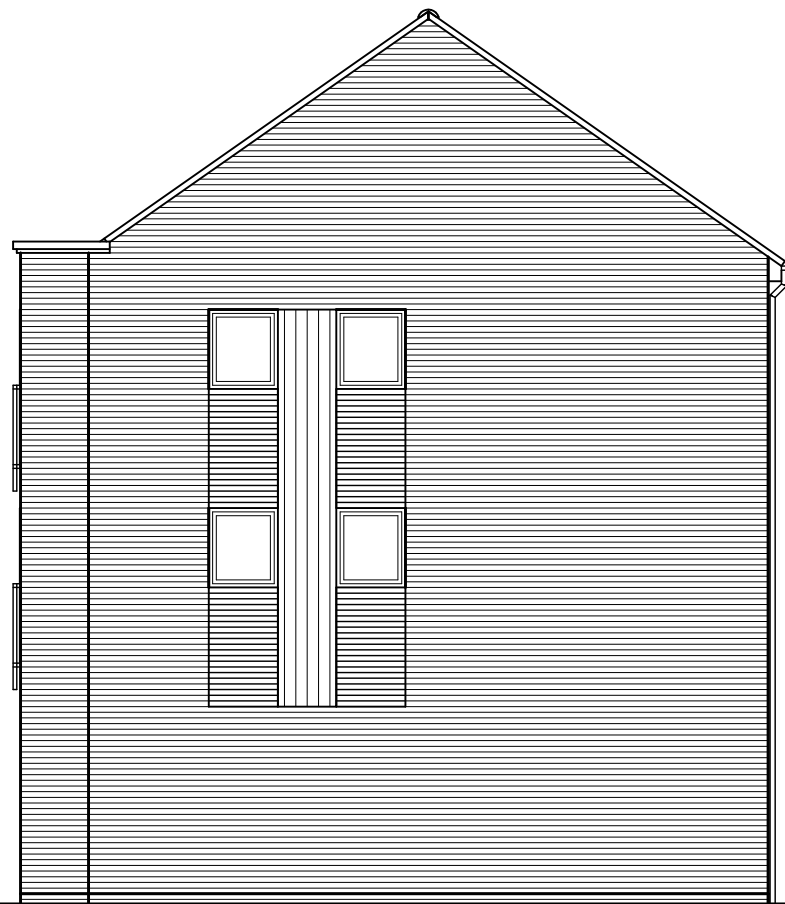

TRIDENT HOUSING

REVISION/S:

- A. 2018-04-16. Updated to suit latest working drawings. DJE
- B. 2018-07-10. Balconies and internal arrangements amended to suit updated working drawings. DJE
- C. 2019-02-05. Cladding on front elevation (in part) changed to render. MED

FRONT ELEVATION

SIDE ELEVATION

Obscured side windows to plot 381 only.

REAR ELEVATION

SIDE ELEVATION

FOCUS

www.focusdp.com