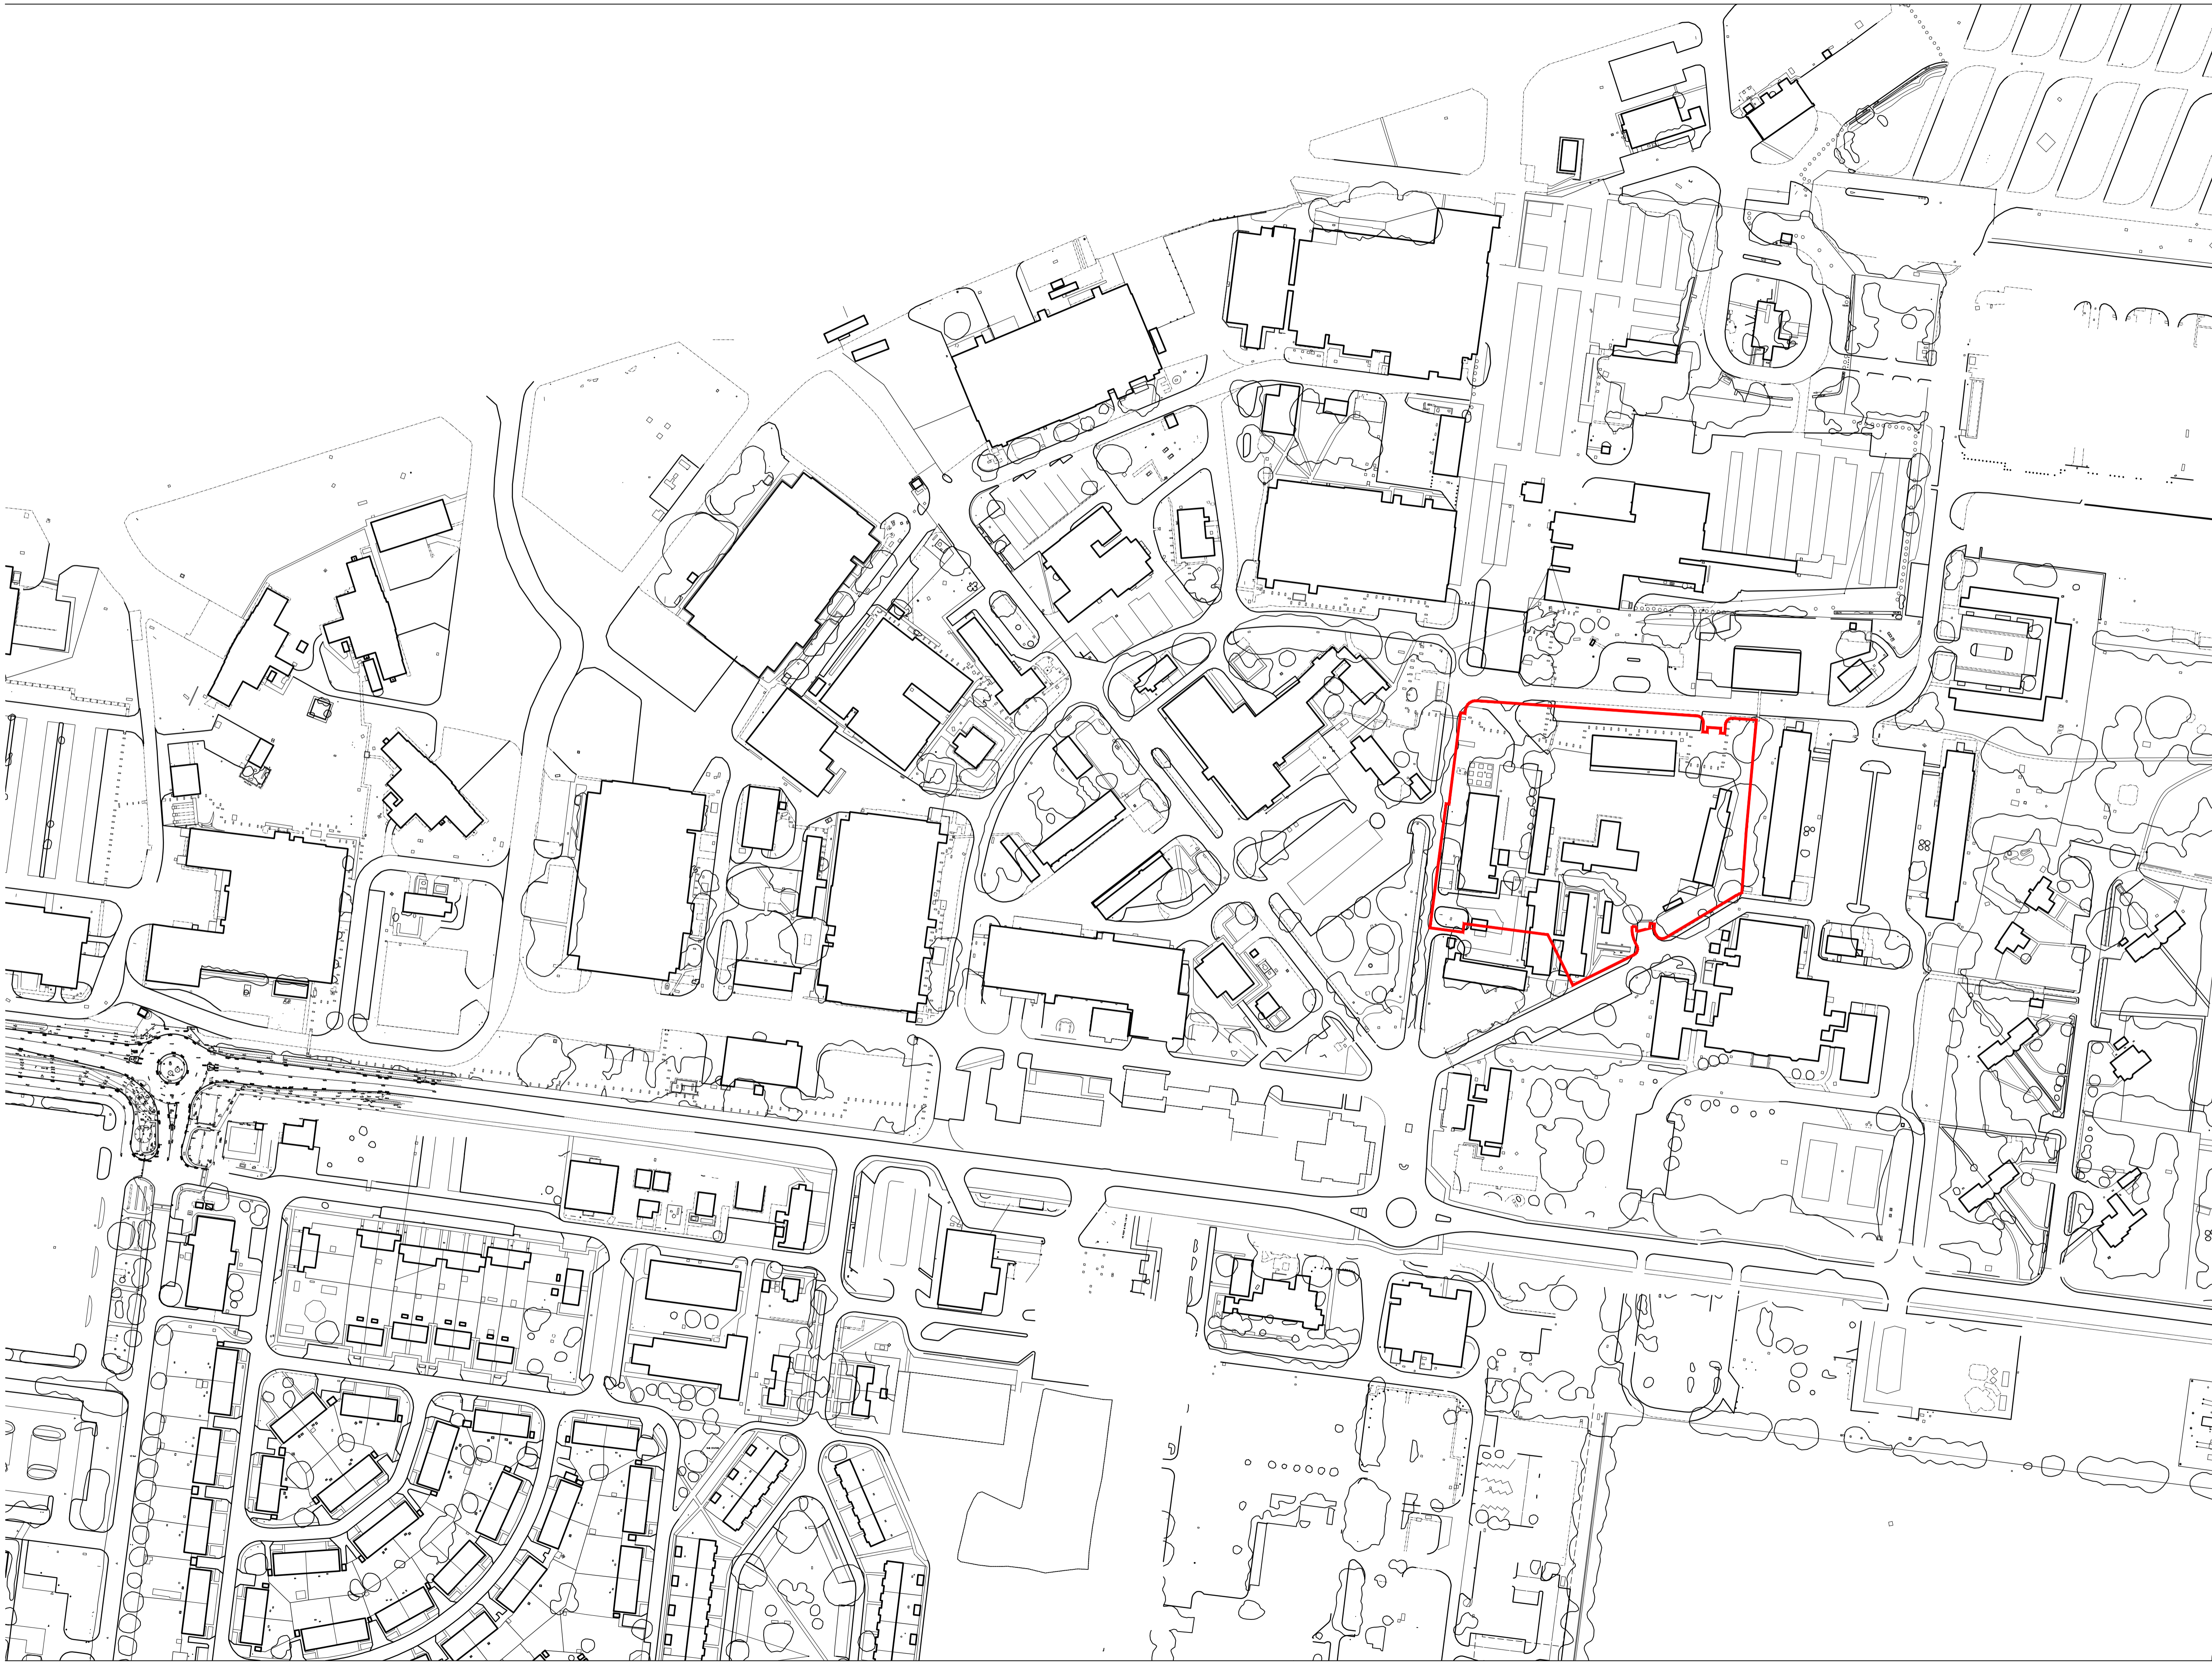

REVISIONS:

LOCATION PLAN

SCALE: 1:1250 @ A1
10 20 30 40 50(m)

DATE: MARCH 2018
DRAWN: DM

DRAWING TITLE: LOCATION PLAN
DRAWING NO: 0521-PH8B-101

THE OLD BREWERY, LODWAY, PILL, BRISTOL BS20 0DH
t:01275 813380 f:01275 813381 e:admin@focusdp.com