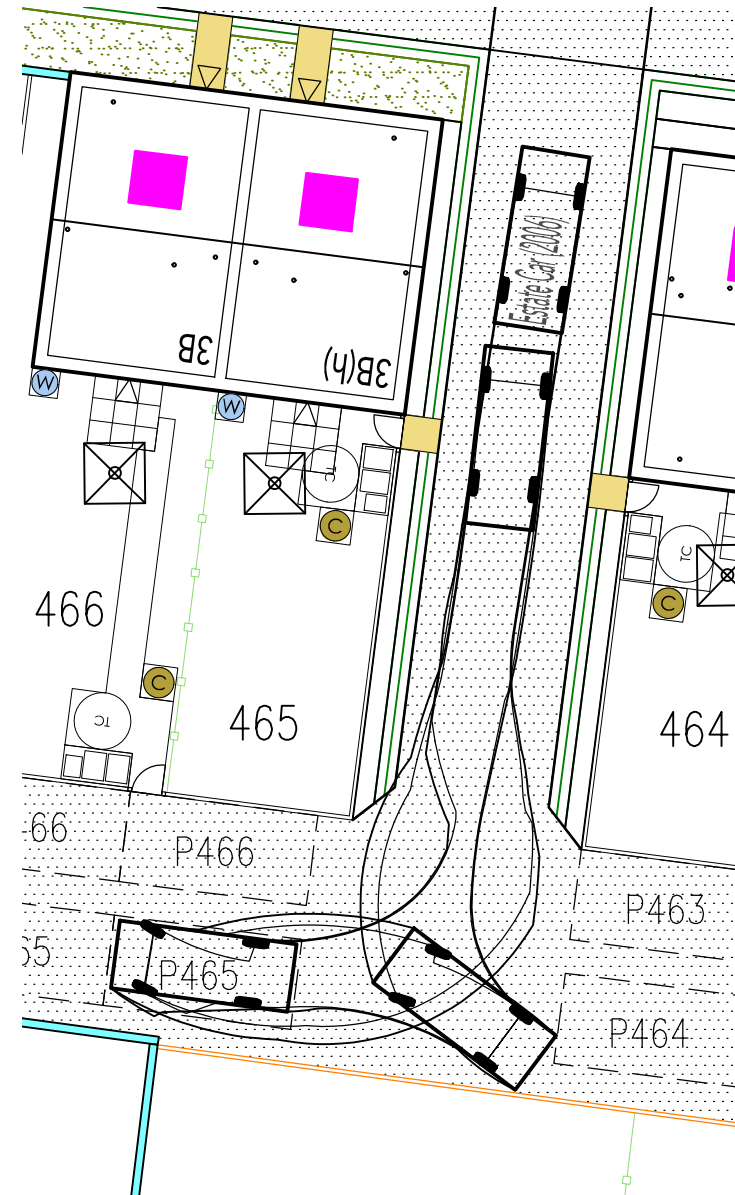

REVISION/S:

LEGEND

Estate Car (2006)
 Overall Length 4.710m
 Overall Width 1.804m
 Overall Body Height 1.442m
 Min Body Ground Clearance 0.207m
 Max Track Width 1.756m
 Lock-to-lock time 4.00s
 Curb to Curb Turning Radius 5.950m

4.710m
 1.804m
 1.442m
 0.207m
 1.756m
 4.00s
 5.950m

VEHICLE TRACKING

SCALE: 1:200 @ A3
 0 1 2 3 4(m)

DATE: MARCH 2017
 DRAWN: DW

DRAWING TITLE: VEHICLE TRACKING
 DRAWING NO: 0521-PH5C-105

THE OLD BREWERY, LODWAY, PILL, BRISTOL BS20 0DH
 t:01275 813380 f:01275 813381 e:admin@focusdp.com