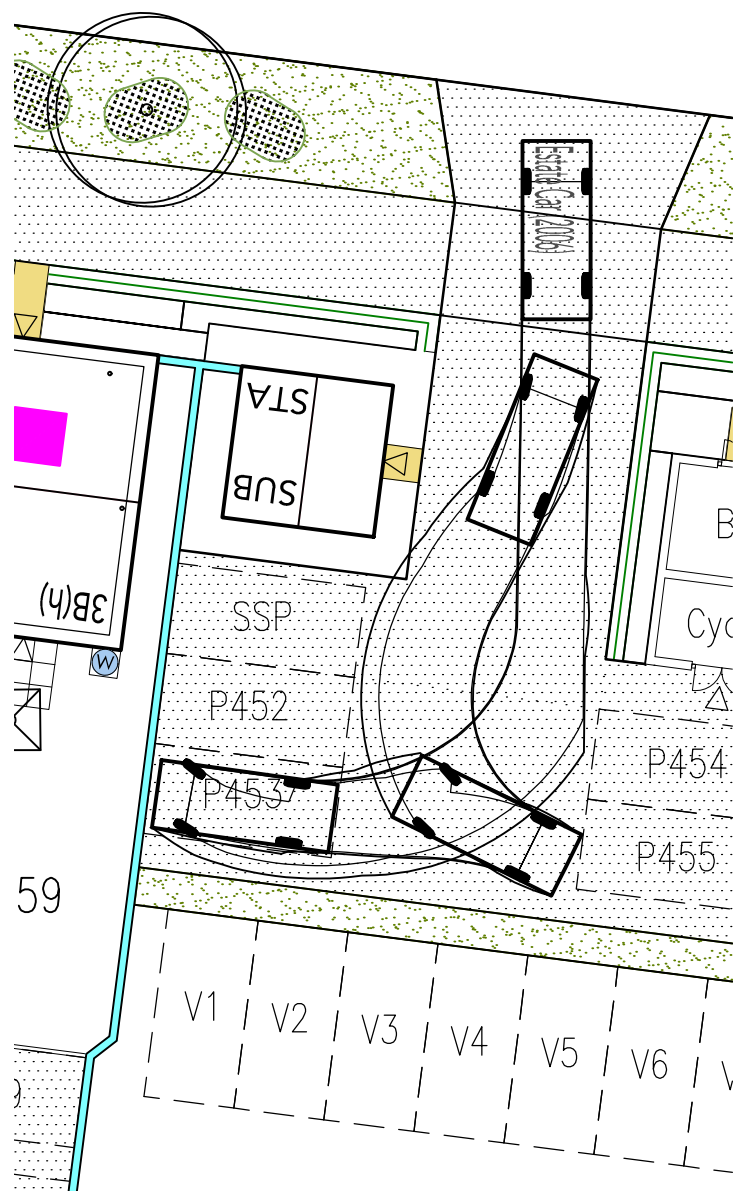

REVISION/S:

LEGEND

Estate Car (2006)
 Overall Length 4.710m
 Overall Width 1.804m
 Overall Body Height 1.442m
 Min Body Ground Clearance 0.207m
 Max Track Width 1.756m
 Lock-to-lock time 4.00s
 Curb to Curb Turning Radius 5.950m

4.710m
 1.804m
 1.442m
 0.207m
 1.756m
 4.00s
 5.950m

VEHICLE TRACKING

SCALE: 1:200 @ A3
 0 1 2 3 4(m)

DATE: MARCH 2017
 DRAWN: DW

DRAWING TITLE: VEHICLE TRACKING
 DRAWING NO: 0521-PH5C-105

THE OLD BREWERY, LODWAY, PILL, BRISTOL BS20 0DH
 t:01275 813380 f:01275 813381 e:admin@focusdp.com