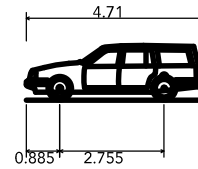

REVISION/S:

LEGEND

Estate Car (2006)
 Overall Length 4.710m
 Overall Width 1.804m
 Overall Body Height 1.442m
 Min Body Ground Clearance 0.207m
 Max Track Width 1.756m
 Lock-to-lock time 4.00s
 Curb to Curb Turning Radius 5.950m

4.710m
 1.804m
 1.442m
 0.207m
 1.756m
 4.00s
 5.950m

VEHICLE TRACKING

SCALE: 1:200 @ A3
 0 1 2 3 4(m)

DATE: MARCH 2017
 DRAWN: DW

DRAWING TITLE: VEHICLE TRACKING
 DRAWING NO: 0521-PH5C-105

THE OLD BREWERY, LODWAY, PILL, BRISTOL BS20 0DH
 t:01275 813380 f:01275 813381 e:admin@focusdp.com