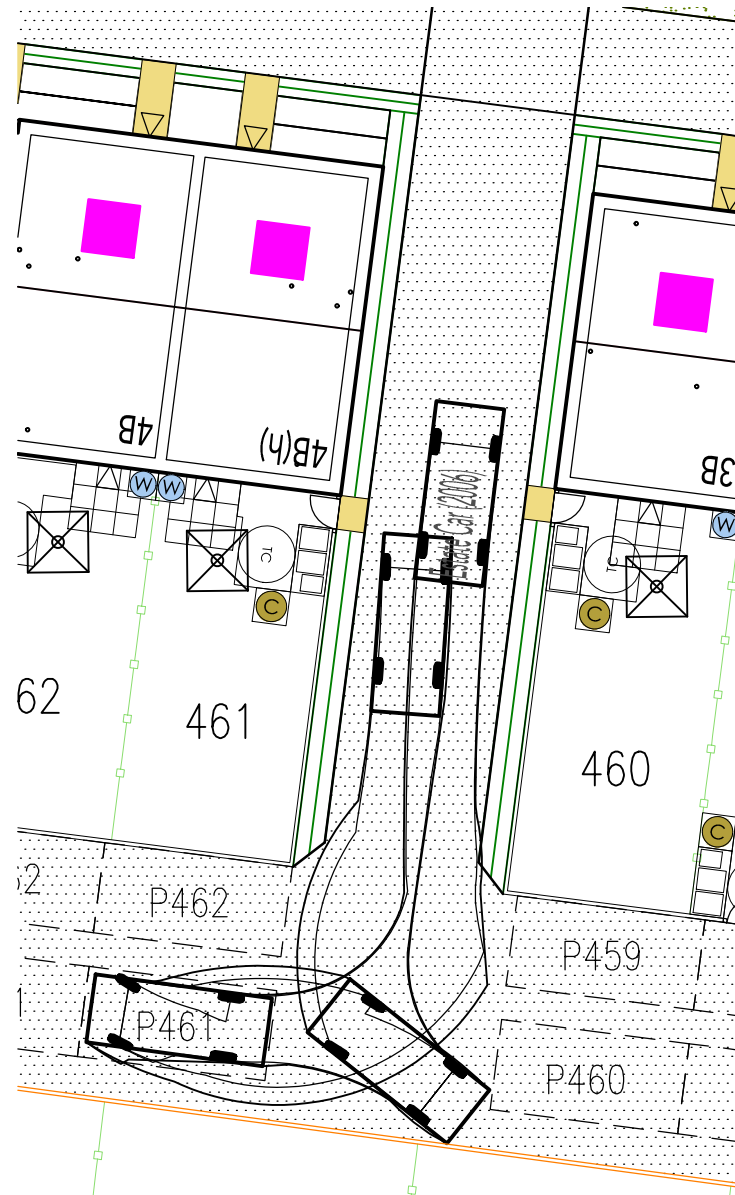

REVISION/S:

LEGEND

Estate Car (2006)
 Overall Length 4.710m
 Overall Width 1.804m
 Overall Body Height 1.442m
 Min Body Ground Clearance 0.207m
 Max Track Width 1.756m
 Lock-to-lock time 4.00s
 Curb to Curb Turning Radius 5.950m

4.710m
 1.804m
 1.442m
 0.207m
 1.756m
 4.00s
 5.950m

VEHICLE TRACKING

SCALE: 1:200 @ A3
 0 1 2 3 4(m)

DATE: MARCH 2017
 DRAWN: DW

DRAWING TITLE: VEHICLE TRACKING
 DRAWING NO: 0521-PH5C-105

THE OLD BREWERY, LODWAY, PILL, BRISTOL BS20 0DH
 t:01275 813380 f:01275 813381 e:admin@focusdp.com