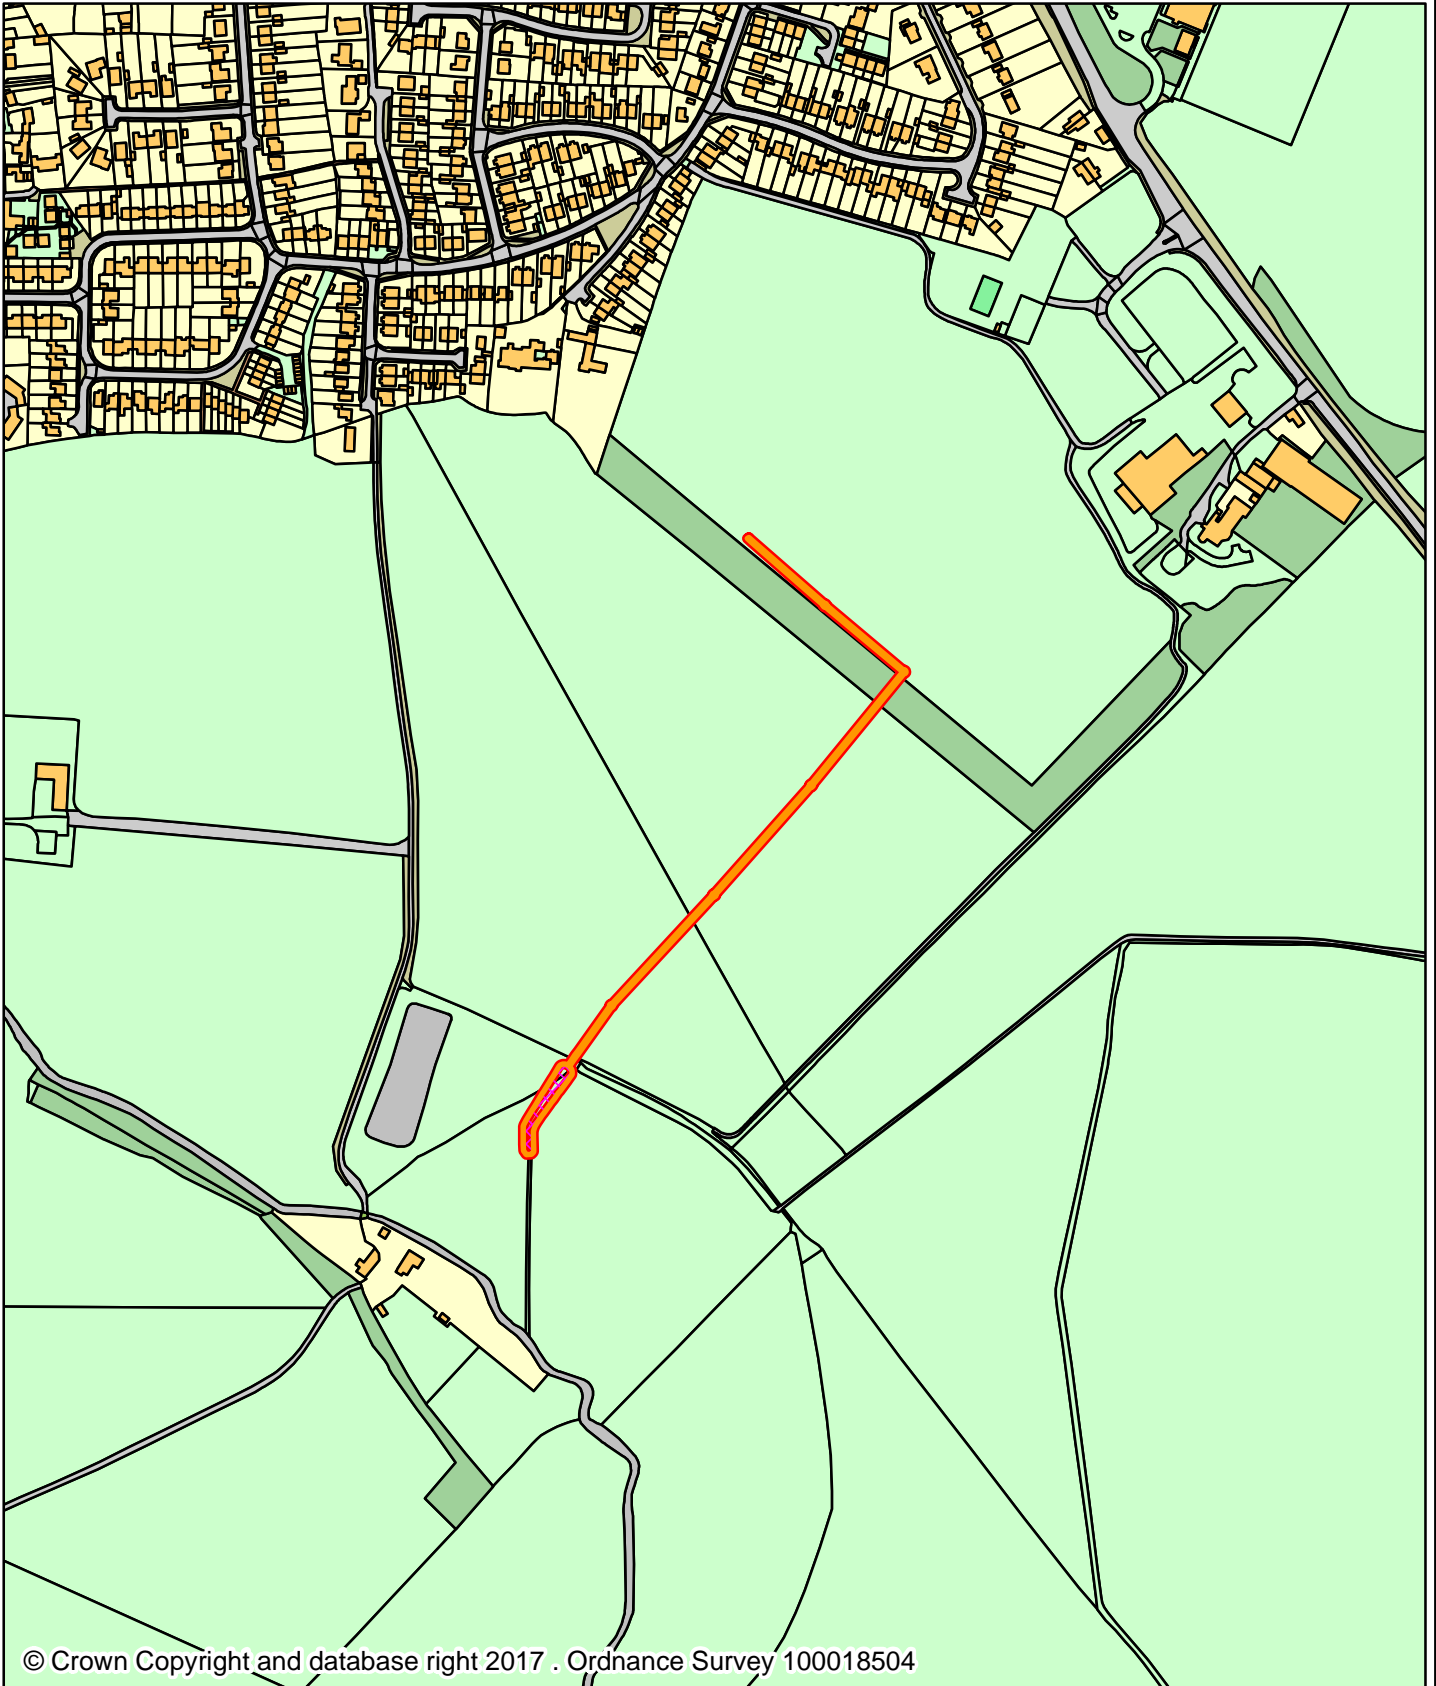

17/01225/F

Land South Of Blackwood Place and Molyneux Drive and North West Of Cotefield Farm, Oxford Road, Bodicote

Organisation	Cherwell District Council
Department	Department
Comments	
Date	15/06/2017
PSMA Number	100018504