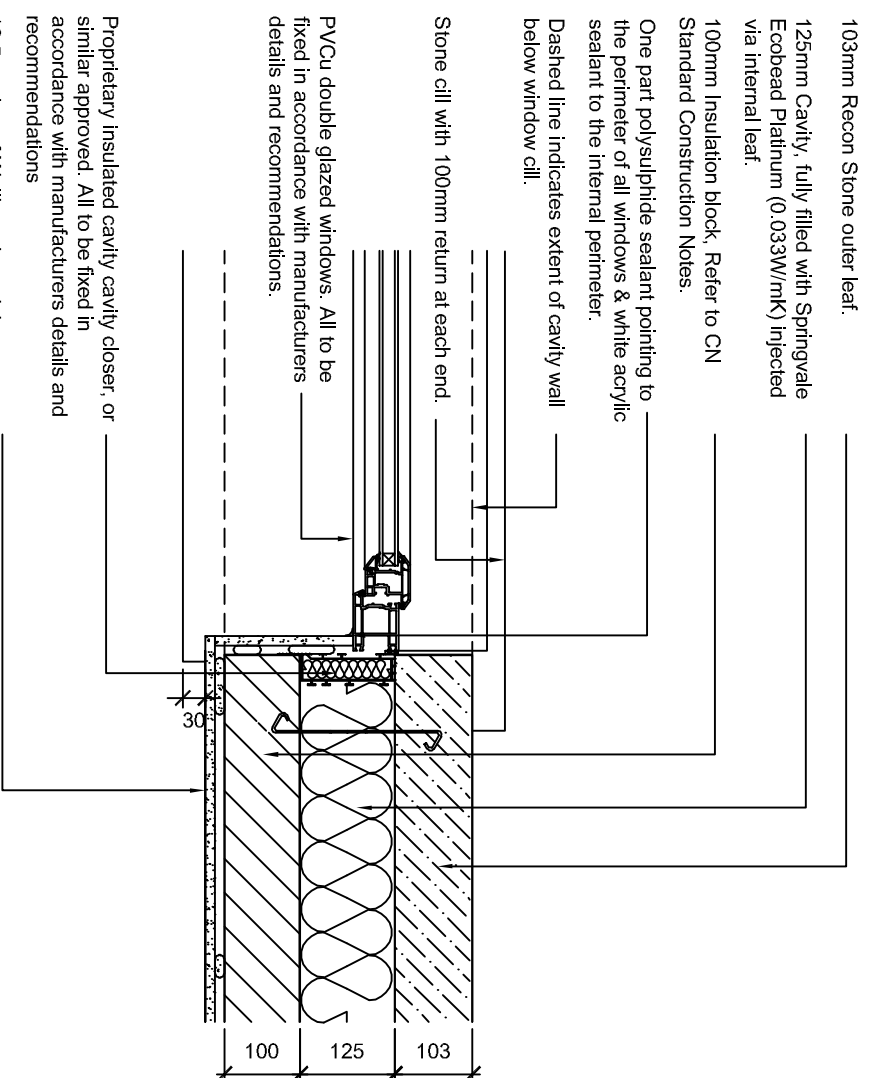

103mm Recon Stone outer leaf.

PVC-U Window Head (For Stone Cill)

PVC-u Window & Cill (Stone Cill)

103mm Recon Stone outer leaf.

PVC-u Window Jamb/ reveal (Stone Cill)

Rev.	Description.	Date.	Initial.
**	**	**	**

Crest Nicholson Ltd.

Crest
NICHOLSON

Internet: www.crestnicholson.com

Site/House Type: Crest Standard Details

Dwg Title: Window Head , Cill & Jamb Details
(Stone Cill)

Scale: 1:10	Date: OCT 2011	Drawn: -	Checked: -
CAD Ref: -		NHBC Approval Ref:	
Drawing No: CNSD/ 027		Revision: **	