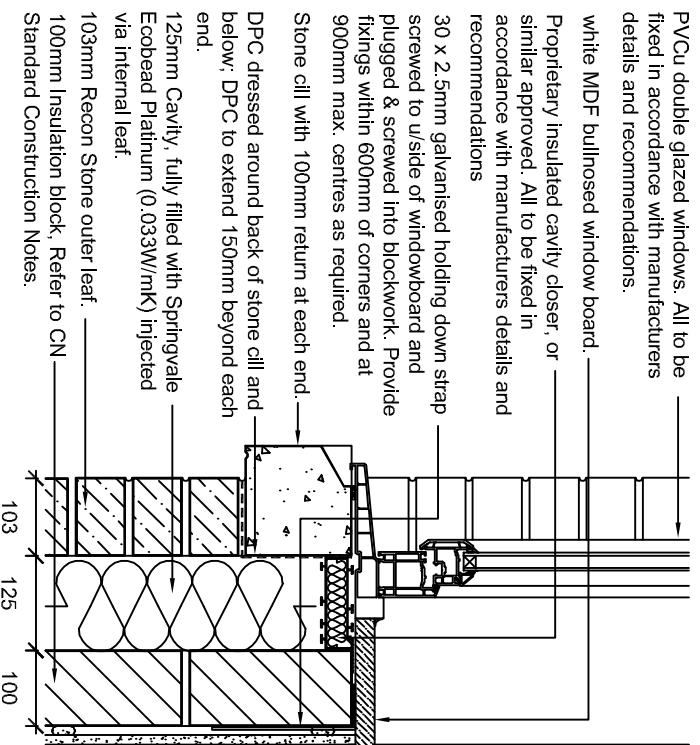

103mm Recon Stone outer leaf.

PVC-U Window Head (For Stone Cill)

PVC-u Window & Cill (Stone Cill)

103mm Recon Stone outer leaf.

PVC-u Window Jamb/ reveal (Stone Cill)

Rev.	Description.	Date.	Initial.
**	**	**	**

Crest Nicholson Ltd.

Crest
NICHOLSON

Internet: www.crestnicholson.com

Site/House Type: Crest Standard Details

Dwg Title: Window Head , Cill & Jamb Details
(Stone Cill)

Scale: 1:10	Date: OCT 2011	Drawn: -	Checked: -
CAD Ref: -		NHBC Approval Ref:	
Drawing No: CNSD/ 027		Revision: **	