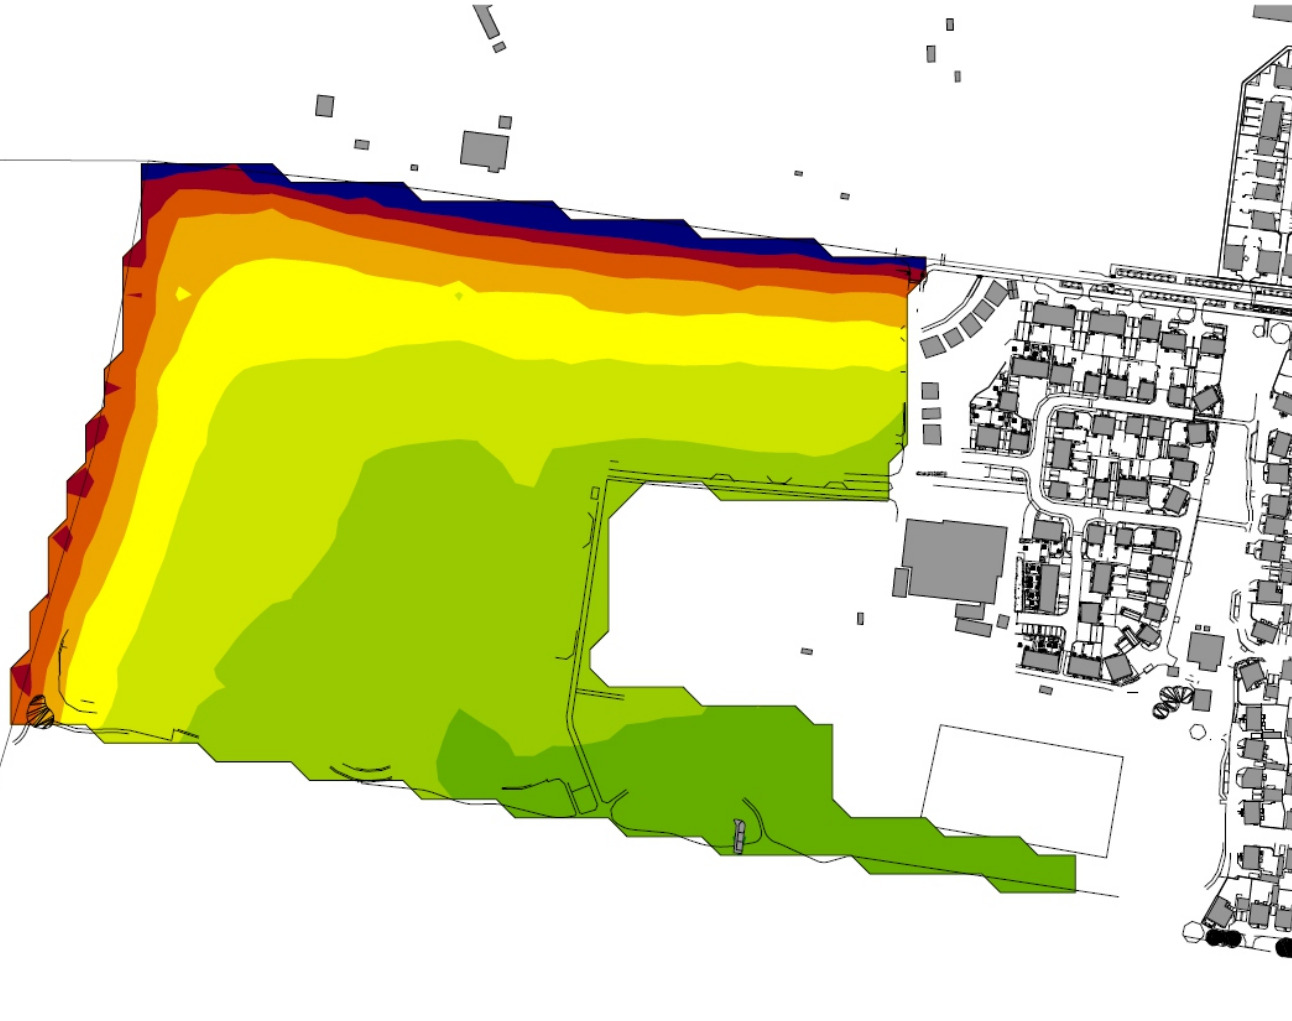

Noise level
L_{day}
in dB(A)

Revisions: Date
A • First Issue 01.03.2018

7.3 | FIGURE

2031 Test Daytime L_{Aeq}, TITLE
16 hr Noise Levels

N.T.S | SCALE