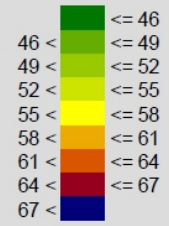

Noise level
L_{day}
in dB(A)

Revisions: Date
A • First Issue 01.03.2018

7.3 | FIGURE

2031 Test Daytime L_{Aeq}, TITLE
16 hr Noise Levels

N.T.S | SCALE