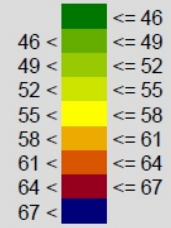

Noise level  
L<sub>night</sub>  
in dB(A)

Revisions:            Date  
A • First Issue    01.03.2018

7.5 | FIGURE

2031 Test Night-time | TITLE  
L<sub>Aeq</sub>, 8 hr Noise Levels

N.T.S SCALE