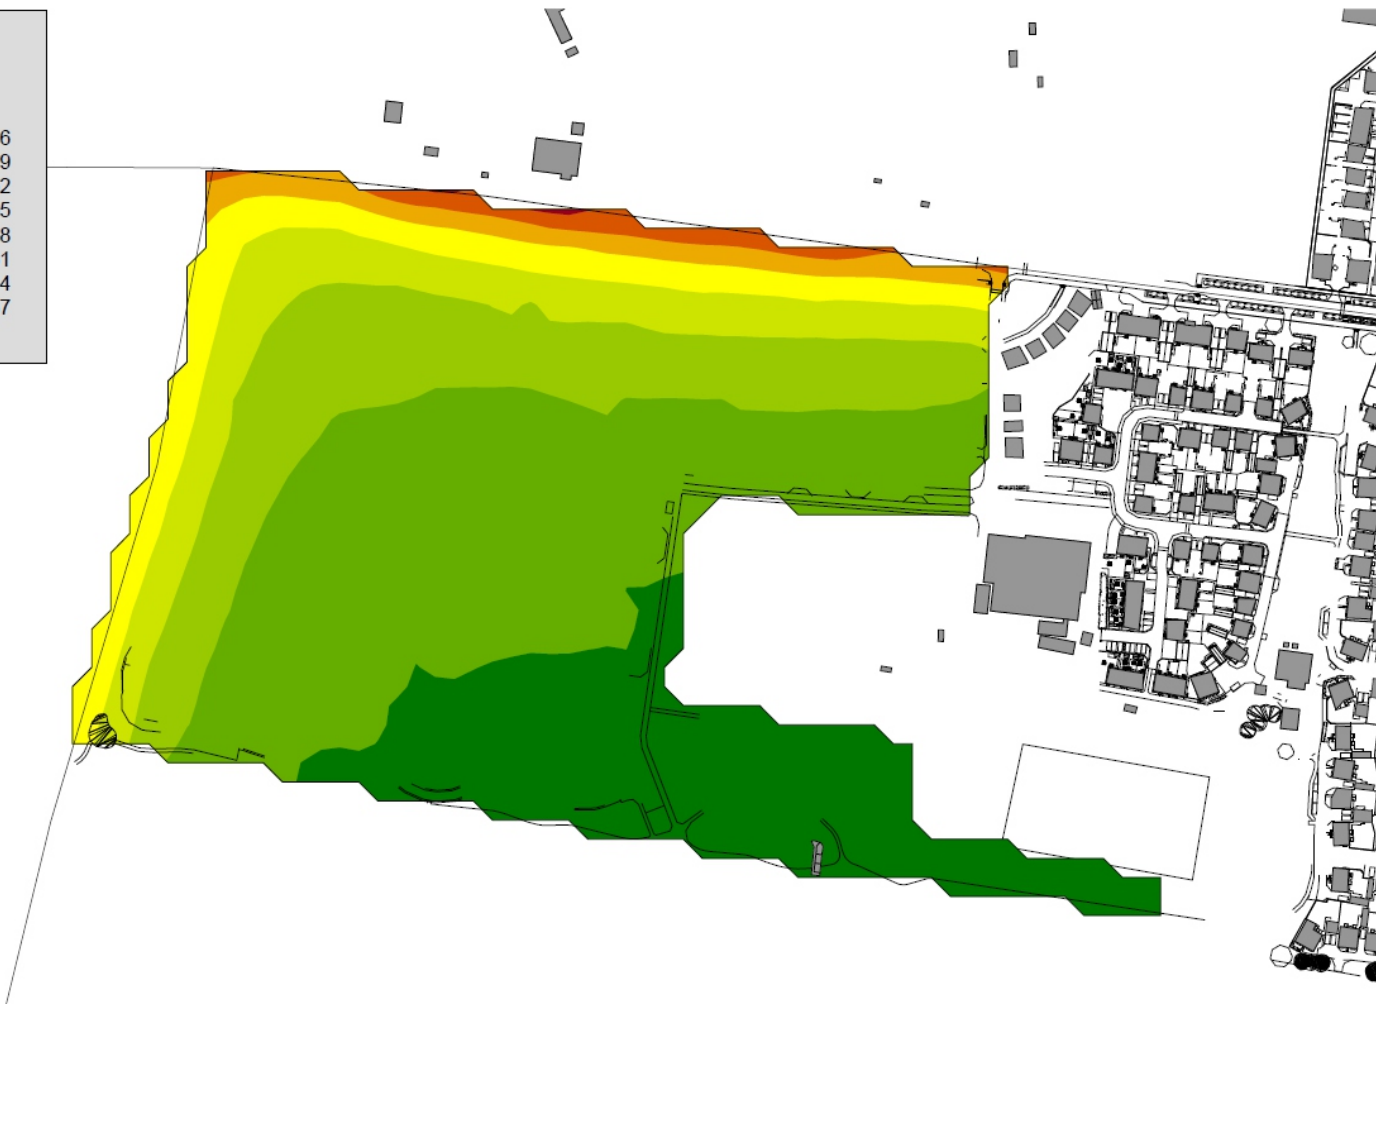

Noise level  
L<sub>night</sub>  
in dB(A)

Revisions:            Date  
A • First Issue    01.03.2018

7.5 | FIGURE

2031 Test Night-time | TITLE  
L<sub>Aeq</sub>, 8 hr Noise Levels

N.T.S SCALE