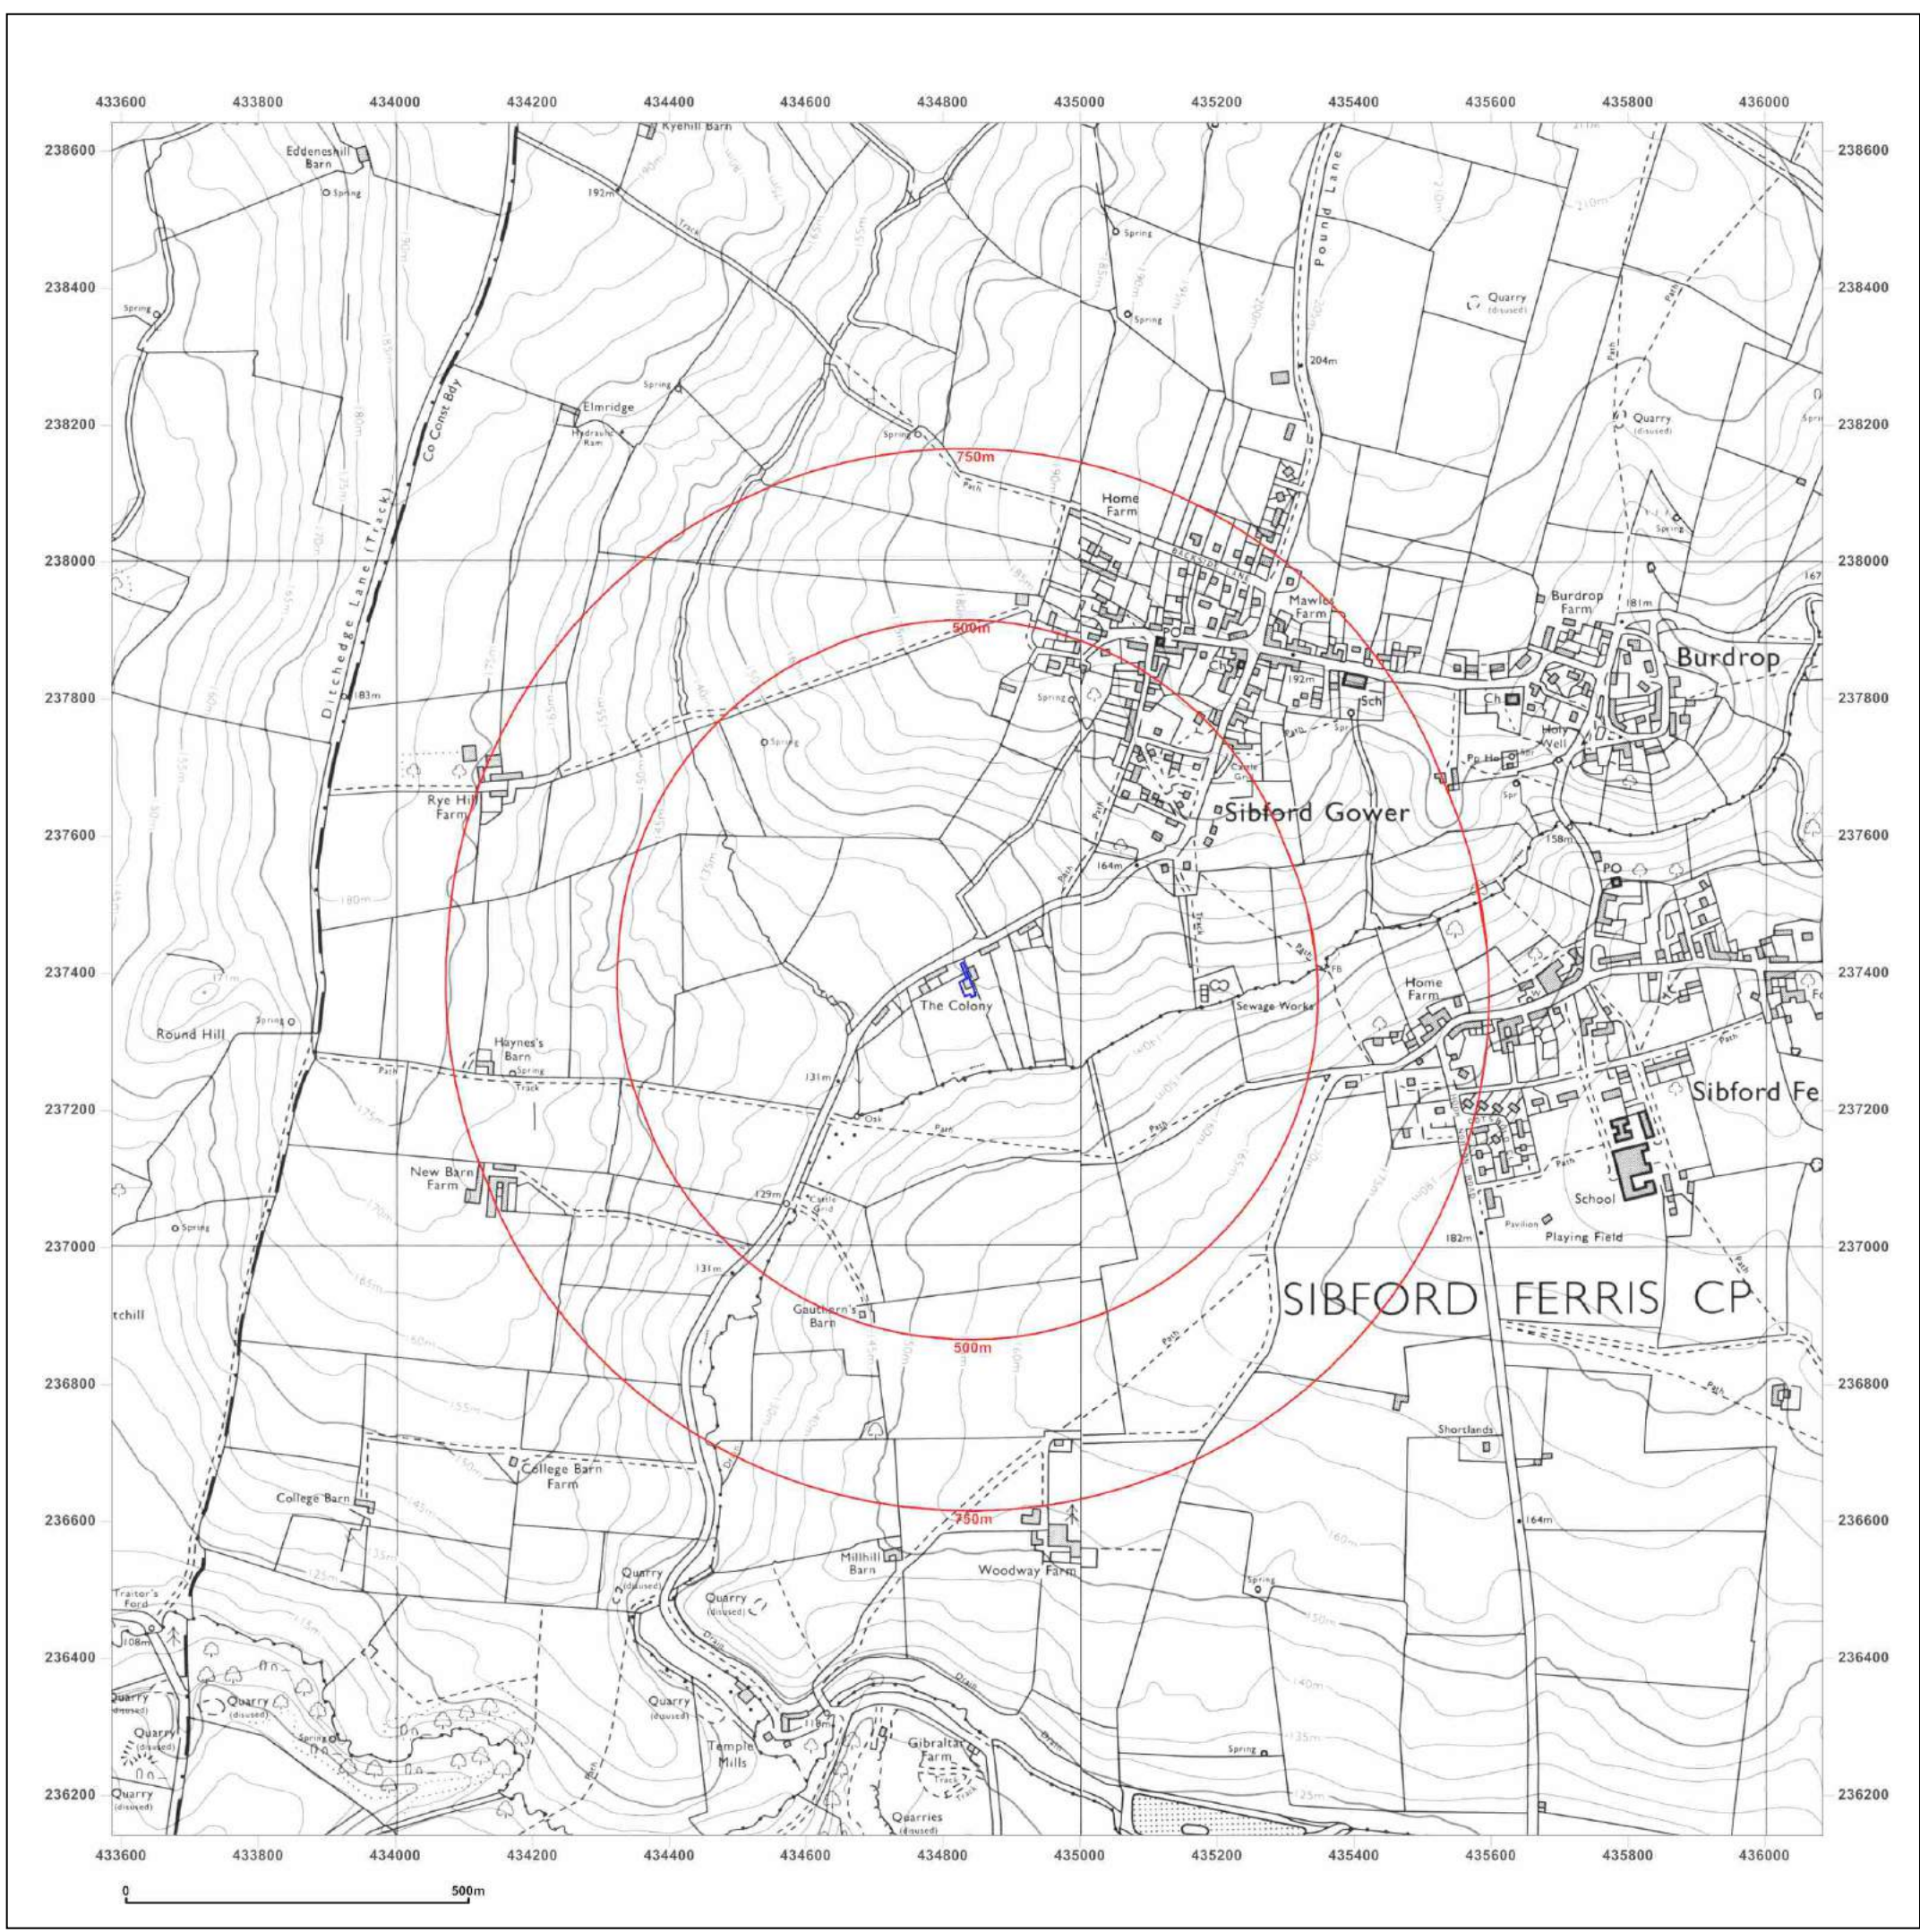

Site Details:

MIRAMAR COTTAGE, 5 THE COLONY, COLONY ROAD, SIBFORD GOWER, OX15 5RY

Client Ref: M42463_PO1175
Report Ref: GS-4851261
Grid Ref: 434835, 237390

Map Name: National Grid

Map date: 1977

Scale: 1:10,000

Printed at: 1:10,000

Surveyed 1973
Revised 1977
Edition N/A
Copyright 1977
Levelled 1973

Surveyed 1973
Revised 1977
Edition N/A
Copyright 1977
Levelled 1972

Produced by
Groundsure Insights
T: 08444 159000
E: info@groundsure.com
W: www.groundsure.com

© Crown copyright and database rights 2018 Ordnance Survey 100035207

Production date: 03 April 2018

Map legend available at:
www.groundsure.com/sites/default/files/groundsure_legend.pdf