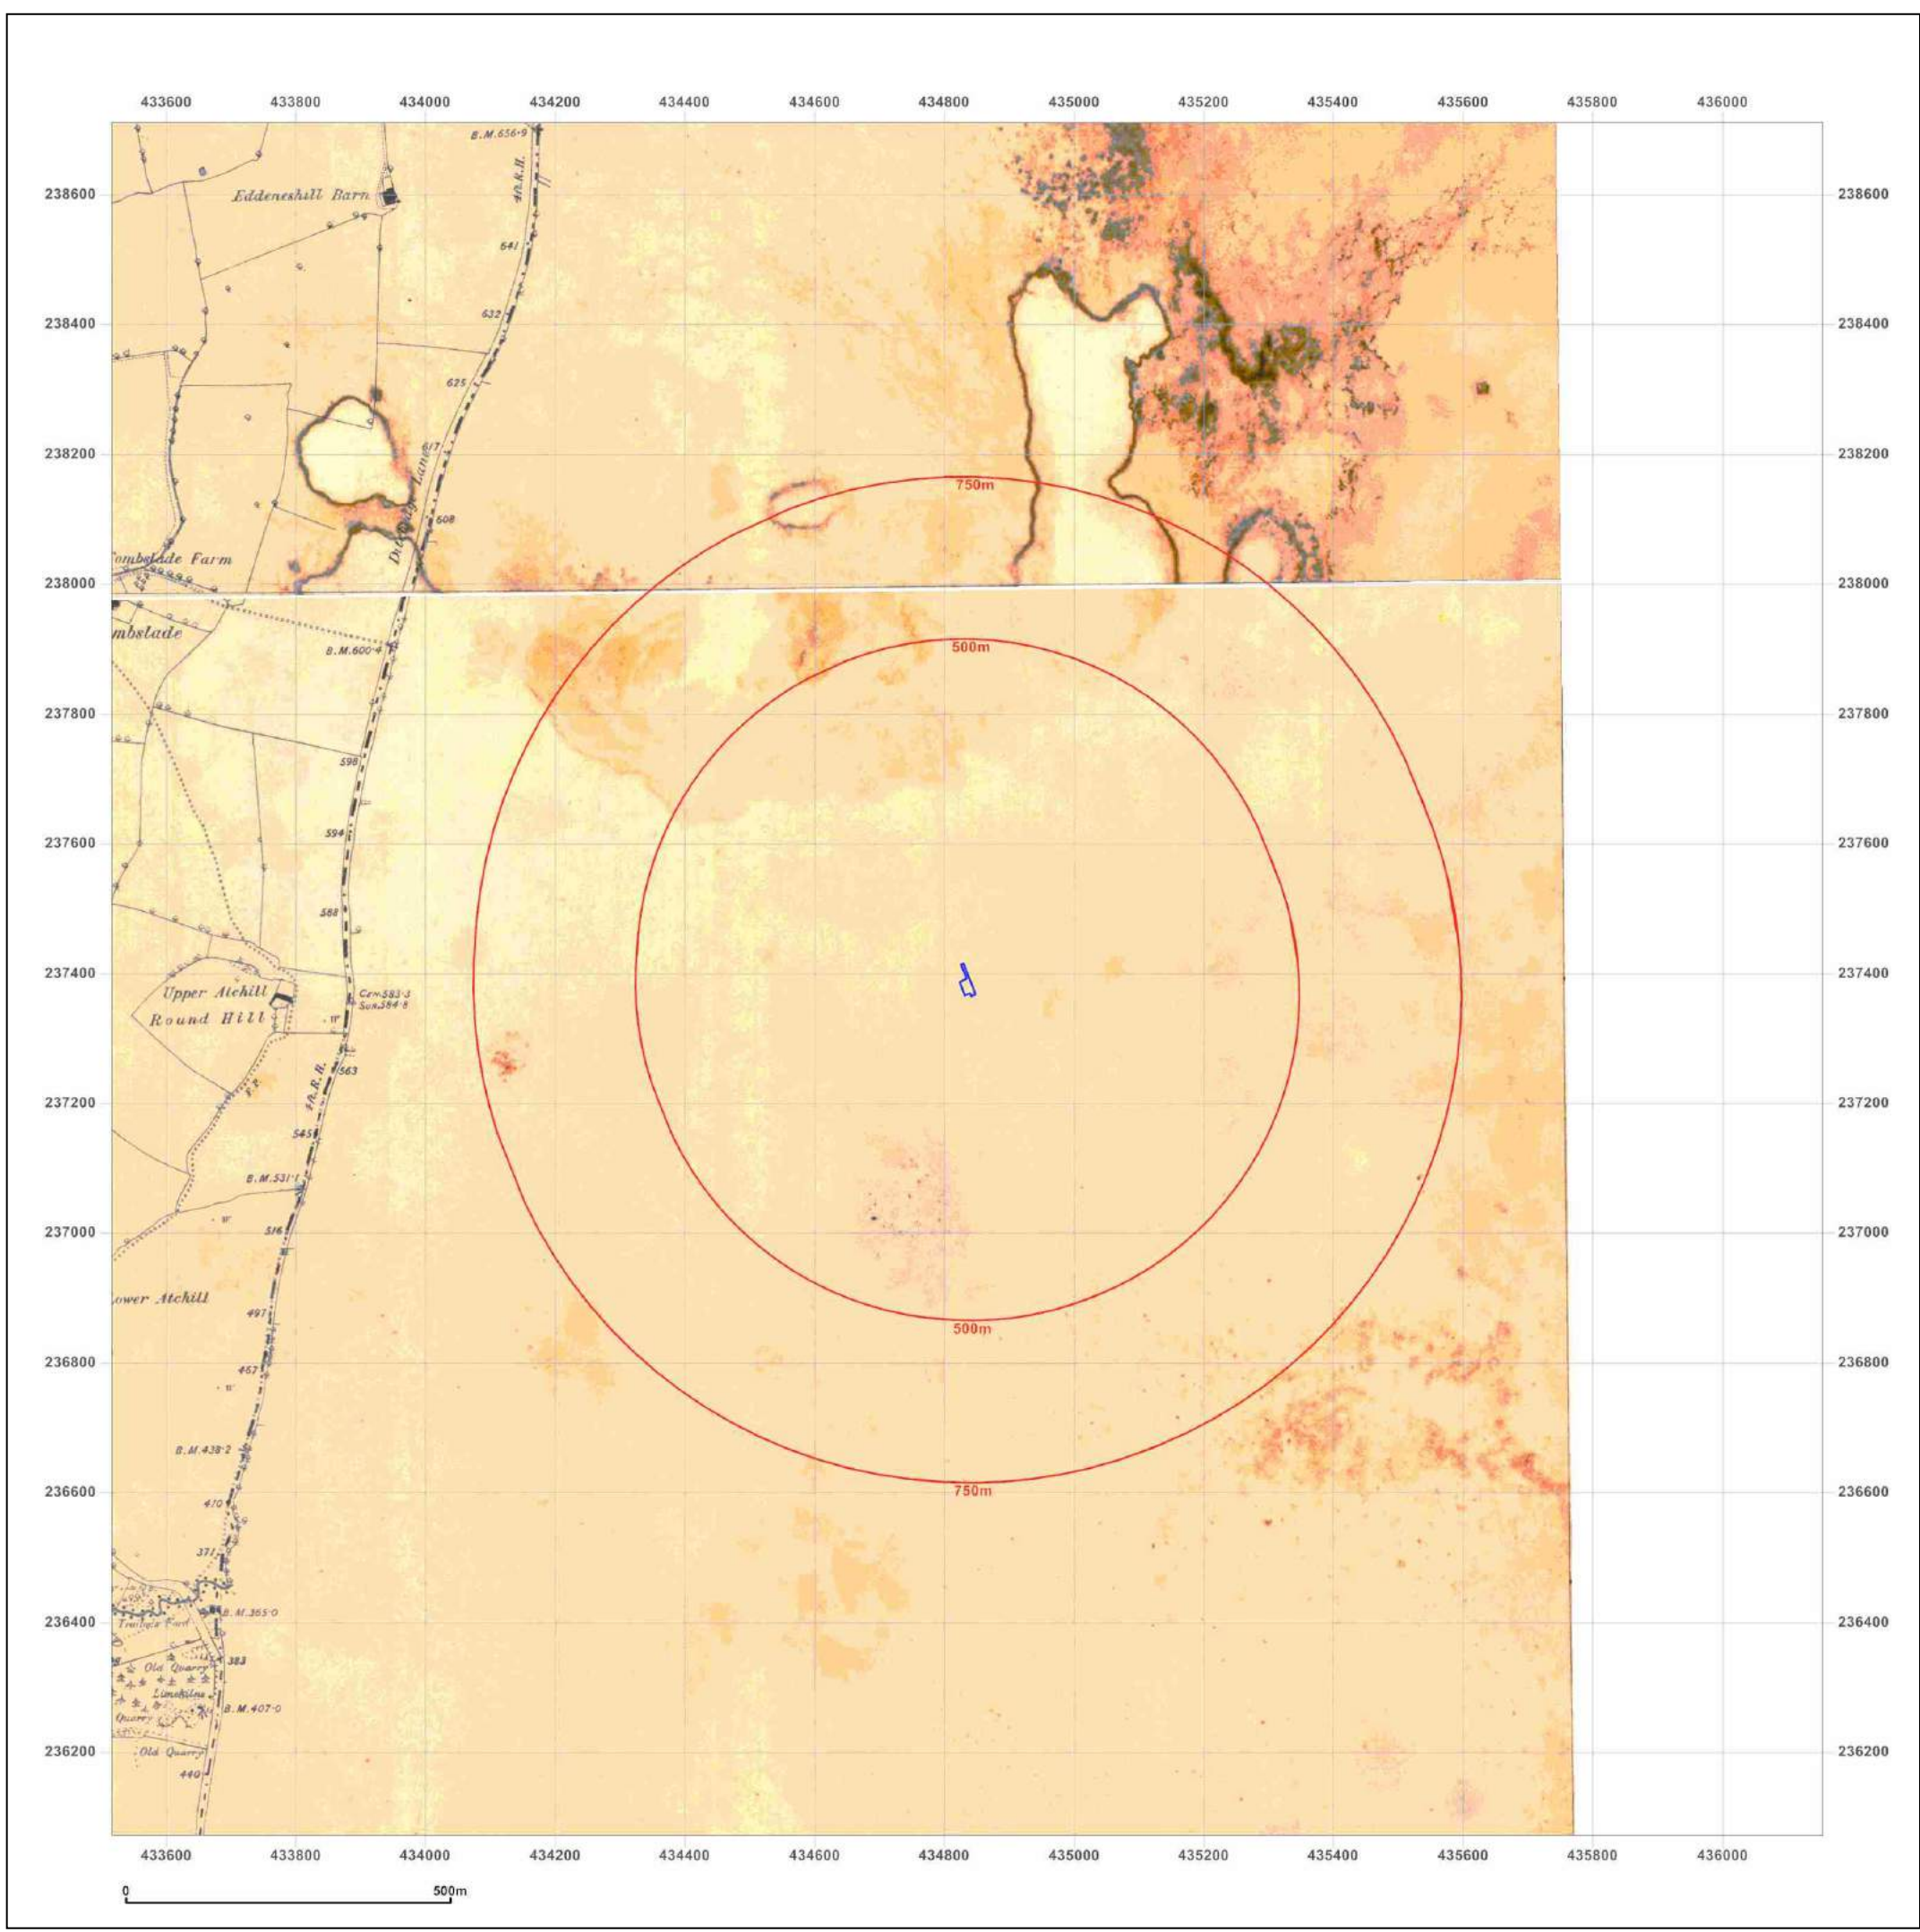

Surveyed 1884
Revised 1884
Edition N/A
Copyright N/A
Levelled N/A

Produced by
Groundsure Insights
T: 08444 159000
E: info@groundsure.com
W: www.groundsure.com

© Crown copyright and database rights 2018 Ordnance Survey 100035207

Production date: 03 April 2018

Map legend available at:
www.groundsure.com/sites/default/files/groundsure_legend.pdf