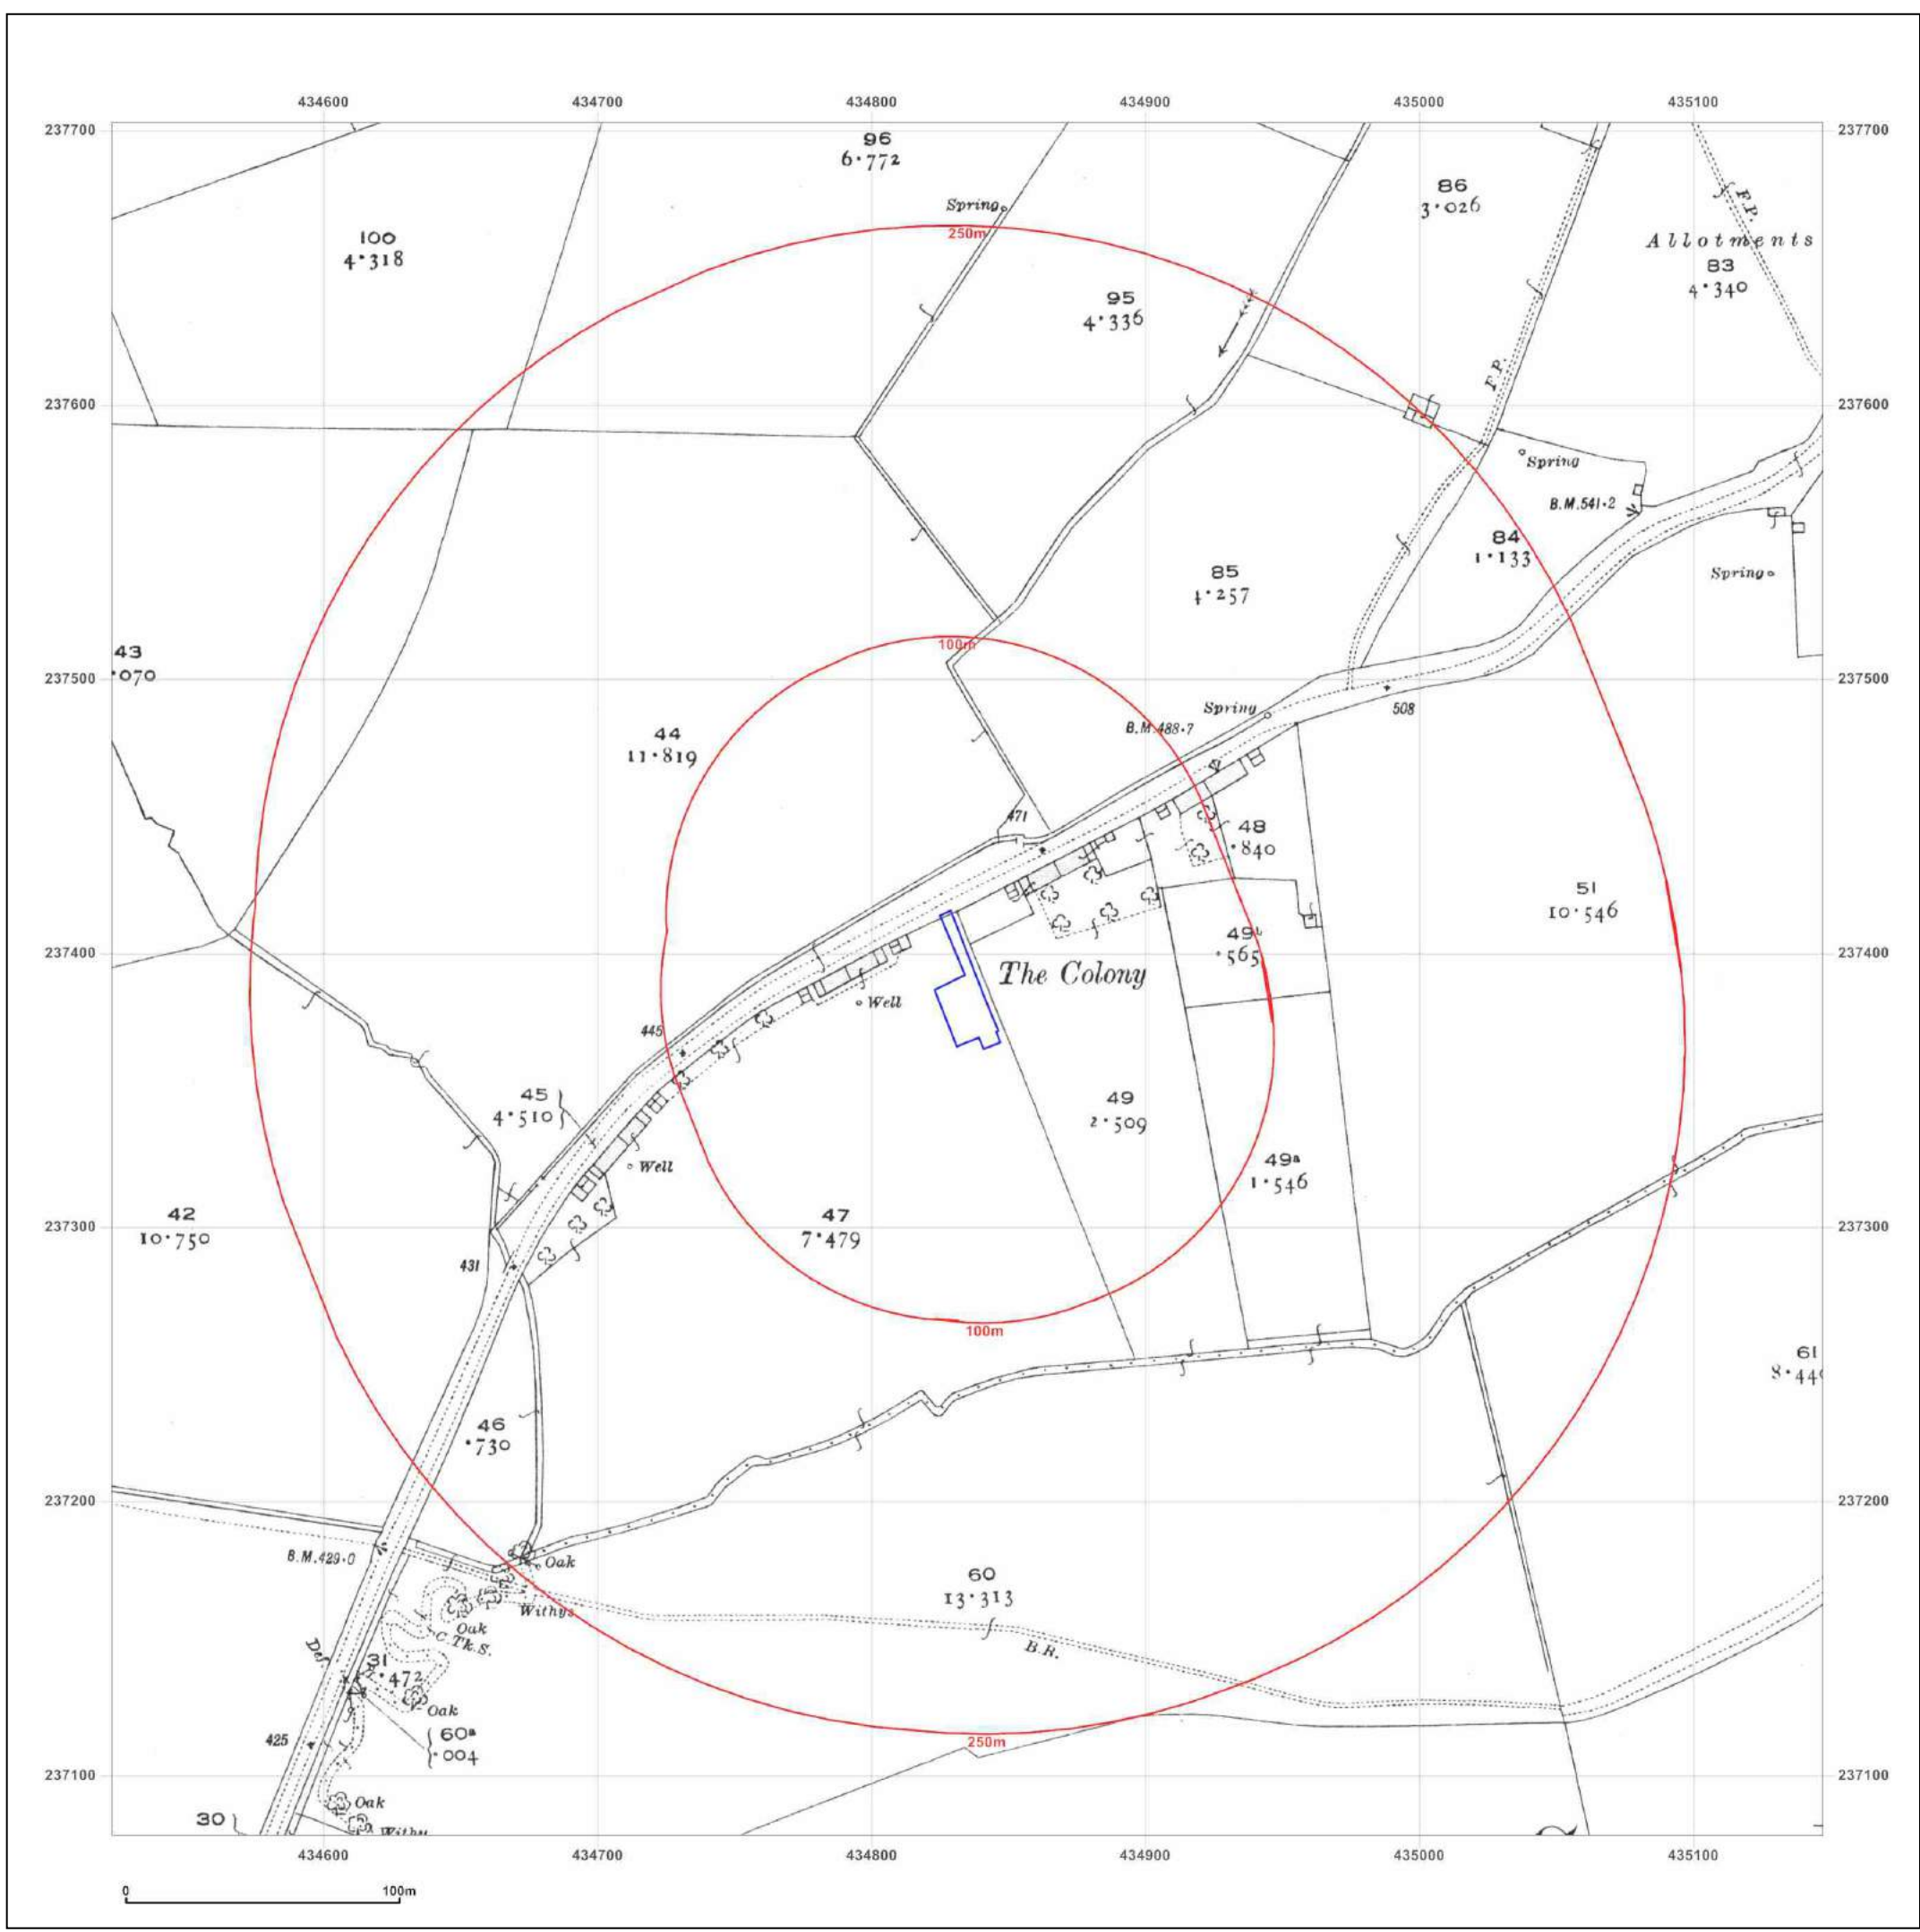

Site Details:

MIRAMAR COTTAGE, 5 THE COLONY, COLONY ROAD, SIBFORD GOWER, OX15 5RY

Client Ref: M42463_PO1175
Report Ref: GS-4851261
Grid Ref: 434835, 237390

Map Name: County Series

Map date: 1922

Scale: 1:2,500

Printed at: 1:2,500

Surveyed 1922
Revised 1922
Edition N/A
Copyright N/A
Levelled N/A

Produced by
Groundsure Insights
T: 08444 159000
E: info@groundsure.com
W: www.groundsure.com

© Crown copyright and database rights 2018 Ordnance Survey 100035207

Production date: 03 April 2018

Map legend available at:
www.groundsure.com/sites/default/files/groundsure_legend.pdf