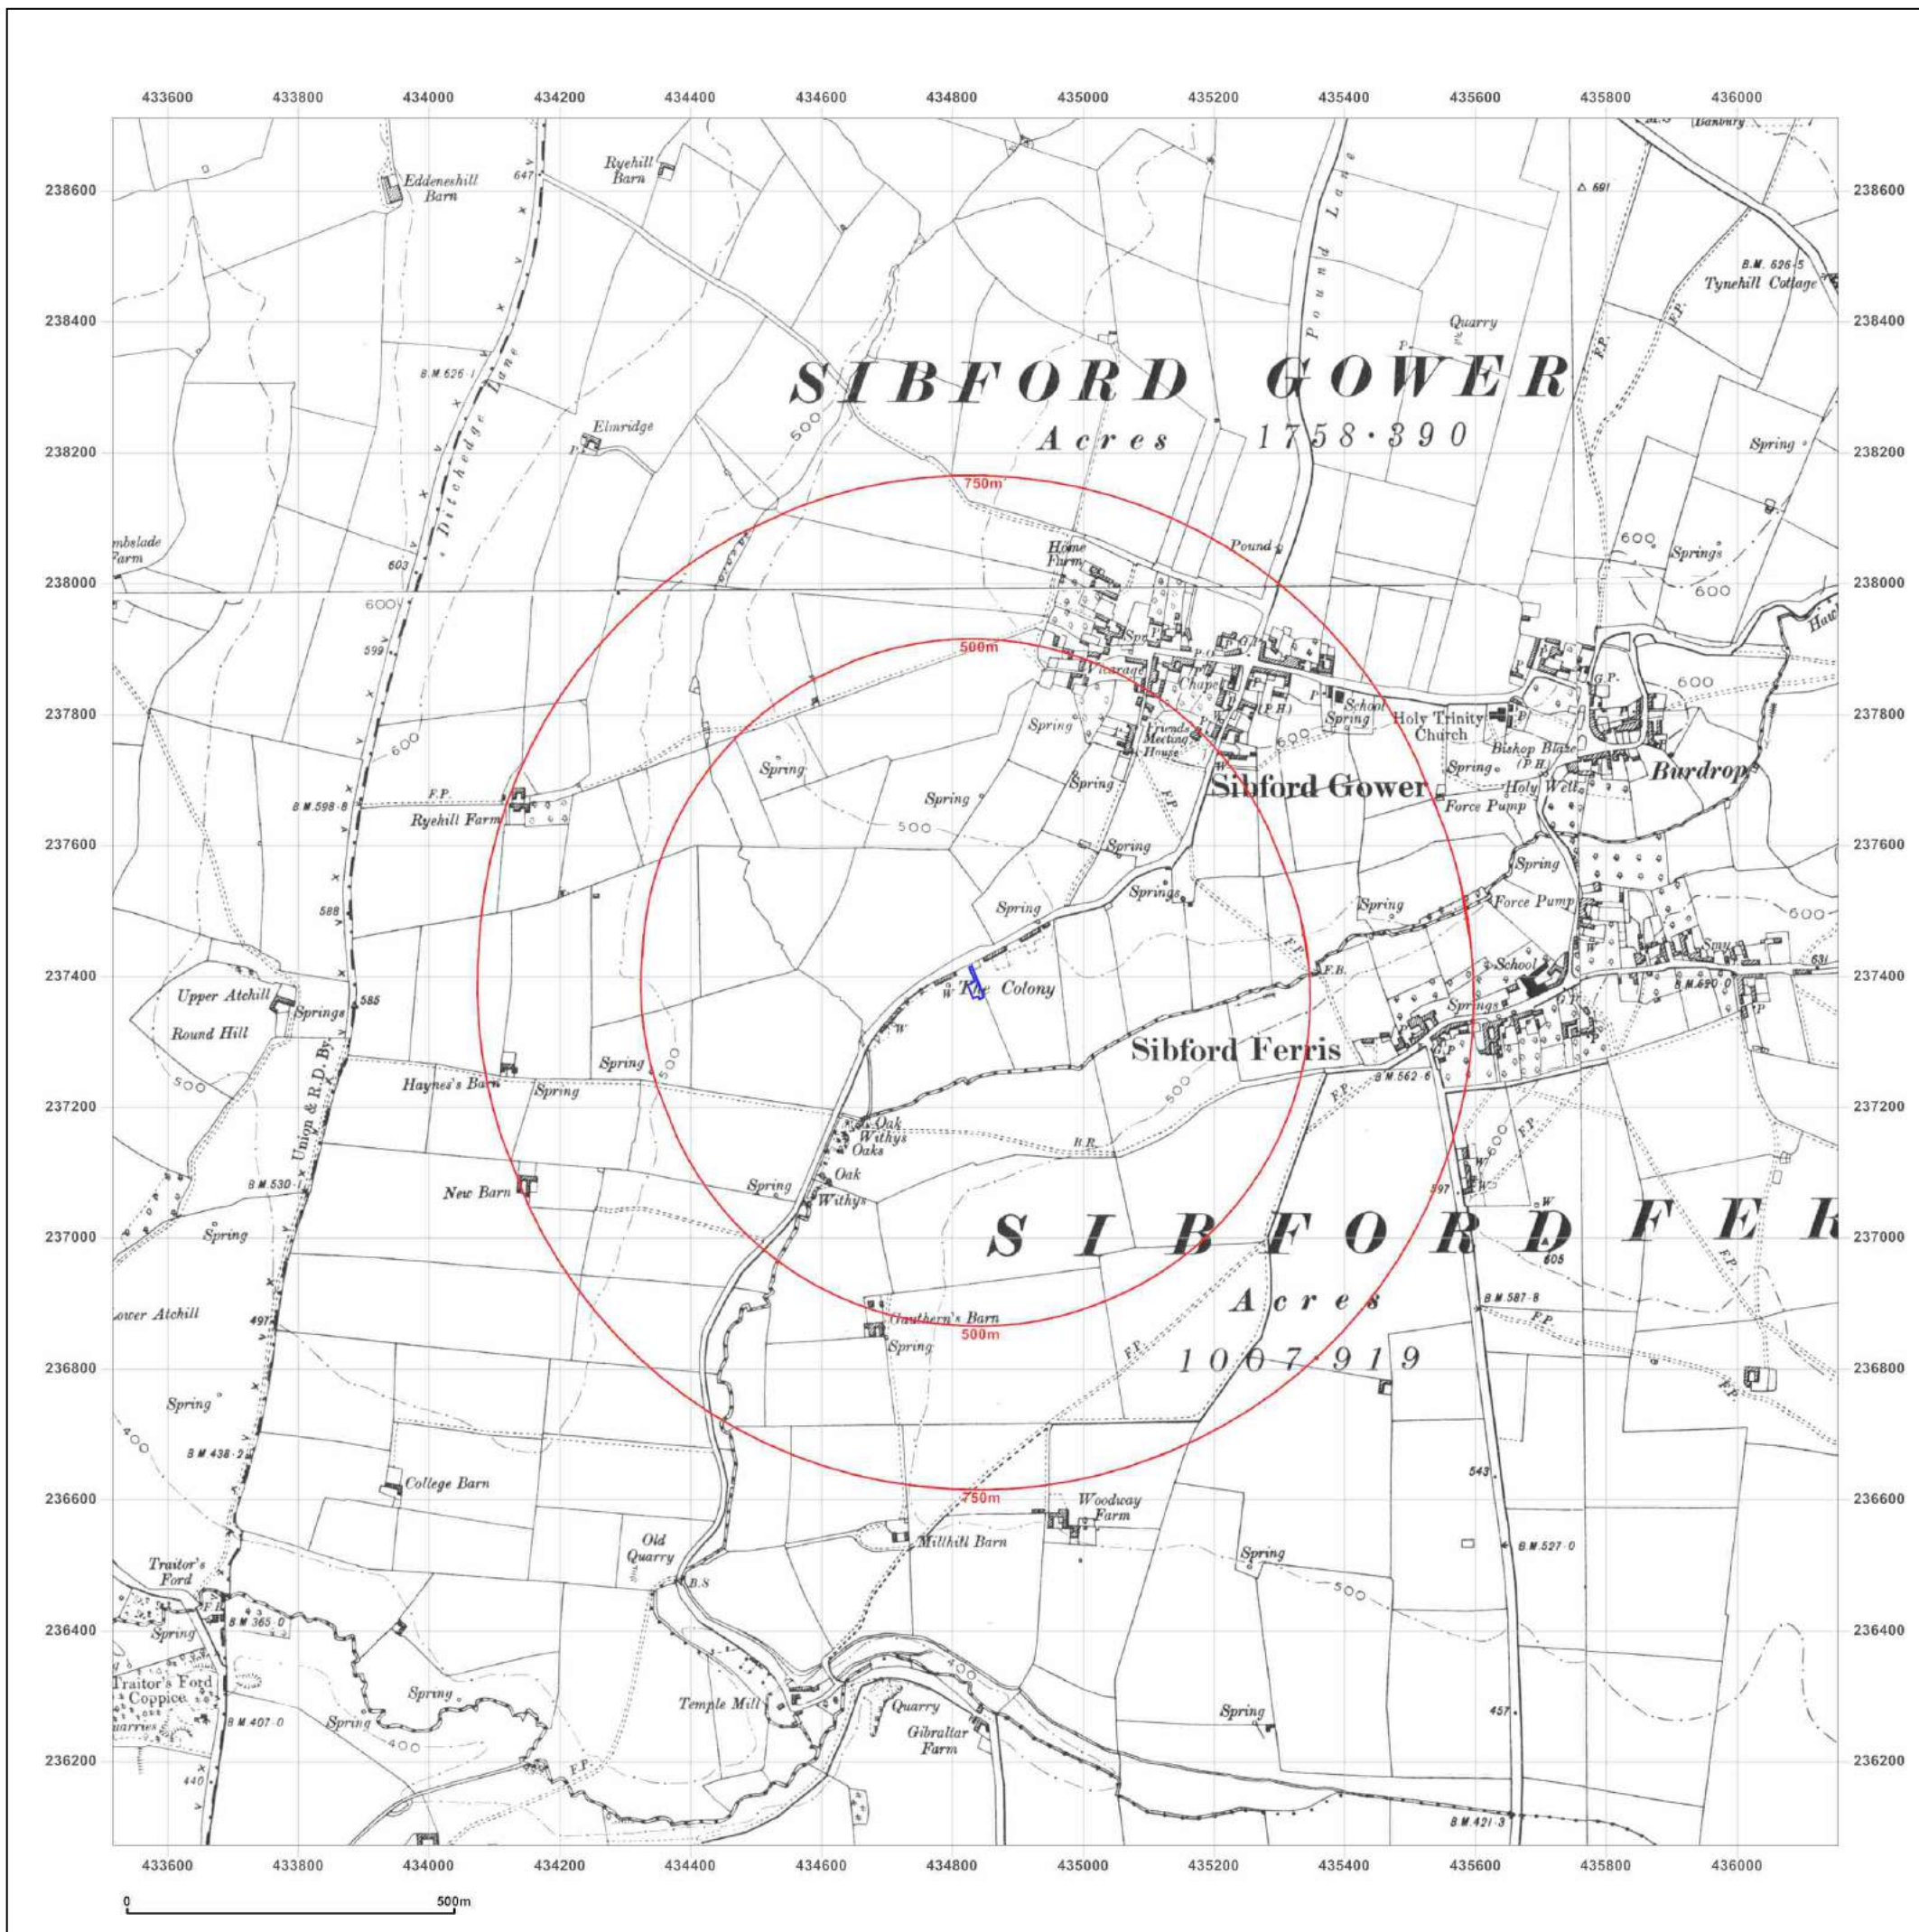

© Crown copyright and database rights 2018 Ordnance Survey 100035207

Production date: 03 April 2018

Map legend available at:
www.groundsure.com/sites/default/files/groundsure_legend.pdf

Site Details:

MIRAMAR COTTAGE, 5 THE COLONY, COLONY ROAD, SIBFORD GOWER, OX15 5RY