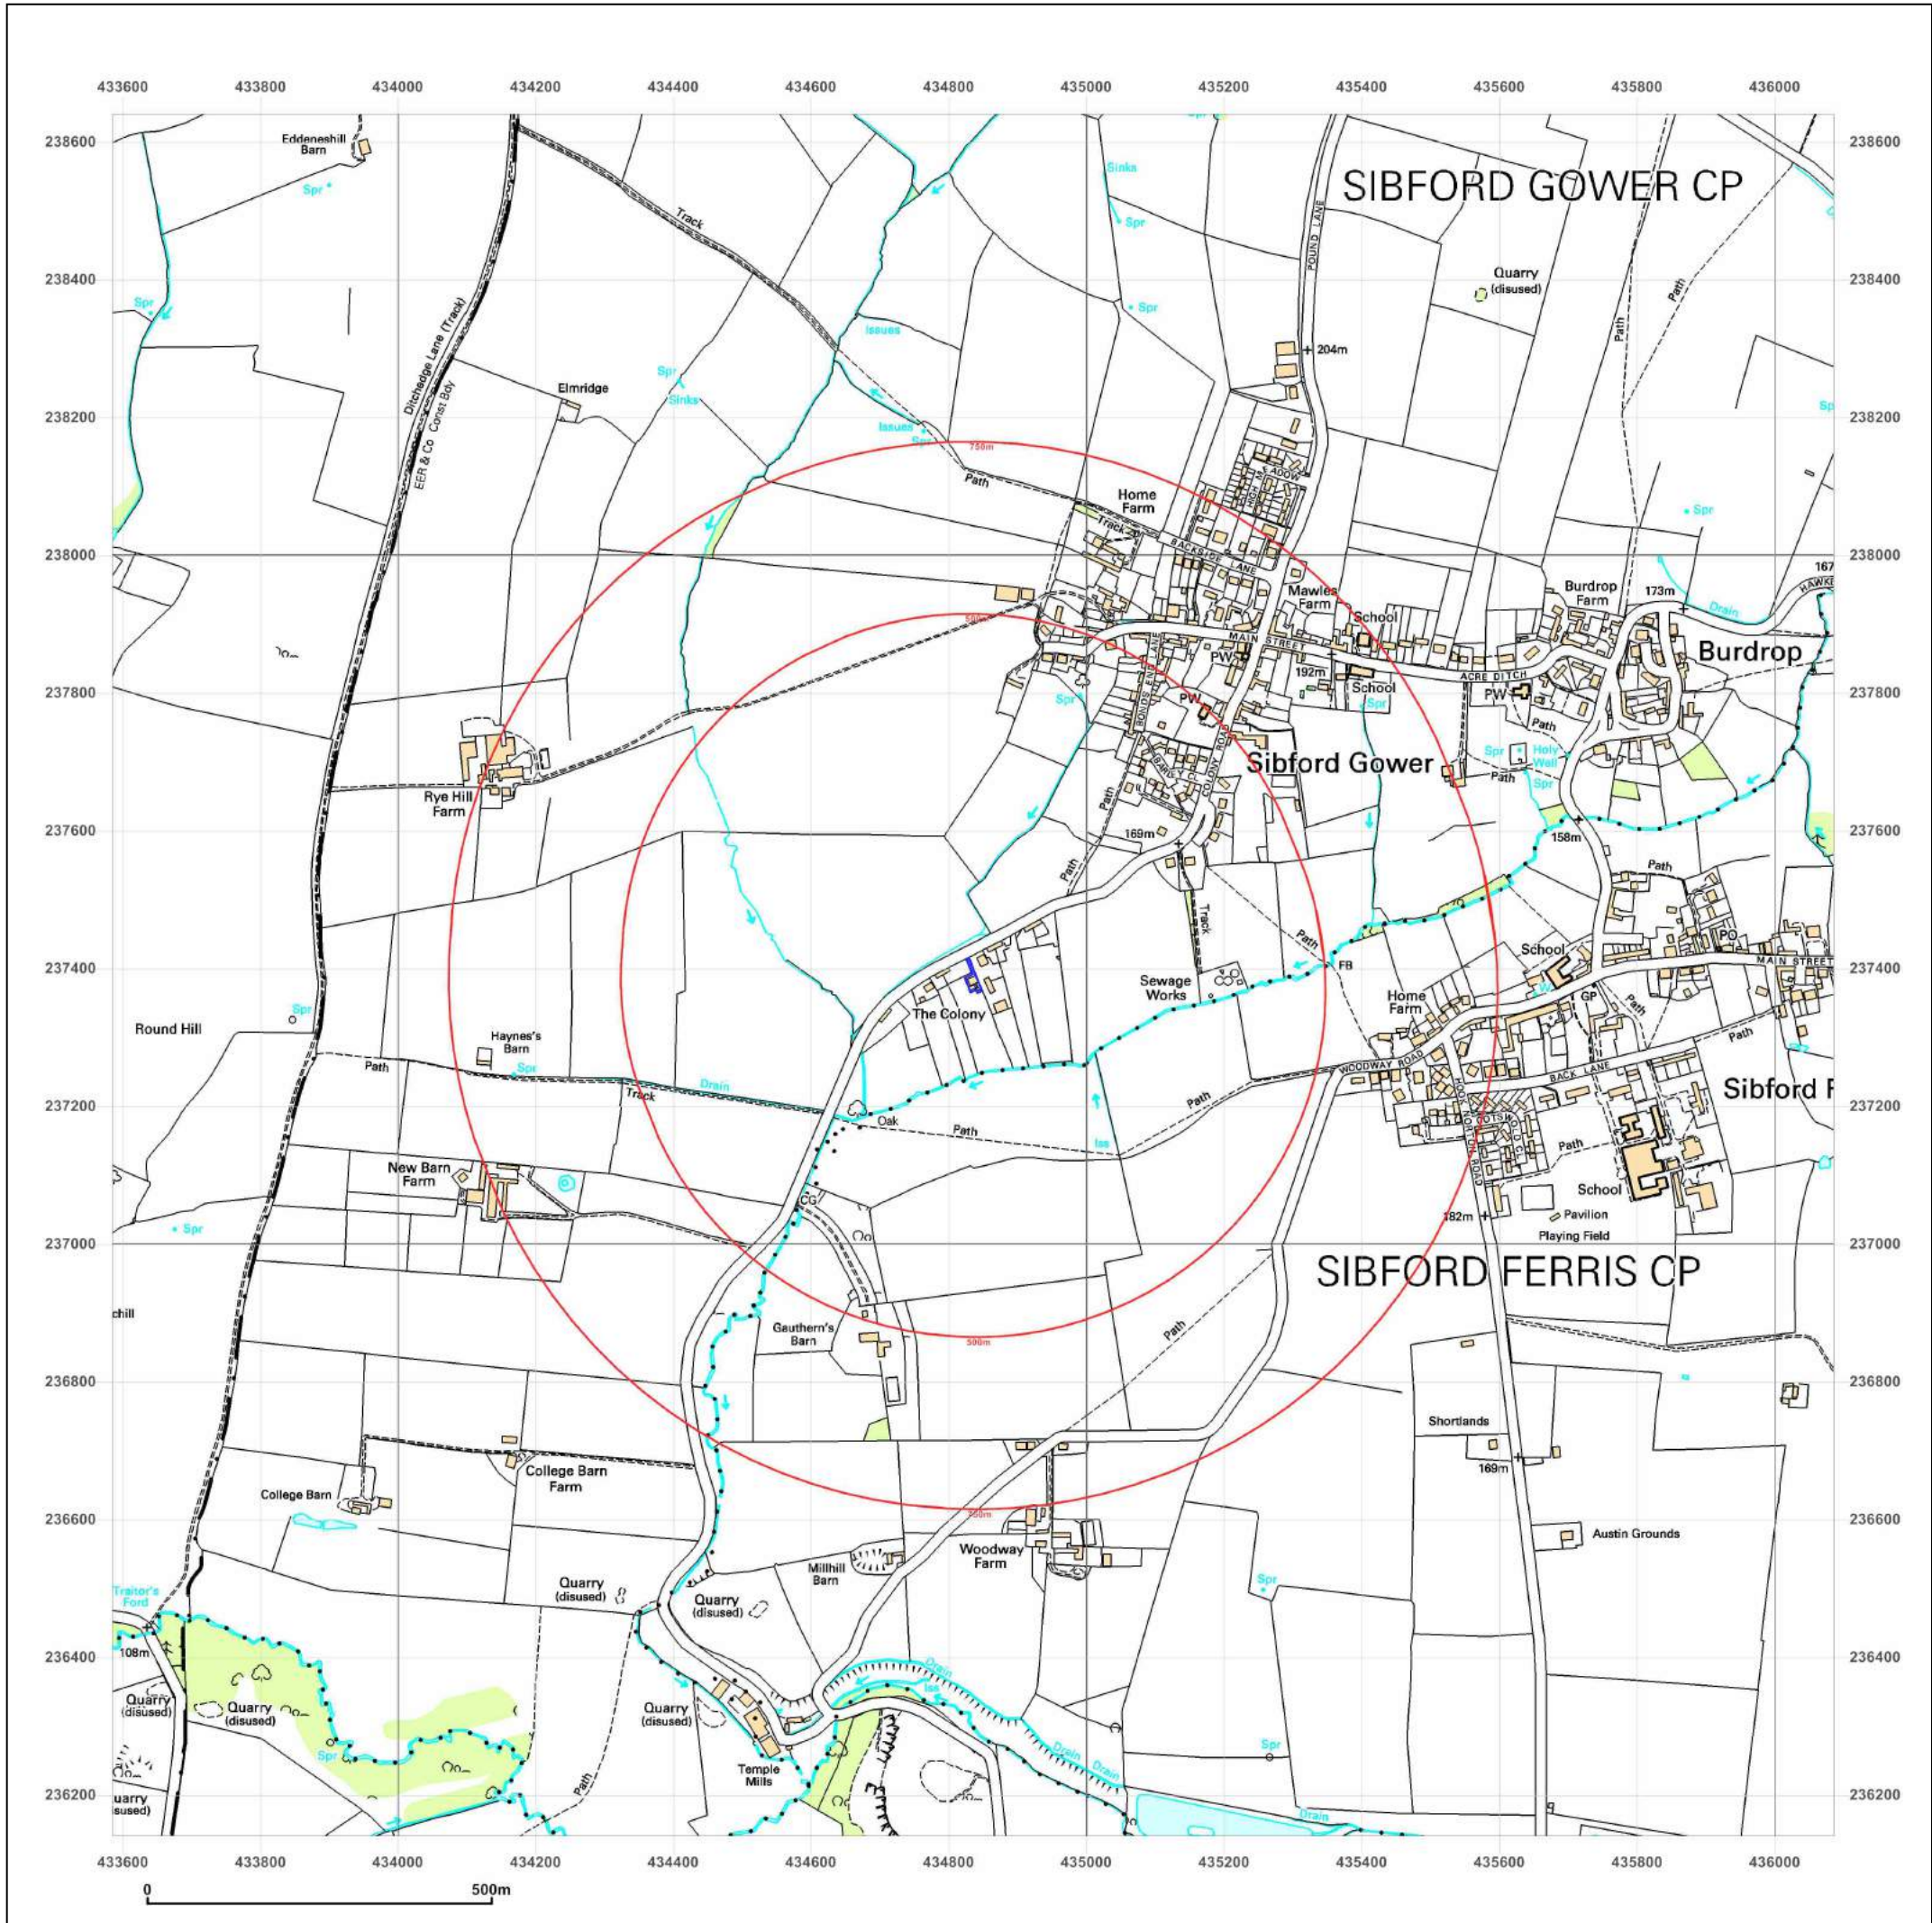

Produced by Groundsure Insights
T: 08444 159000
E: info@groundsure.com
W: www.groundsure.com

© Crown copyright and database rights 2018 Ordnance Survey 100035207

Production date: 03 April 2018

Map legend available at: www.groundsure.com/sites/default/files/groundsure_legend.pdf