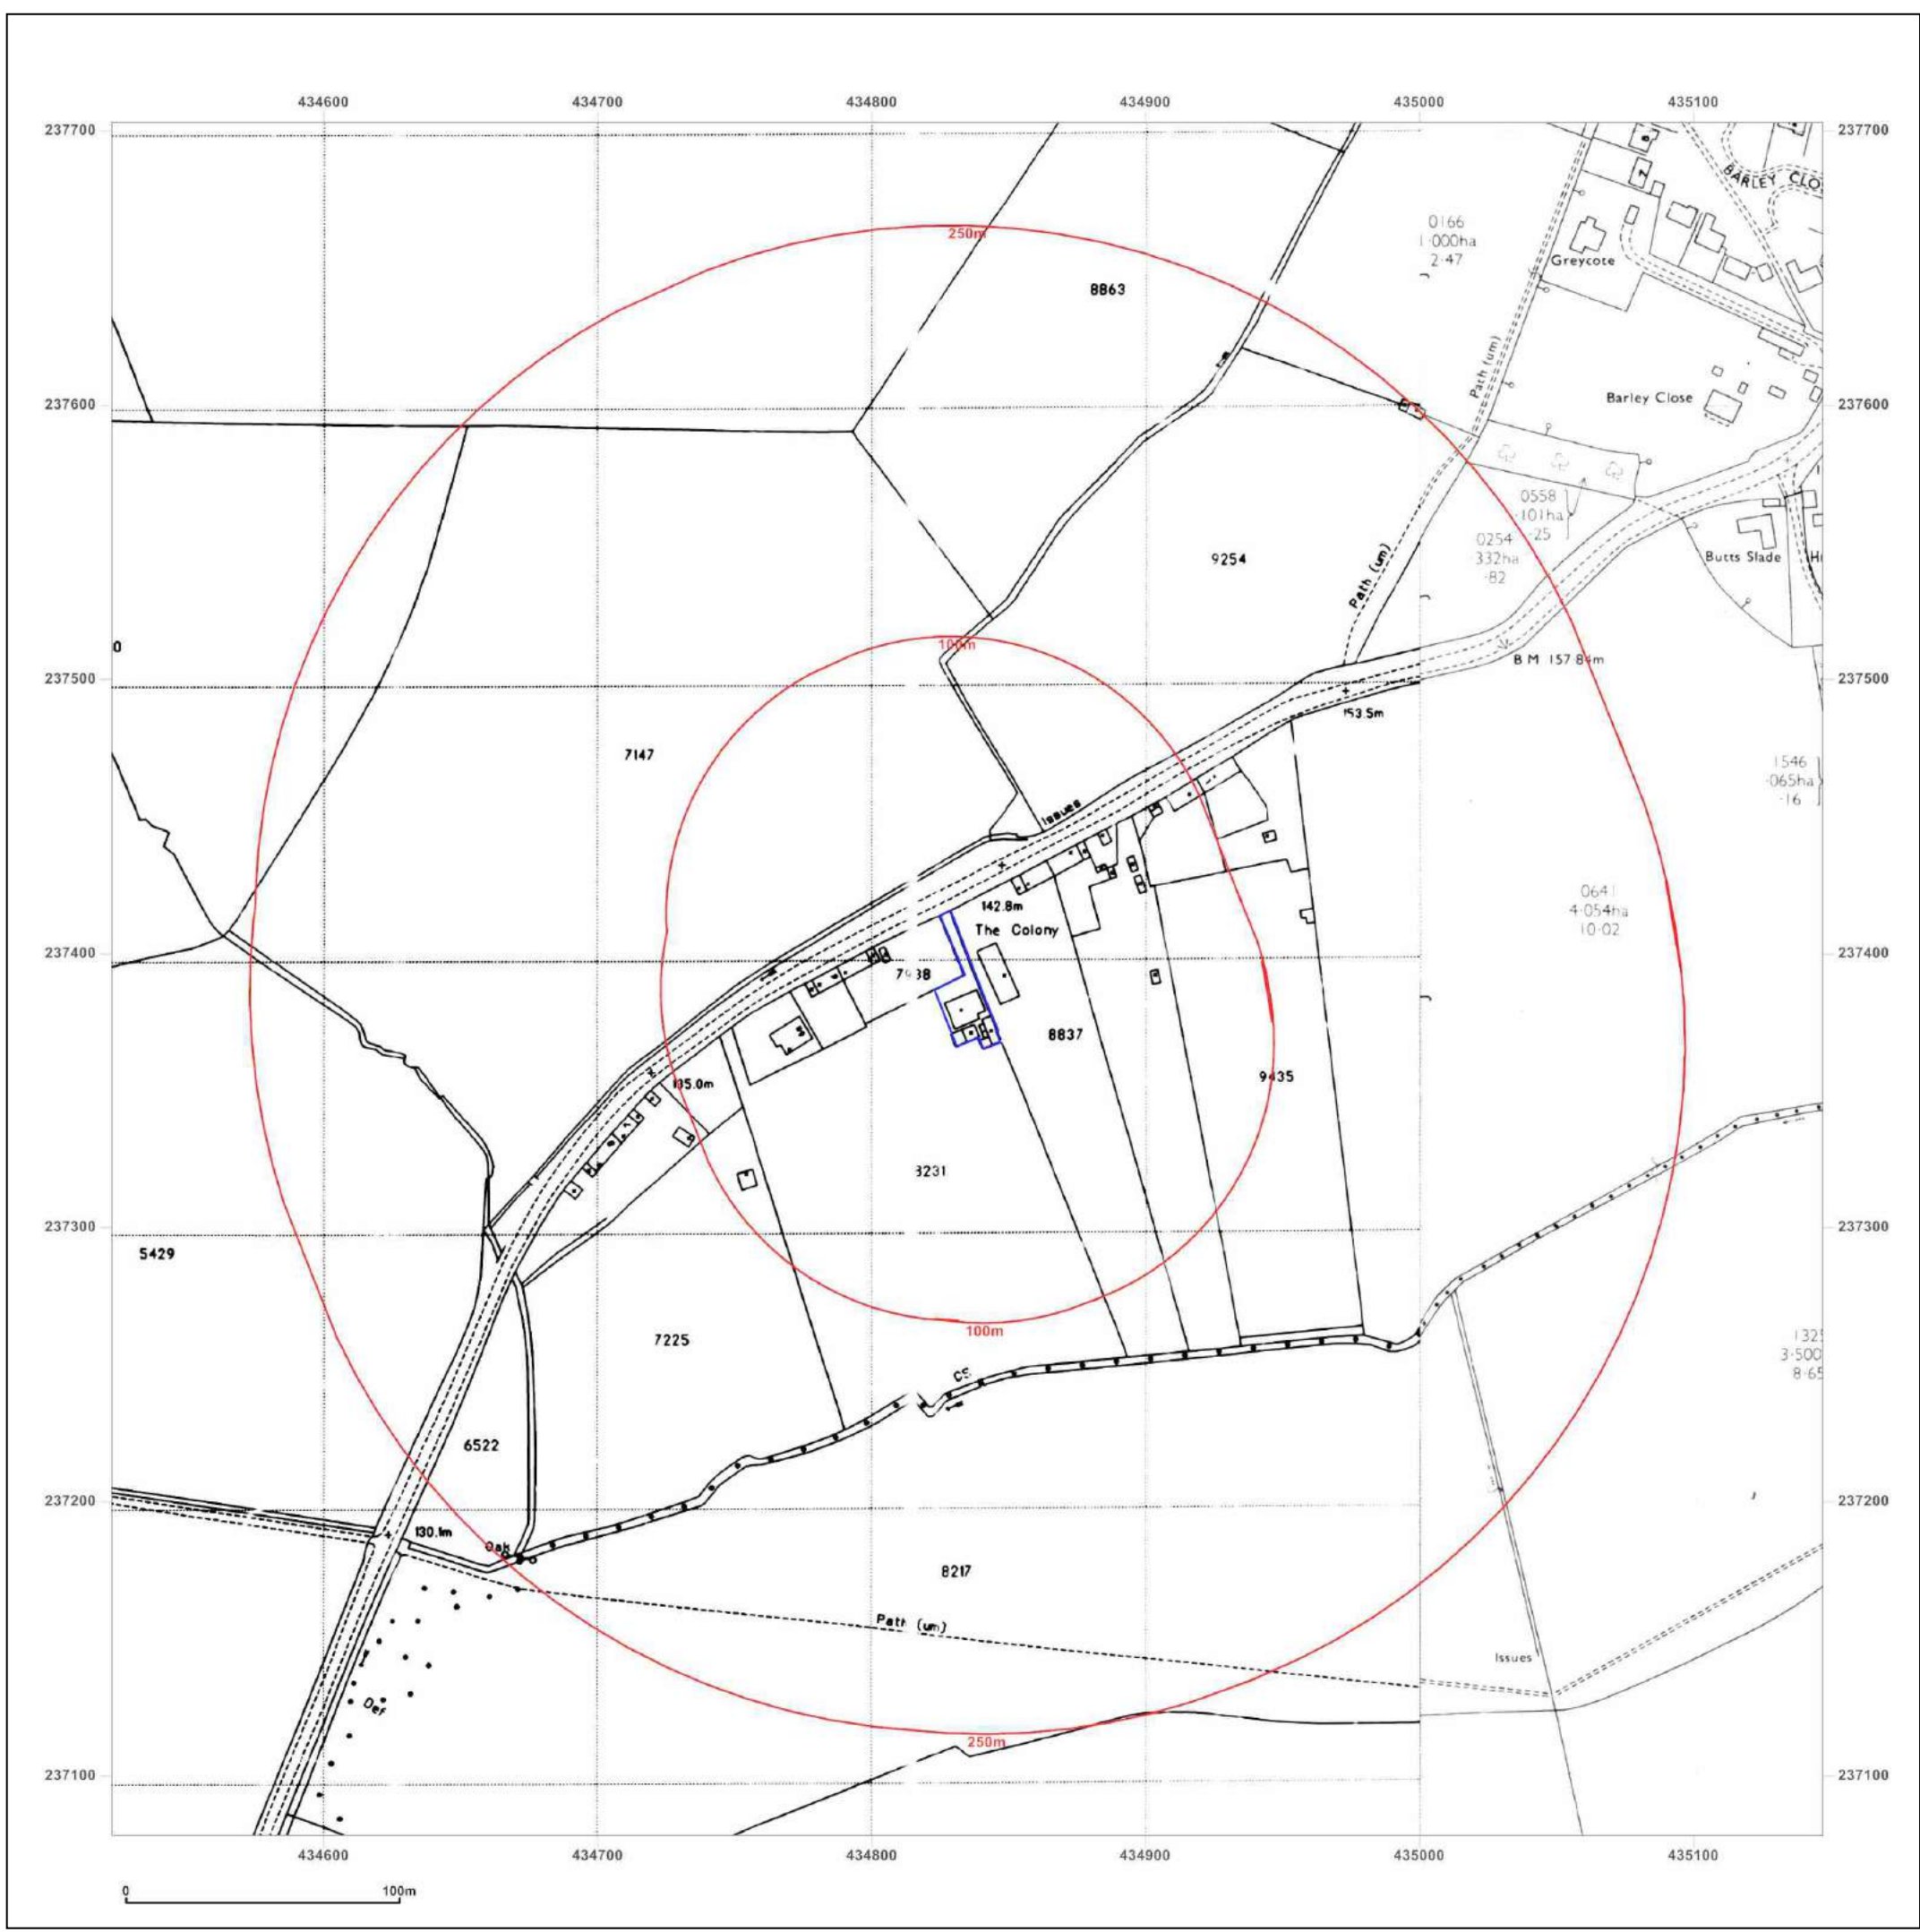

Site Details:

MIRAMAR COTTAGE, 5 THE COLONY, COLONY ROAD, SIBFORD GOWER, OX15 5RY

Client Ref: M42463_PO1175
Report Ref: GS-4851261
Grid Ref: 434835, 237390

Map Name: National Grid

Map date: 1991-1993

Scale: 1:2,500

Printed at: 1:2,500

Surveyed N/A Revised N/A Edition N/A Copyright 1993 Levelled N/A	Surveyed 1991 Revised 1991 Edition N/A Copyright 1991 Levelled N/A

Produced by Groundsure Insights
T: 08444 159000
E: info@groundsure.com
W: www.groundsure.com

© Crown copyright and database rights 2018 Ordnance Survey 100035207

Production date: 03 April 2018

Map legend available at:
www.groundsure.com/sites/default/files/groundsure_legend.pdf