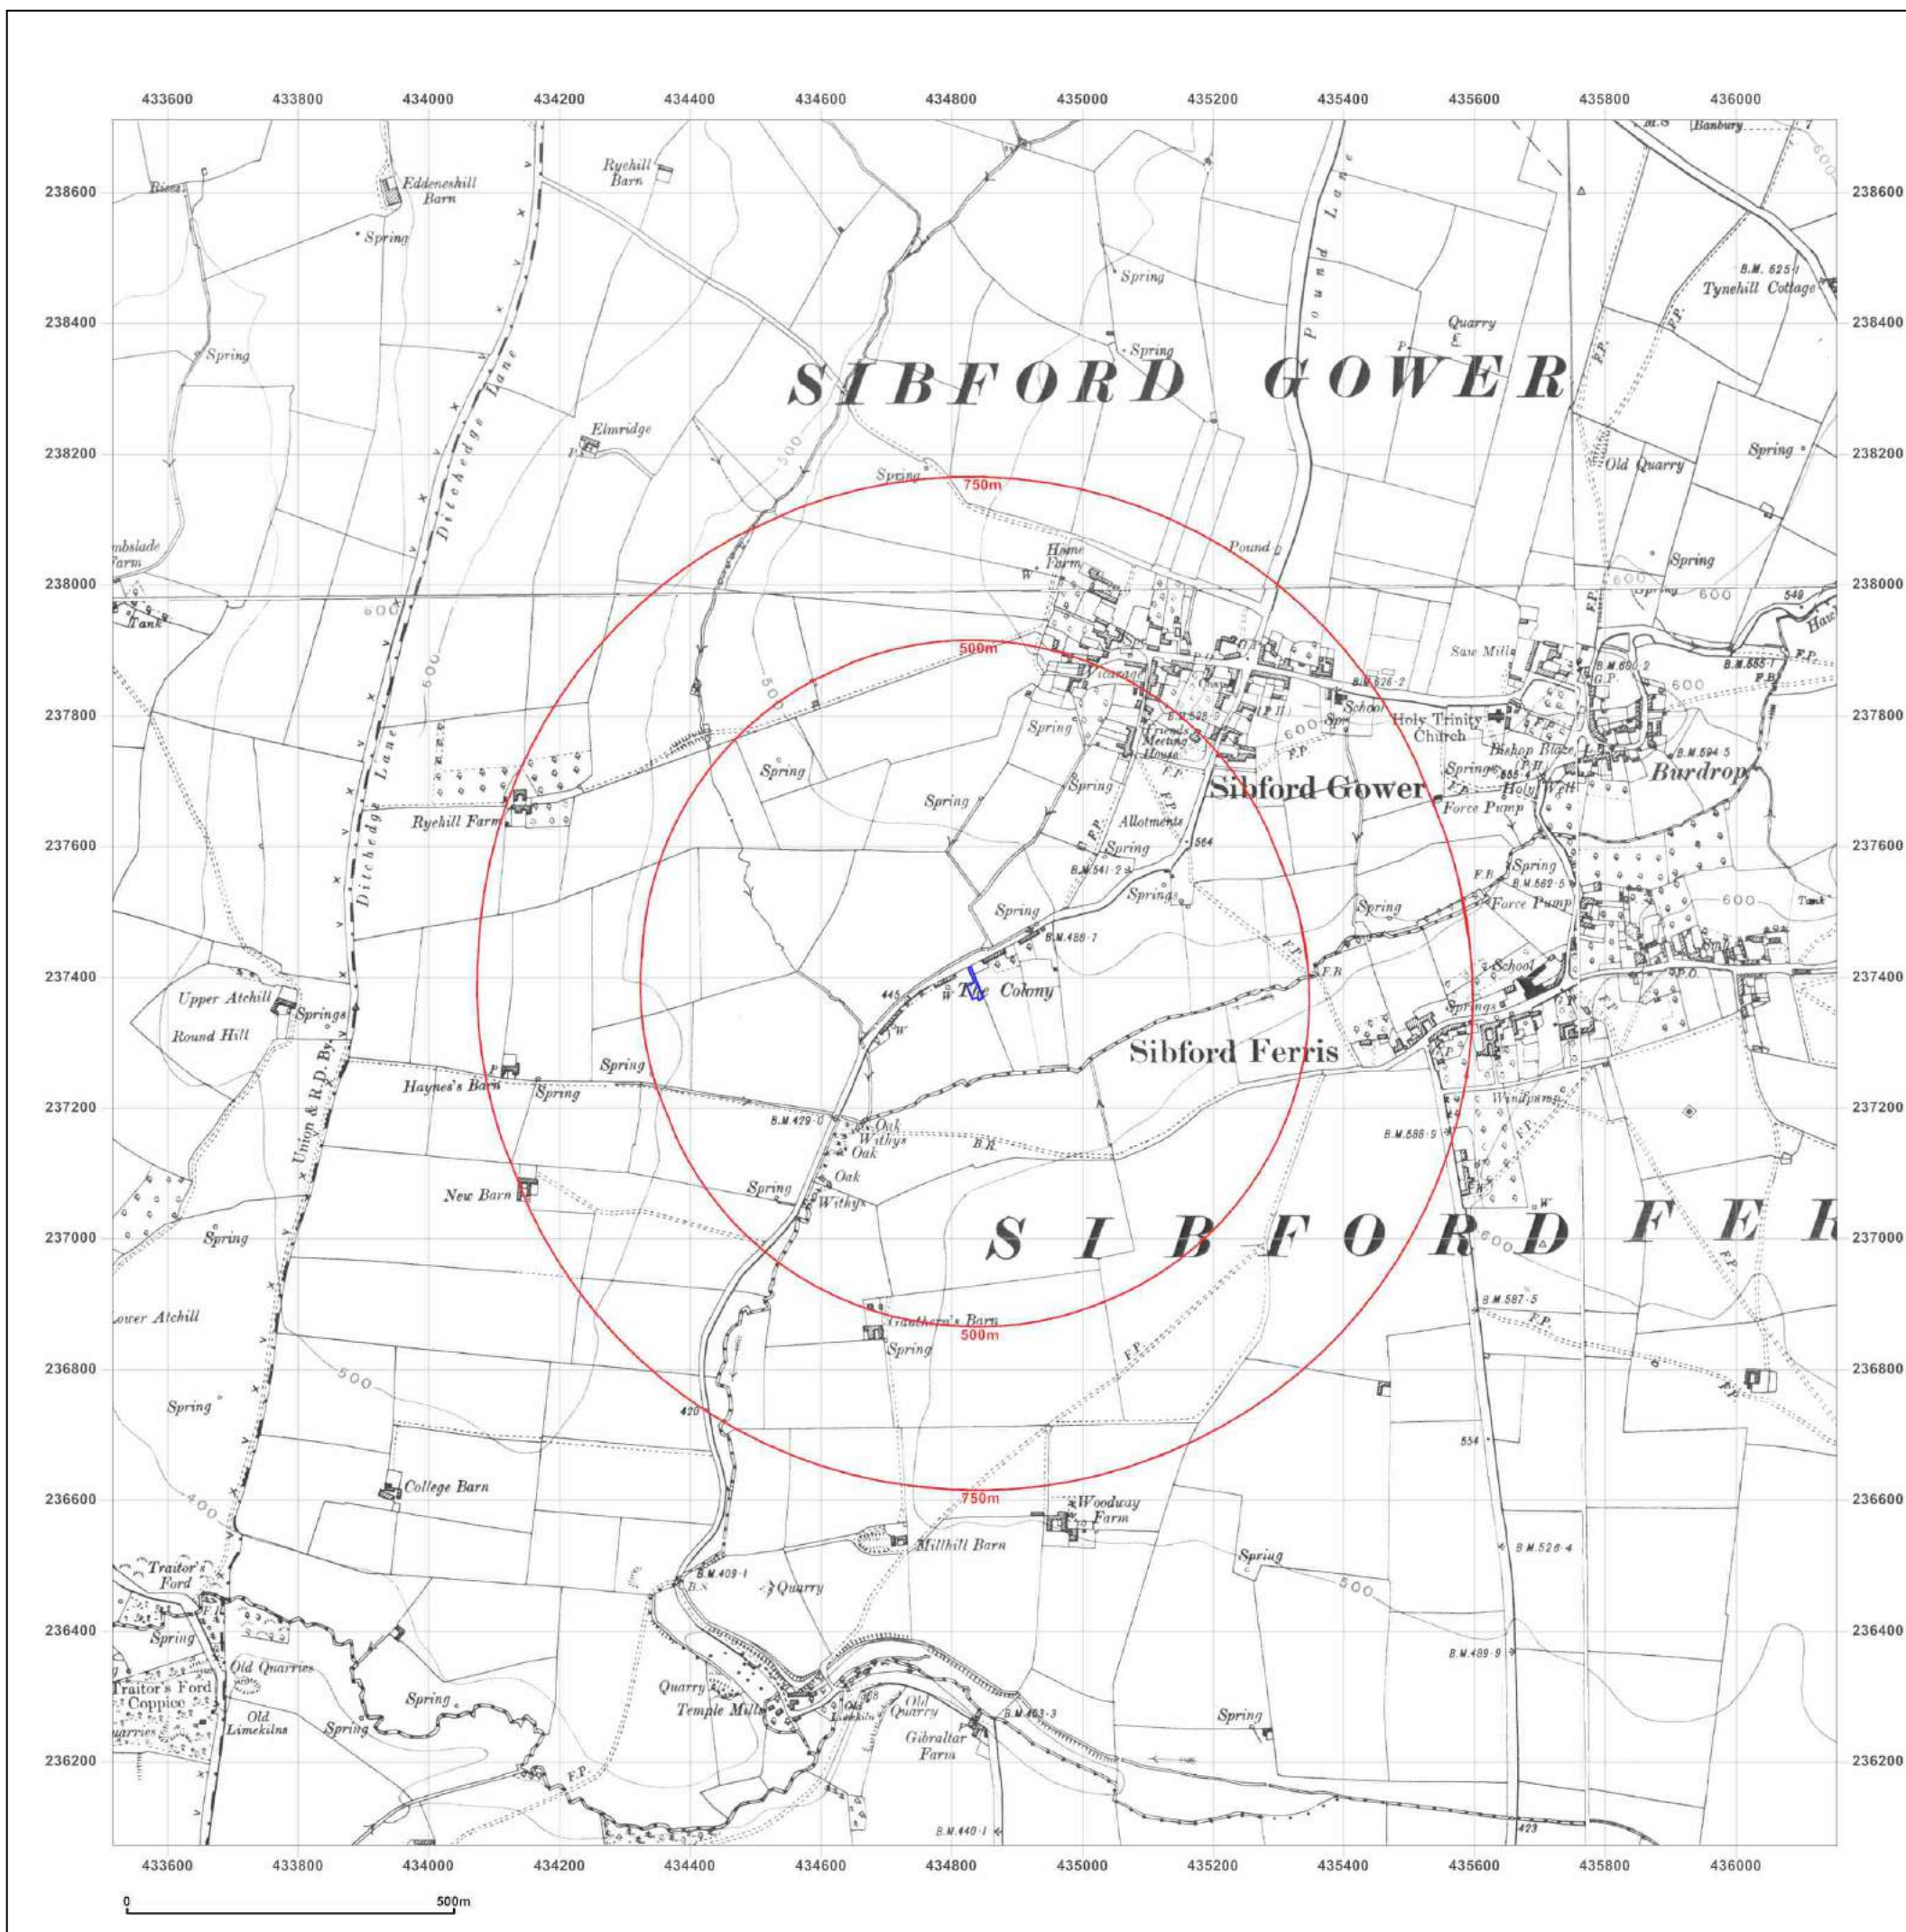

Site Details:

MIRAMAR COTTAGE, 5 THE COLONY, COLONY ROAD, SIBFORD GOWER, OX15 5RY

Client Ref: M42463_PO1175
Report Ref: GS-4851261
Grid Ref: 434835, 237390

Map Name: County Series

Map date: 1920-1923

Scale: 1:10,560

Printed at: 1:10,560

Surveyed 1880
Revised 1920
Edition N/A
Copyright N/A
Levelled N/A

Surveyed 1880
Revised 1923
Edition N/A
Copyright N/A
Levelled N/A

Surveyed 1883
Revised 1920
Edition N/A
Copyright N/A
Levelled N/A

Surveyed 1880
Revised 1920
Edition N/A
Copyright N/A
Levelled N/A

Produced by
Groundsure Insights
T: 08444 159000
E: info@groundsure.com
W: www.groundsure.com

© Crown copyright and database rights 2018 Ordnance Survey 100035207

Production date: 03 April 2018

Map legend available at:
www.groundsure.com/sites/default/files/groundsure_legend.pdf