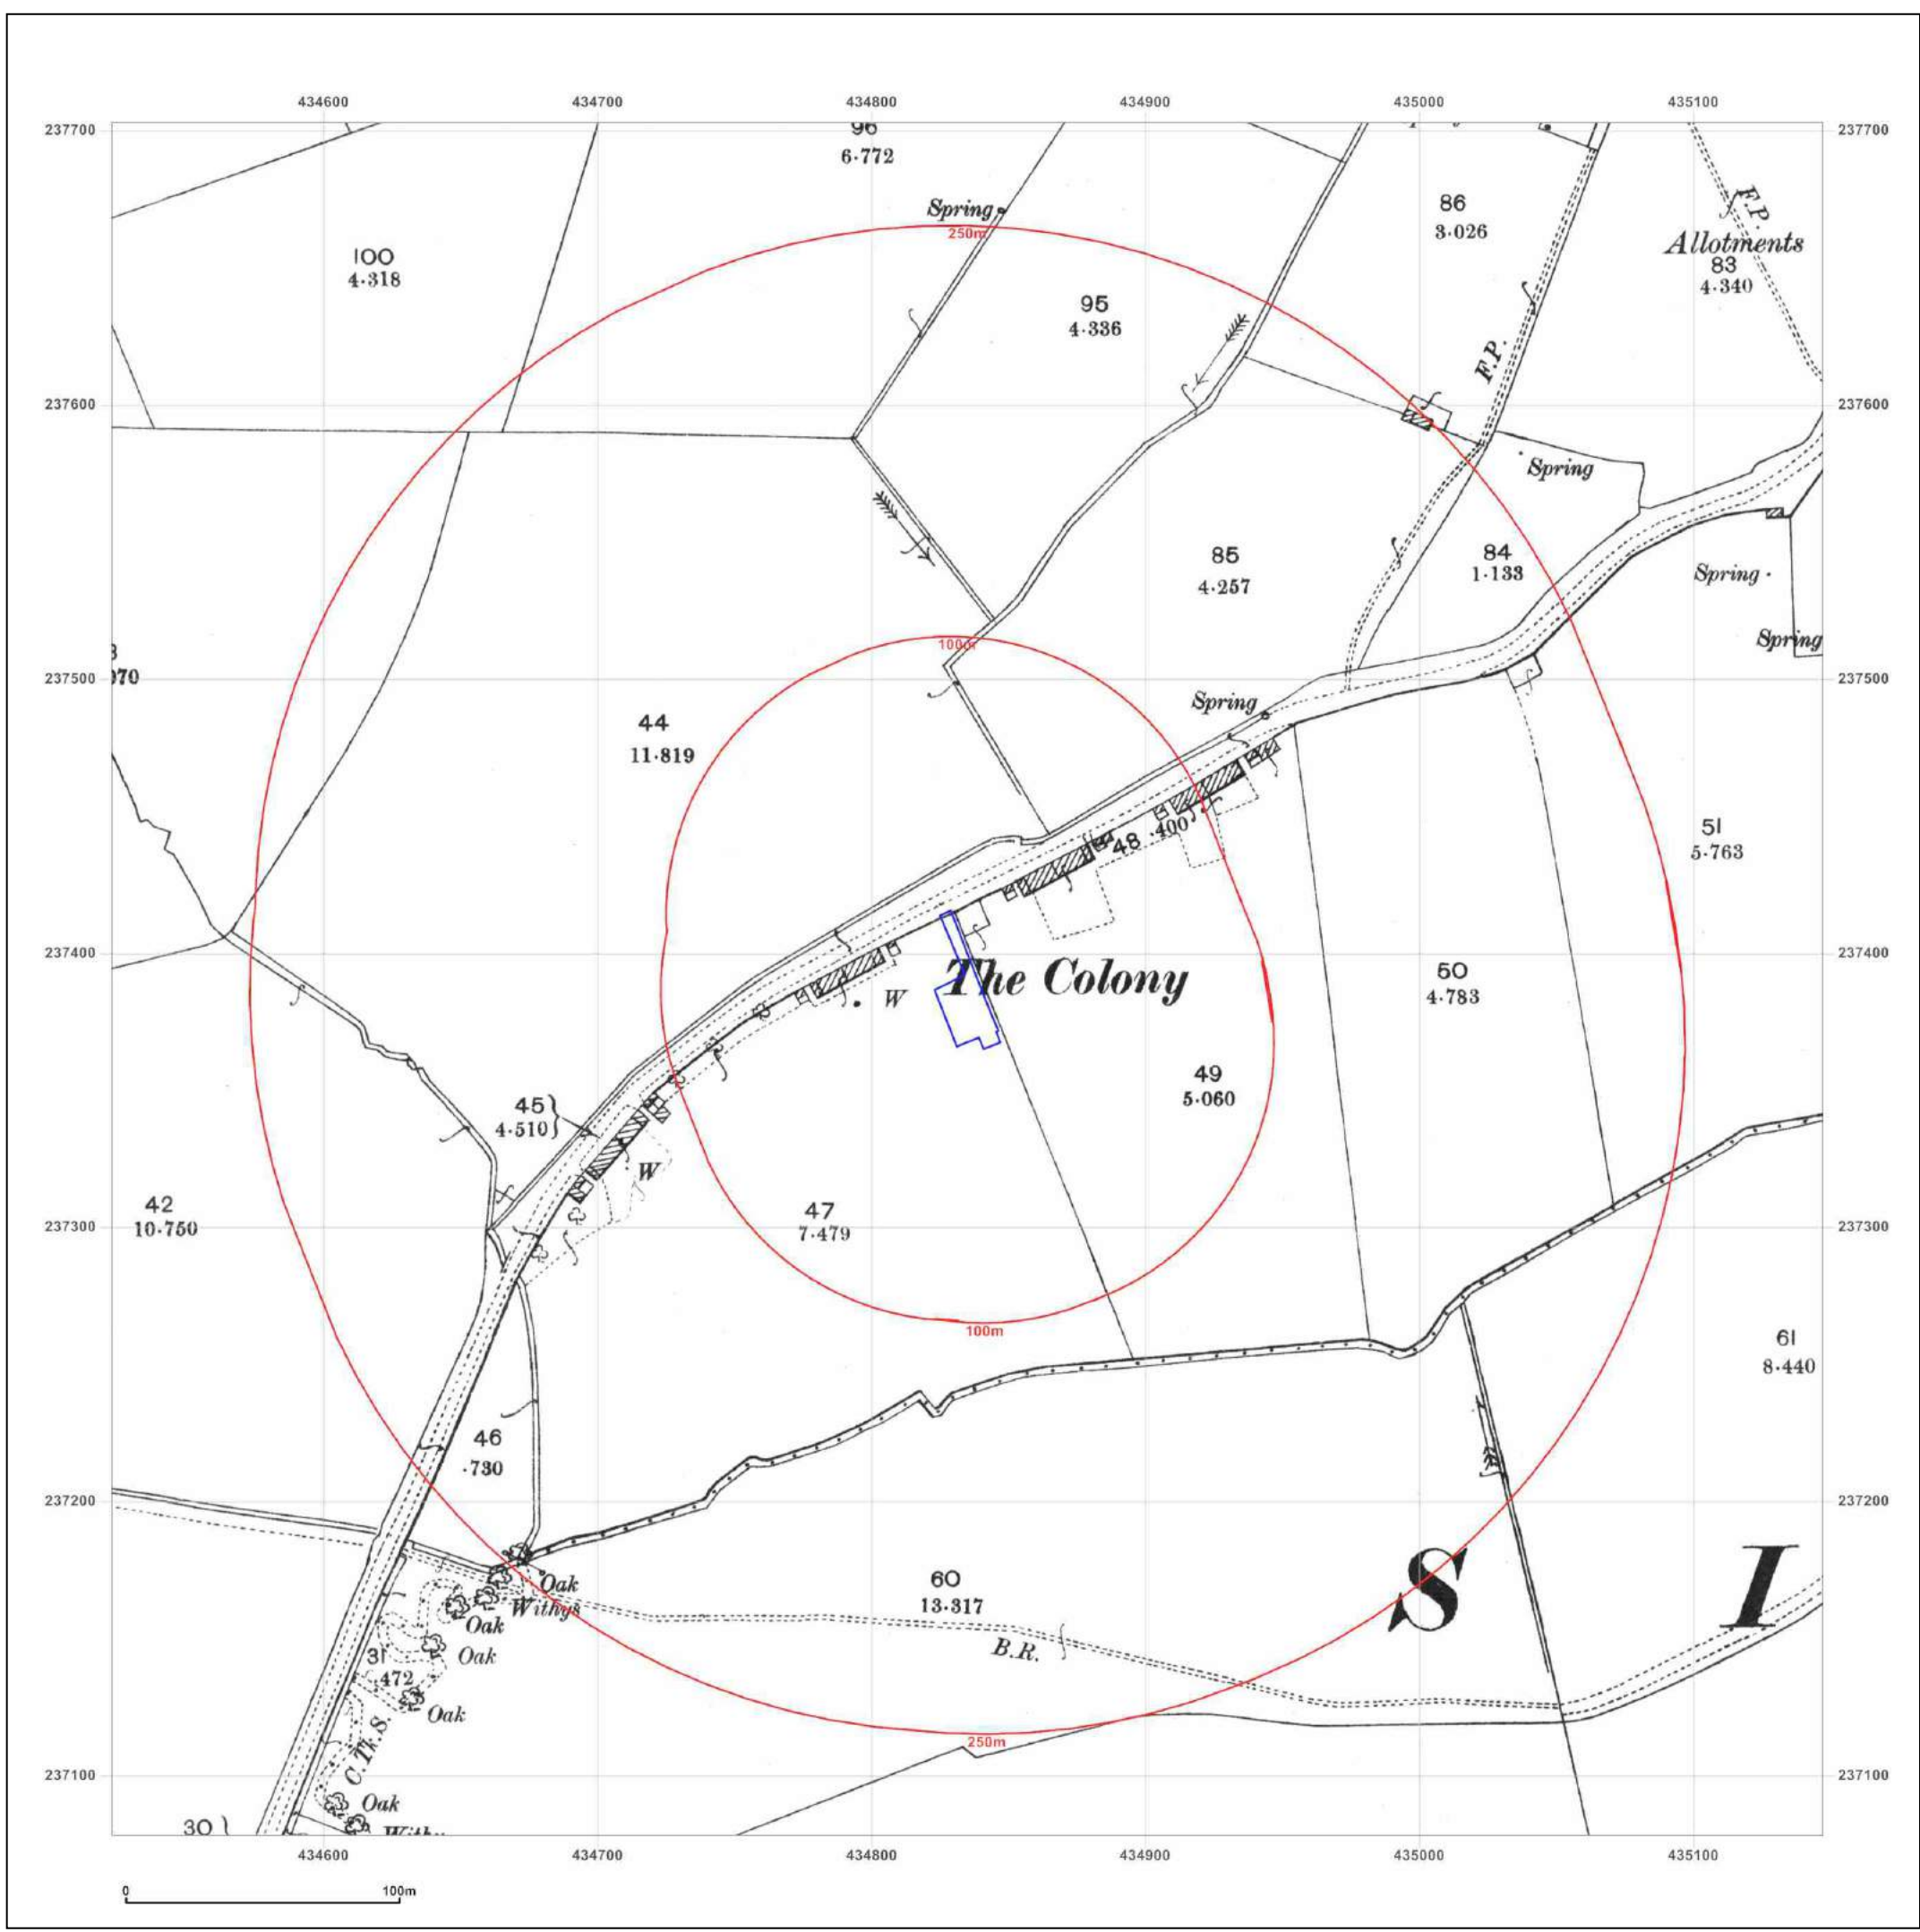

Production date: 03 April 2018

Map legend available at: www.groundsure.com/sites/default/files/groundsure_legend.pdf

Site Details:

MIRAMAR COTTAGE, 5 THE COLONY, COLONY ROAD, SIBFORD GOWER, OX15 5RY

Client Ref: M42463_PO1175
 Report Ref: GS-4851261
 Grid Ref: 434835, 237390

Map Name: County Series

Map date: 1900

Scale: 1:2,500

Printed at: 1:2,500

Surveyed 1900
 Revised 1900
 Edition N/A
 Copyright N/A
 Levelled N/A

Produced by Groundsure Insights
 T: 08444 159000
 E: info@groundsure.com
 W: www.groundsure.com

© Crown copyright and database rights 2018 Ordnance Survey 100035207

Production date: 03 April 2018

Map legend available at: www.groundsure.com/sites/default/files/groundsure_legend.pdf

Site Details:

MIRAMAR COTTAGE, 5 THE COLONY, COLONY ROAD, SIBFORD GOWER, OX15 5RY

Client Ref: M42463_PO1175
Report Ref: GS-4851261
Grid Ref: 434835, 237390

Map Name: County Series

Map date: 1922

Scale: 1:2,500

Printed at: 1:2,500

Surveyed 1922
 Revised 1922
 Edition N/A
 Copyright N/A
 Levelled N/A