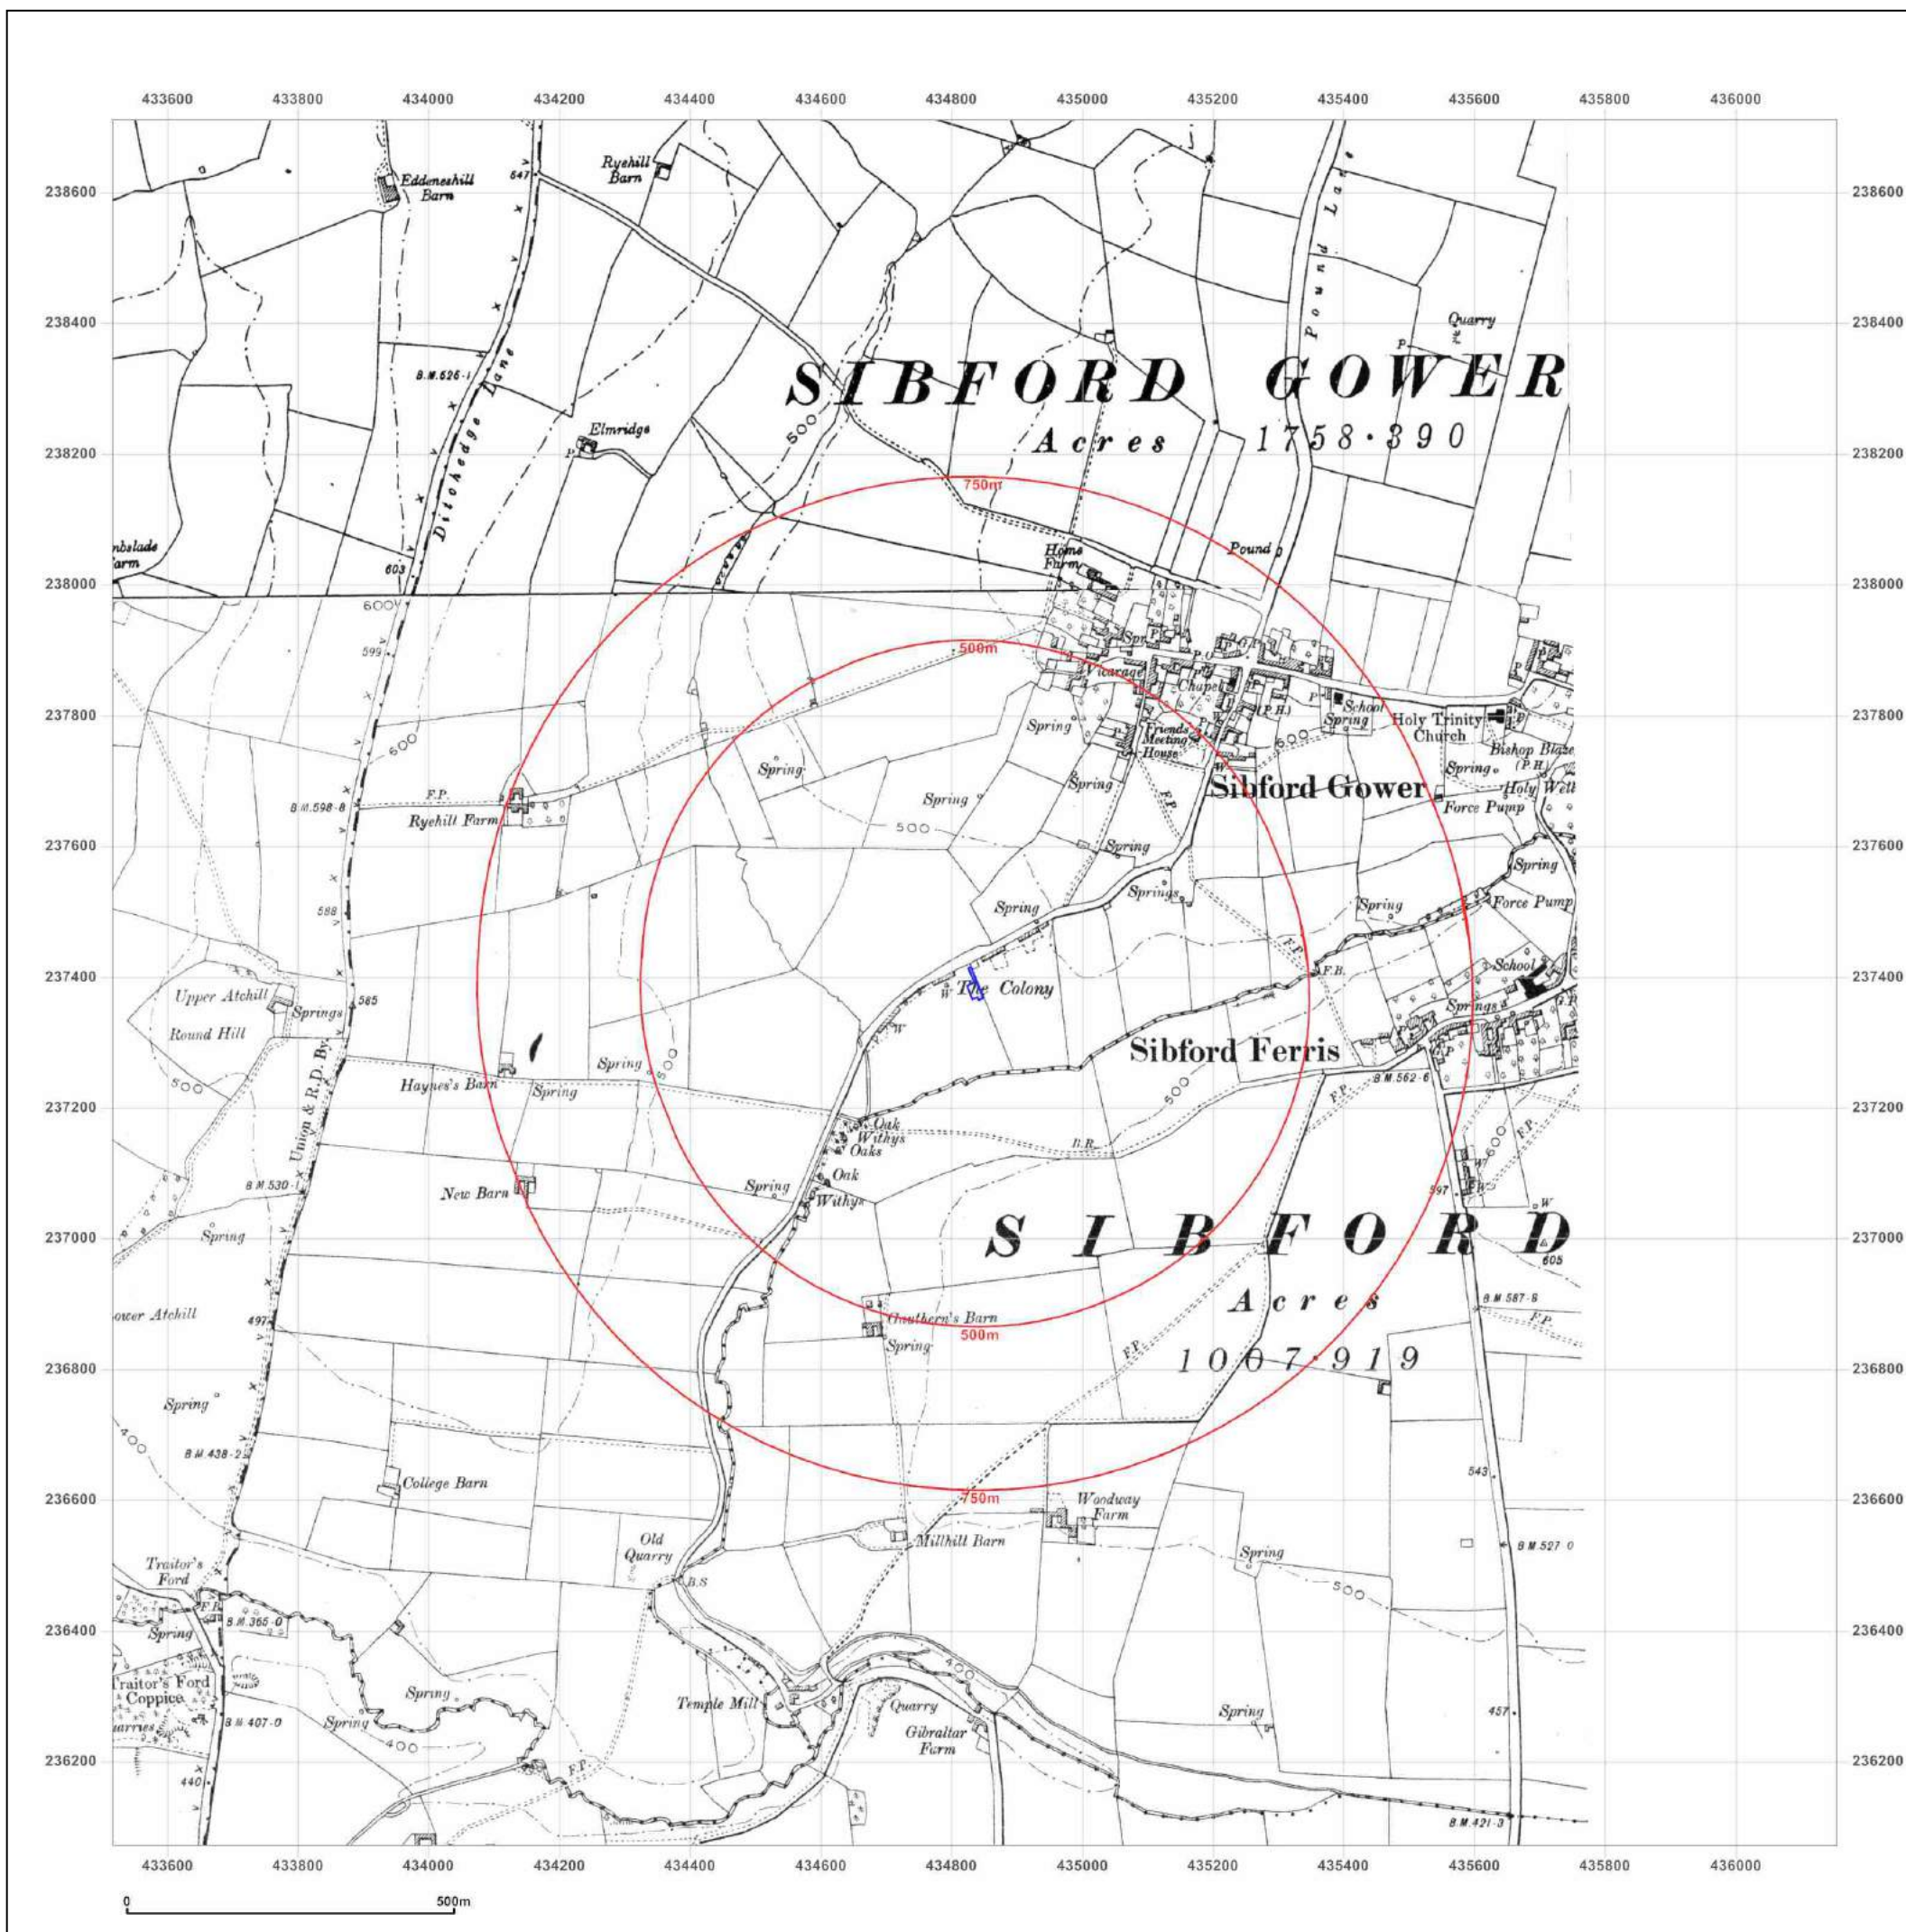

© Crown copyright and database rights 2018 Ordnance Survey 100035207

Production date: 03 April 2018

Map legend available at:
www.groundsure.com/sites/default/files/groundsure_legend.pdf

Site Details:

MIRAMAR COTTAGE, 5 THE COLONY, COLONY ROAD, SIBFORD GOWER, OX15 5RY