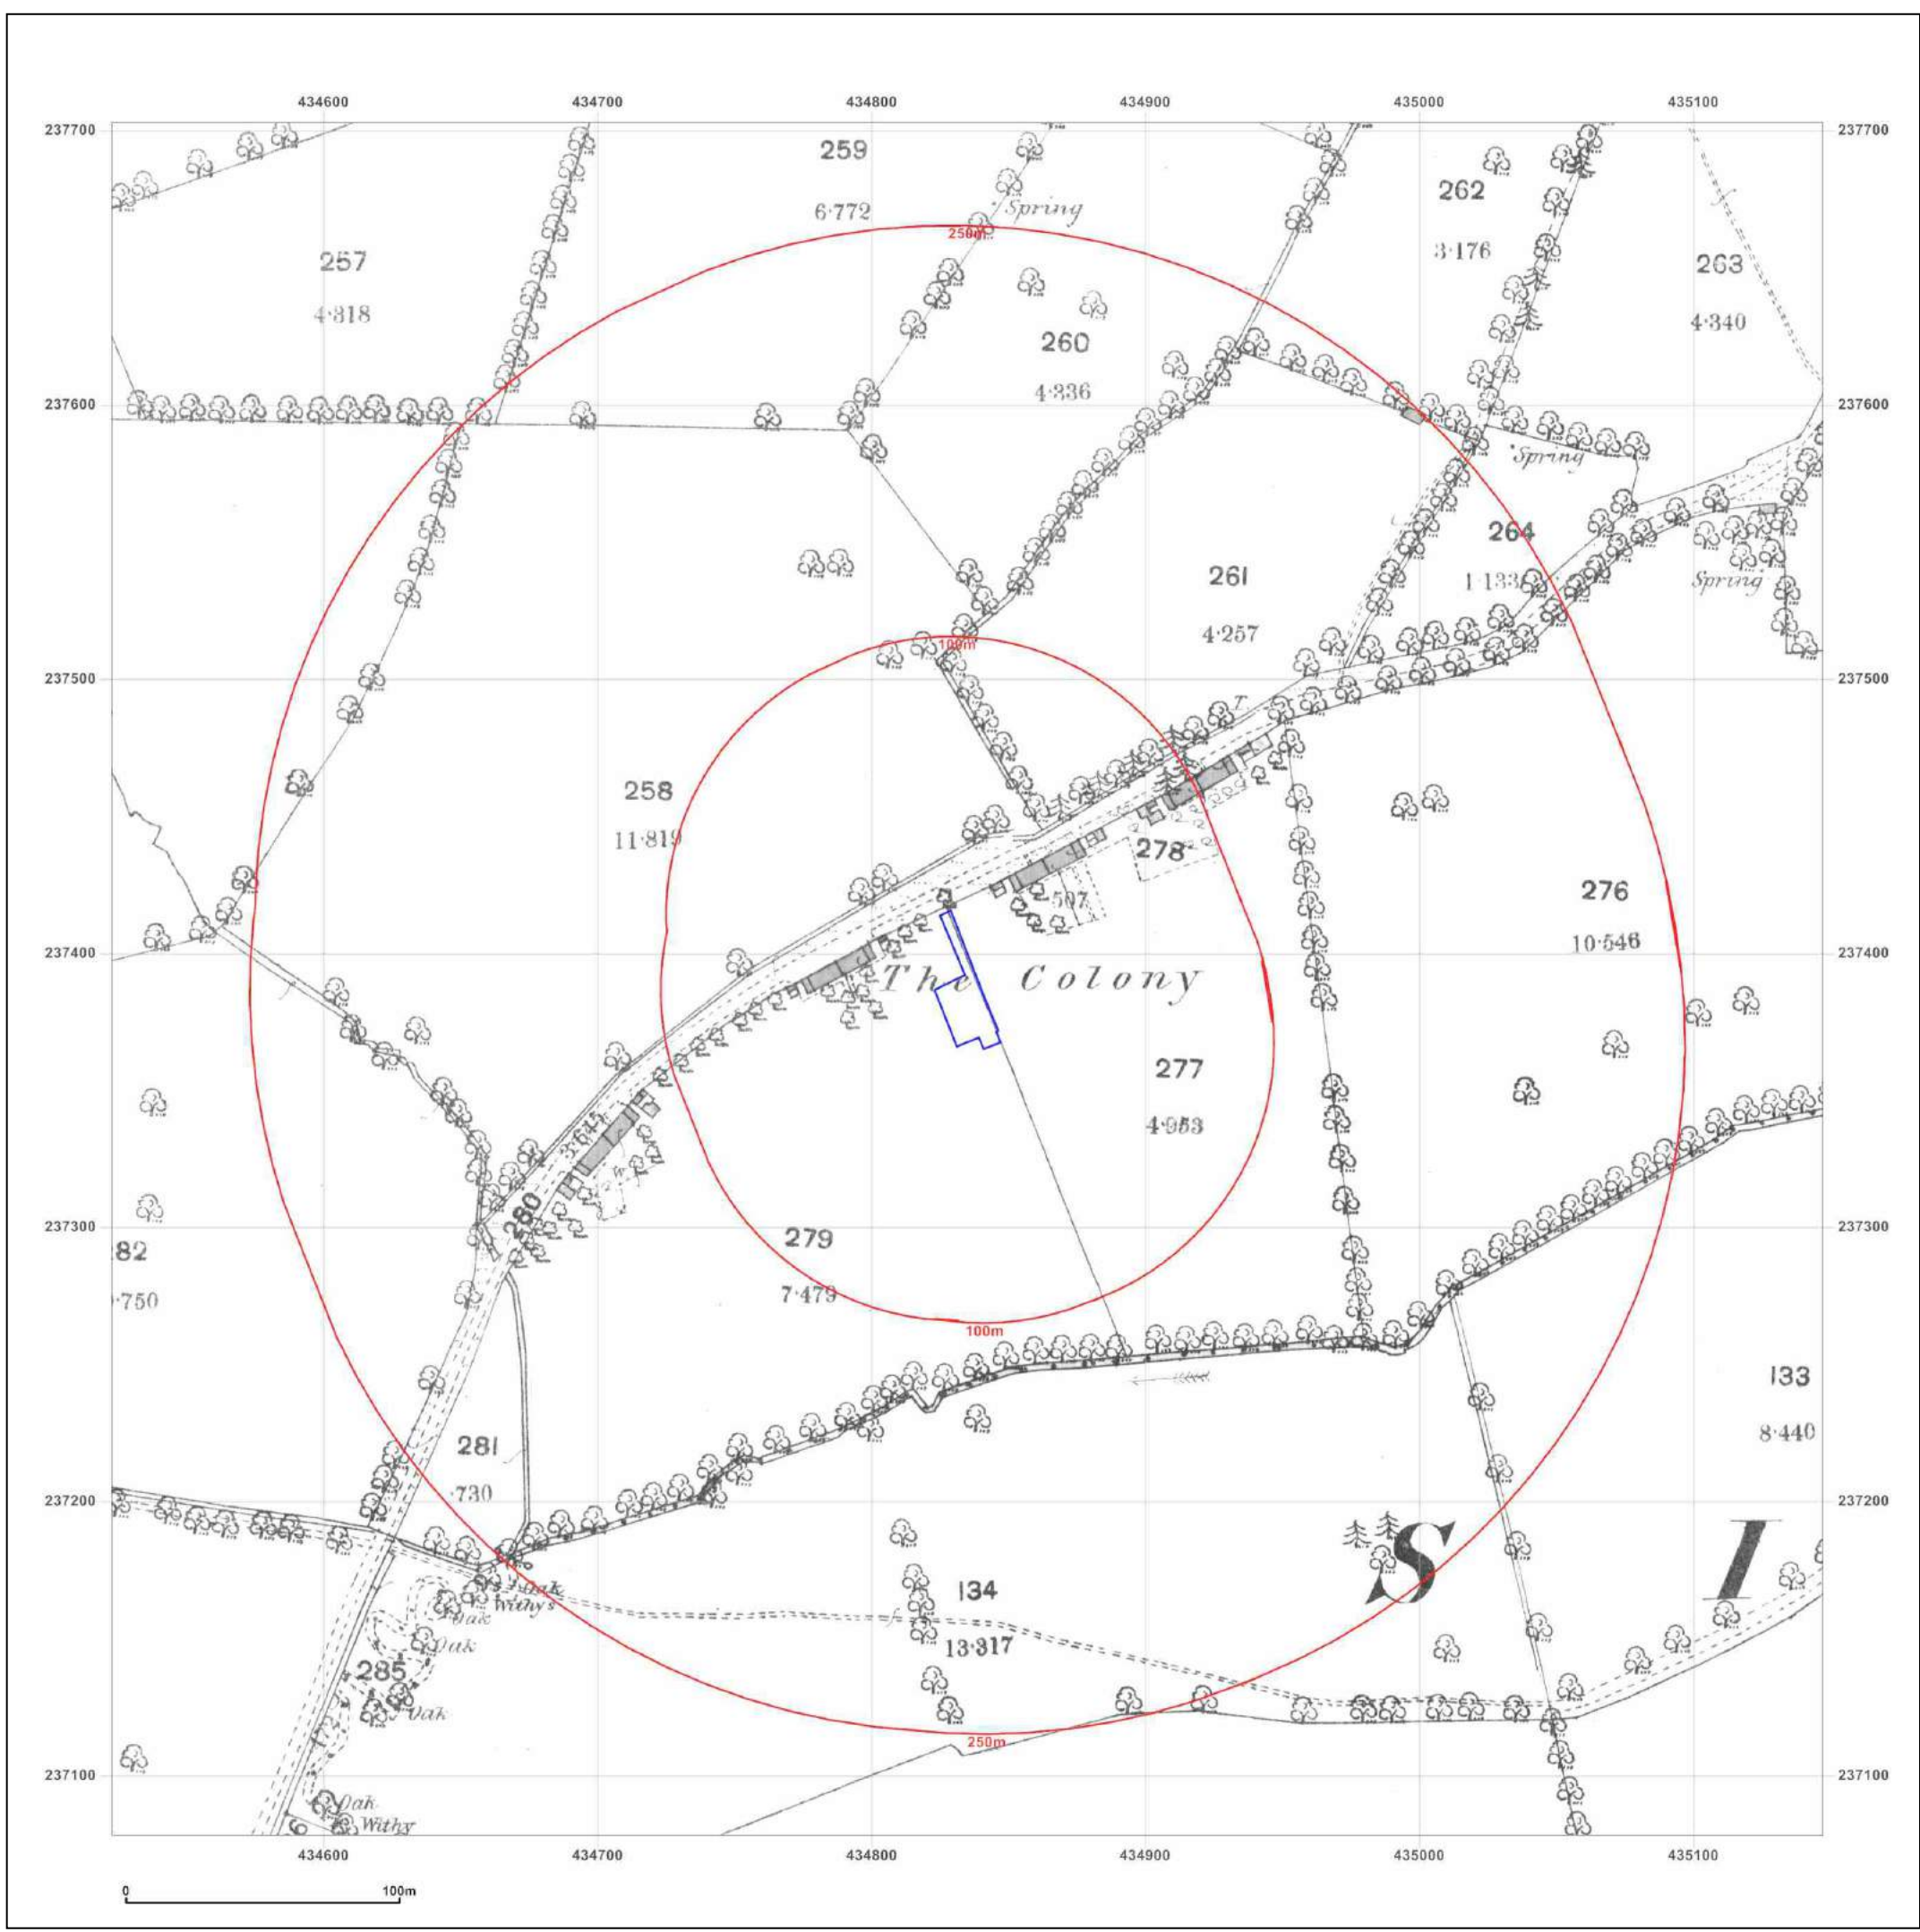

Site Details:

MIRAMAR COTTAGE, 5 THE COLONY, COLONY ROAD, SIBFORD GOWER, OX15 5RY

Client Ref: M42463_PO1175
Report Ref: GS-4851261
Grid Ref: 434835, 237390

Map Name: County Series

Map date: 1886

Scale: 1:2,500

Production date: 03 April 2018

Map legend available at: www.groundsure.com/sites/default/files/groundsure_legend.pdf

Site Details:

MIRAMAR COTTAGE, 5 THE COLONY, COLONY ROAD, SIBFORD GOWER, OX15 5RY

Client Ref: M42463_PO1175
 Report Ref: GS-4851261
 Grid Ref: 434835, 237390

Map Name: County Series

Map date: 1900

Scale: 1:2,500

Printed at: 1:2,500

Surveyed 1900
 Revised 1900
 Edition N/A
 Copyright N/A
 Levelled N/A

Produced by Groundsure Insights
 T: 08444 159000
 E: info@groundsure.com
 W: www.groundsure.com

© Crown copyright and database rights 2018 Ordnance Survey 100035207

Production date: 03 April 2018

Map legend available at: www.groundsure.com/sites/default/files/groundsure_legend.pdf

Site Details:

MIRAMAR COTTAGE, 5 THE COLONY, COLONY ROAD, SIBFORD GOWER, OX15 5RY