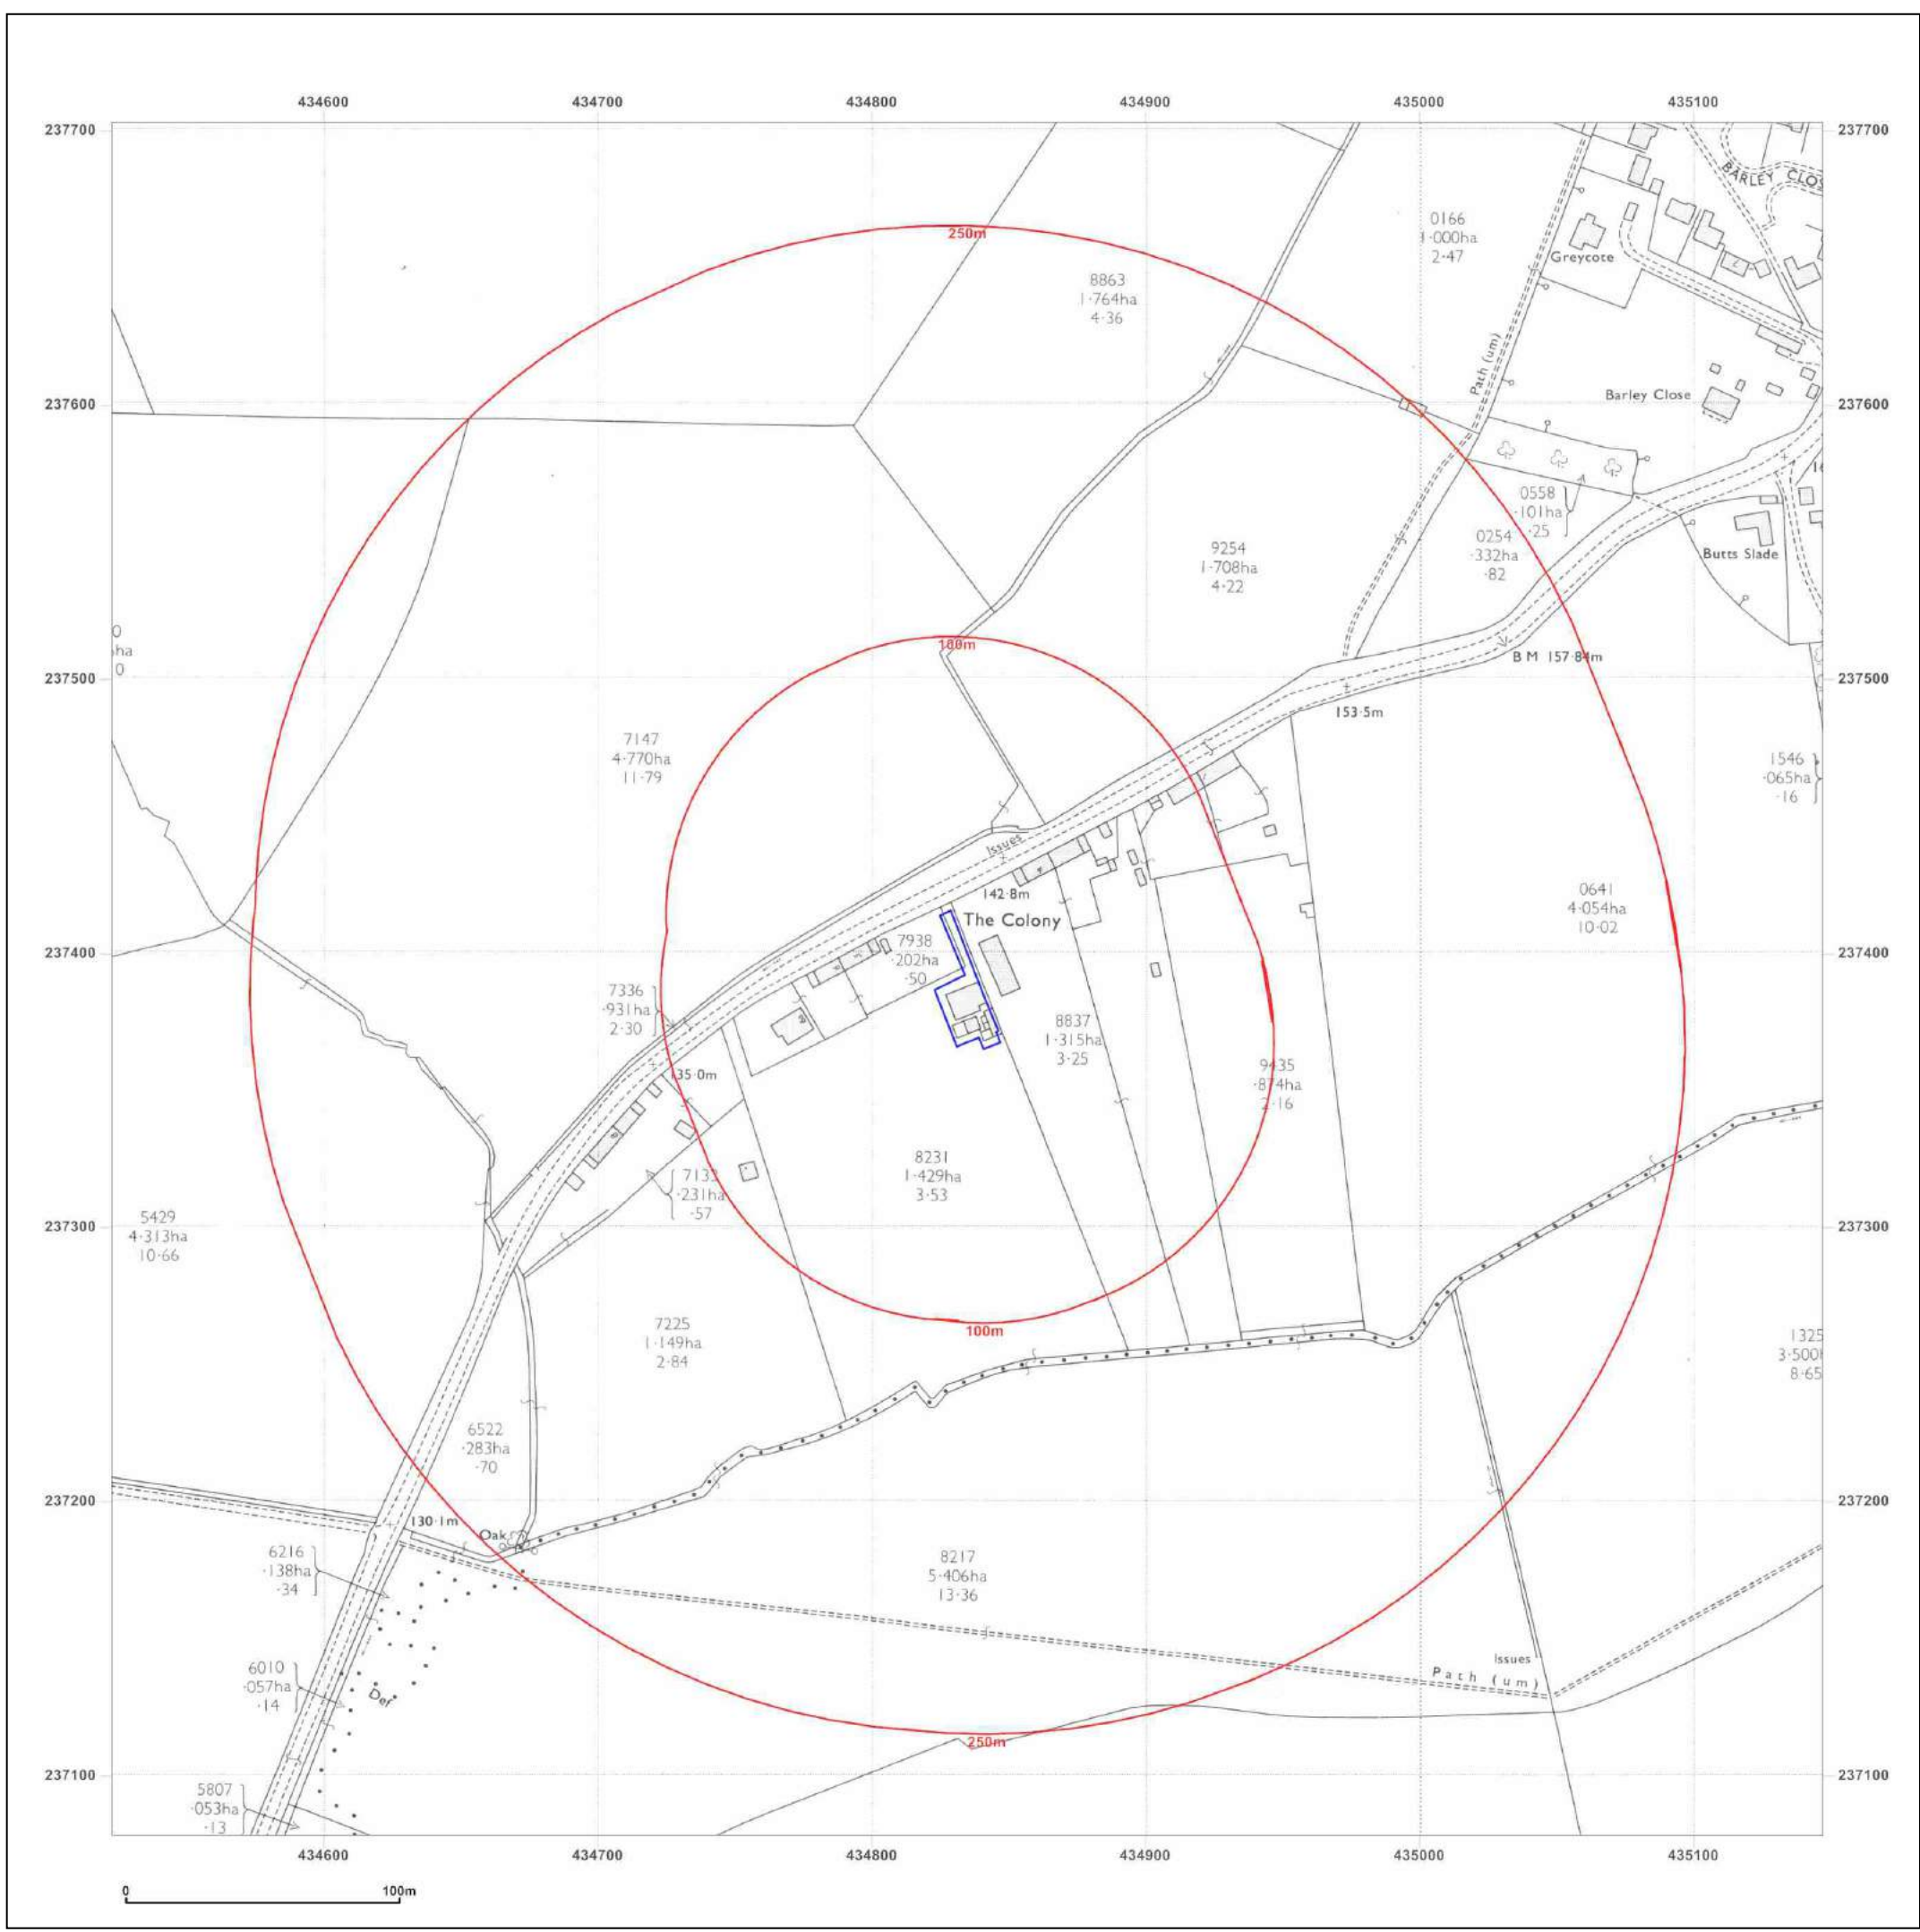

Site Details:

MIRAMAR COTTAGE, 5 THE COLONY, COLONY ROAD, SIBFORD GOWER, OX15 5RY

Client Ref: M42463_PO1175
Report Ref: GS-4851261
Grid Ref: 434835, 237390

Map Name: National Grid

Map date: 1973

Scale: 1:2,500

Printed at: 1:2,500

Surveyed 1973
Revised 1973
Edition N/A
Copyright 1974
Levelled 1970

Produced by Groundsure Insights
T: 08444 159000
E: info@groundsure.com
W: www.groundsure.com

© Crown copyright and database rights 2018 Ordnance Survey 100035207

Production date: 03 April 2018

Map legend available at:
www.groundsure.com/sites/default/files/groundsure_legend.pdf