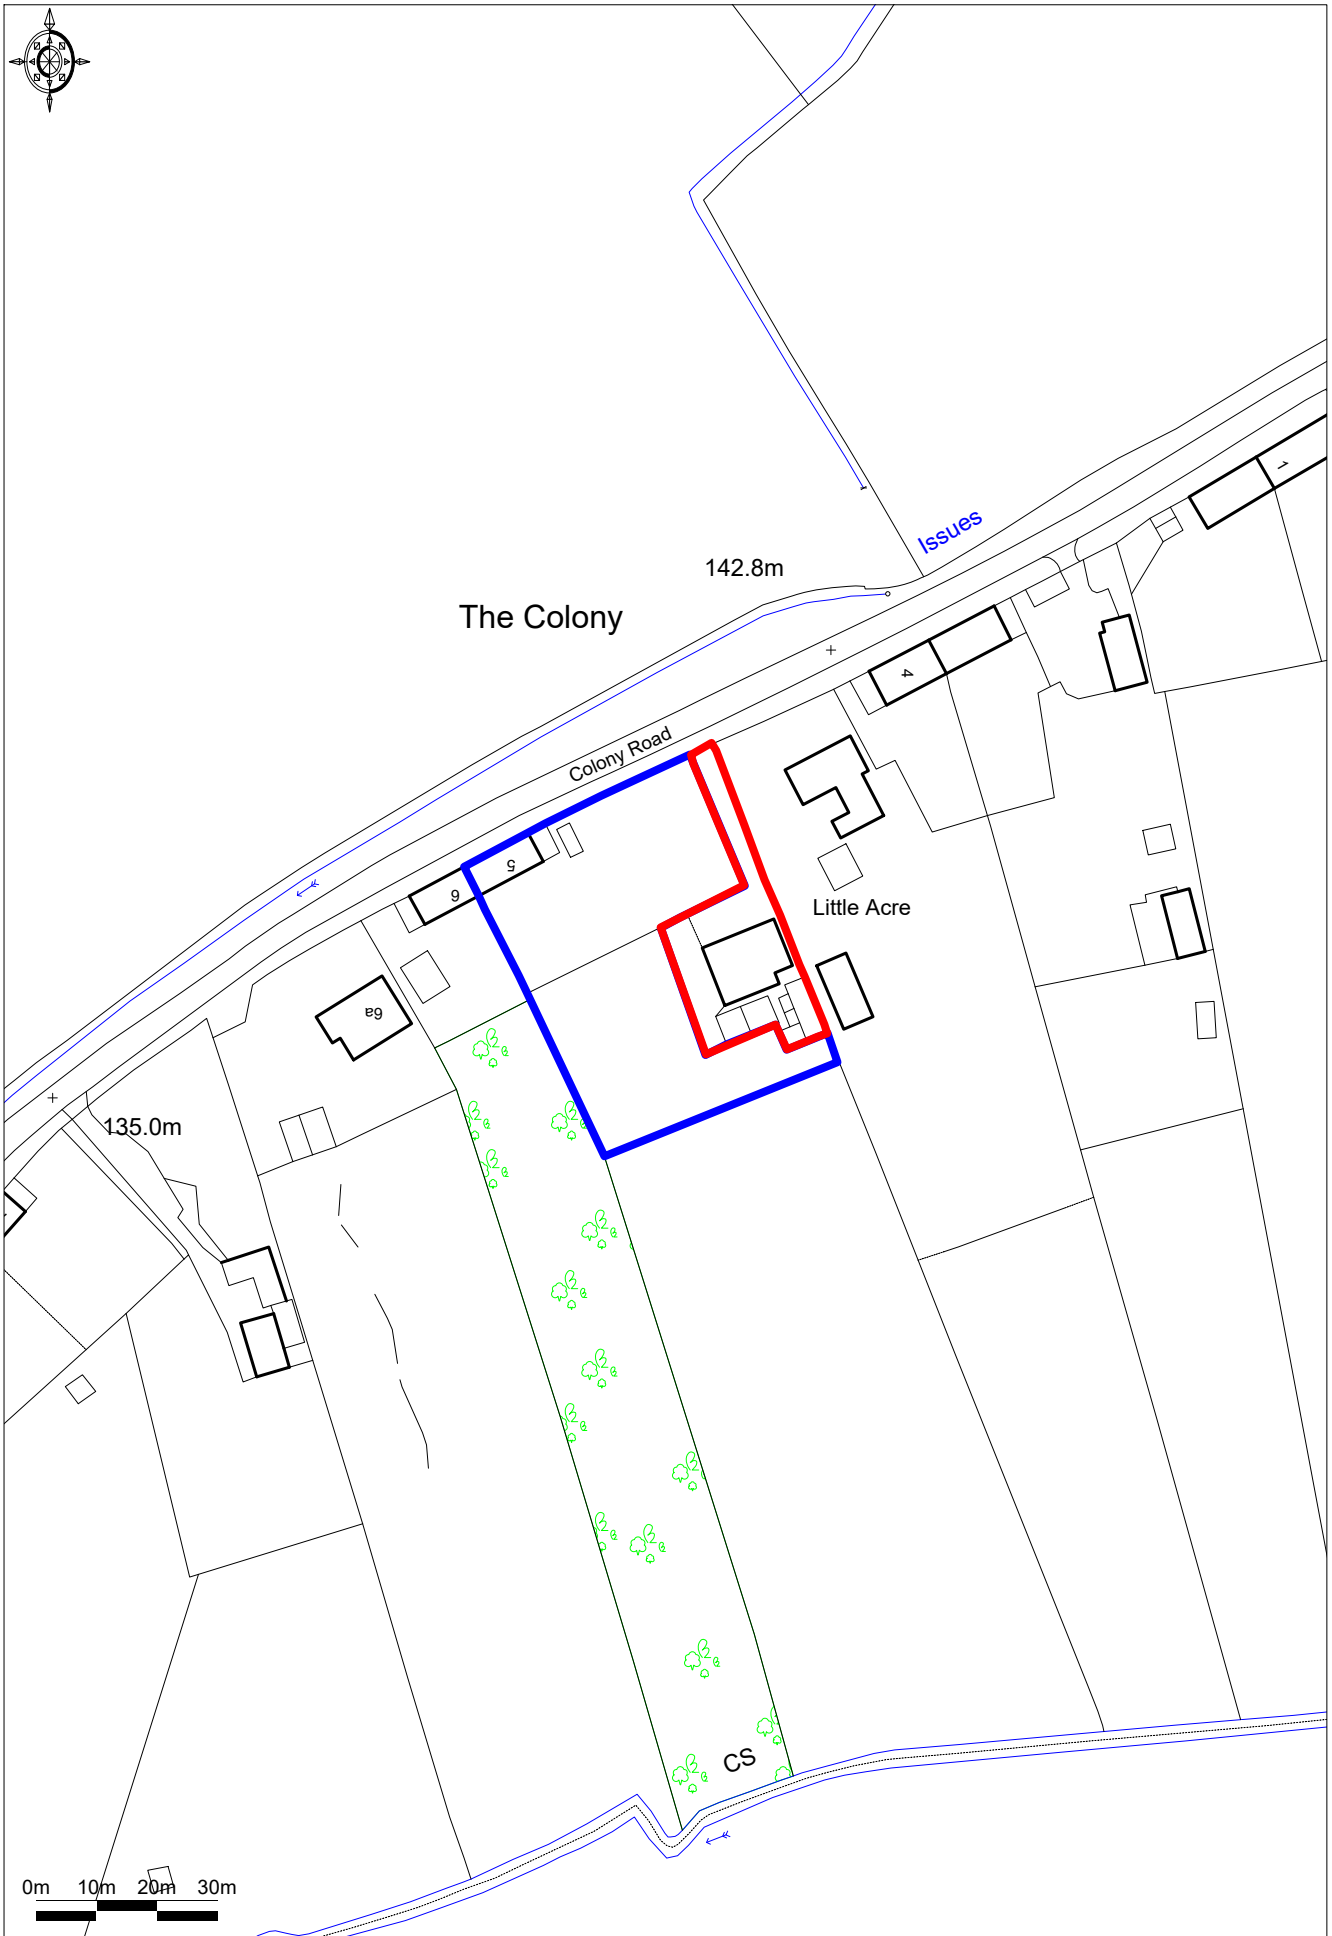

5 The Colony, Sibford Gower
Site Location Plan