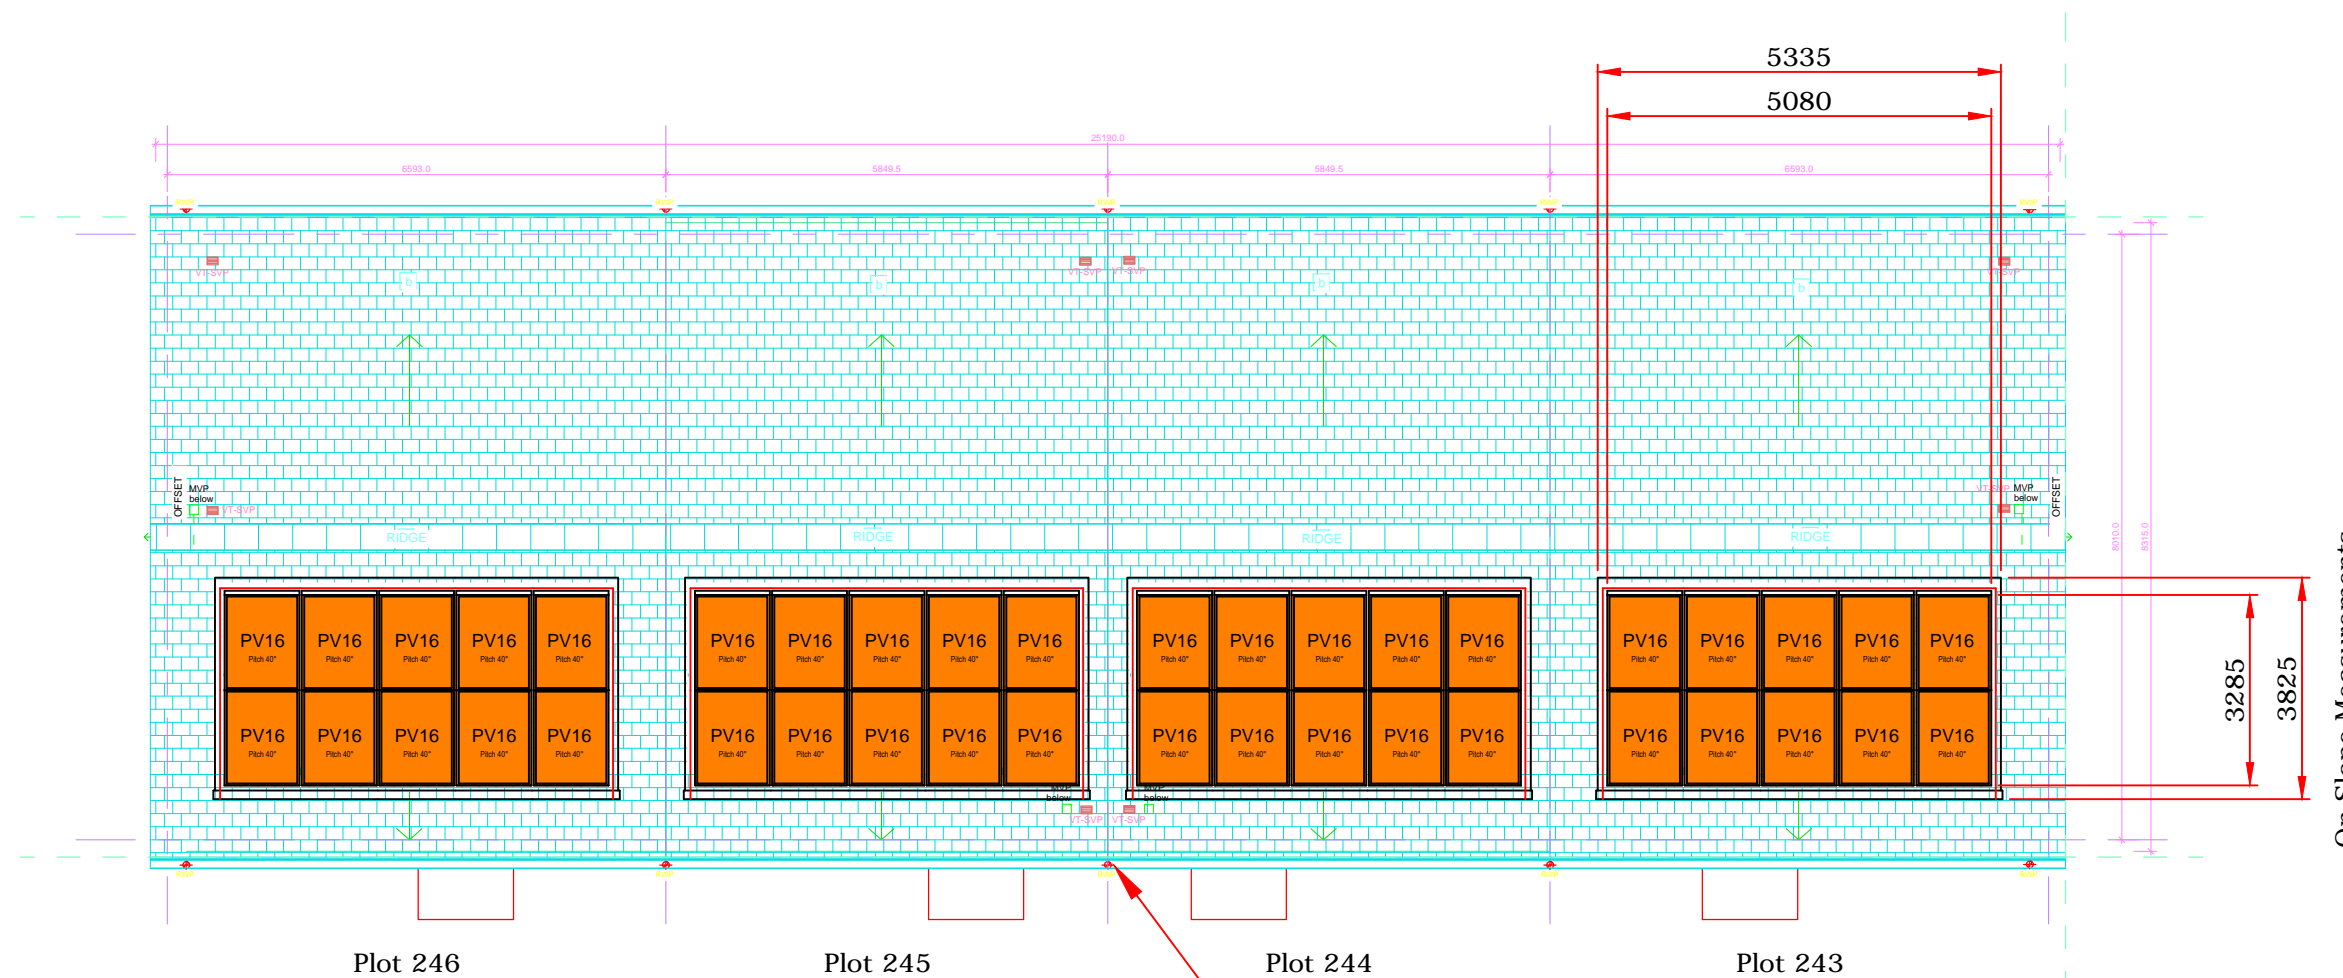

DRAWING LEGEND

Per Plot
 Installed Power: 2.6 kWp
 10 Modules 260Wp each
 Modules @40 Degrees

 PV16
 1640x992mm
 21kg

On Slope Measurements

Front Elevation

Rev	Description	Dwn	Chk	Date

**PHOTON
 ENERGY**

© Photon Energy Ltd
 8 Windsor Square
 Silver Street
 Reading, RG1 2TH
 Tel +44 118 997 7470
 info@photonenergy.co.uk
 www.photonenergy.co.uk
 All rights reserved

Project Number: I1546	
Project Name: NW Bicester Phase 2	
Drawing By: Rikki Baker	Scale: 1:100 @ A3
Checked By: Nikolaos Kallitsis	Date: 08/02/2017
Drawing Name: PV Roof Layout - Plan View Plots 243-246	
Drawing No: I1546-102-01	Rev: -