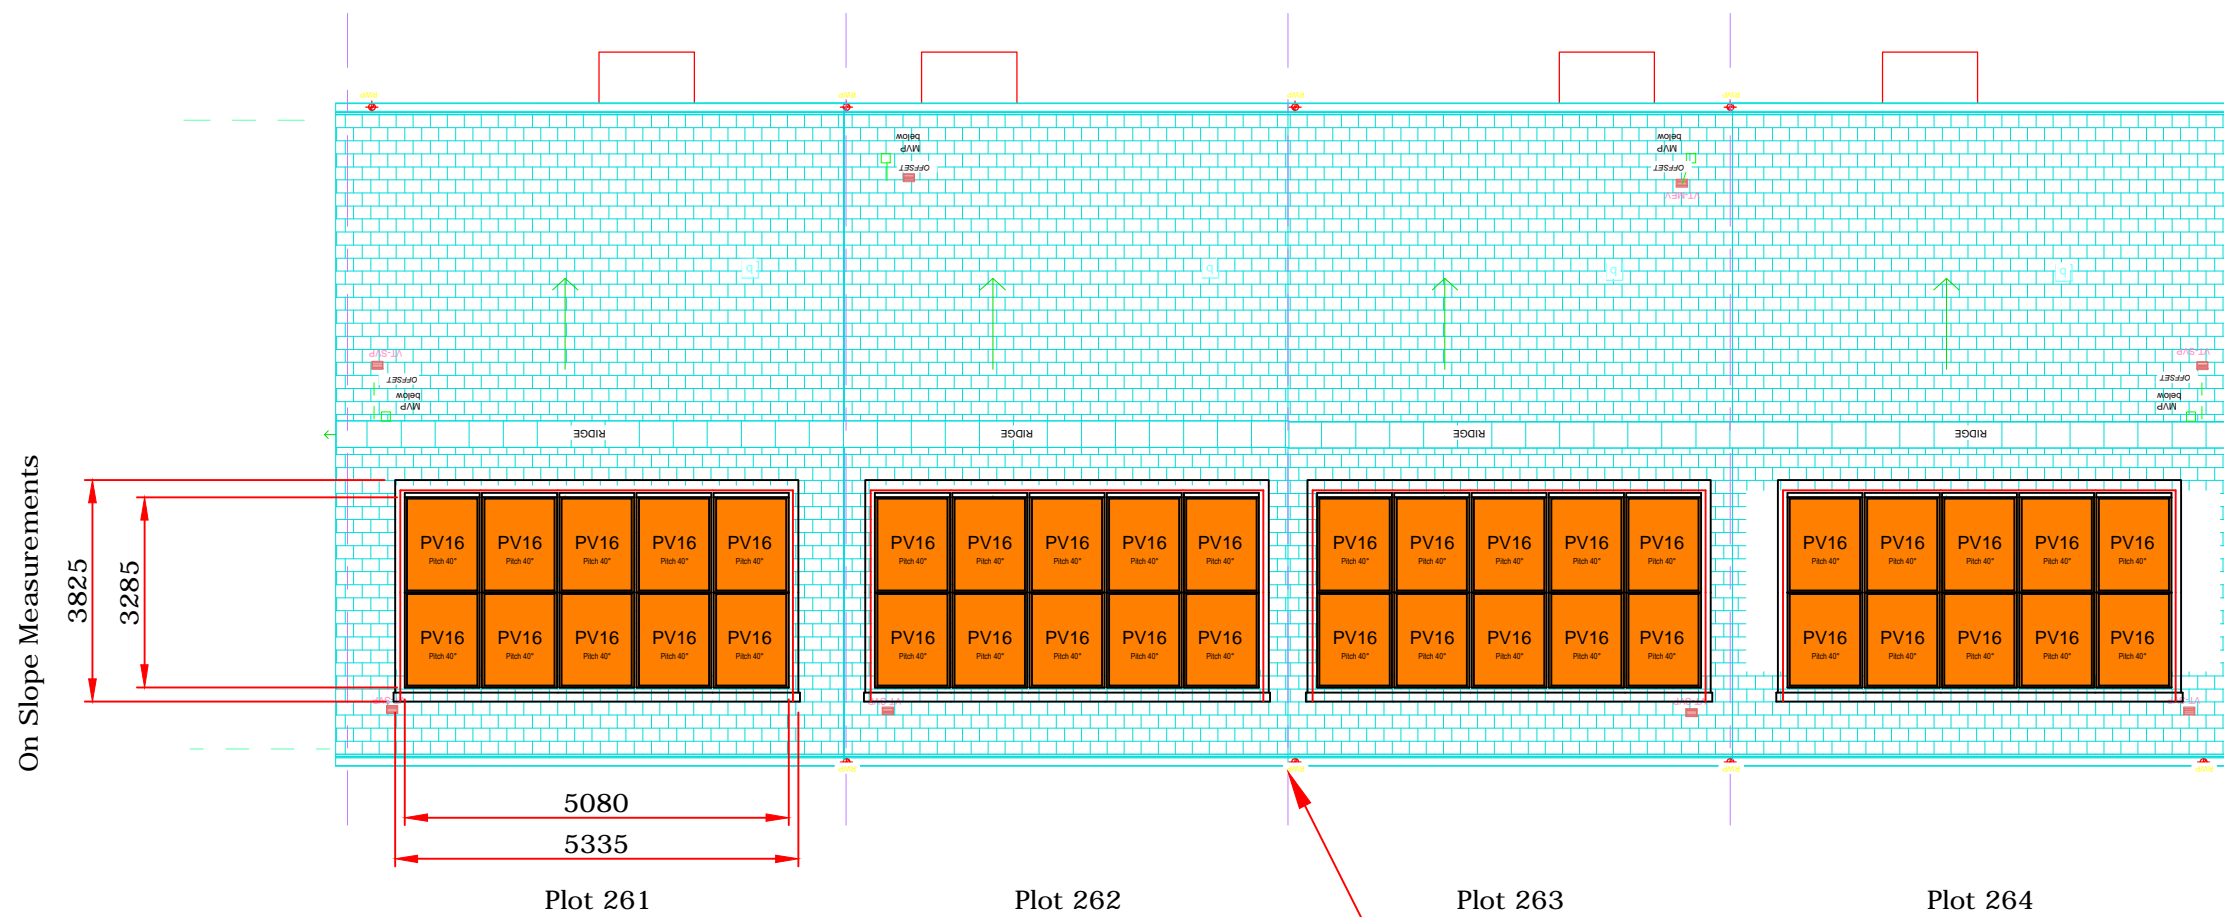

DRAWING LEGEND

Per Plot
 Installed Power: 2.6 kWp
 10 Modules 260Wp each
 Modules @40 Degrees

 PV16
 1640x992mm
 21kg

On Slope Measurements

Rev	Description	Dwn	Chk	Date

**PHOTON
 ENERGY**

© Photon Energy Ltd
 8 Windsor Square
 Silver Street
 Reading, RG1 2TH
 Tel +44 118 997 7470
 info@photonenergy.co.uk
 www.photonenergy.co.uk
 All rights reserved

Project Number: I1546	
Project Name: NW Bicester Phase 2	
Drawing By: Rikki Baker	Scale: 1:100 @ A3
Checked By: Nikolaos Kallitsis	Date: 08/02/2017
Drawing Name: PV Roof Layout - Plan View Plots 261-264	
Drawing No: I1546-104-01	Rev: -

Rear Elevation