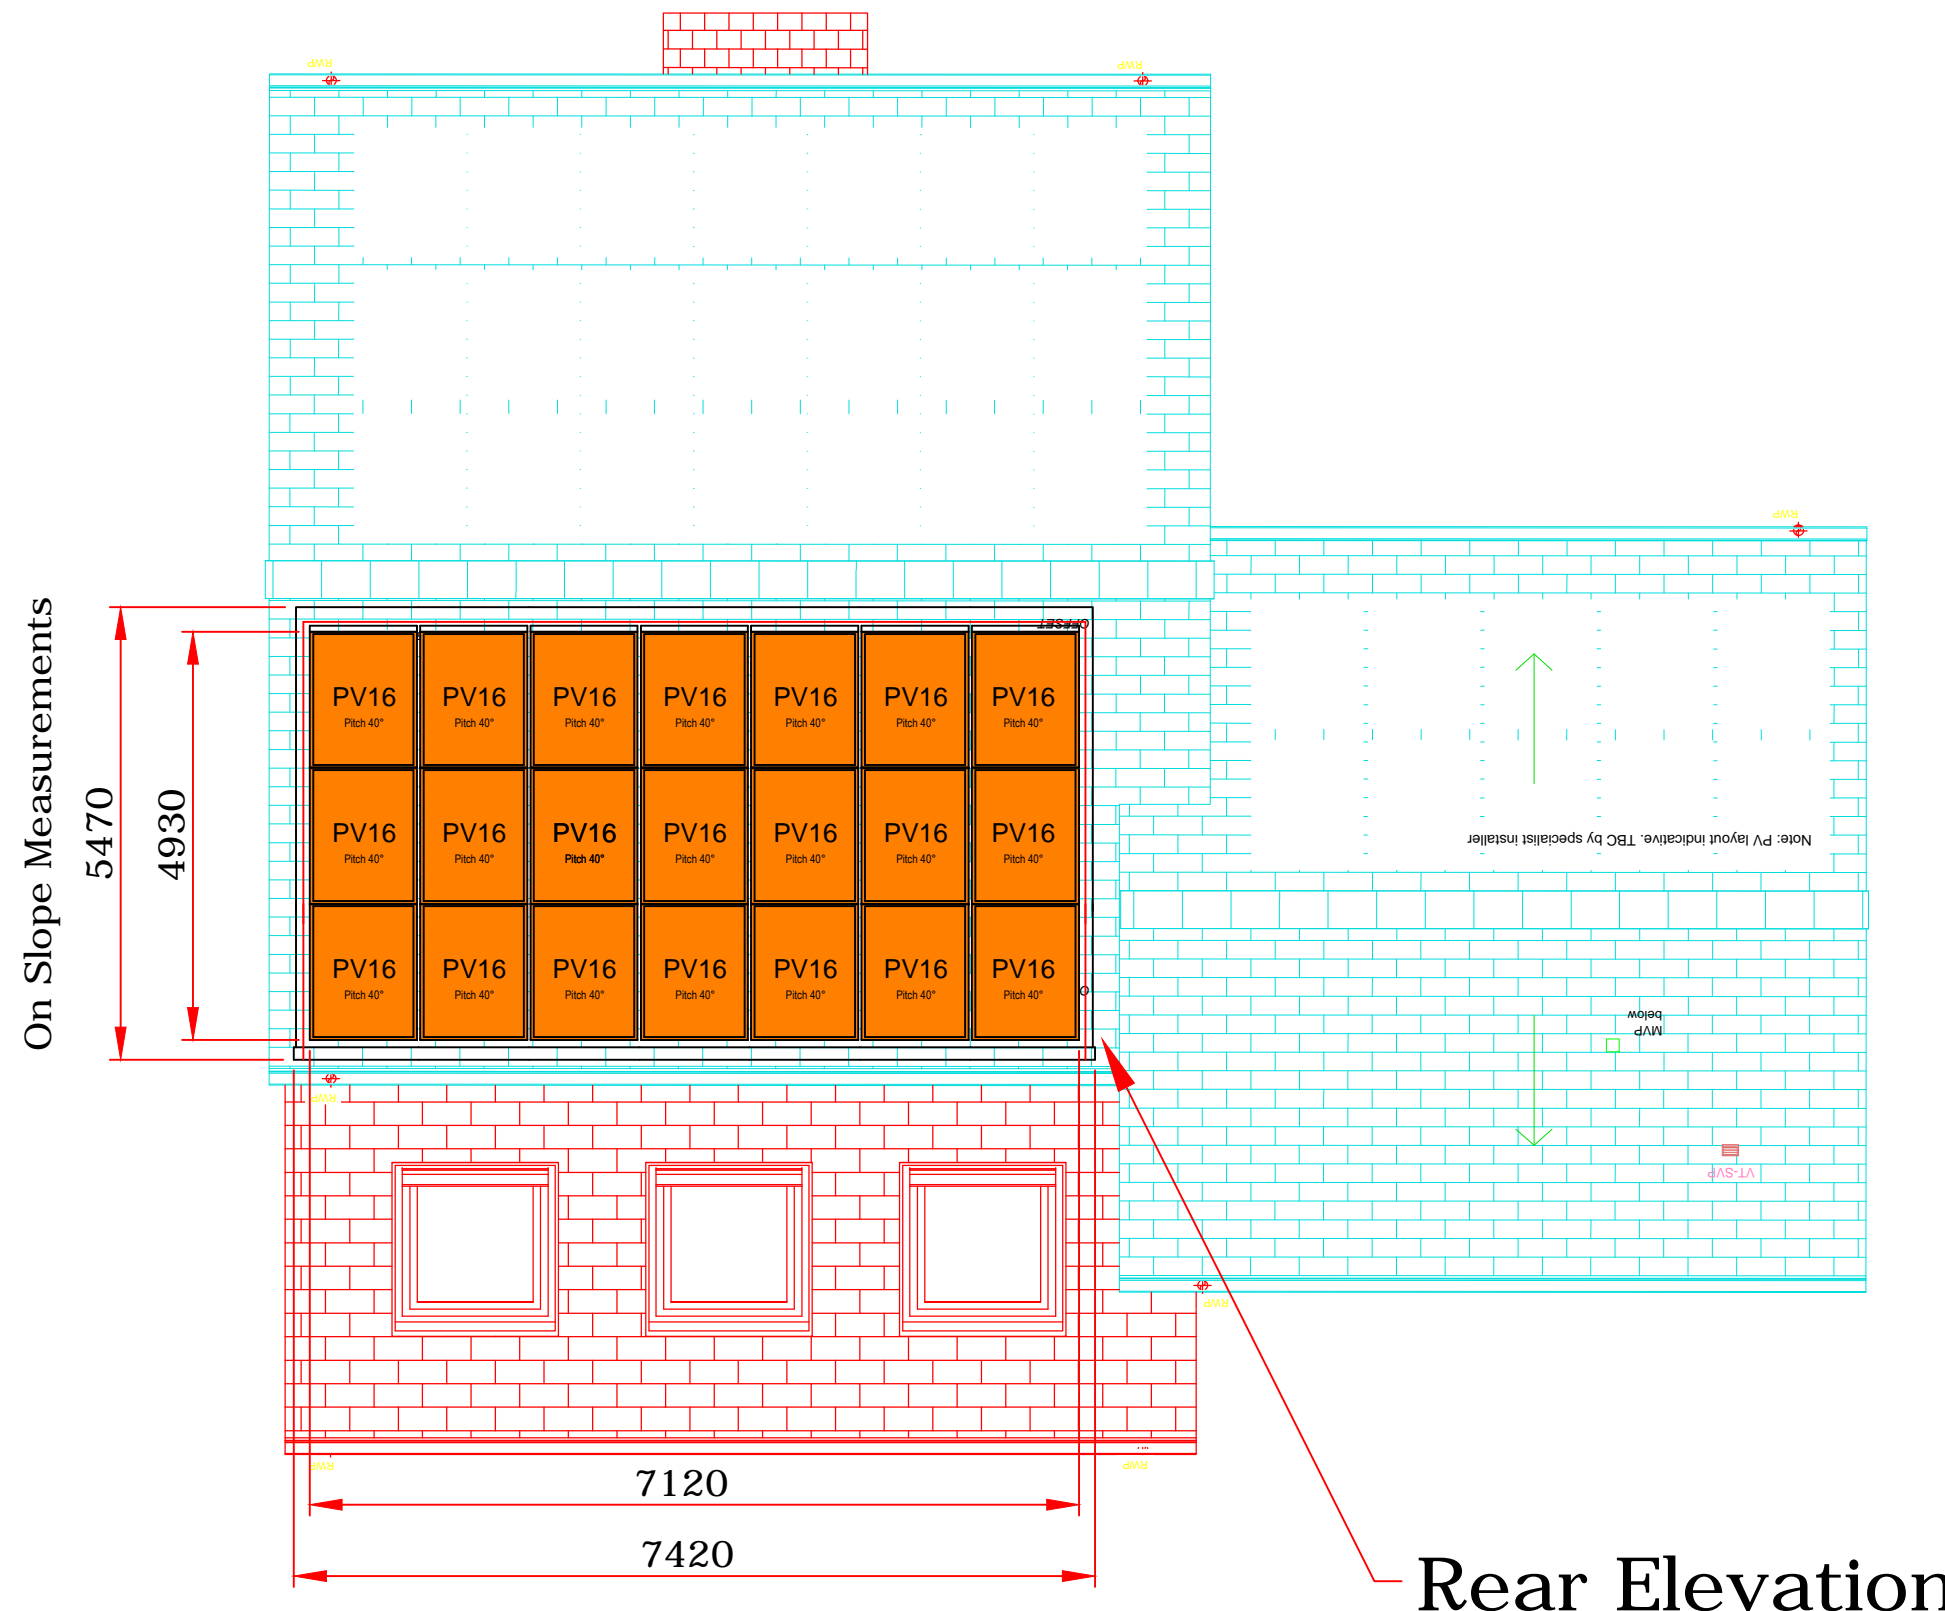

DRAWING LEGEND

Per Plot
 Installed Power: 5.46 kWp
 21 Modules 260Wp each
 Modules @40 Degrees

 PV16
 1640x992mm
 21kg

Rear Elevation

Plot 231 (Opposite Hand)
 Plot 232 (As Shown)

Rev	Description	Dwn	Chk	Date

**PHOTON
 ENERGY**

© Photon Energy Ltd
 8 Windsor Square
 Silver Street
 Reading, RG1 2TH
 Tel +44 118 997 7470
 info@photonenergy.co.uk
 www.photonenergy.co.uk
 All rights reserved

Project Number: I1546	
Project Name: NW Bicester Phase 2	
Drawing By: Rikki Baker	Scale: 1:70 @ A3
Checked By: Nikolaos Kallitsis	Date: 09/02/2017
Drawing Name: PV Roof Layout - Plan View Plots 231-232	
Drawing No: I1546-108-01	Rev: -