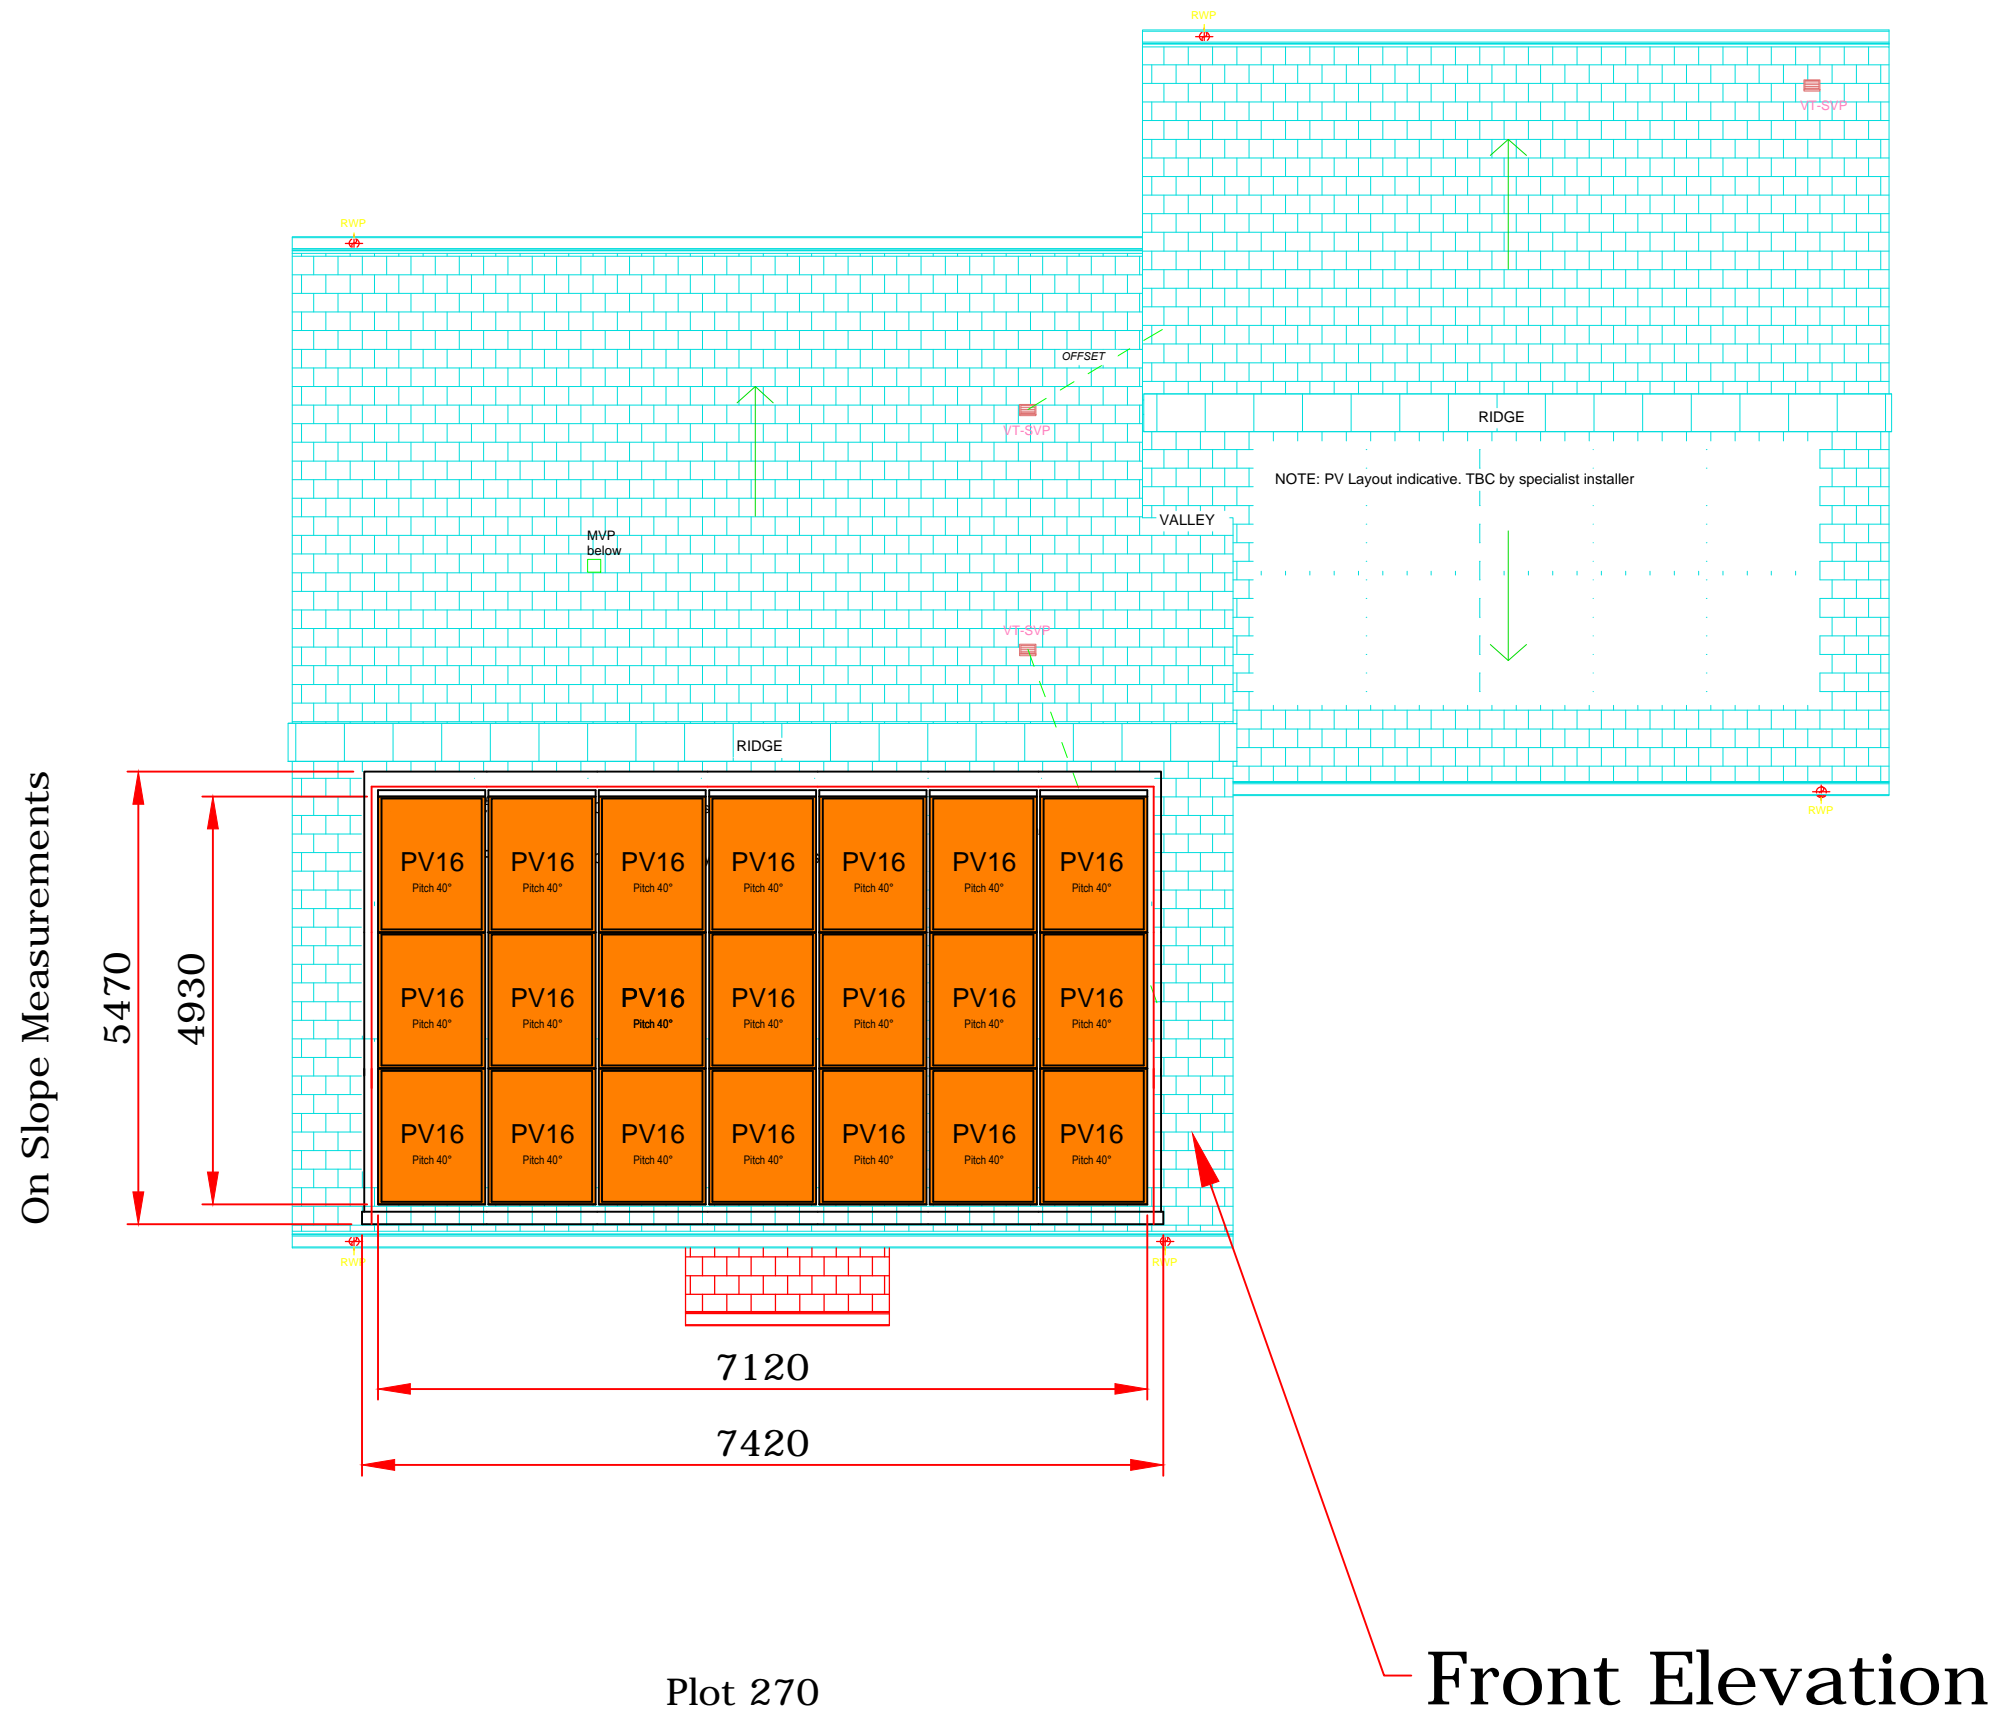

DRAWING LEGEND

Per Plot
 Installed Power: 5.46 kWp
 21 Modules 260Wp each
 Modules @40 Degrees

 PV16 PV Modules 260Wp
 1640x992mm
 21kg

Front Elevation

Rev	Description	Dwn	Chk	Date

**PHOTON
 ENERGY**

© Photon Energy Ltd
 8 Windsor Square
 Silver Street
 Reading, RG1 2TH
 Tel +44 118 997 7470
 info@photonenergy.co.uk
 www.photonenergy.co.uk
 All rights reserved

Project Number: I1546	
Project Name: NW Bicester Phase 2	
Drawing By: Rikki Baker	Scale: 1:70 @ A3
Checked By: Nikolaos Kallitsis	Date: 09/02/2017
Drawing Name: PV Roof Layout - Plan View Plot 270	
Drawing No: I1546-110-01	Rev: -