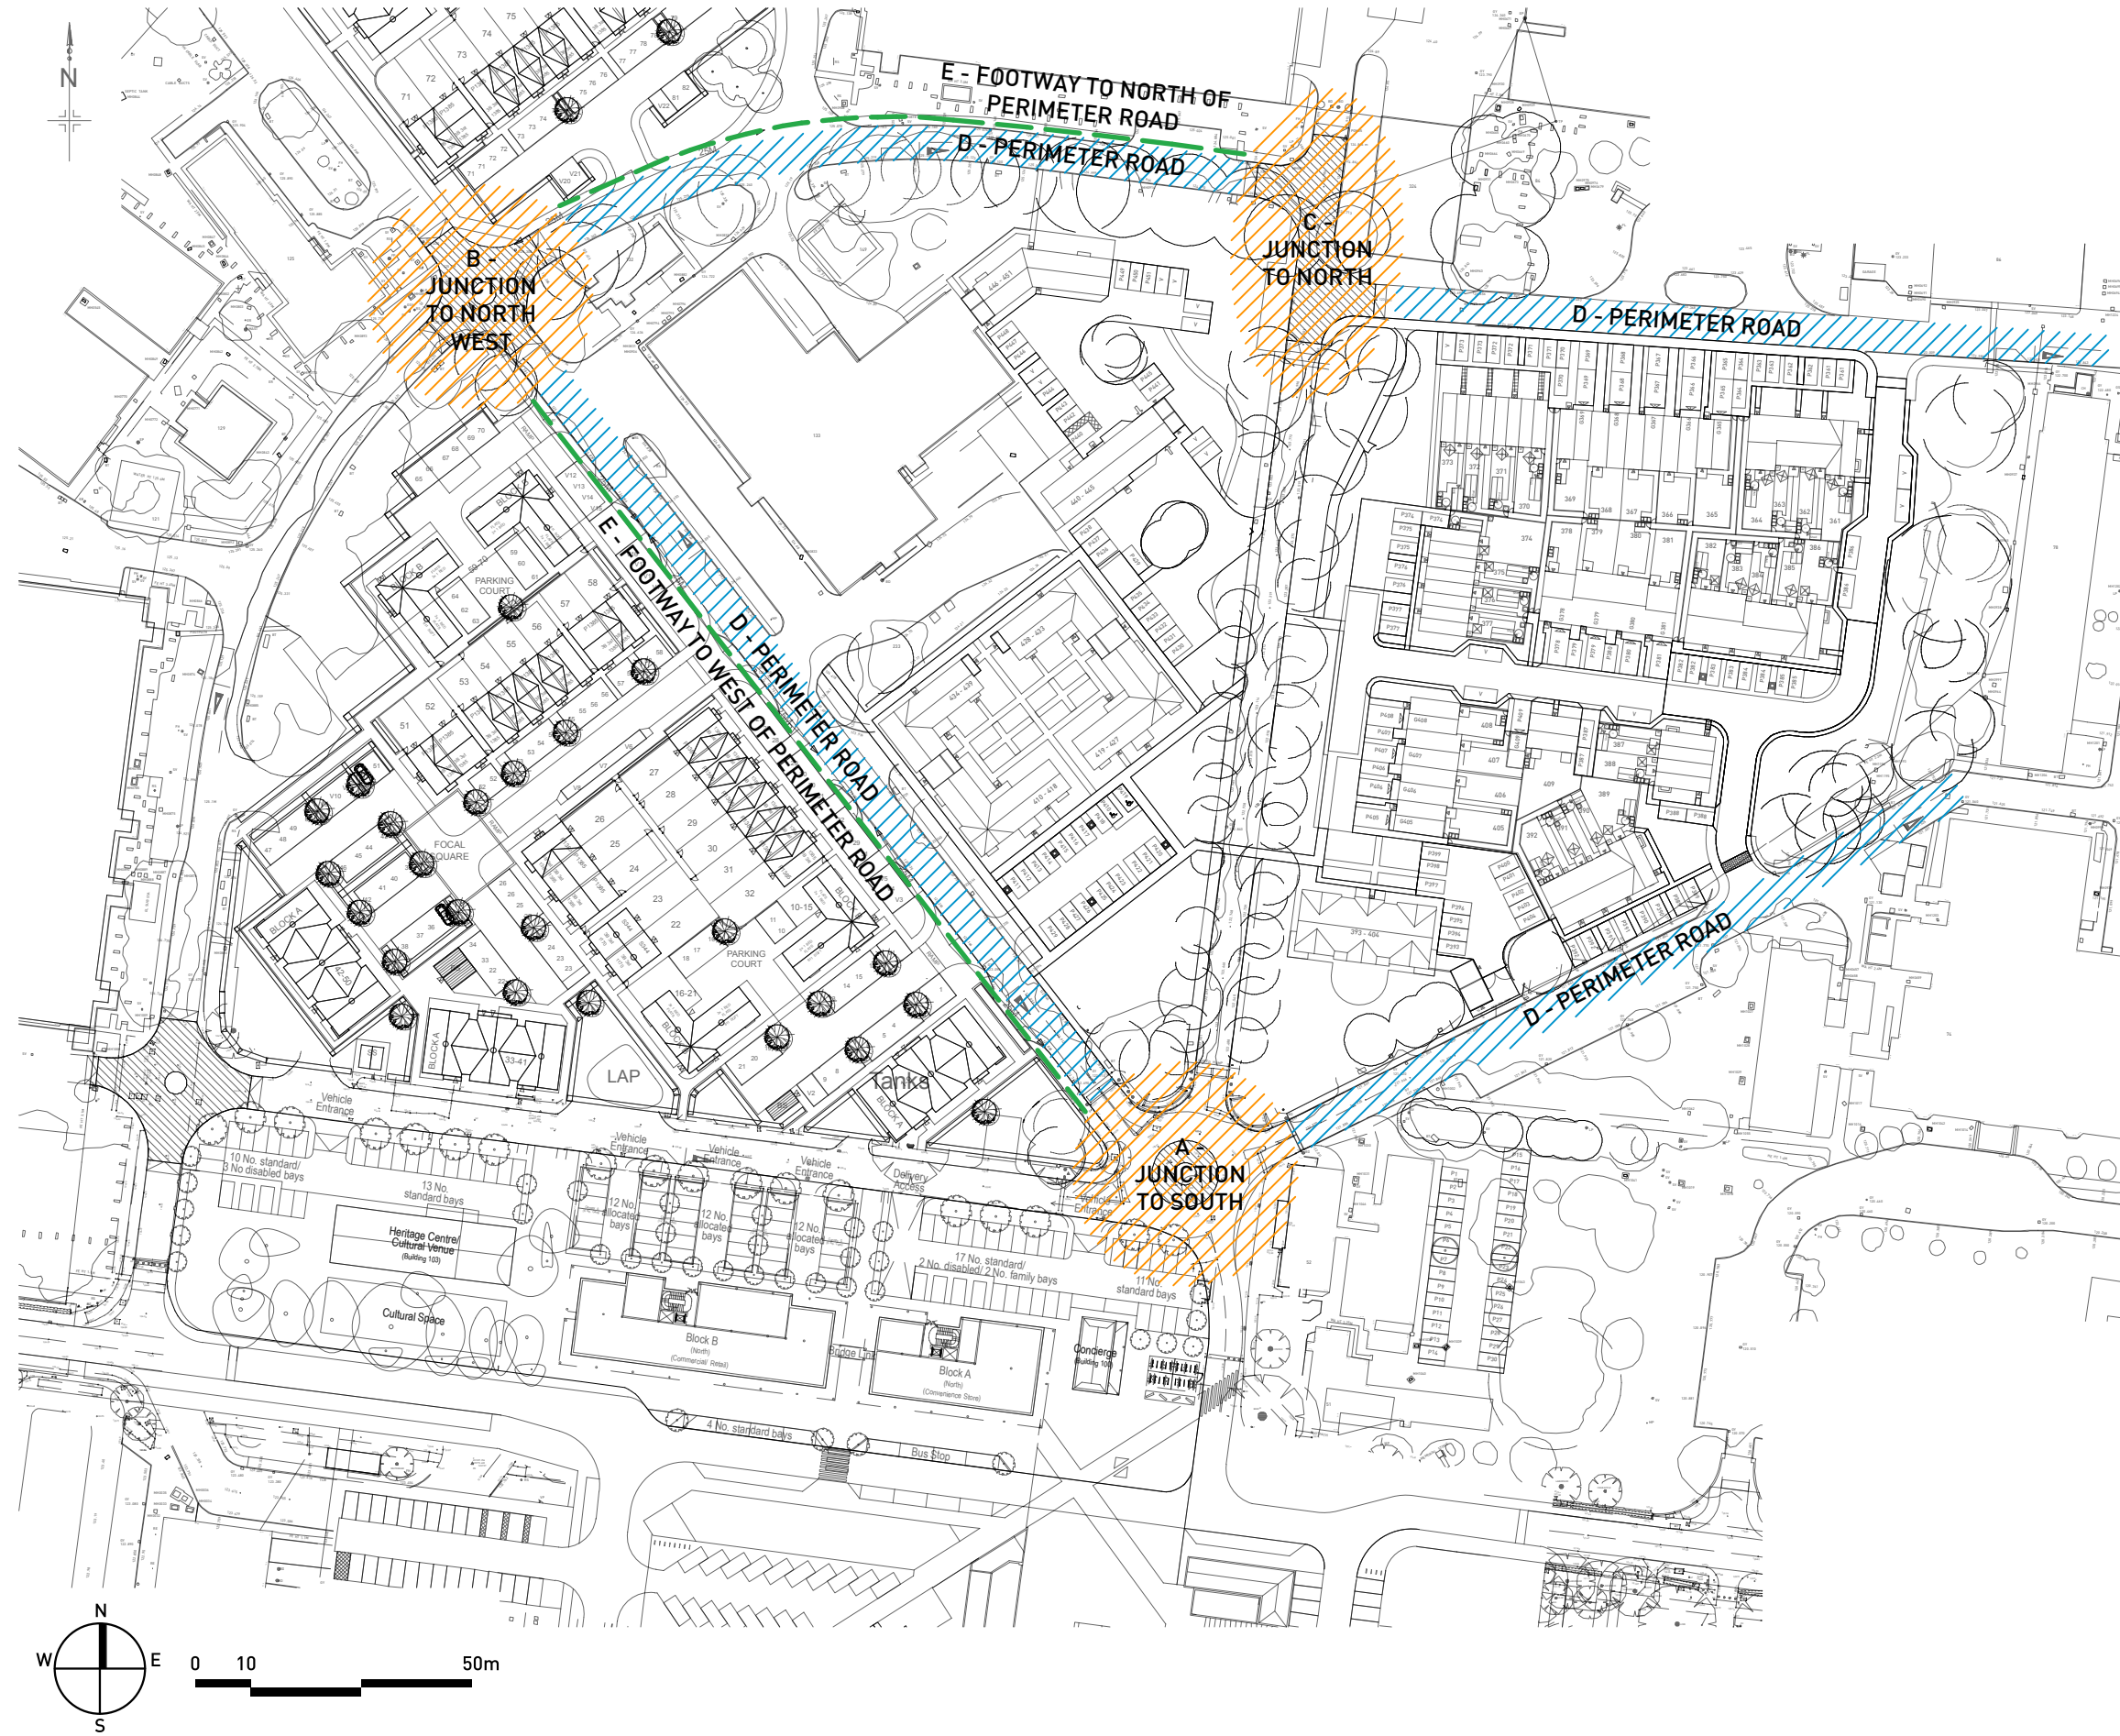

Copyright Pegasus Planning Group Ltd. Crown copyright. All rights reserved. Ordnance Survey Copyright Licence number: 100042093. Promap. Licence number: 100020449. EmapiSite Licence number: 0100031673. Standard OS licence rights conditions apply. Pegasus accepts no liability for any use of this document other than for its original purpose, or by the original client, or following Pegasus' express agreement to such use. T 01285 947177 www.pegasuspg.co.uk

**KEY**  
INDICATIVE AREAS FOR IDENTIFICATION PURPOSES ONLY

### HEYFORD PARK - PLAN SHOWING HIGHWAYS MATTERS TO BE APPROVED BY CONDITION