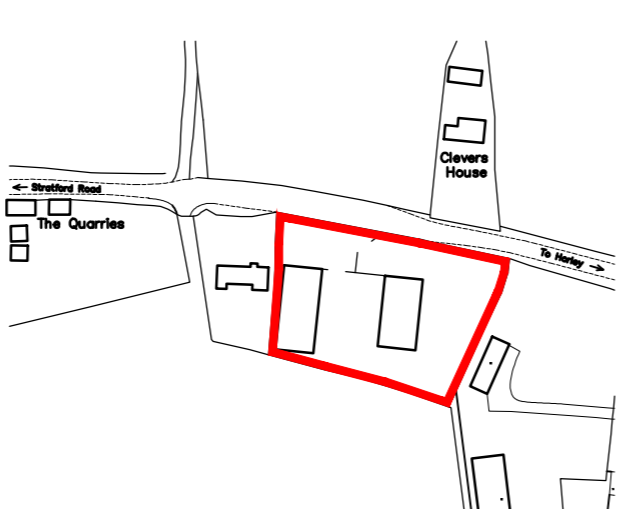

Layout Plan - As Proposed

Layout Plan - As Existing

Location Plan
Scale - 1:2500

Copyright:

Graham Campbell
Architectural Services LLP

Publicite
West End, Horton
Barbury, Oxon.
OX1 5 6DA
Tel: (01295) 678109
E-mail: g.campbell@vodafonemail.co.uk

No.	Revision/Issue	Date

The
Varneys Garage
Horley Road
Horton.

Drawing Title:
Demolish existing
workshops and
replace with 3No.
dwellings

(Existing and Proposed)

Drawing No. VAR/02/03

Date May 2005

Scale 1:500