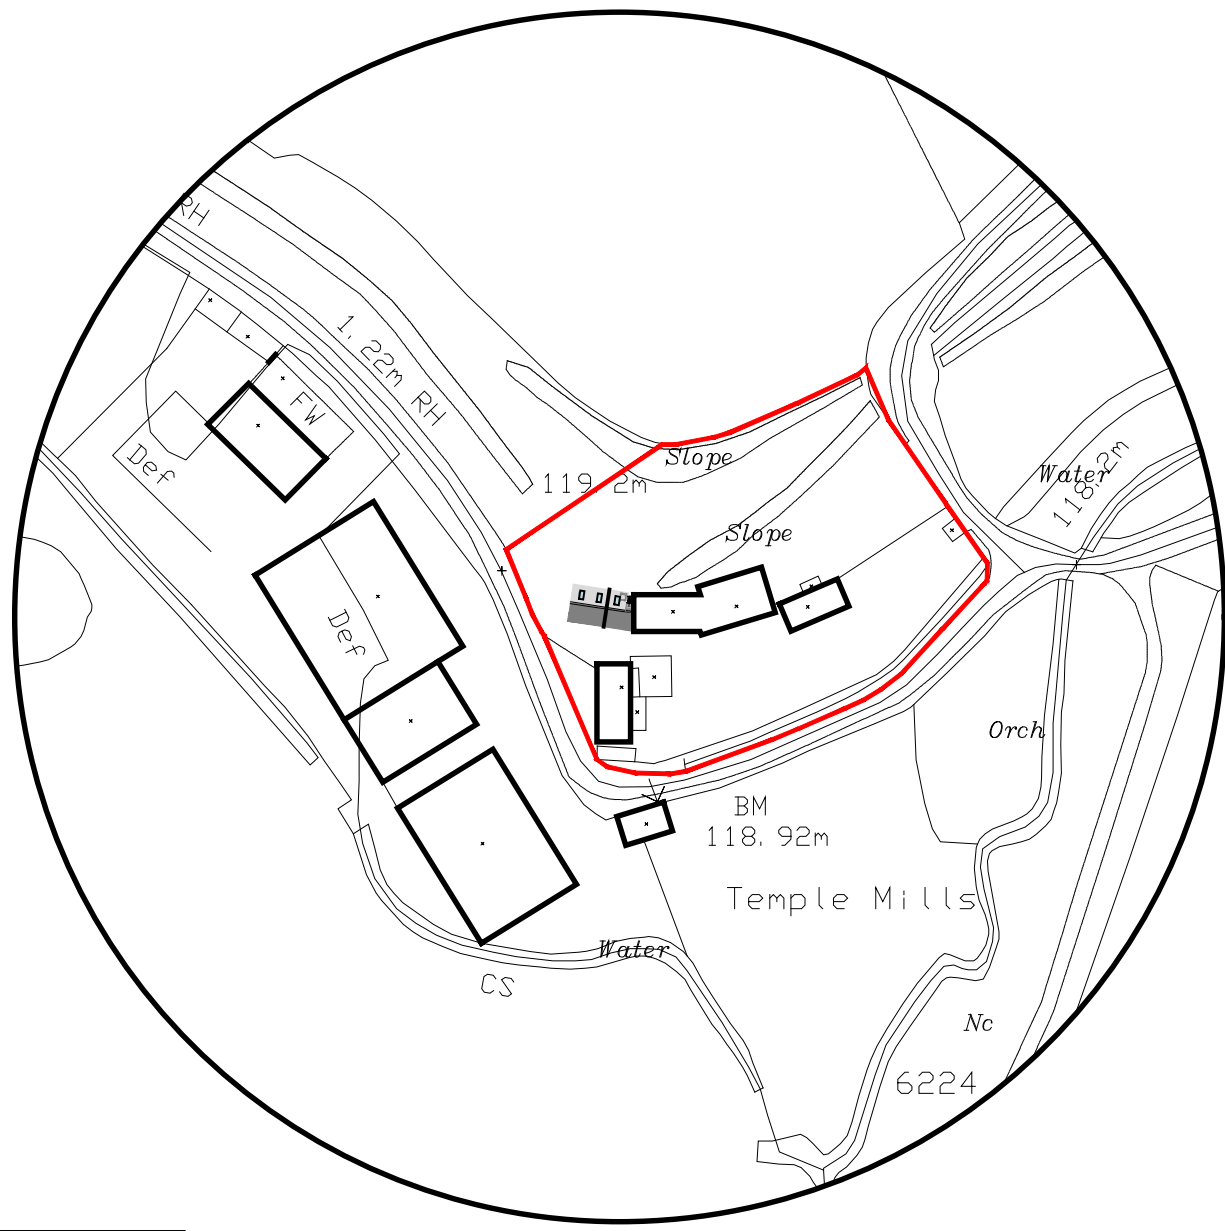

do not scale

Site Plan Scale 1:200

Rev A 05.02.18 Outbuilding design altered

revisions