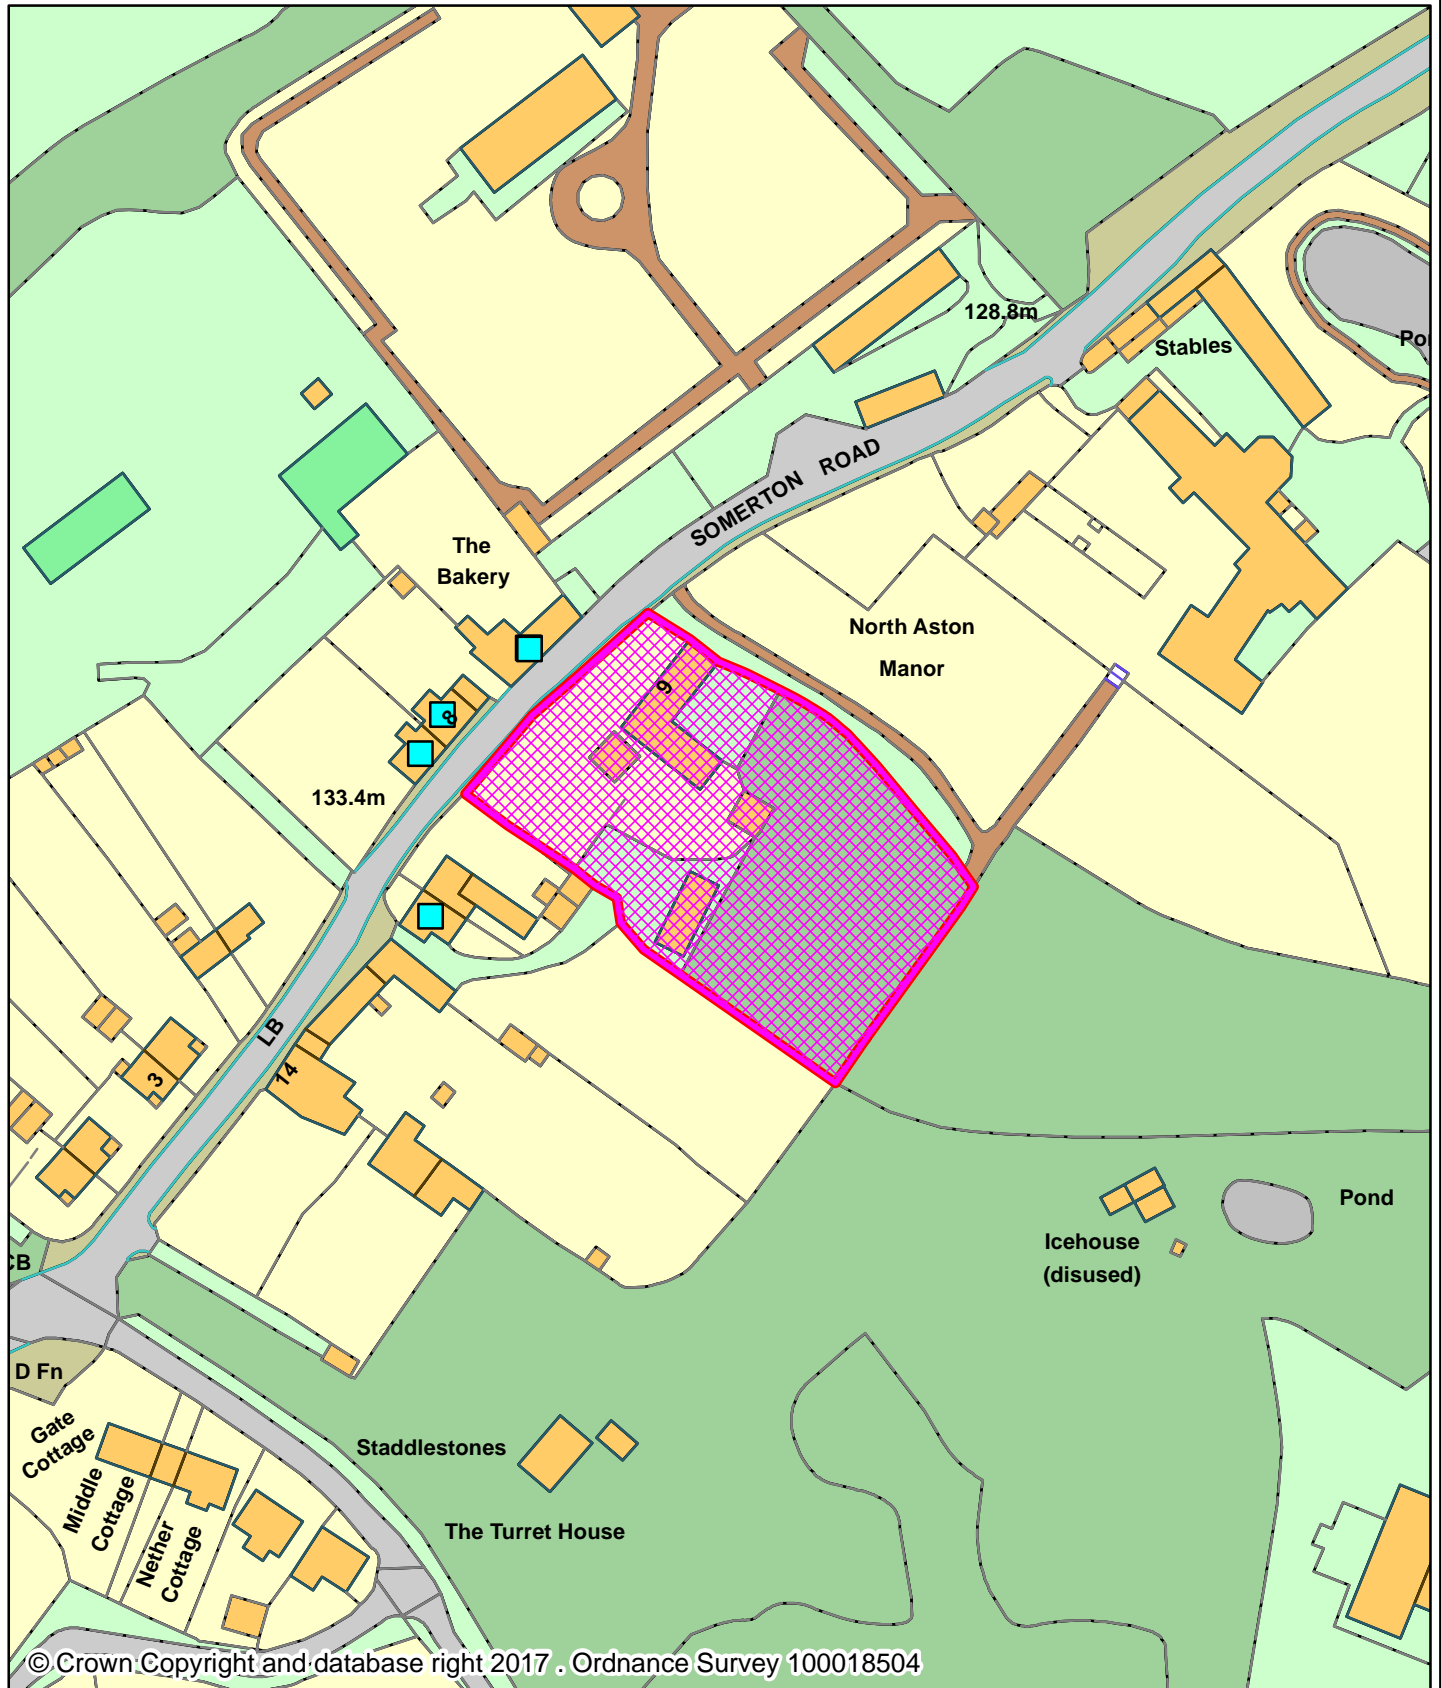

17/02359/F

Rosemary Cottage, Somerton Road, North Aston

Organisation	Cherwell District Council
Department	Department
Comments	
Date	28/11/2017
PSMA Number	100018504