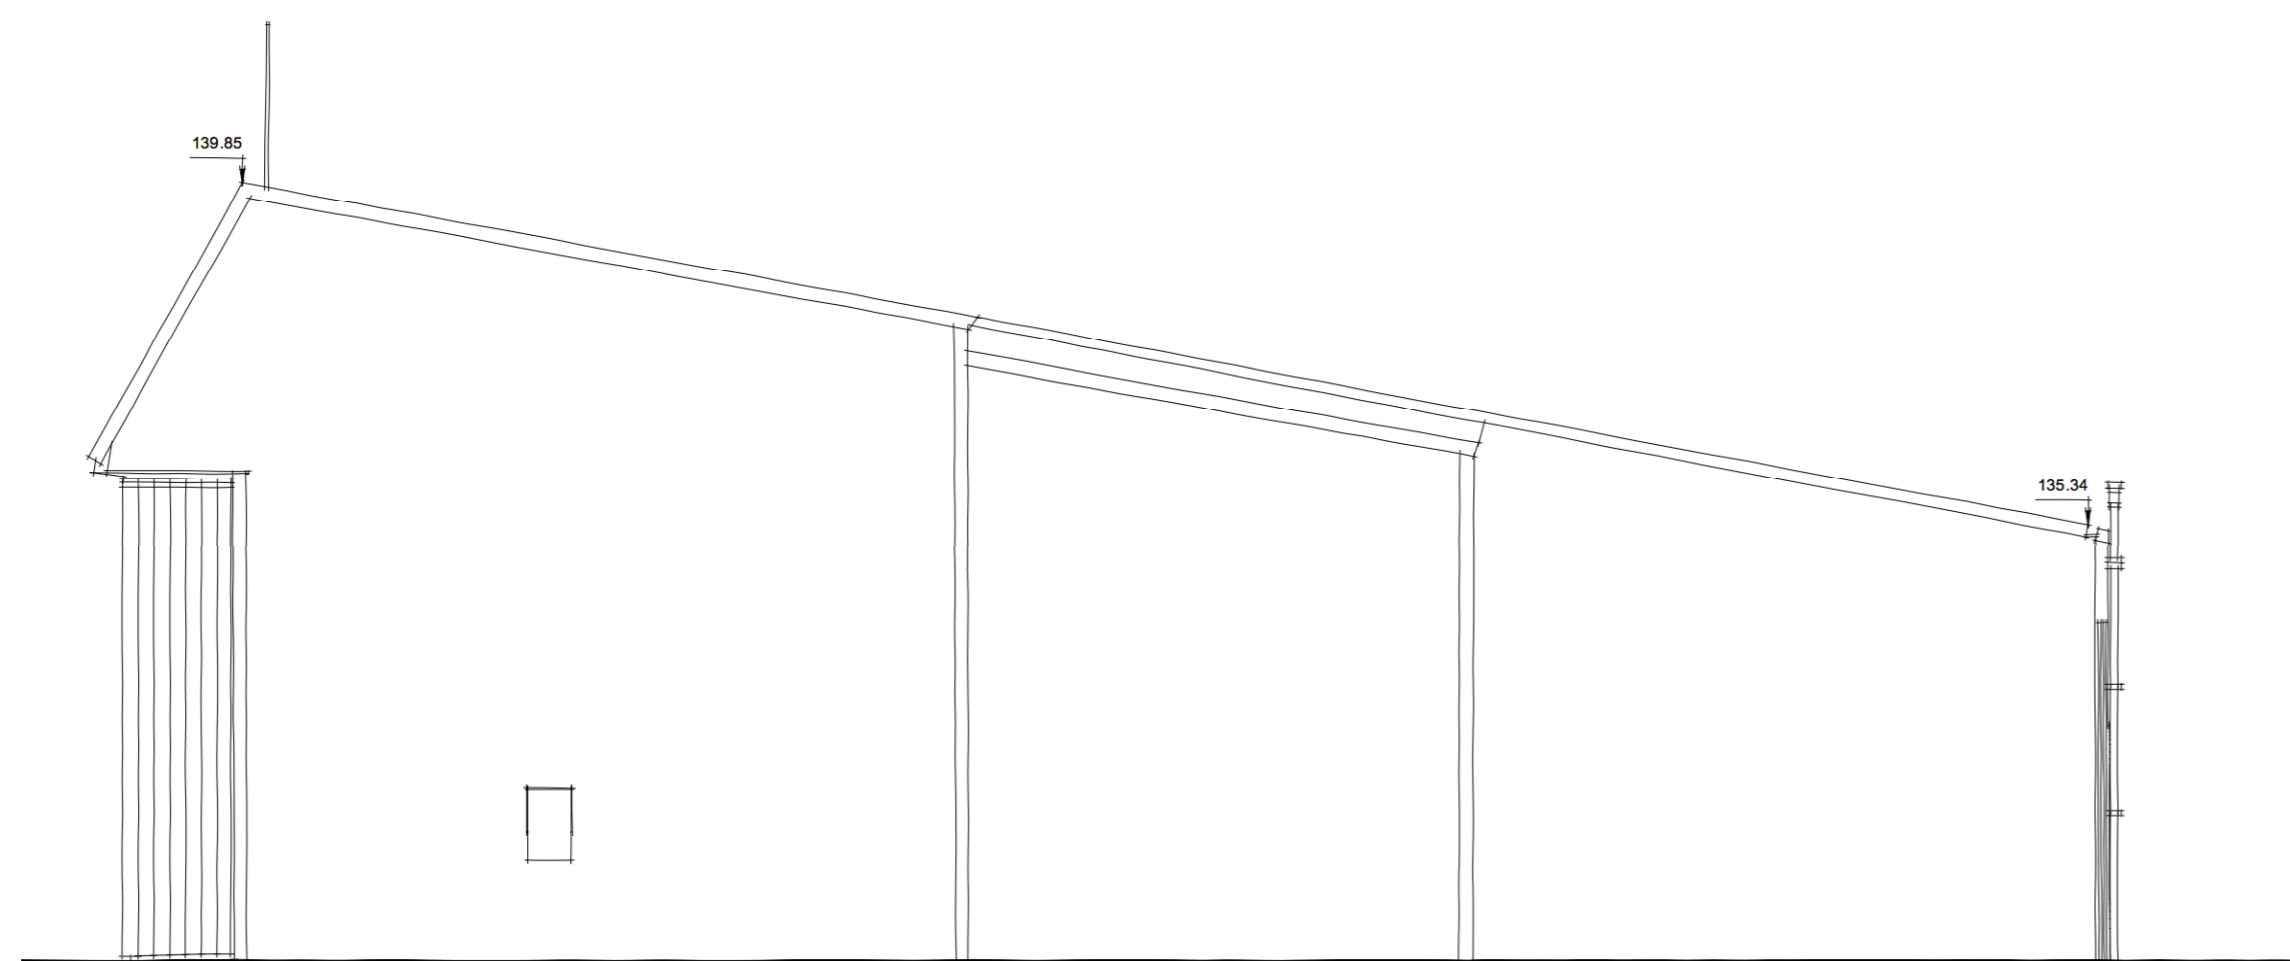

PROPOSED NORTH EAST ELEVATION