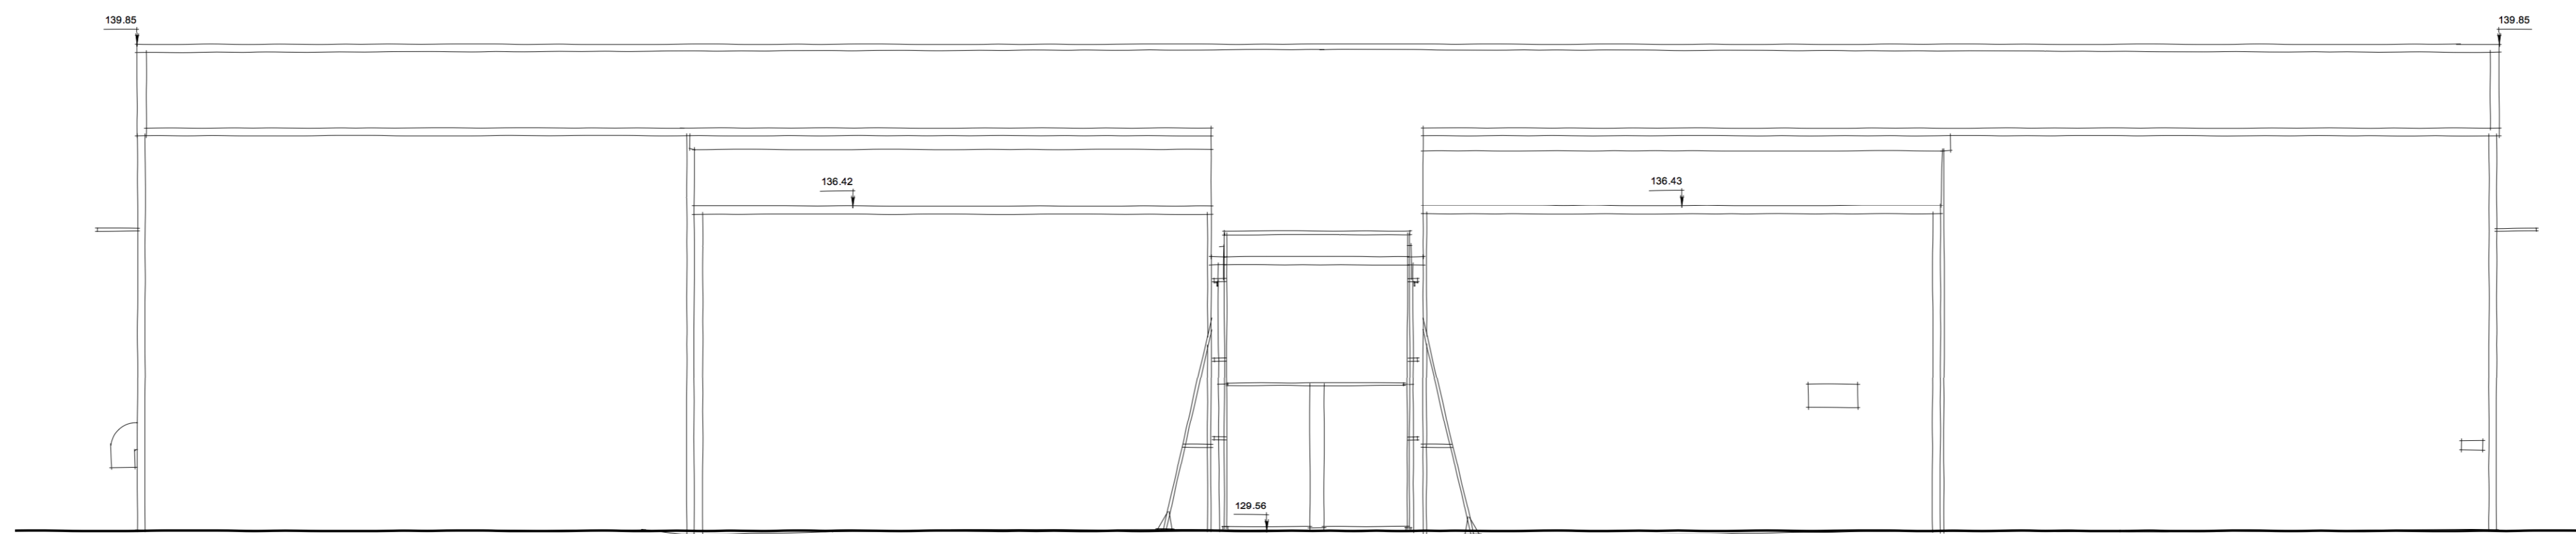

PROPOSED NORTH WEST ELEVATION