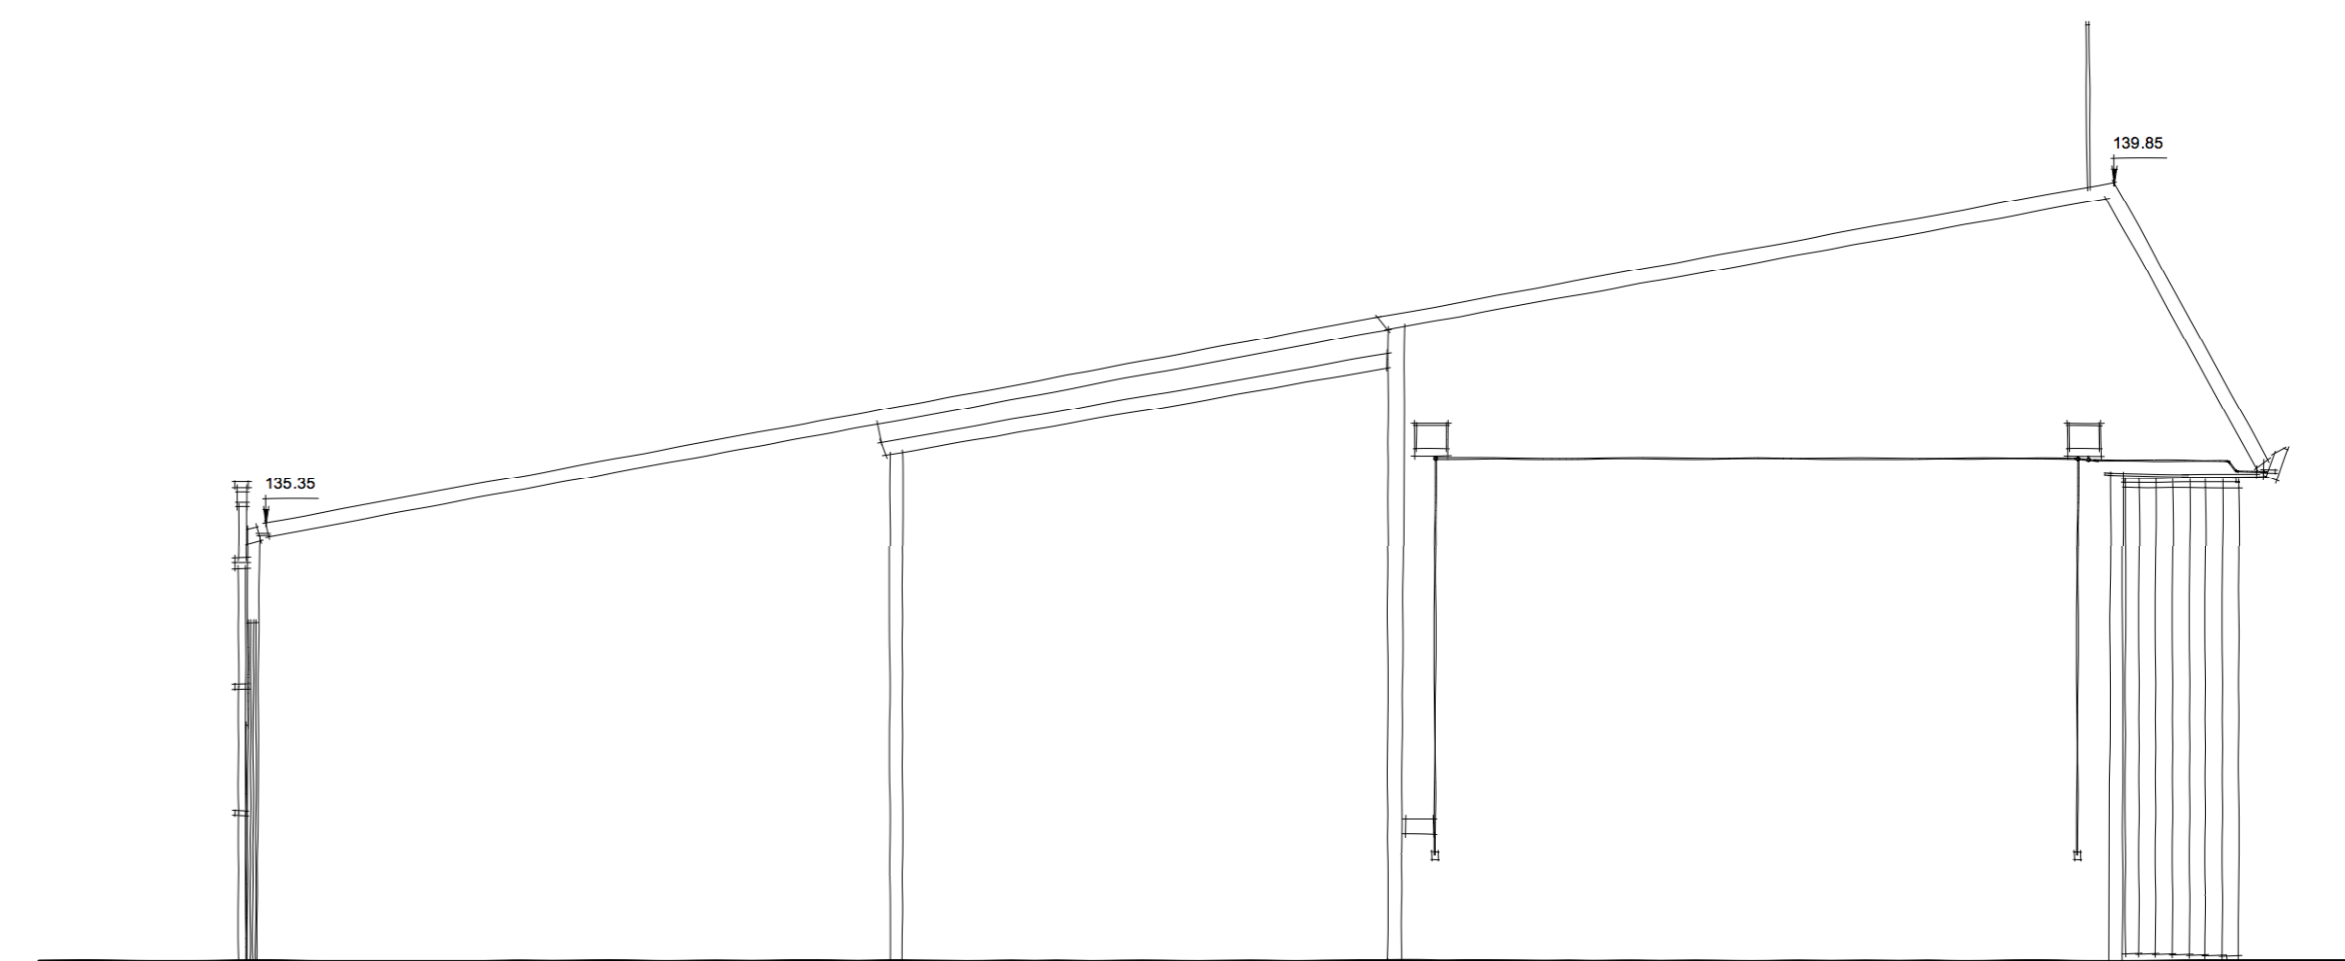

PROPOSED SOUTH WEST ELEVATION

SCALE 1:100
0M 5M

RAF UPPER HEYFORD - BUILDING 335: INSTALLATION OF ROLLER SHUTTER DOOR