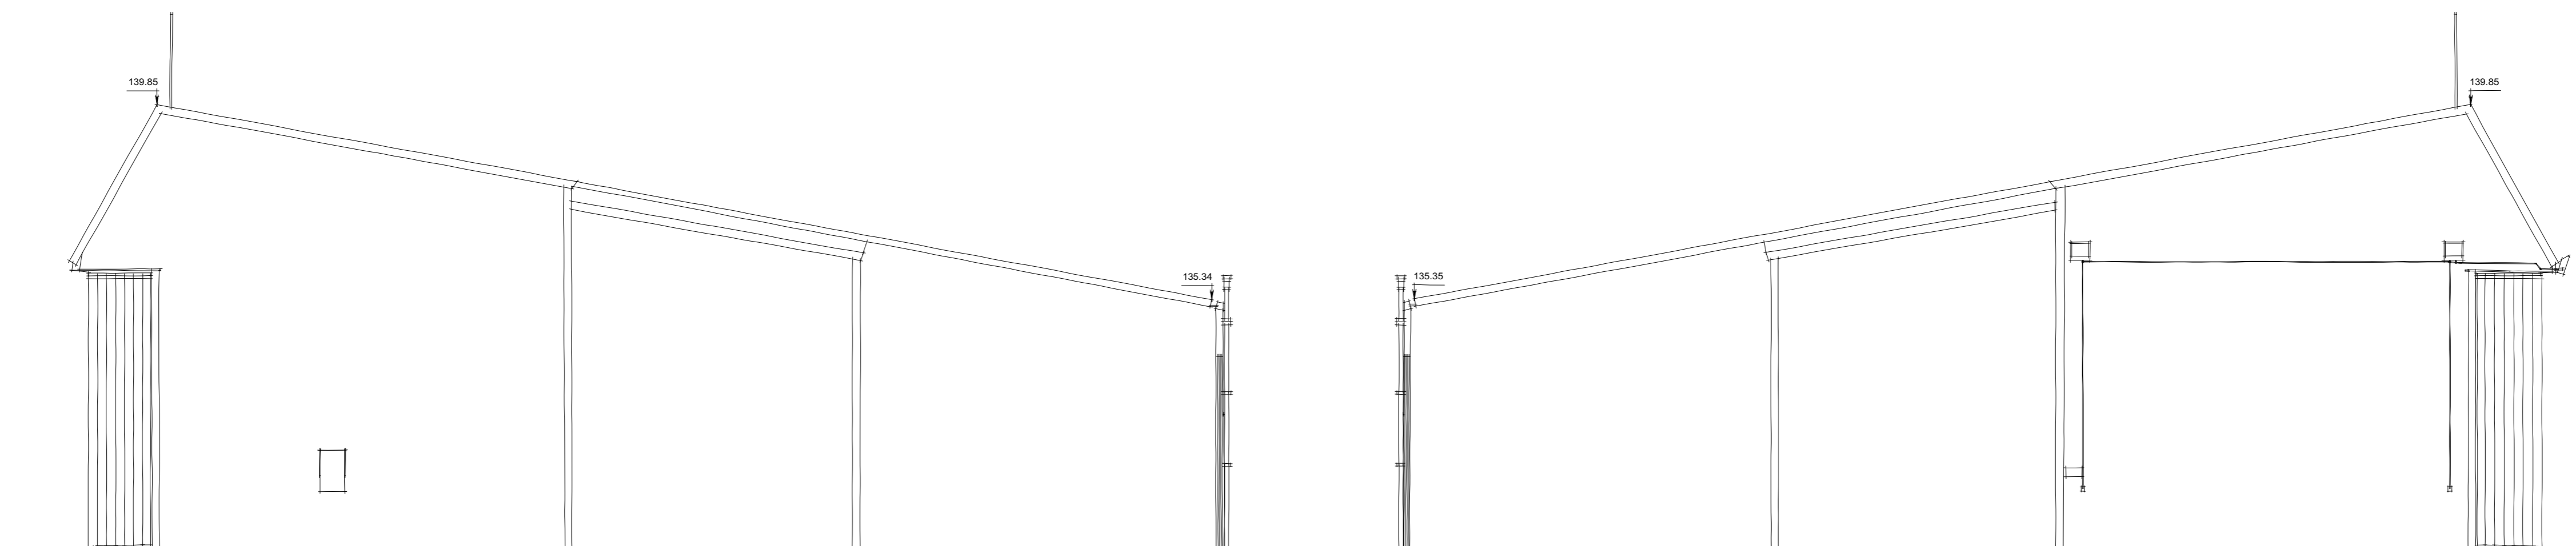

EXISTING NORTH EAST ELEVATION

EXISTING SOUTH WEST ELEVATION

SCALE 1:100
0M 5M

RAF UPPER HEYFORD - BUILDING 335: INSTALLATION OF ROLLER SHUTTER DOOR