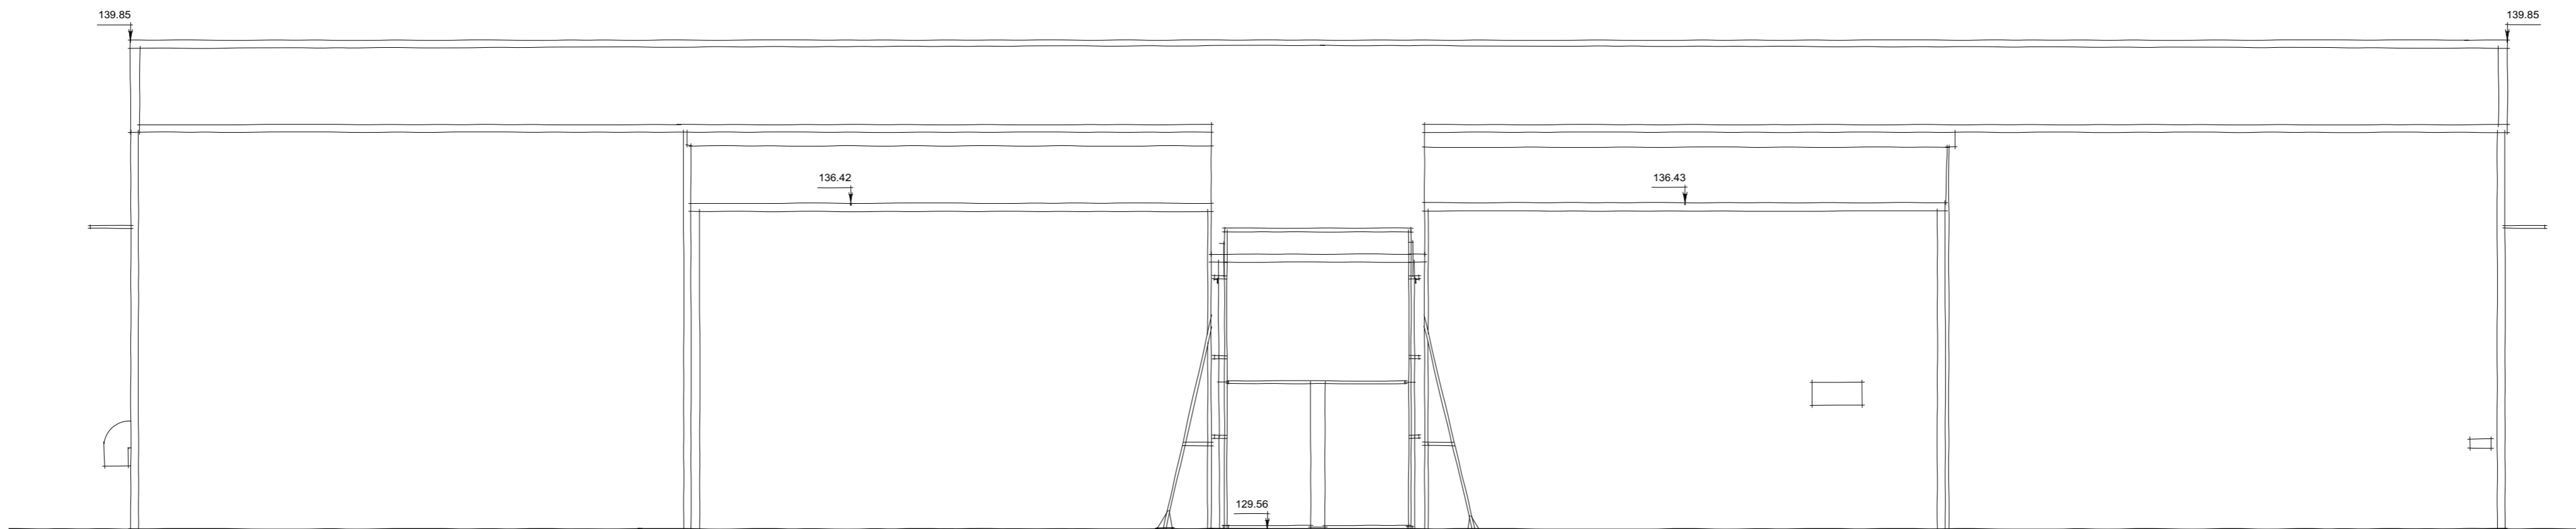

EXISTING NORTH WEST ELEVATION