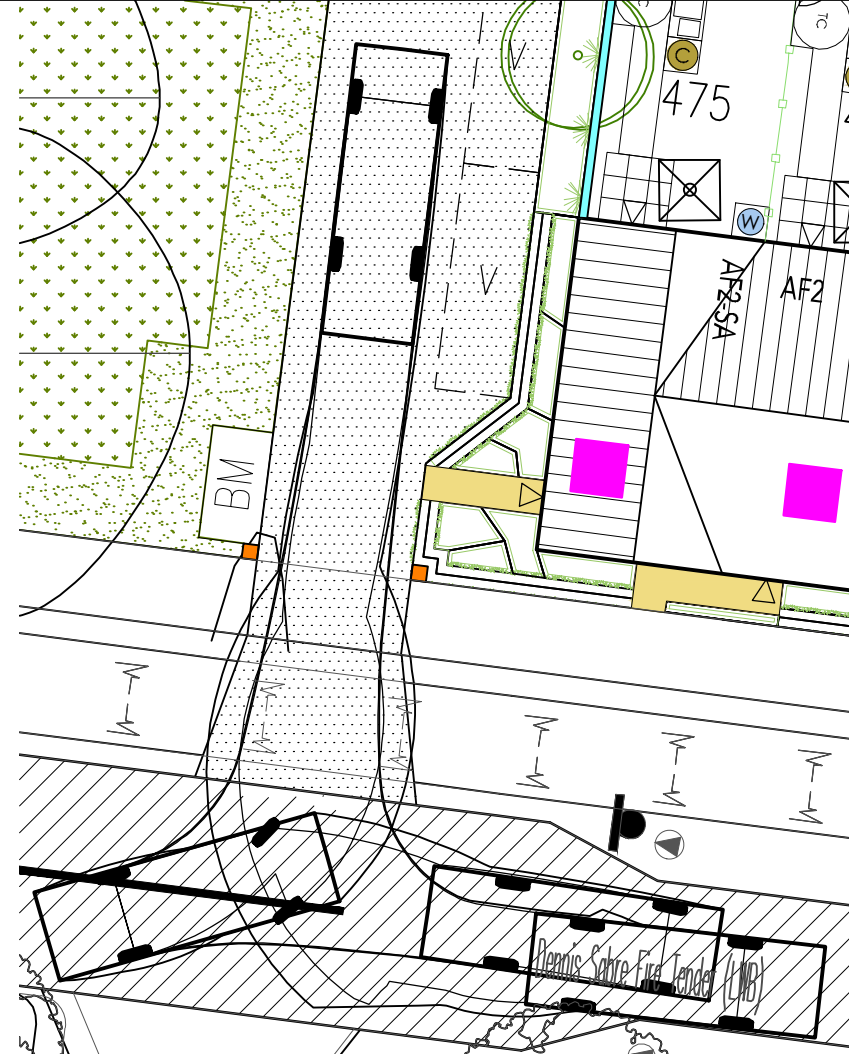

## LEGEND

Estate Car (2006)  
 Overall Length 4.710m  
 Overall Width 1.804m  
 Overall Body Height 1.442m  
 Min Body Ground Clearance 0.207m  
 Max Track Width 1.756m  
 Lock-to-lock time 4.00s  
 Curb to Curb Turning Radius 5.950m

Dennis Sabre Fire Tender (LWB)  
 Overall Length 7.700m  
 Overall Width 2.430m  
 Overall Body Height 3.512m  
 Min Body Ground Clearance 0.397m  
 Track Width 2.380m  
 Lock-to-lock time 5.00s  
 Curb to Curb Turning Radius 7.400m