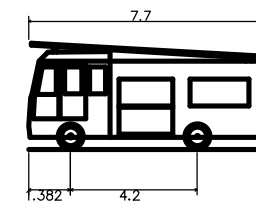

## LEGEND

Estate Car (2006)  
 Overall Length 4.710m  
 Overall Width 1.804m  
 Overall Body Height 1.442m  
 Min Body Ground Clearance 0.207m  
 Max Track Width 1.756m  
 Lock-to-lock time 4.00s  
 Curb to Curb Turning Radius 5.950m

Dennis Sabre Fire Tender (LWB)  
 Overall Length 7.700m  
 Overall Width 2.430m  
 Overall Body Height 3.512m  
 Min Body Ground Clearance 0.397m  
 Track Width 2.380m  
 Lock-to-lock time 5.00s  
 Curb to Curb Turning Radius 7.400m