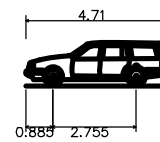

## LEGEND

Estate Car (2006)  
 Overall Length 4.710m  
 Overall Width 1.804m  
 Overall Body Height 1.442m  
 Min Body Ground Clearance 0.207m  
 Max Track Width 1.756m  
 Lock-to-lock time 4.00s  
 Curb to Curb Turning Radius 5.950m

Dennis Sabre Fire Tender (LWB)  
 Overall Length 7.700m  
 Overall Width 2.430m  
 Overall Body Height 3.512m  
 Min Body Ground Clearance 0.397m  
 Track Width 2.380m  
 Lock-to-lock time 5.00s  
 Curb to Curb Turning Radius 7.400m