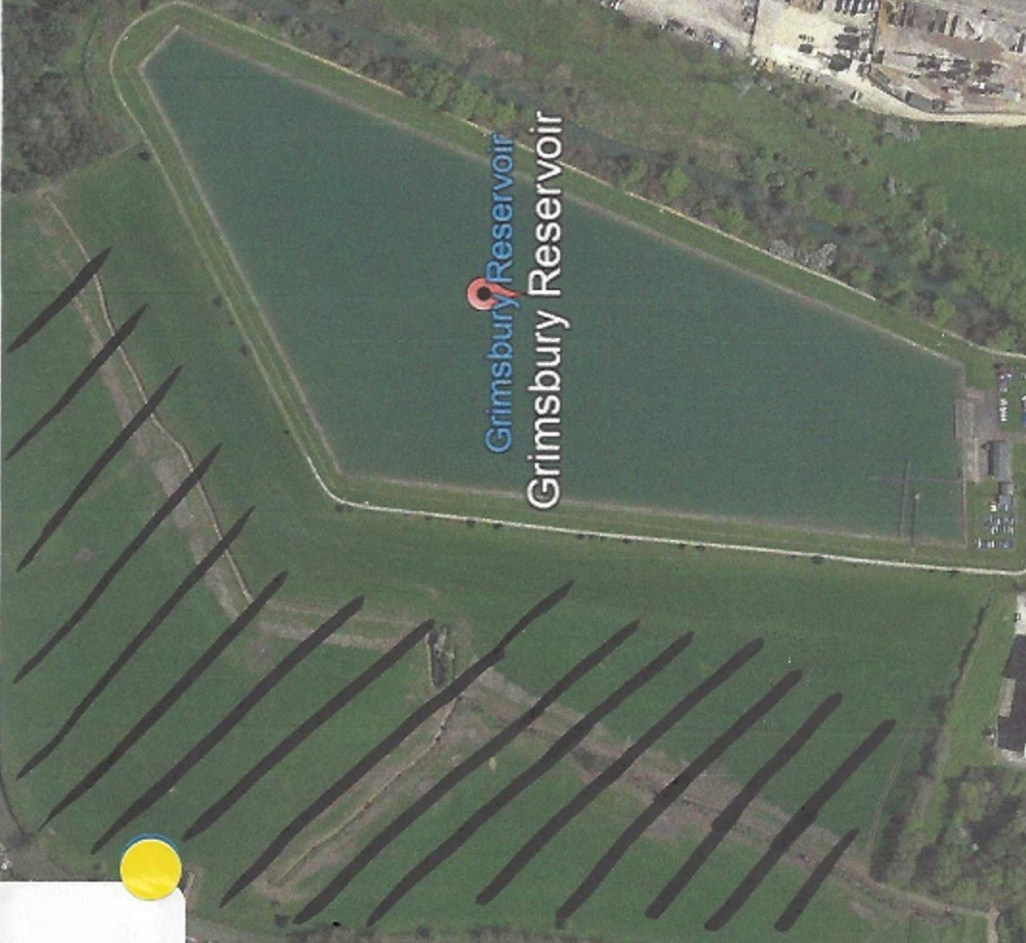

3.16 Site 08

70 m

Google Earth

3.18 Site 10

200 m

Google earth

© 2018 Google

### 3.20 Site 12

Write a description for your map.

200 m

Unrevised map  
Site suggestion 1

300 m

Grimsbury Reservoir  
Grimsbury Reservoir

Site suggestion 2.

Google Earth