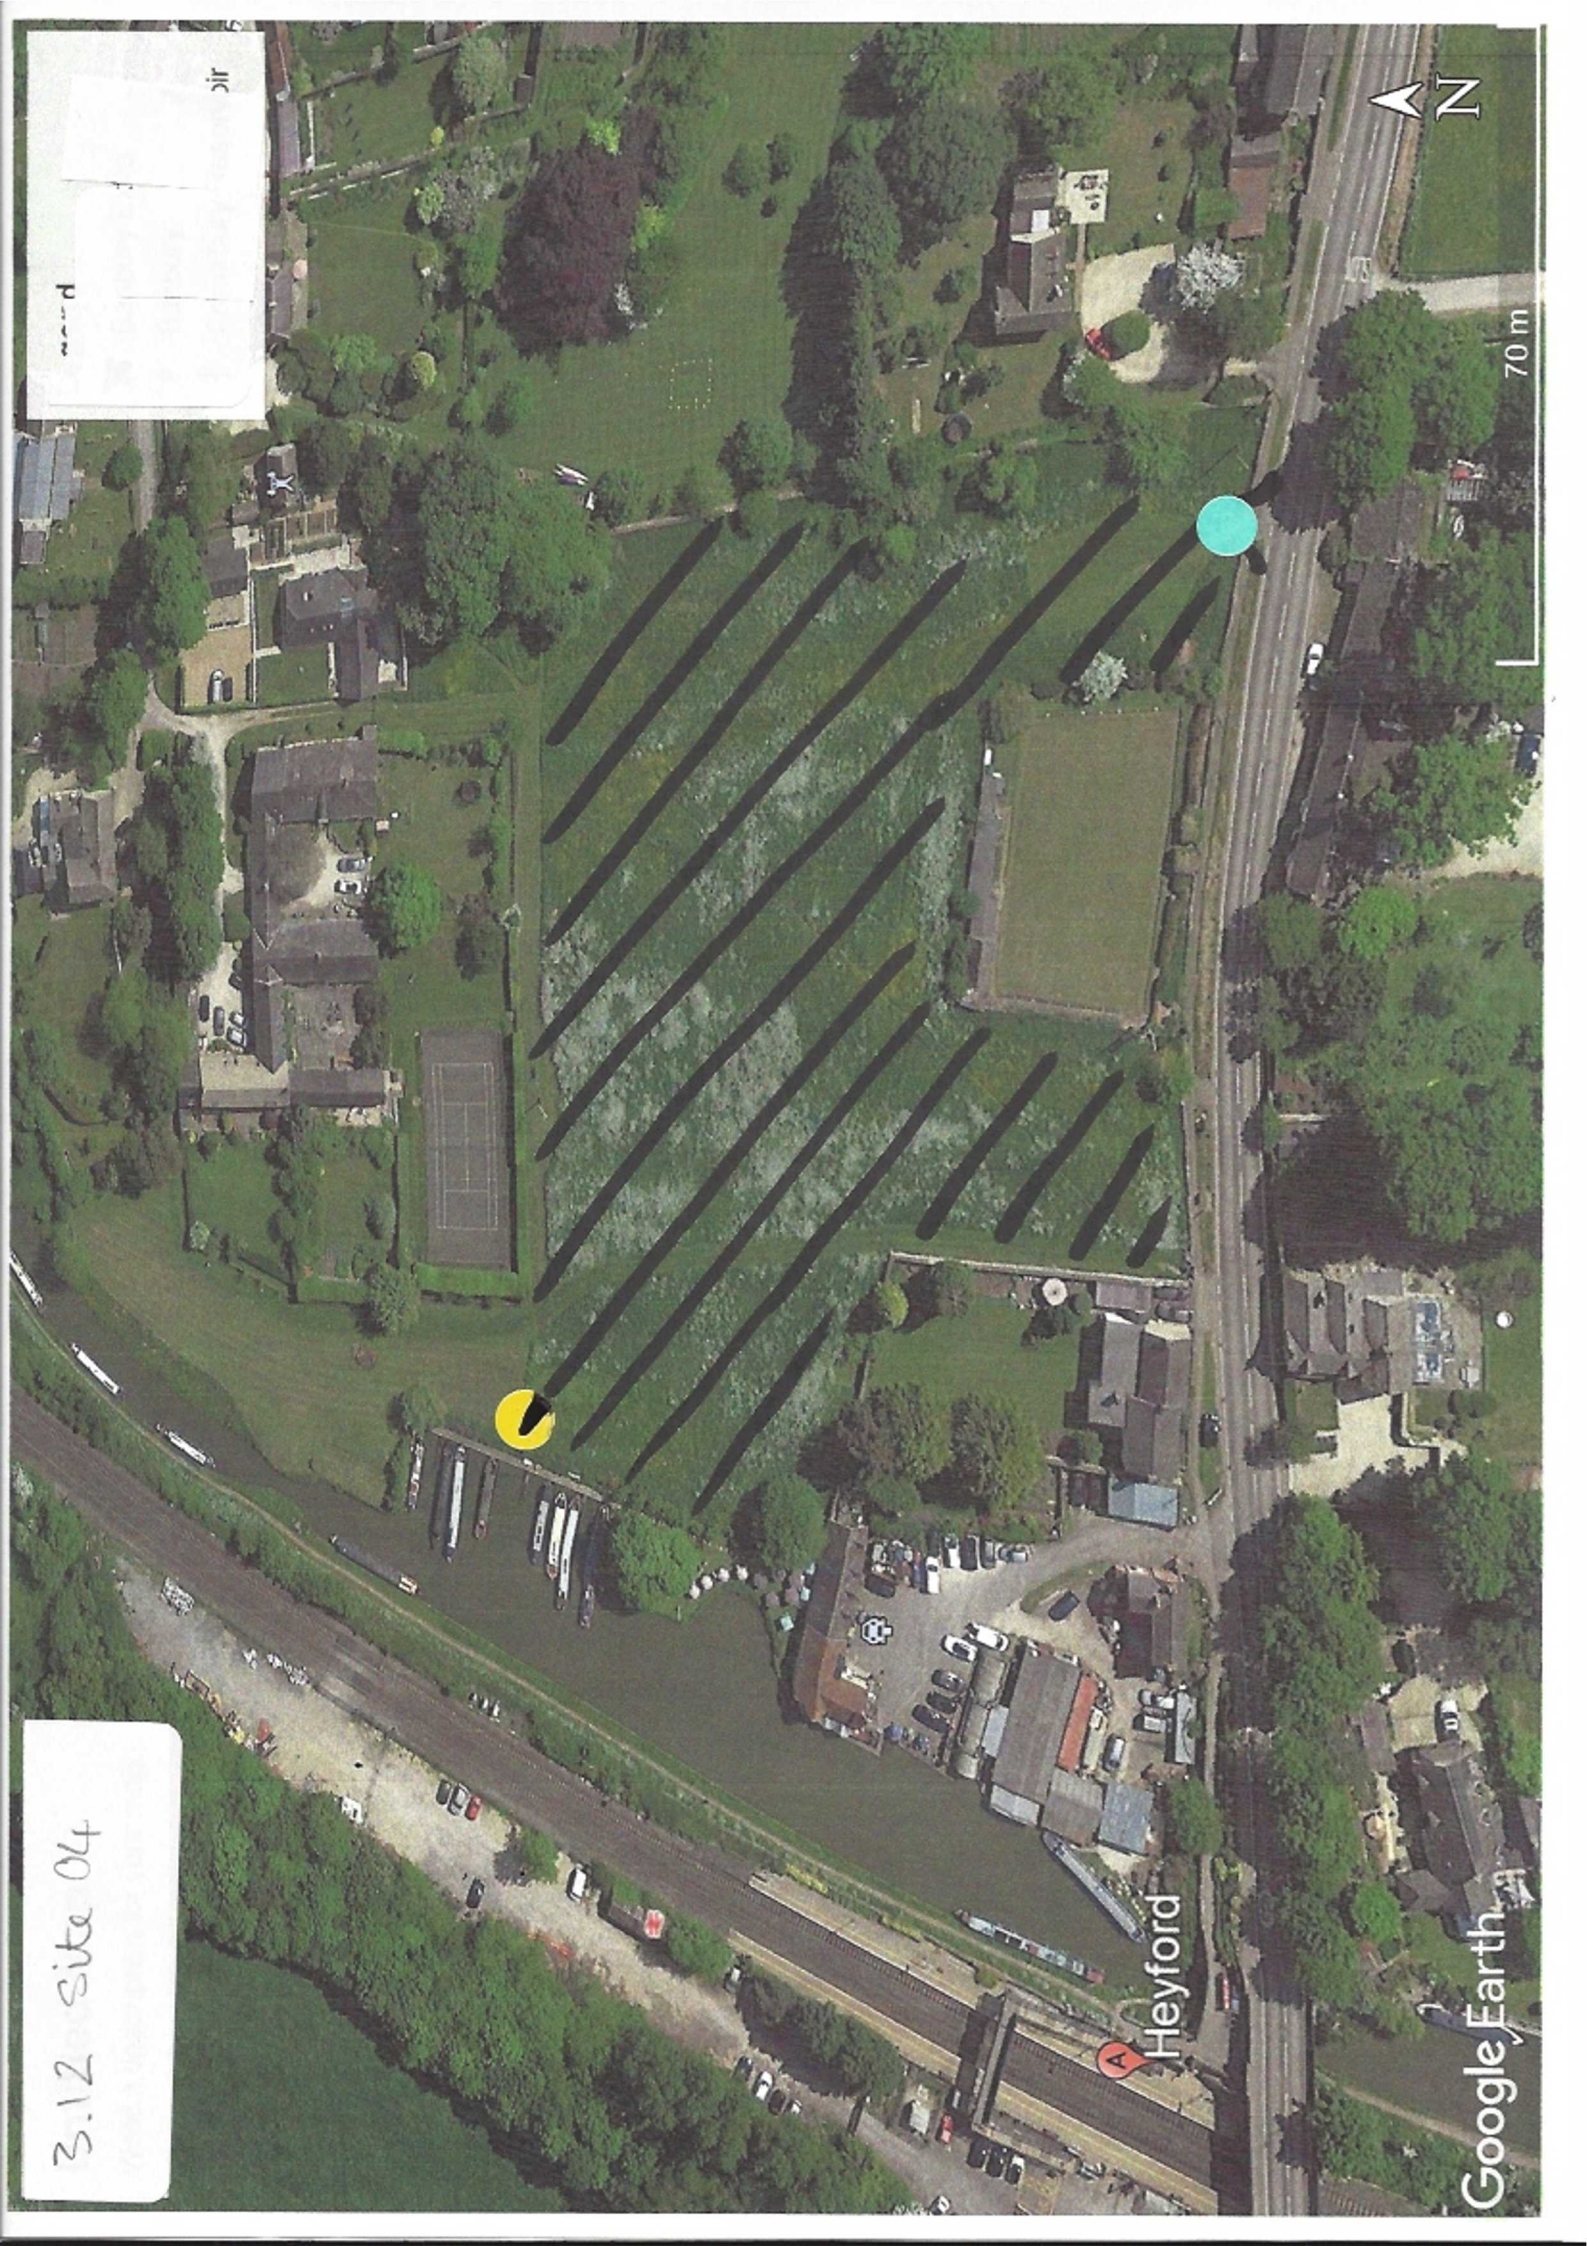

3.12 site 04

road  
dir

Heyford

Google Earth

100 m

3.13 site 05.

Google Earth

© 2018 Google

3.14 site 6

3.14 site 6

Google Earth

© 2018 Google

100 m

3.15 site 07

30 m

Google Earth

3.16 Site 08

70 m

Google Earth

3.18 Site 10

200 m

Google earth

© 2018 Google

### 3.20 Site 12

Write a description for your map.

200 m

Unrevised map  
Site suggestion 1

300 m

Grimsbury Reservoir  
Grimsbury Reservoir

Site suggestion 2.

Google Earth