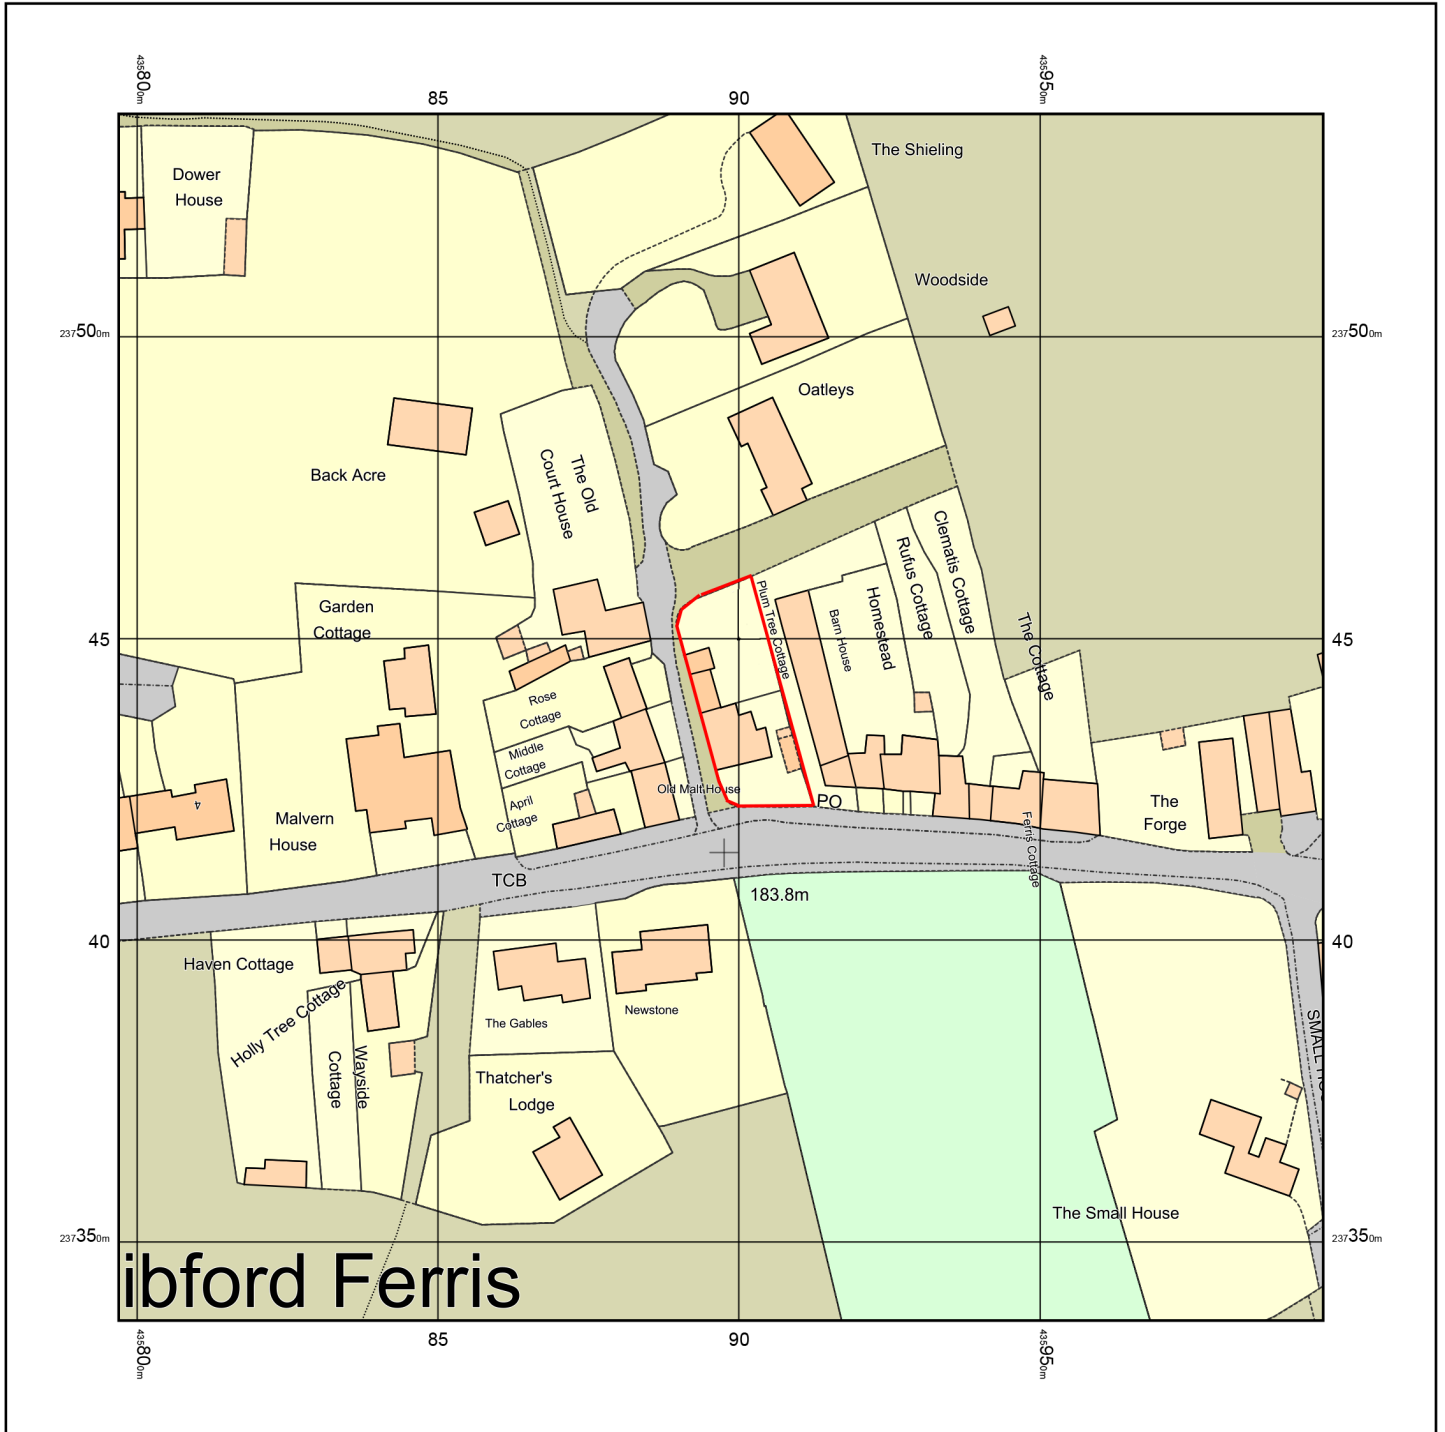

North
25m

Scale 1:1250

The Old Post Office