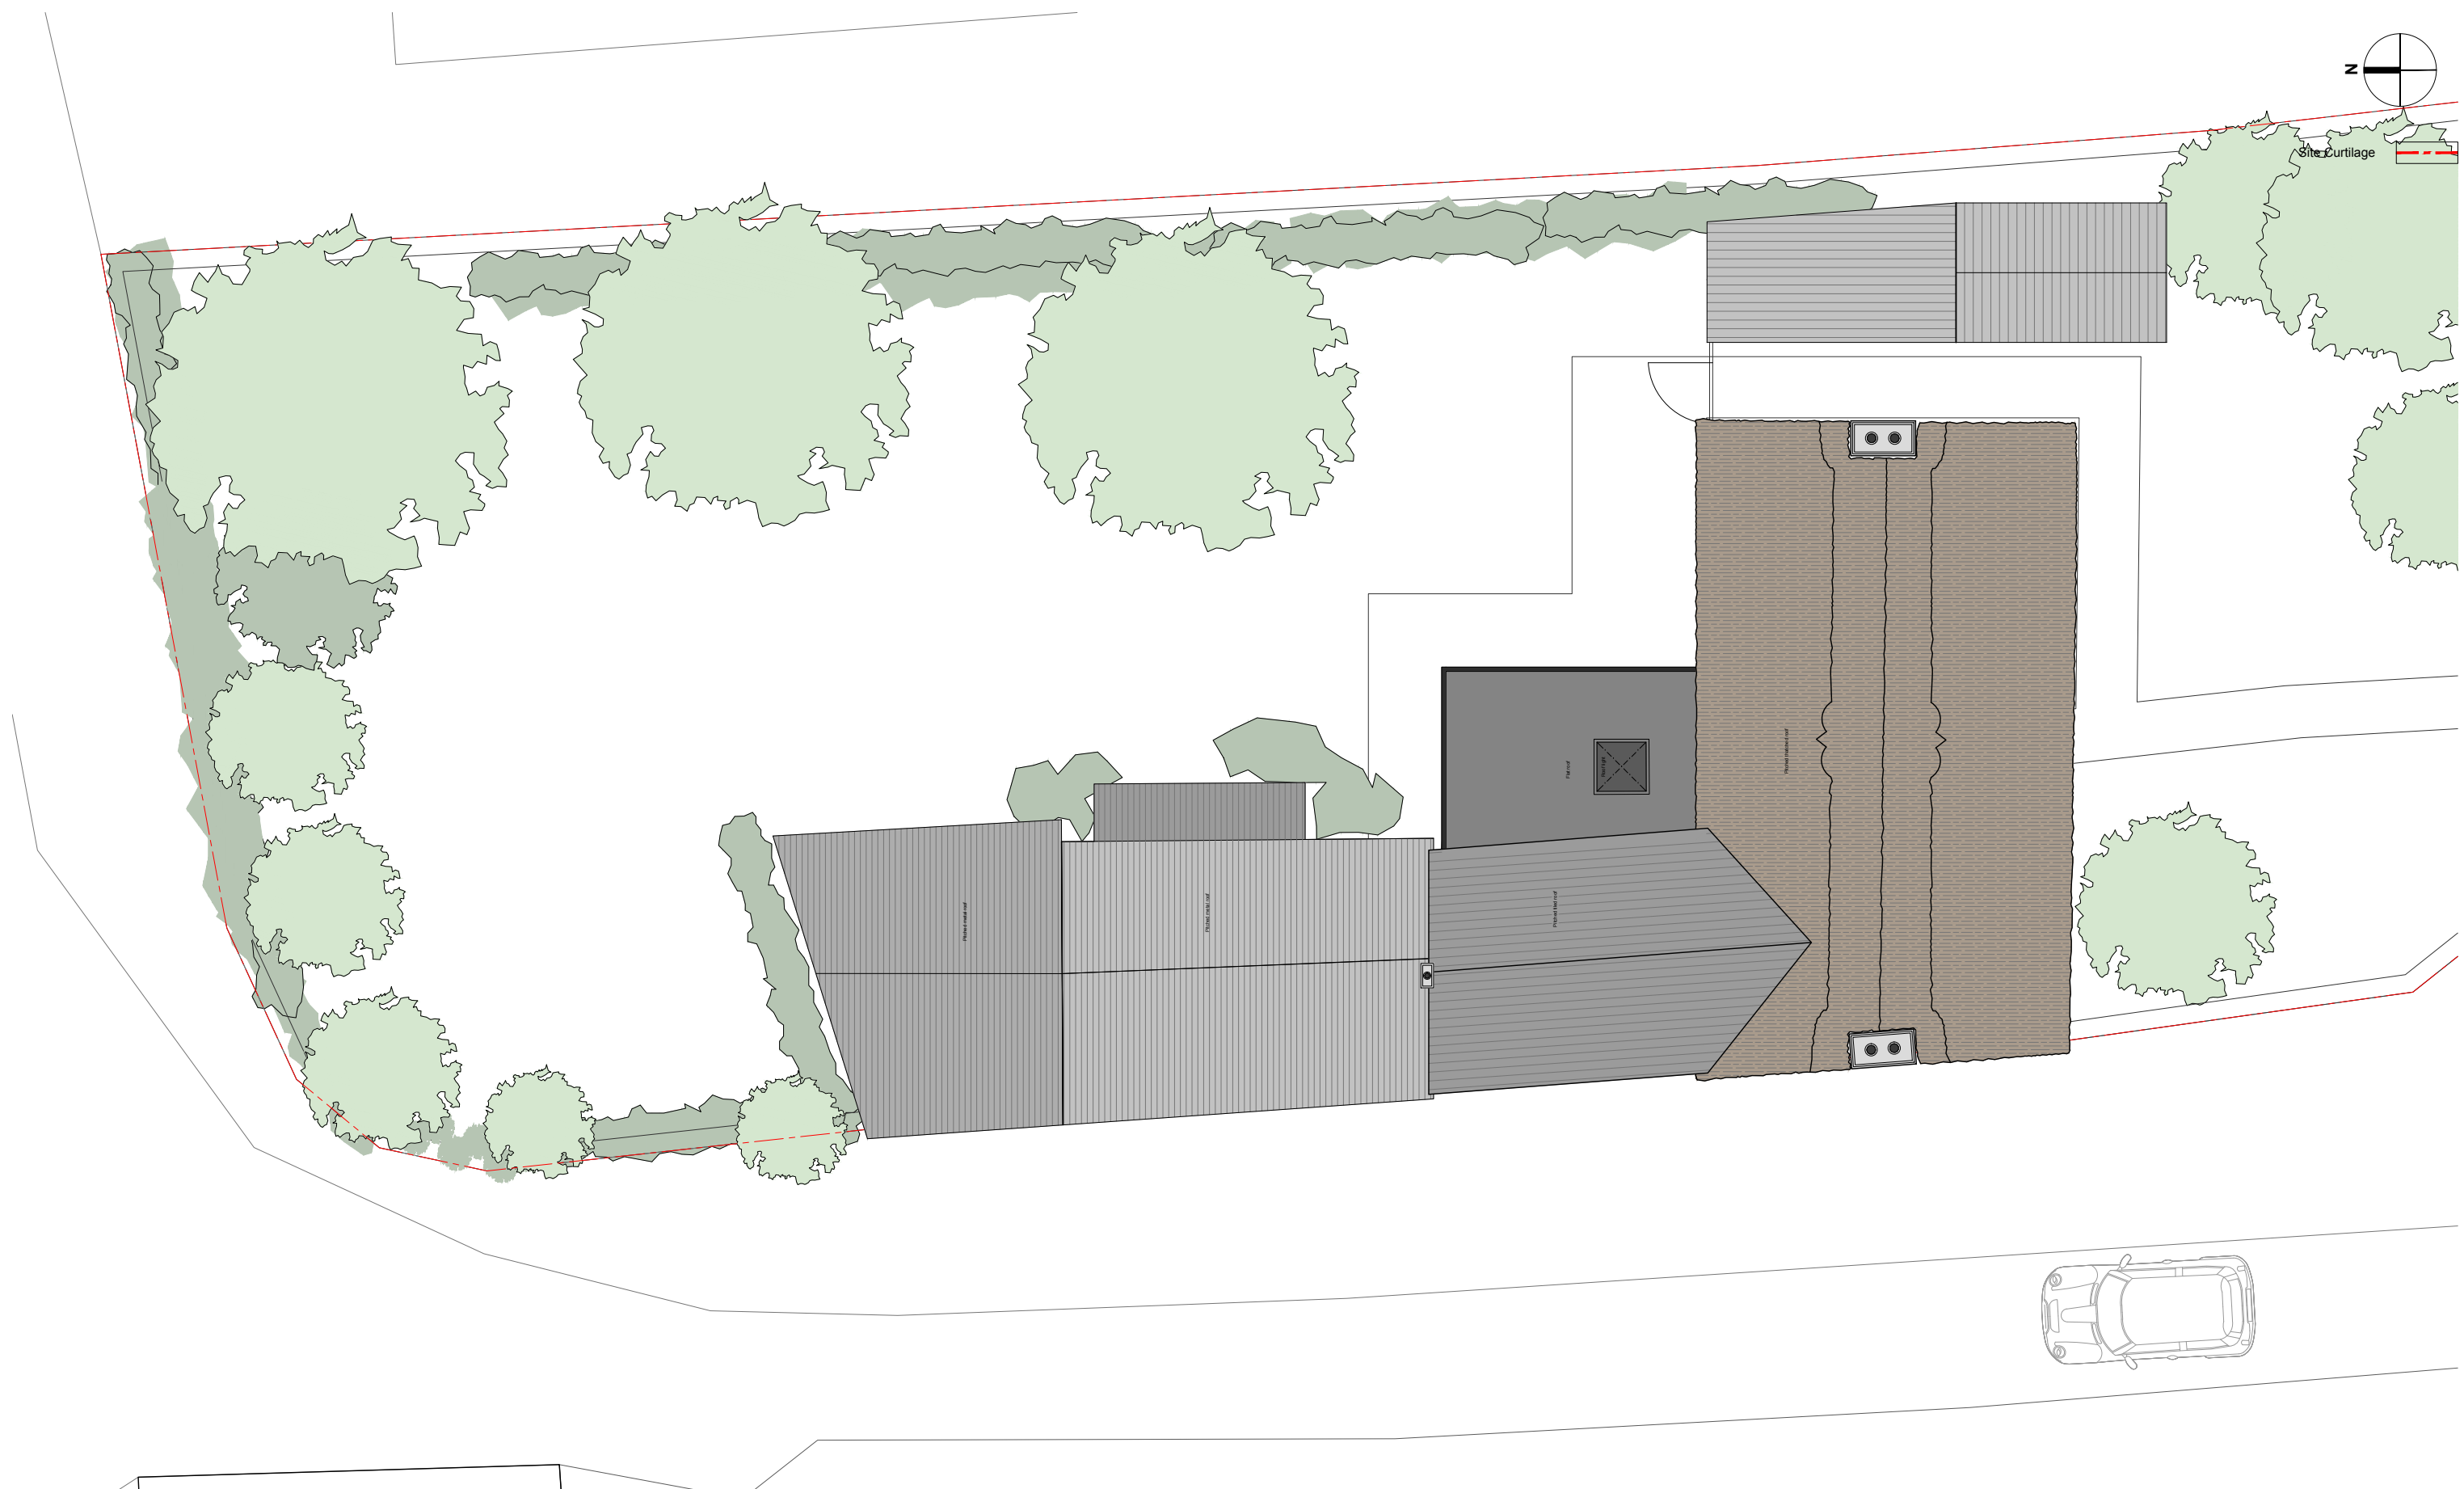

Site Curtilage

nca-architecture

tel: 01869 226610
email: enquiries@nca-architecture.co.uk
www.nca-architecture.co.uk

7 Court Farm Barns
Medcroft Road
Tackley, OXON
OX5 3AL

The Old Post Office
Sibford Ferris

Date: 20 Oct 2017
Scale: 1:100@A3
Status: Planning
Drawn: SEH

Existing Roof Plan

170182 - A - Ex - 120
Revision: A