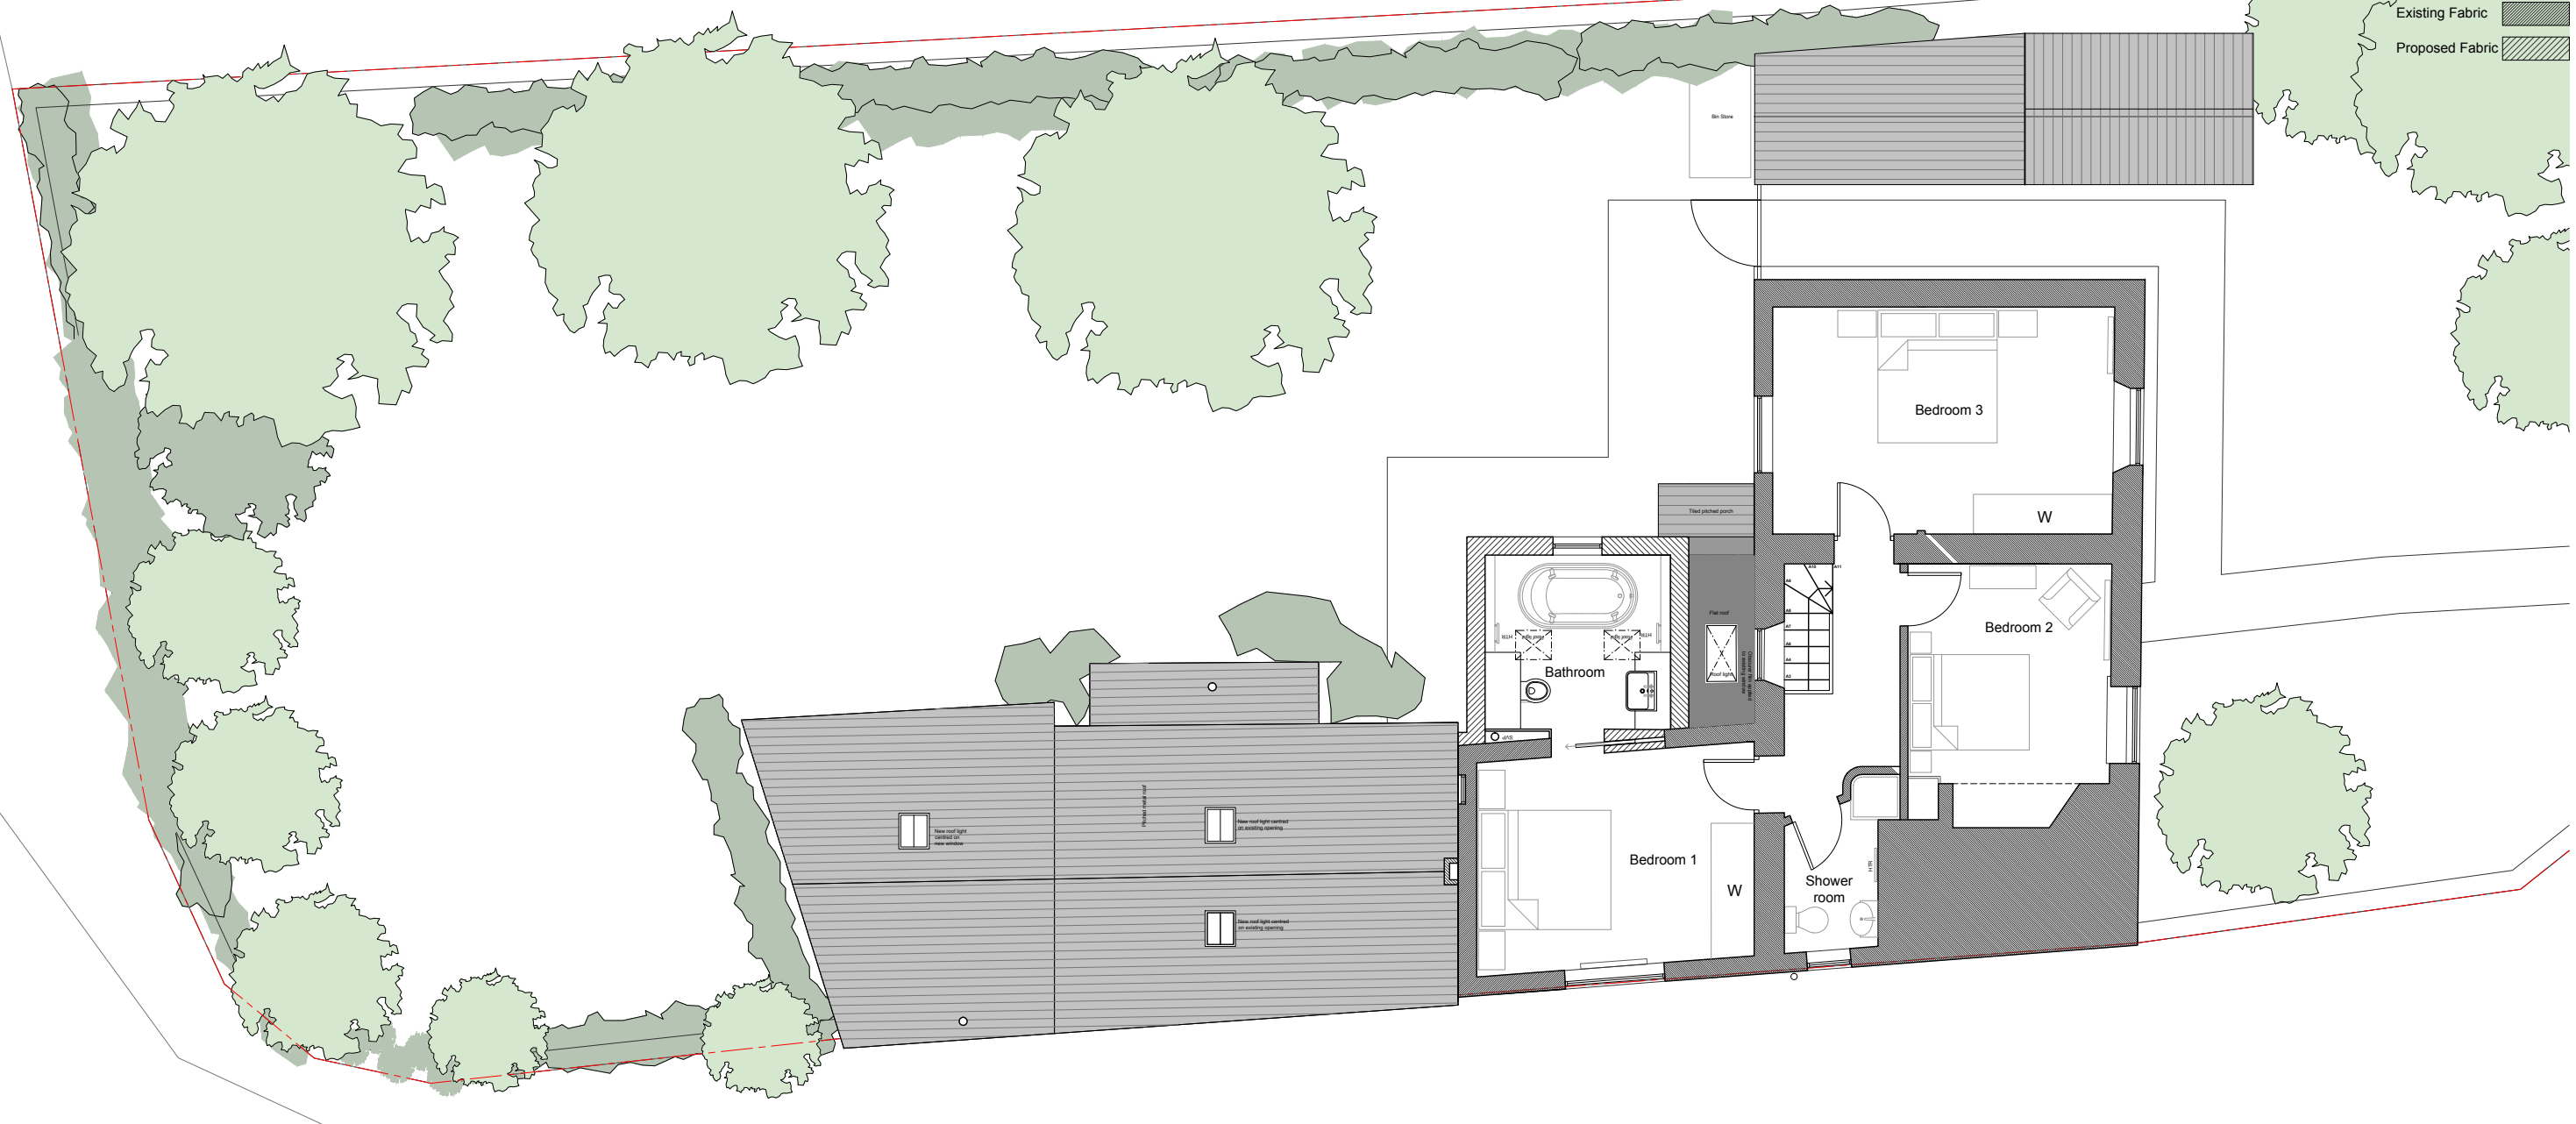

- Site Curtilage
- Existing Fabric
- Proposed Fabric

nca-architecture

tel: 01869 226610
 email: enquiries@nca-architecture.co.uk
 www.nca-architecture.co.uk

7 Court Farm Barns
 Medcroft Road
 Tackley, OXON
 OX5 3AL

The Old Post Office
Sibford Ferris

Date: 6Nov2017
 Scale: 1:100@A3
 Status: Planning
 Drawn: SEH

Proposed First Floor Plan
 170182 - A - FF - 110

Revision: B