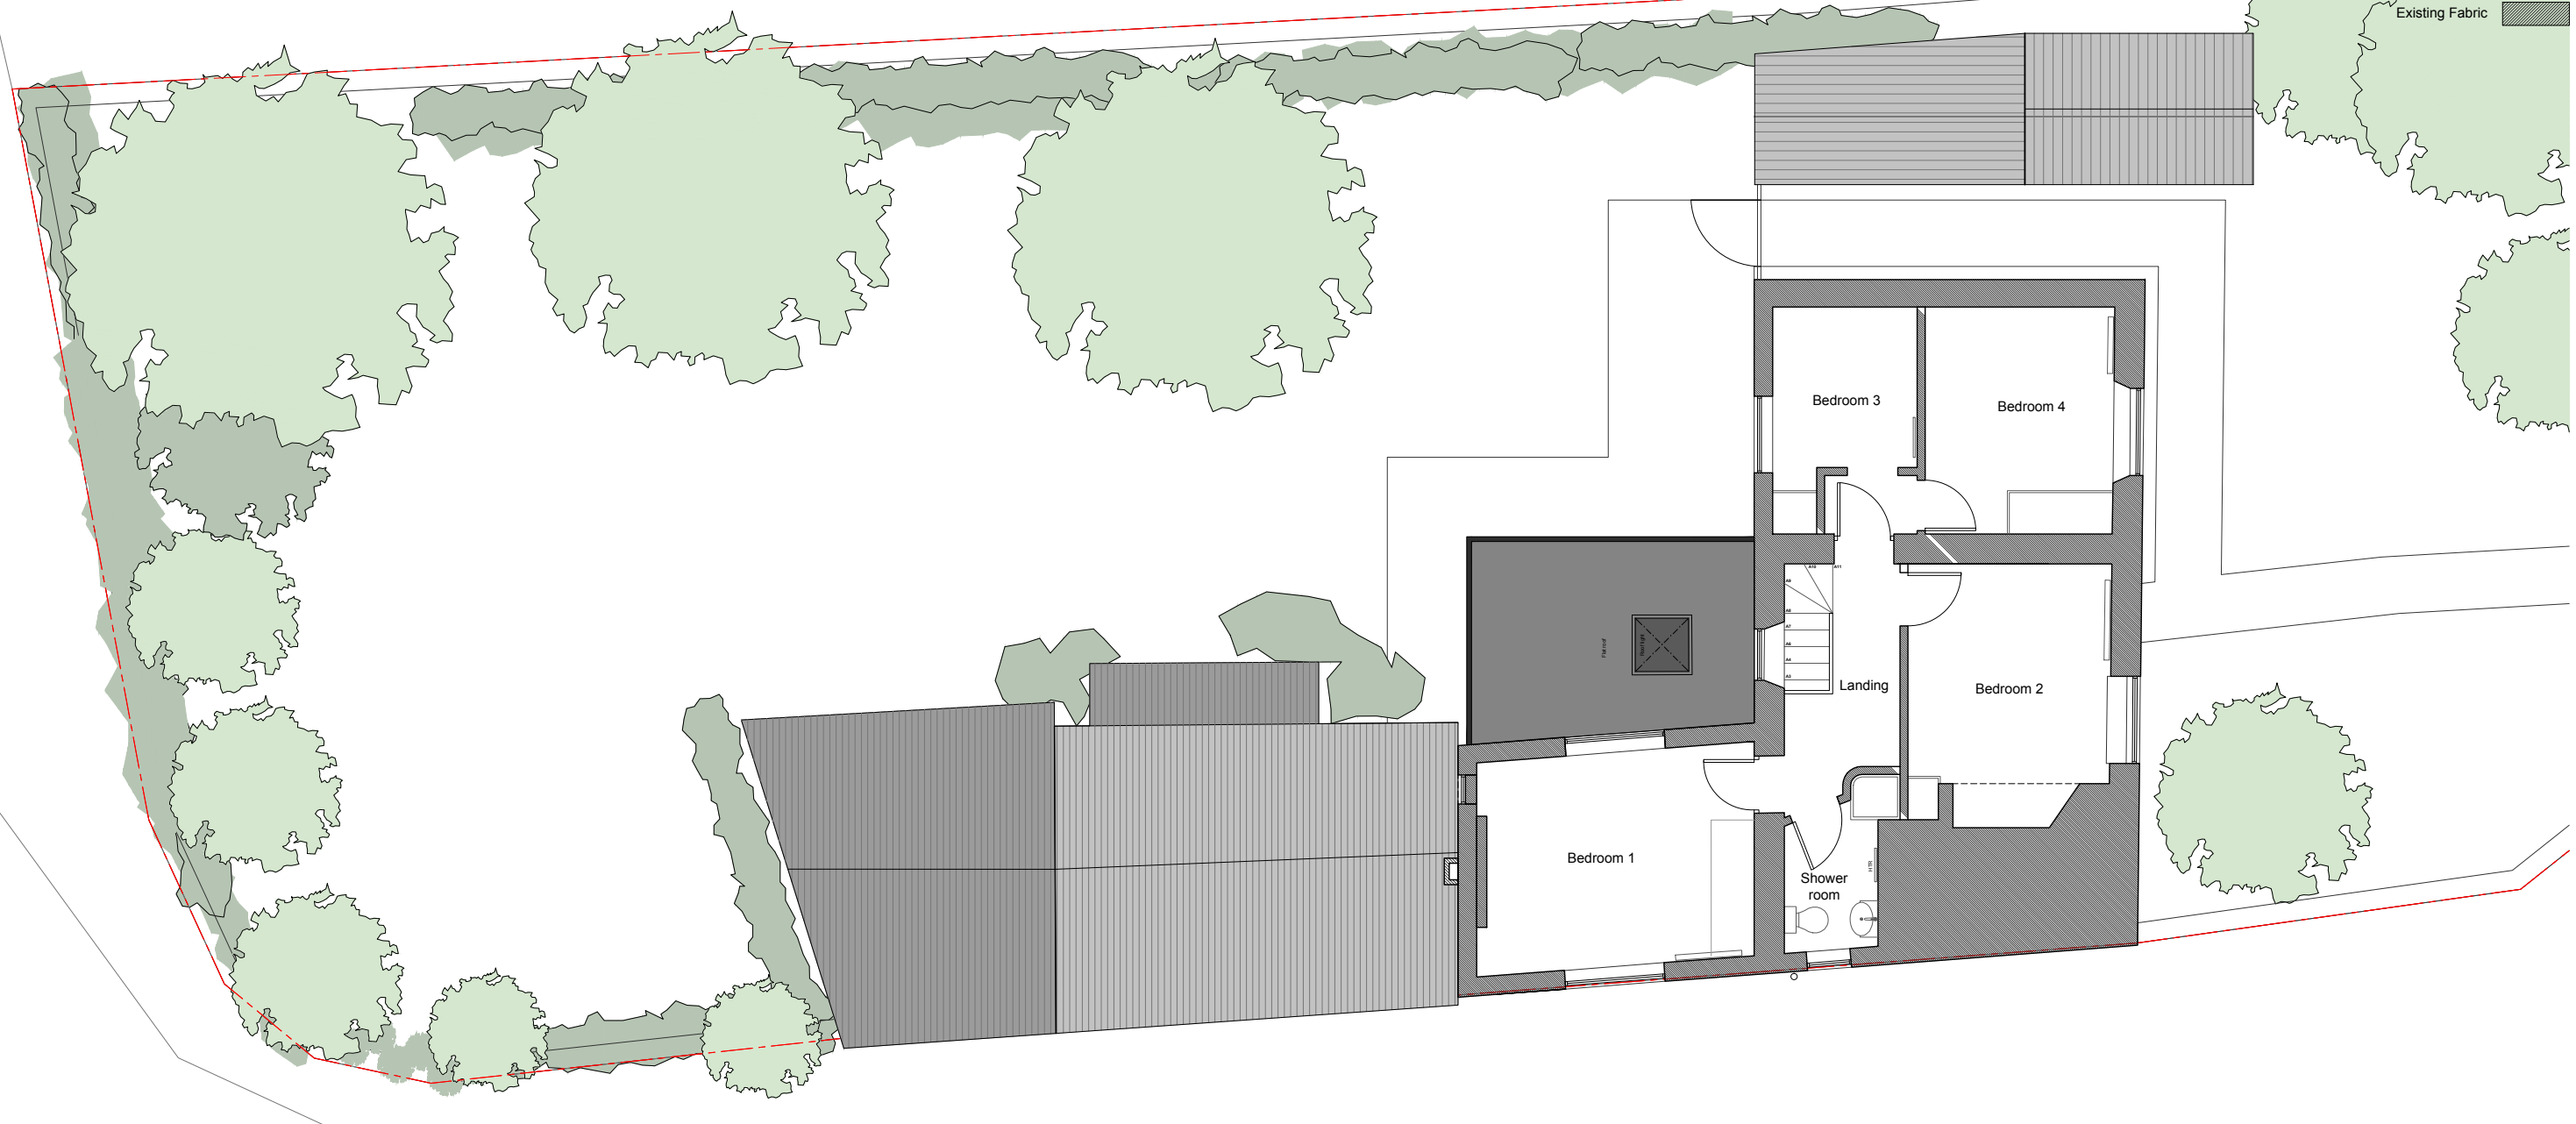

Site Curtilage
Existing Fabric

nca-architecture

tel: 01869 226610
email: enquiries@nca-architecture.co.uk
www.nca-architecture.co.uk

7 Court Farm Barns
Medcroft Road
Tackley, OXON
OX5 3AL

0 1 2 3 4 5m

The Old Post Office
Sibford Ferris

Date: 20 Oct 2017
Scale: 1:100@A3
Status: Planning
Drawn: SEH

Existing First Floor Plan
170182 - A - Ex - 110

Revision: A