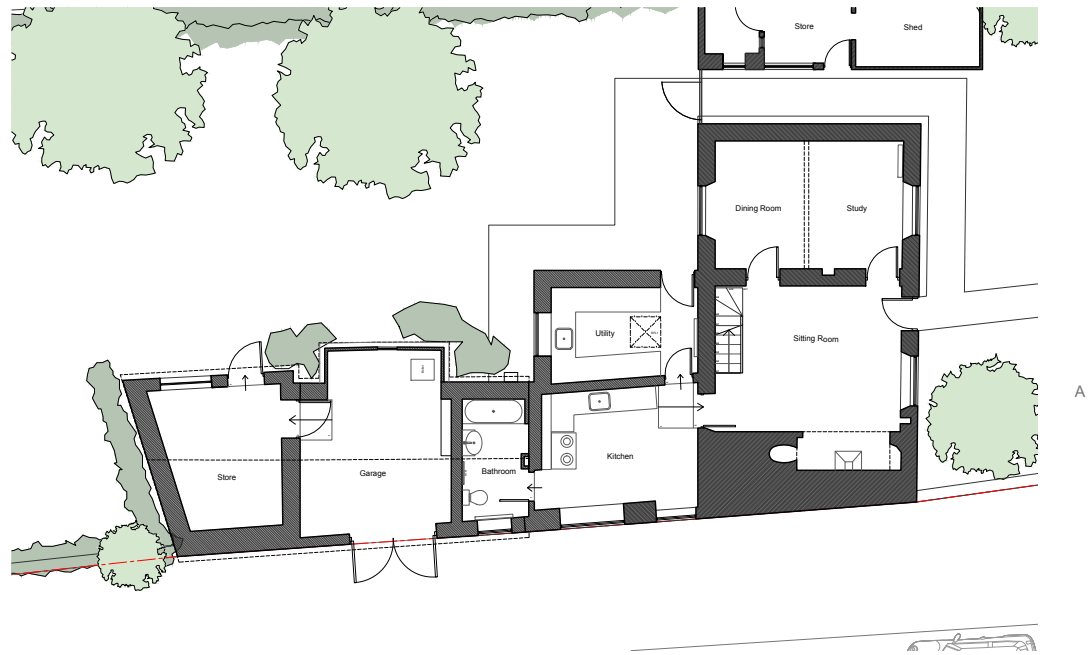

SECTION A-A

PLAN @ 1:200

nca-architecture

tel: 01869 226610
email: enquiries@nca-architecture.co.uk
www.nca-architecture.co.uk

7 Court Farm Barns
Medcroft Road
Tackley, OXON
OX5 3AL

The Old Post Office
Sibford Ferris

Date: 20 Oct 2017
Scale: 1:100@A3
Status: Planning
Drawn: SEH

Existing Sections
170182 - A - Ex - 300

Revision: A