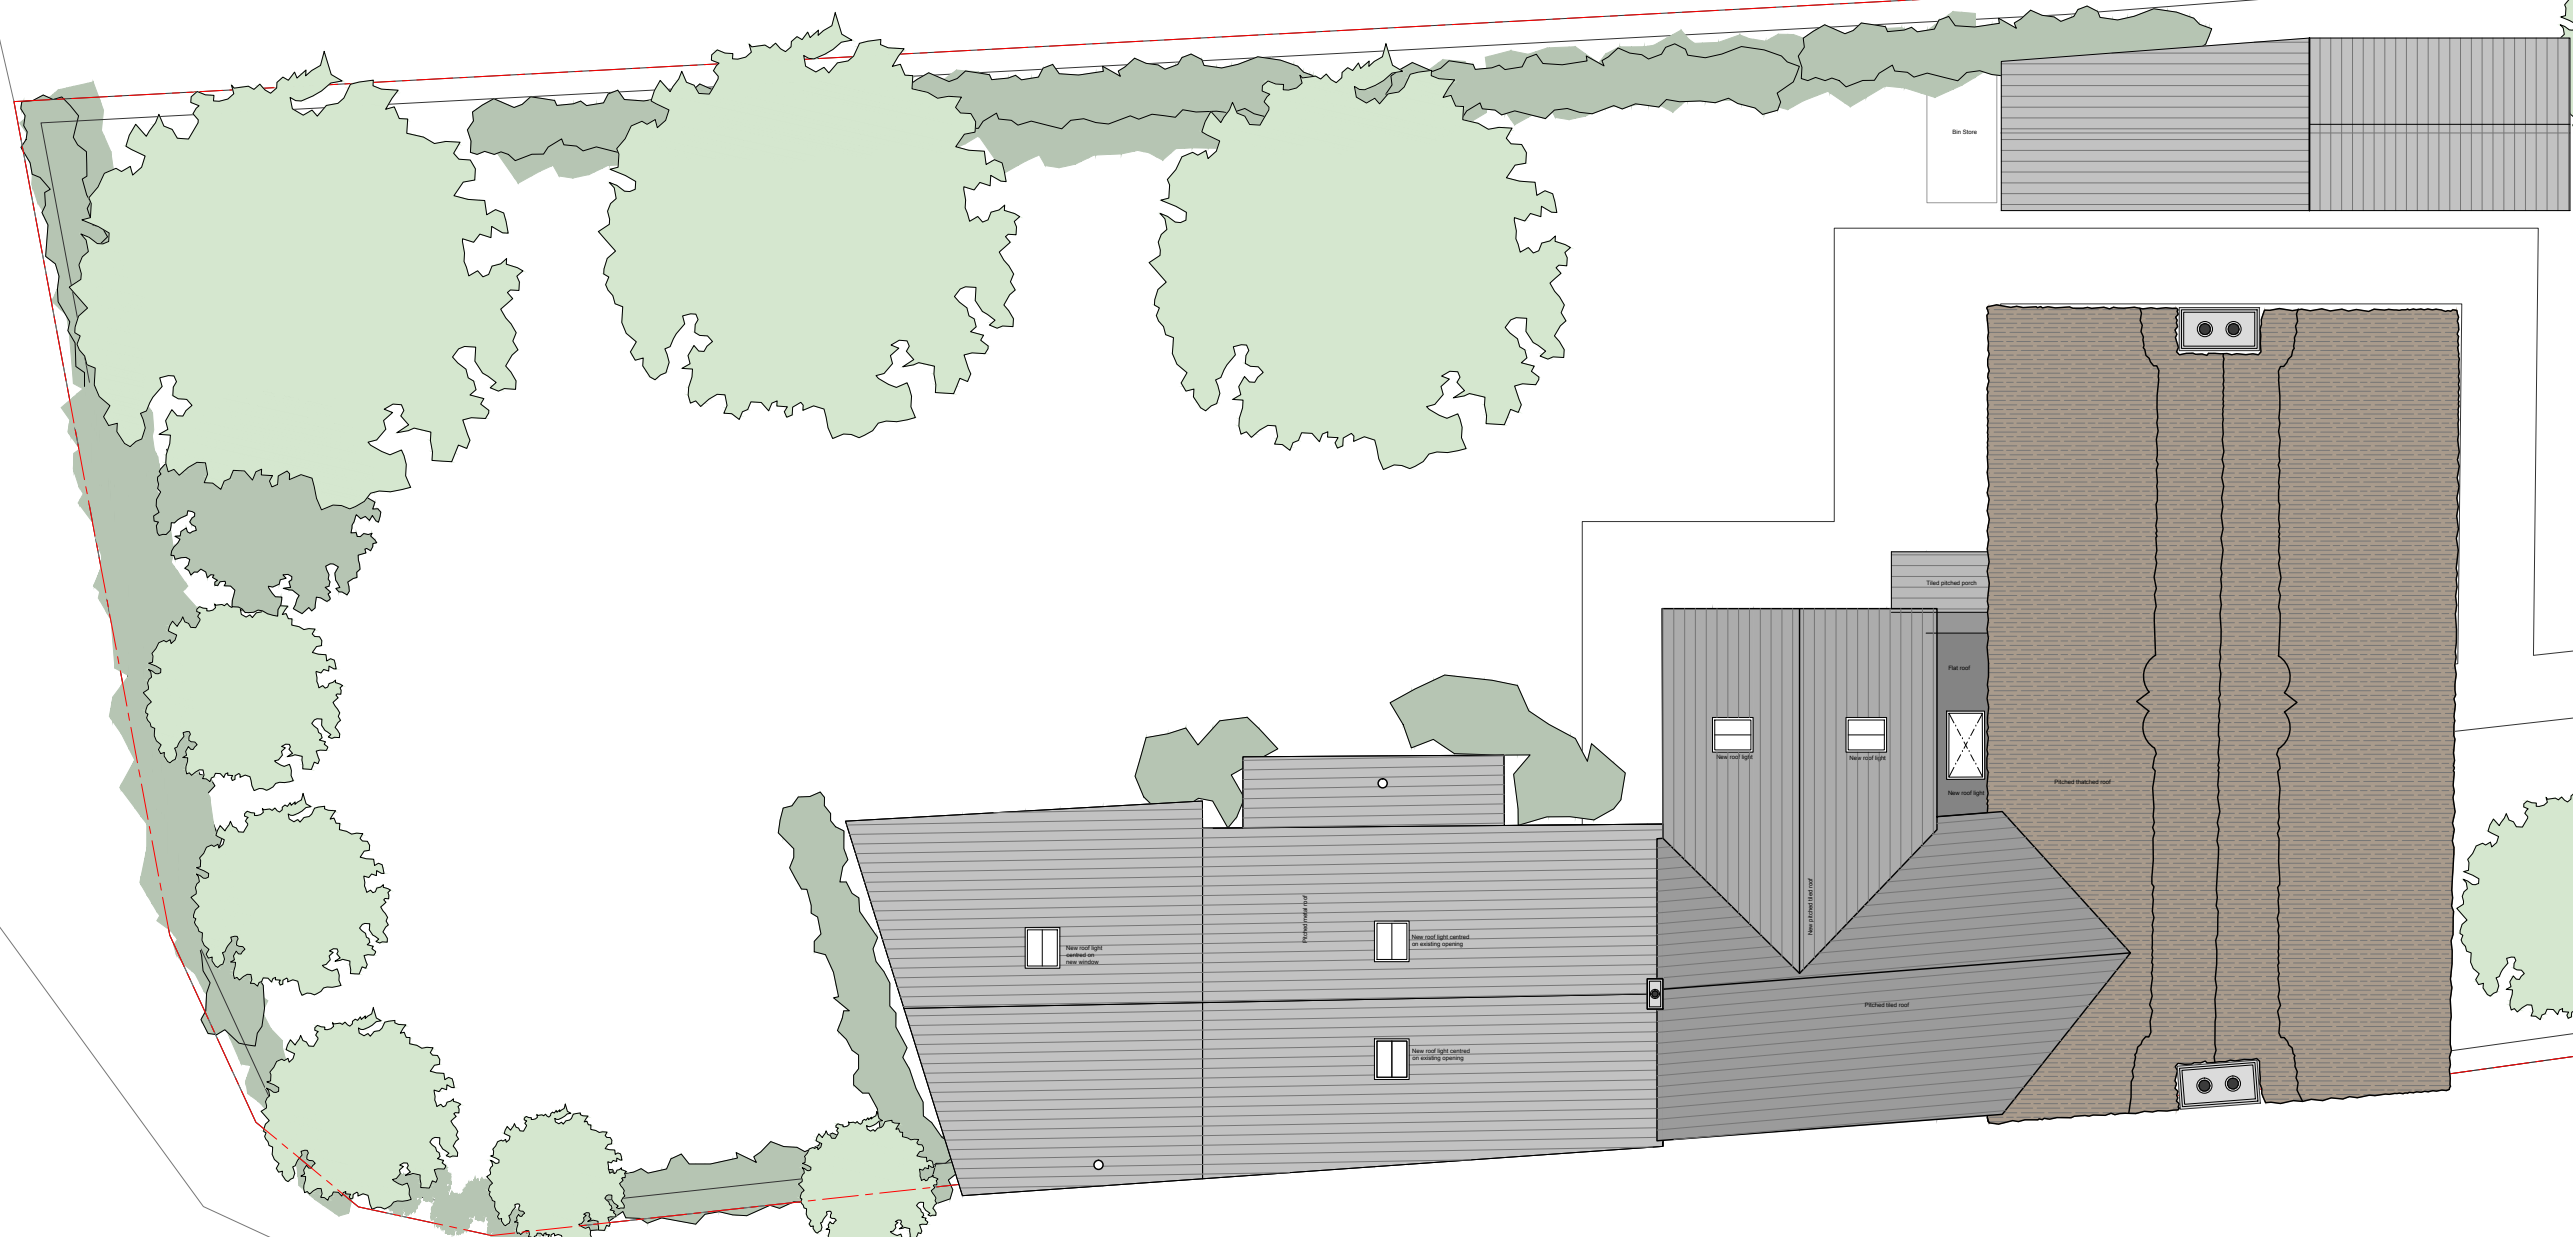

- Site Curtilage
- Existing Fabric
- Proposed Fabric

nca-architecture

tel: 01869 226610
 email: enquiries@nca-architecture.co.uk
 www.nca-architecture.co.uk

7 Court Farm Barns
 Medcroft Road
 Tackley, OXON
 OX5 3AL

The Old Post Office
Sibford Ferris

Date: **6Nov2017**
 Scale: **1:100@A3**
 Status: **Planning**
 Drawn: **SEH**

Proposed First Floor Plan
170182 - A - RF - 120

Revision: **B**