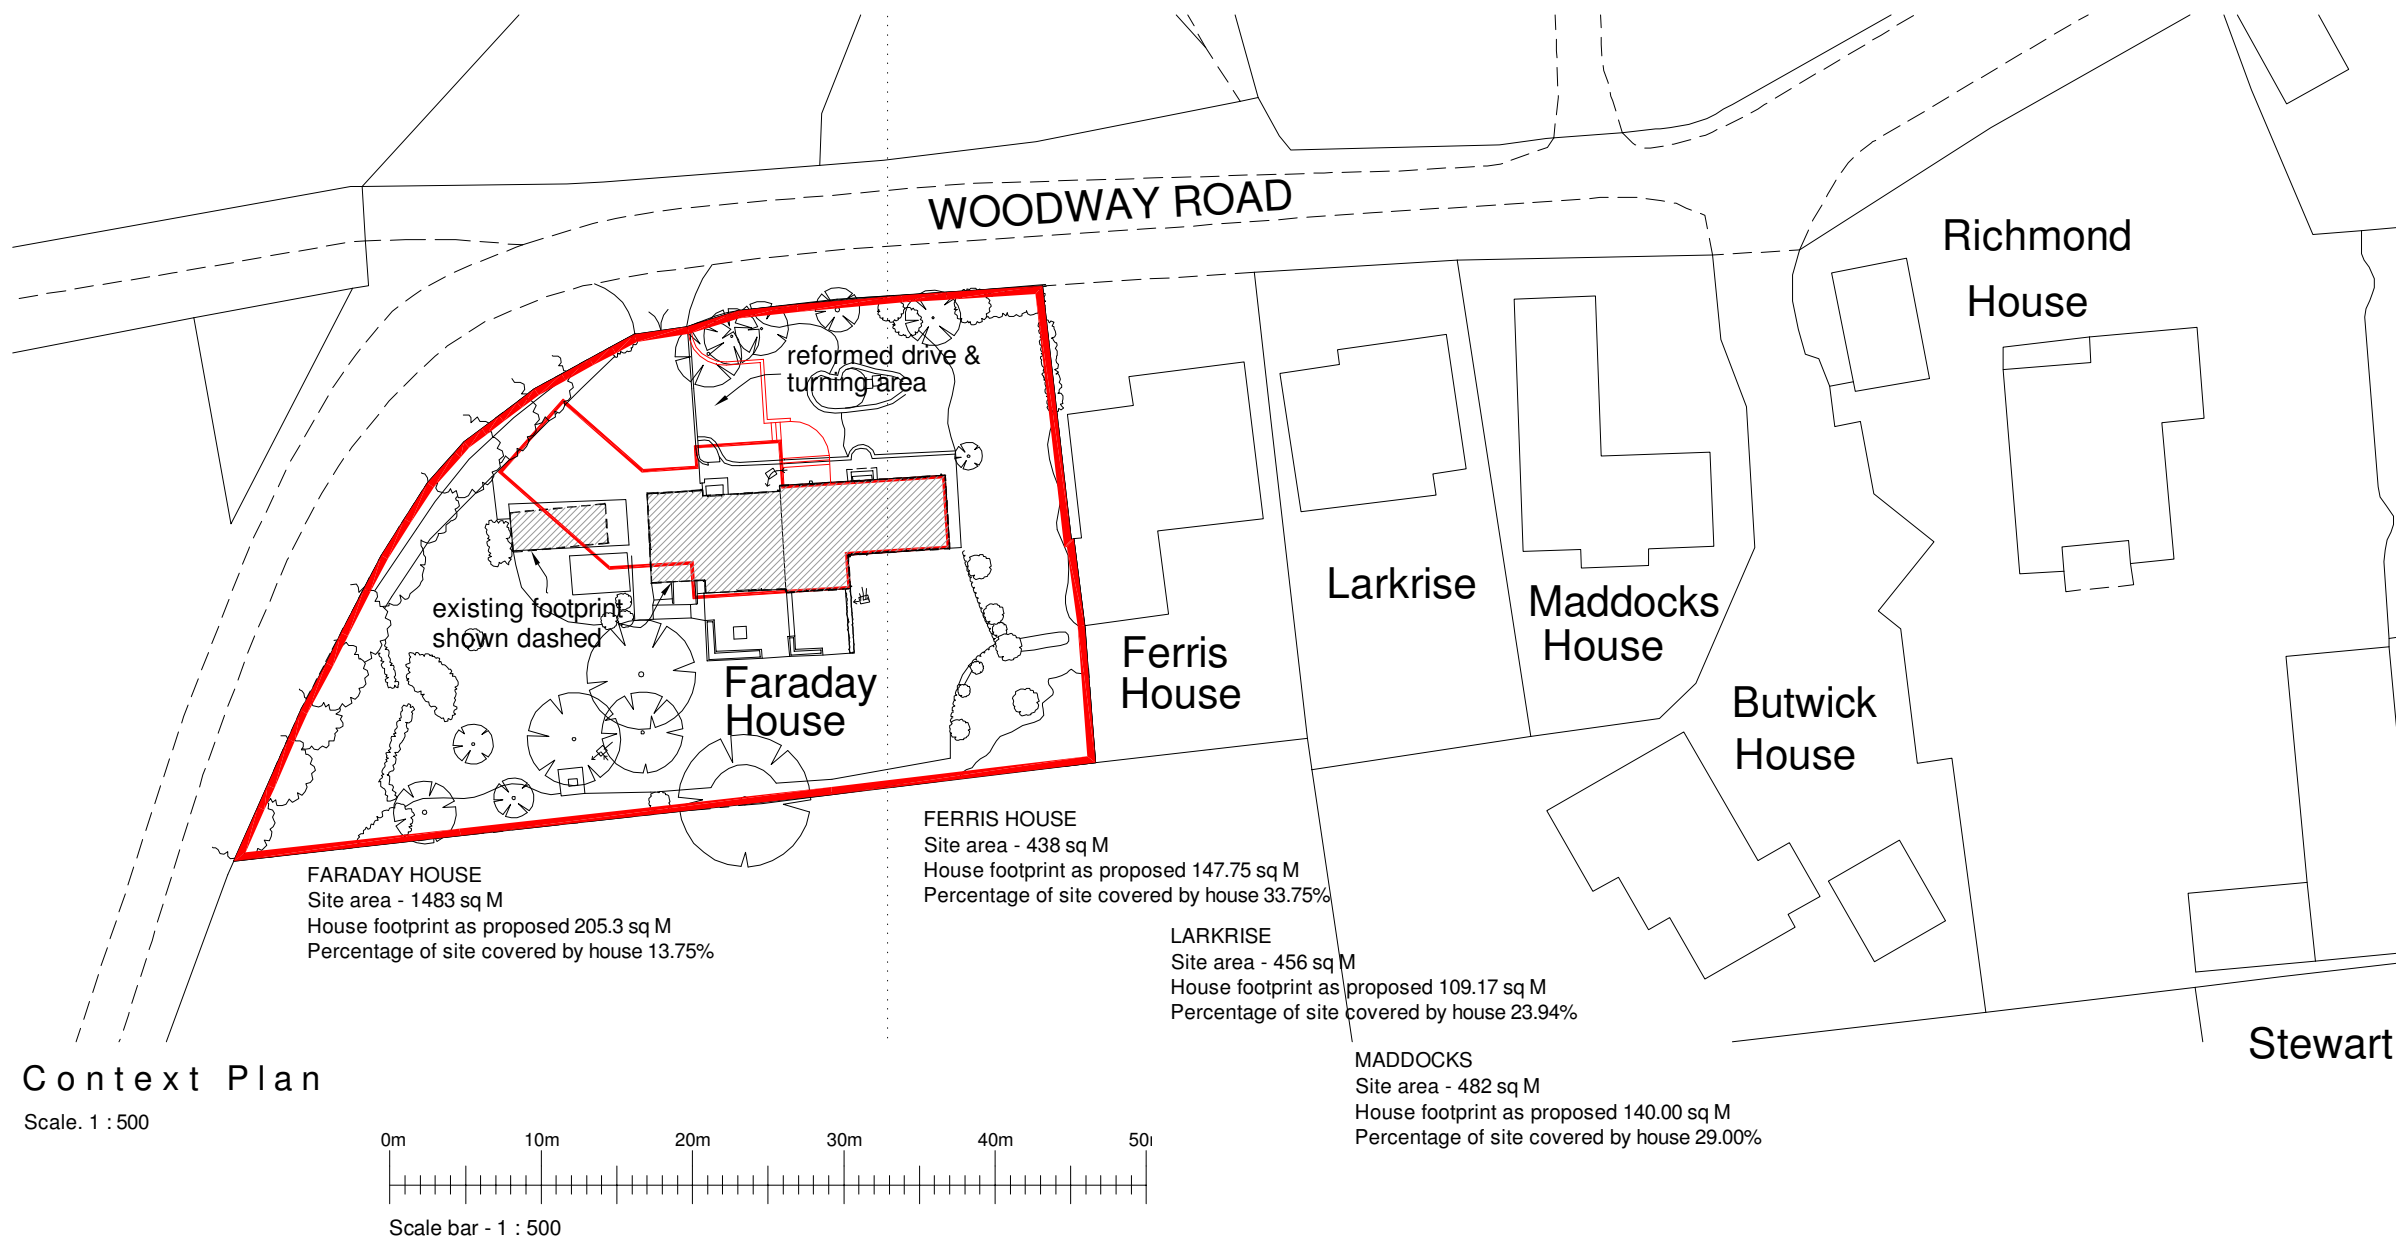

VIEW ALONG WOODWAY FROM THE WEST SHOWING THE FRONTAGE OF LARKRISE AND FERRIS HOUSE

VIEW ALONG WOODWAY ROAD FROM THE WEST SHOWING THE FRONTAGE OF FERRIS HOUSE WITH FARADY HOUSE BEYOND

VIEW ALONG WOODWAY ROAD FROM THE EAST SHOWING THE FRONTAGE OF FERRIS HOUSE LARKRISE AND MADDOCKS HOUSE BEYOND

VIEW FROM WOODWAY ROAD LOOKING SOUTH AT FARADAY HOUSE

NORTH

Ordnance Survey (c) Crown Copyright 2016. All rights reserved.  
Licence number 100022432

**Cleford Essex Associates**

45 North Bar, Banbury, Oxon. OX16 0TH.  
Telephone 01295 257556 Fax 01295 268500.

Project Faraday House, Woodway Road  
Sibford Ferris, Oxfordshire.

Drawing Context Plan

Scale 1 : 500

Date April 2017

Sheet Size A3

**DRAWING No.** 1650 - 05