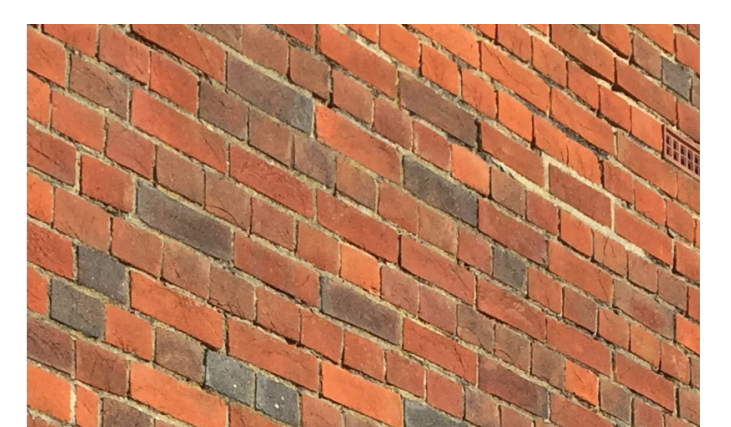

Facing Brickwork (Marziale)

Standing Seam Rainscreen Cladding

Facing Brickwork (Audley Red Mixture Stock)

Reclaimed Brickwork

Window Frame (RAL 7016)

1.	Description: Facing Brickwork (Buff) Manufacturer: Wienerberger Specification: Marziale (102.5x65x 15mm)	5.	Description: Metal Standing Seam Rainscreen Cladding Manufacturer: VM Zinc Colour: Pigmento-Green	9.	Description: External Window Frames Manufacturer: Eurocell Specification: Modus Colour: RAL 7016 (Anthracite Grey)
2.	Description: Below DPC Engineering Brickwork Manufacturer: Wienerberger Specification: Staffordshire Smooth Blue (102.5x65x215mm)	6.	Description: Slate Roof Tiles Manufacturer: SIGA Slate (SIGA Trading Ltd.) Specification: 'SIGA 37' Natural Slate Colour: Blue Grey	10.	Description: External Door Frames Specification: PPC Aluminium Colour: RAL 7016 (Anthracite Grey)
3.	Description: Reclaimed Brickwork (to Match Existing) Manufacturer: N/A Specification: N/A	7.	Description: Reclaimed Slate Roof Tiles Manufacturer: N/A Specification: N/A	11.	Description: Curtain Walling/ Shop Frontages (Block A) Specification: PPC Aluminium Colour: RAL 8019 (Grey Brown)
4.	Description: Facing Brickwork (Red) Manufacturer: Ibstock Specification: Audley Red Mixture Stock	8.	Description: Single Ply Roof Membrane (Flat Roofs) Manufacturer: Sarnafil Specification: Lead Grey	12.	Description: Curtain Walling/ Shop Frontages (Block B) Specification: PPC Aluminium Colour: RAL 7016 (Anthracite Grey)
				13.	Description: Fascias, Soffits and Parapet Copings Specification: PPC Aluminium Colour: RAL 7016 (Anthracite Grey)