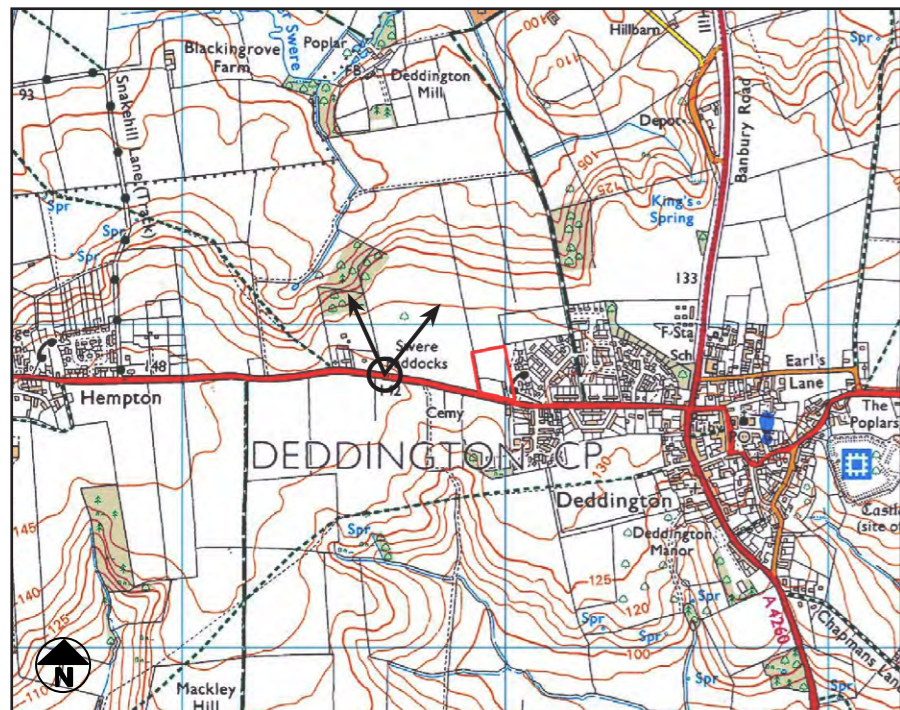

© Crown copyright. All rights reserved. 2018 emapsite Licence number 0100031673

Camera make & model	- Canon EOS 5D	Viewpoint height (AOD)	- 141m
Date & time of photograph	- 02/11/2018 @ 11:00	Distance from site	- 284m
OS grid reference	- 445621, 231836