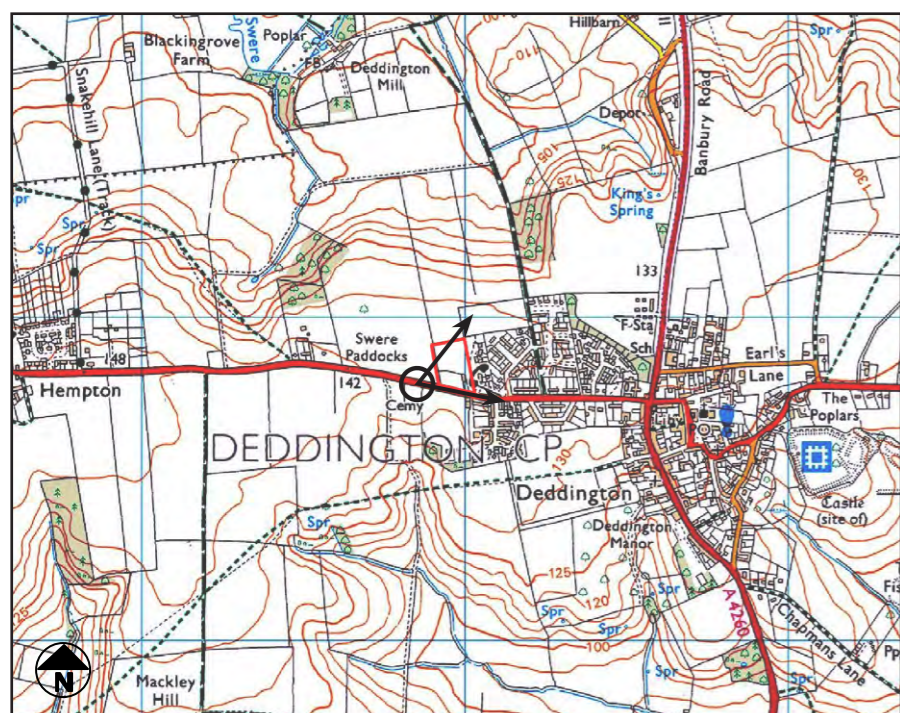

**VIEWPOINT 2B**

From Hempton Road, looking east

© Crown copyright. All rights reserved. 2018 emapsite Licence number 0100031673

Camera make & model - Canon EOS 5D      Viewpoint height (AOD) - 141m  
 Date & time of photograph - 02/11/2018 @ 11:00      Distance from site - 284m  
 OS grid reference - 445621, 231836

### VIEWPOINT 3

From Hempton Road, looking east

© Crown copyright. All rights reserved. 2018 emapsite Licence number 0100031673

Camera make & model	- Canon EOS 5D	Viewpoint height (AOD)	- 137m
Date & time of photograph	- 02/11/2018 @ 11:44	Distance from site	- 55m
OS grid reference	- 445861, 231793		

## VIEWPOINT 4

From Hempton Road, looking west

© Crown copyright. All rights reserved. 2018 emapsite Licence number 0100031673

Camera make & model	- Canon EOS 5D	Viewpoint height (AOD)	- 136m
Date & time of photograph	- 02/11/2018 @ 11:59	Distance from site	- 31m
OS grid reference	- 446055, 231749		

### VIEWPOINT 5

From Hempton Road, looking west

Camera make & model	- Canon EOS 5D	Viewpoint height (AOD)	- 135m
Date & time of photograph	- 02/11/2018 @ 12:17	Distance from site	- 75m
OS grid reference	- 446100, 231744		