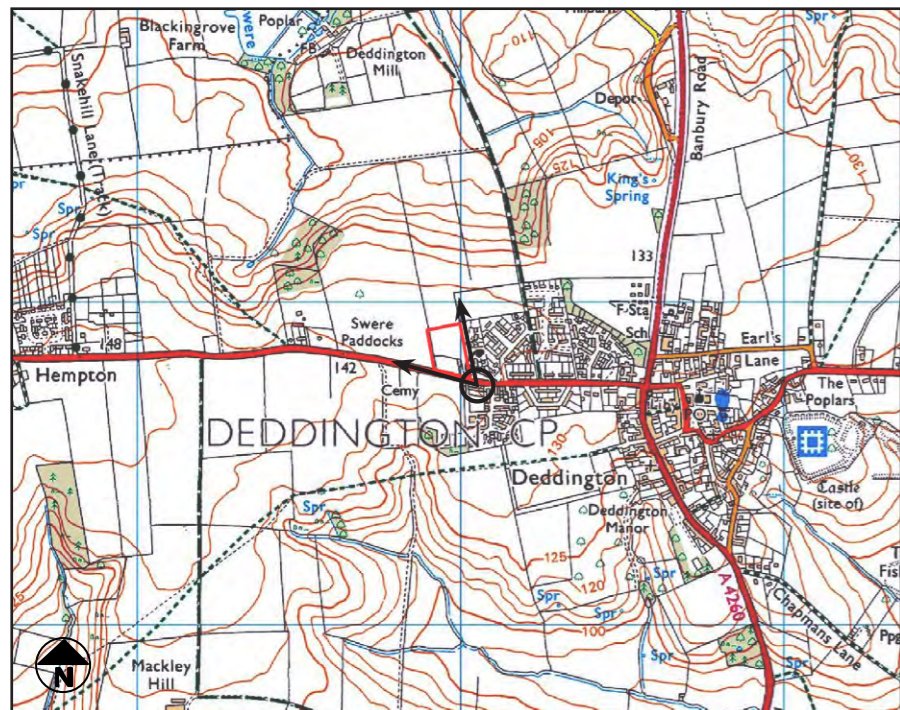

**VIEWPOINT 2B**

From Hempton Road, looking east

© Crown copyright. All rights reserved. 2018 emapsite Licence number 0100031673

Camera make & model - Canon EOS 5D      Viewpoint height (AOD) - 141m  
 Date & time of photograph - 02/11/2018 @ 11:00      Distance from site - 284m  
 OS grid reference - 445621, 231836

### VIEWPOINT 3

From Hempton Road, looking east

© Crown copyright. All rights reserved. 2018 emapsite Licence number 0100031673

Camera make & model	- Canon EOS 5D	Viewpoint height (AOD)	- 137m
Date & time of photograph	- 02/11/2018 @ 11:44	Distance from site	- 55m
OS grid reference	- 445861, 231793		

## VIEWPOINT 4

From Hempton Road, looking west

© Crown copyright. All rights reserved. 2018 emapsite Licence number 0100031673

Camera make & model	- Canon EOS 5D	Viewpoint height (AOD)	- 136m
Date & time of photograph	- 02/11/2018 @ 11:59	Distance from site	- 31m
OS grid reference	- 446055, 231749		

### VIEWPOINT 5

From Hempton Road, looking west

Camera make & model	- Canon EOS 5D	Viewpoint height (AOD)	- 135m
Date & time of photograph	- 02/11/2018 @ 12:17	Distance from site	- 75m
OS grid reference	- 446100, 231744		