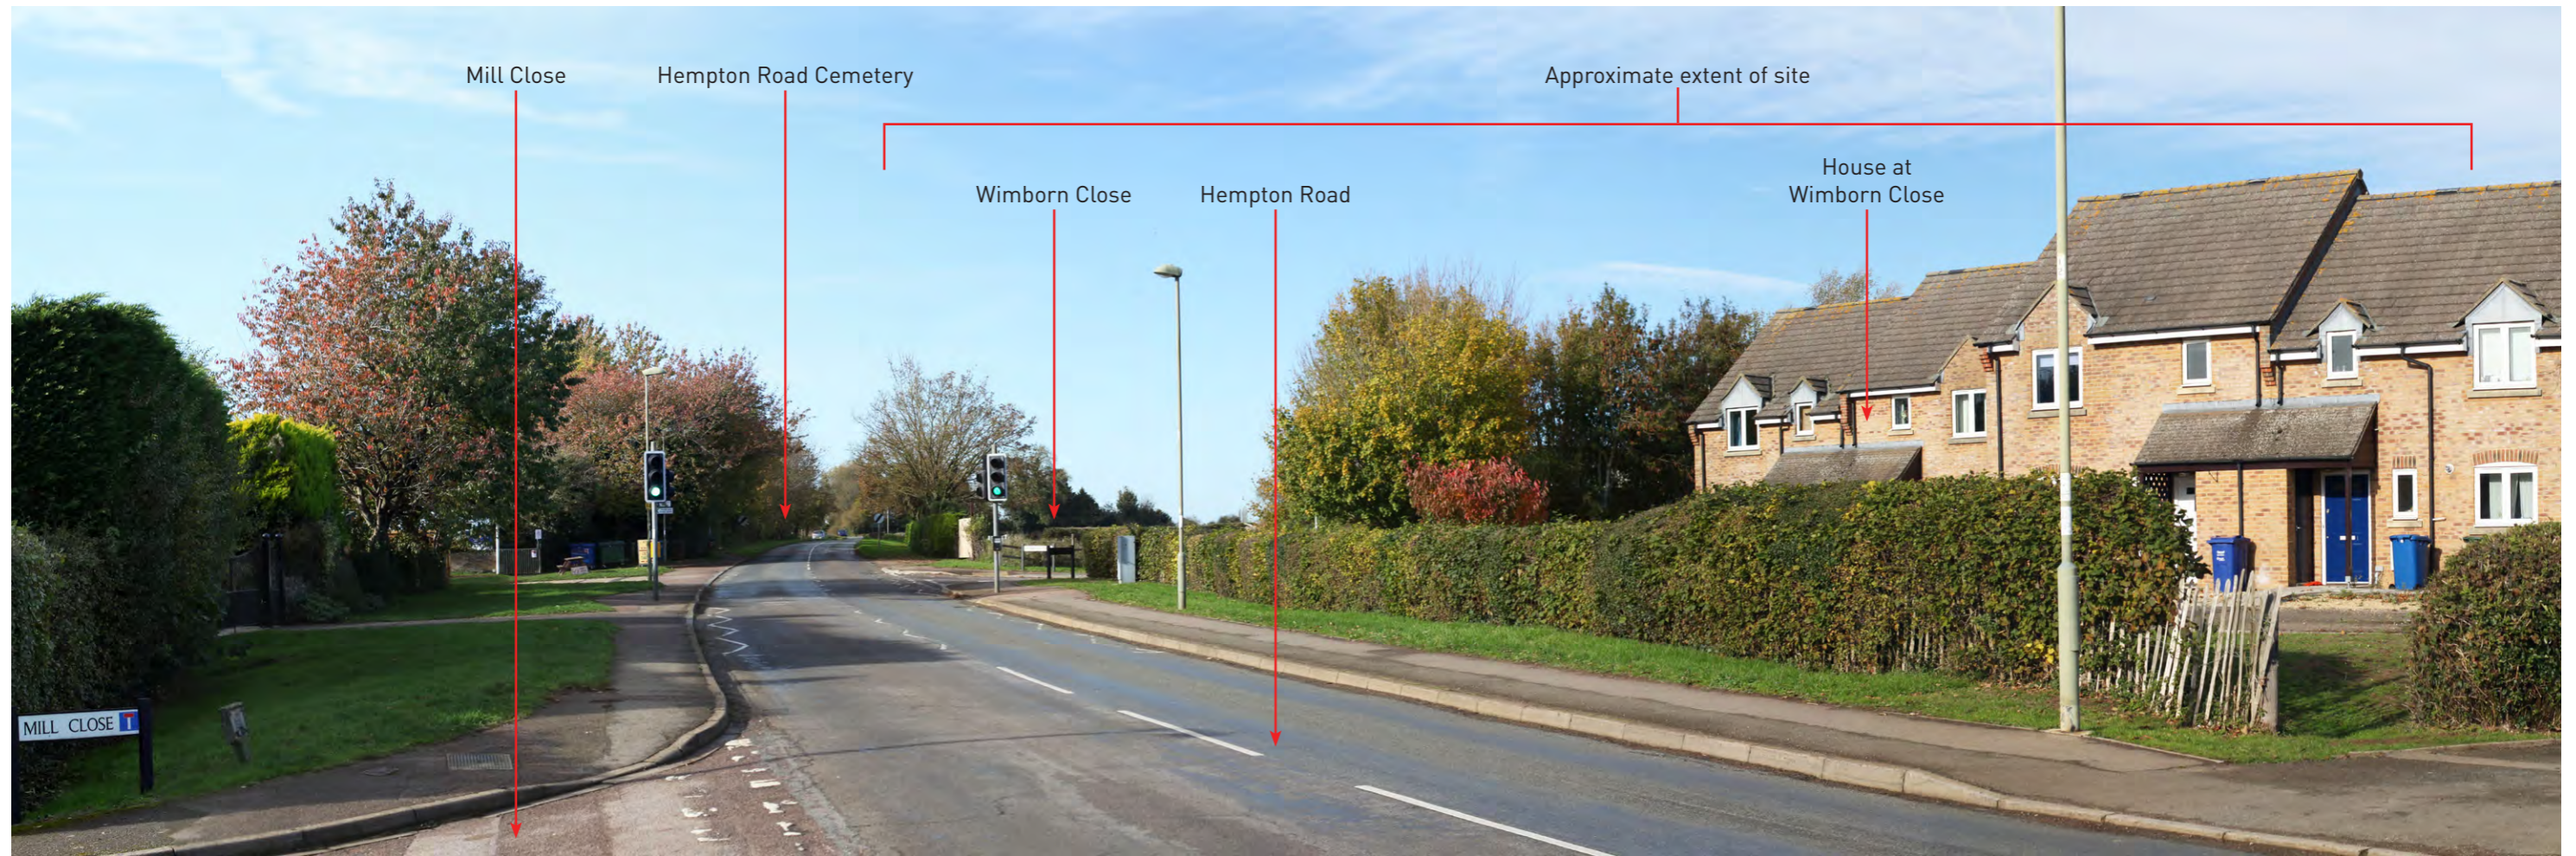

**VIEWPOINT 2B**

From Hempton Road, looking east

© Crown copyright. All rights reserved. 2018 emapsite Licence number 0100031673

Camera make & model - Canon EOS 5D      Viewpoint height (AOD) - 141m  
 Date & time of photograph - 02/11/2018 @ 11:00      Distance from site - 284m  
 OS grid reference - 445621, 231836

### VIEWPOINT 3

From Hempton Road, looking east

© Crown copyright. All rights reserved. 2018 emapsite Licence number 0100031673

Camera make & model	- Canon EOS 5D	Viewpoint height (AOD)	- 137m
Date & time of photograph	- 02/11/2018 @ 11:44	Distance from site	- 55m
OS grid reference	- 445861, 231793		

## VIEWPOINT 4

From Hempton Road, looking west

© Crown copyright. All rights reserved. 2018 emapsite Licence number 0100031673

Camera make & model	- Canon EOS 5D	Viewpoint height (AOD)	- 136m
Date & time of photograph	- 02/11/2018 @ 11:59	Distance from site	- 31m
OS grid reference	- 446055, 231749		

### VIEWPOINT 5

From Hempton Road, looking west

Camera make & model	- Canon EOS 5D	Viewpoint height (AOD)	- 135m
Date & time of photograph	- 02/11/2018 @ 12:17	Distance from site	- 75m
OS grid reference	- 446100, 231744		