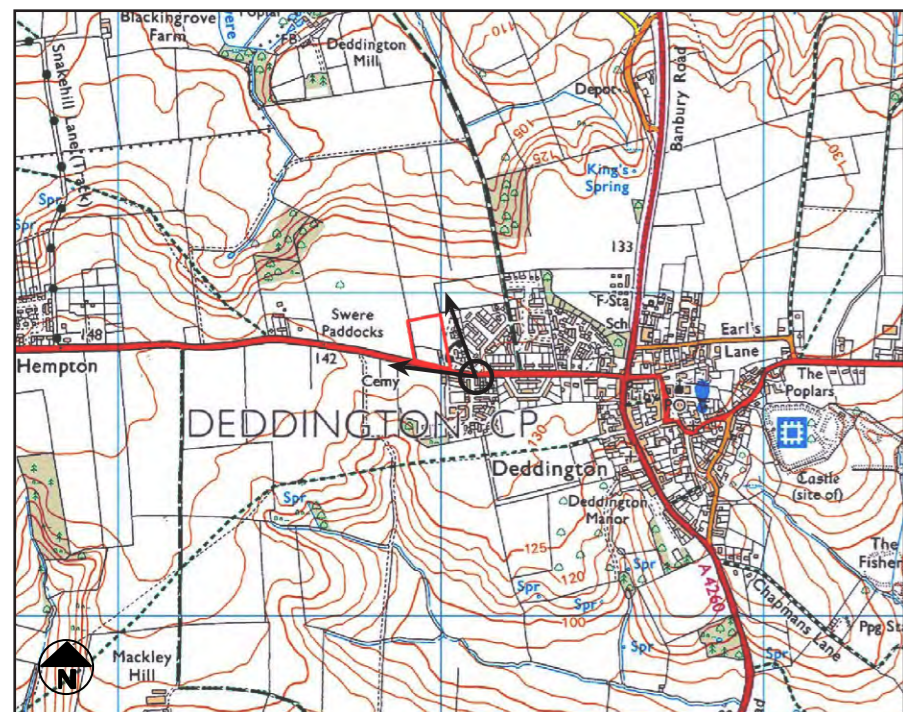

### VIEWPOINT 3

From Hempton Road, looking east

© Crown copyright. All rights reserved. 2018 emapsite Licence number 0100031673

Camera make & model	- Canon EOS 5D	Viewpoint height (AOD)	- 137m
Date & time of photograph	- 02/11/2018 @ 11:44	Distance from site	- 55m
OS grid reference	- 445861, 231793		

## VIEWPOINT 4

From Hempton Road, looking west

© Crown copyright. All rights reserved. 2018 emapsite Licence number 0100031673

Camera make & model	- Canon EOS 5D	Viewpoint height (AOD)	- 136m
Date & time of photograph	- 02/11/2018 @ 11:59	Distance from site	- 31m
OS grid reference	- 446055, 231749		

### VIEWPOINT 5

From Hempton Road, looking west

Camera make & model	- Canon EOS 5D	Viewpoint height (AOD)	- 135m
Date & time of photograph	- 02/11/2018 @ 12:17	Distance from site	- 75m
OS grid reference	- 446100, 231744		