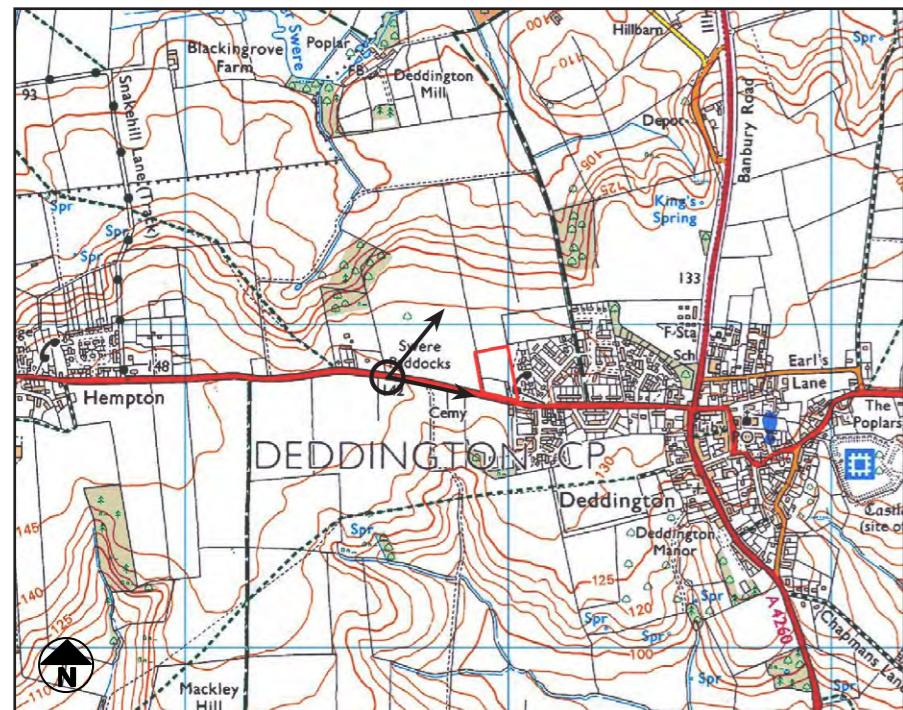

## VIEWPOINT 2A

From Hempton Road, looking east

© Crown copyright. All rights reserved. 2018 emapsite Licence number 0100031673

Camera make & model	- Canon EOS 5D	Viewpoint height (AOD)	- 141m
Date & time of photograph	- 02/11/2018 @ 11:00	Distance from site	- 284m
OS grid reference	- 445621, 231836		

**VIEWPOINT 2B**

From Hempton Road, looking east

© Crown copyright. All rights reserved. 2018 emapsite Licence number 0100031673

Camera make & model - Canon EOS 5D      Viewpoint height (AOD) - 141m  
 Date & time of photograph - 02/11/2018 @ 11:00      Distance from site - 284m  
 OS grid reference - 445621, 231836

### VIEWPOINT 3

From Hempton Road, looking east

© Crown copyright. All rights reserved. 2018 emapsite Licence number 0100031673

Camera make & model	- Canon EOS 5D	Viewpoint height (AOD)	- 137m
Date & time of photograph	- 02/11/2018 @ 11:44	Distance from site	- 55m
OS grid reference	- 445861, 231793		

## VIEWPOINT 4

From Hempton Road, looking west

© Crown copyright. All rights reserved. 2018 emapsite Licence number 0100031673

Camera make & model	- Canon EOS 5D	Viewpoint height (AOD)	- 136m
Date & time of photograph	- 02/11/2018 @ 11:59	Distance from site	- 31m
OS grid reference	- 446055, 231749		