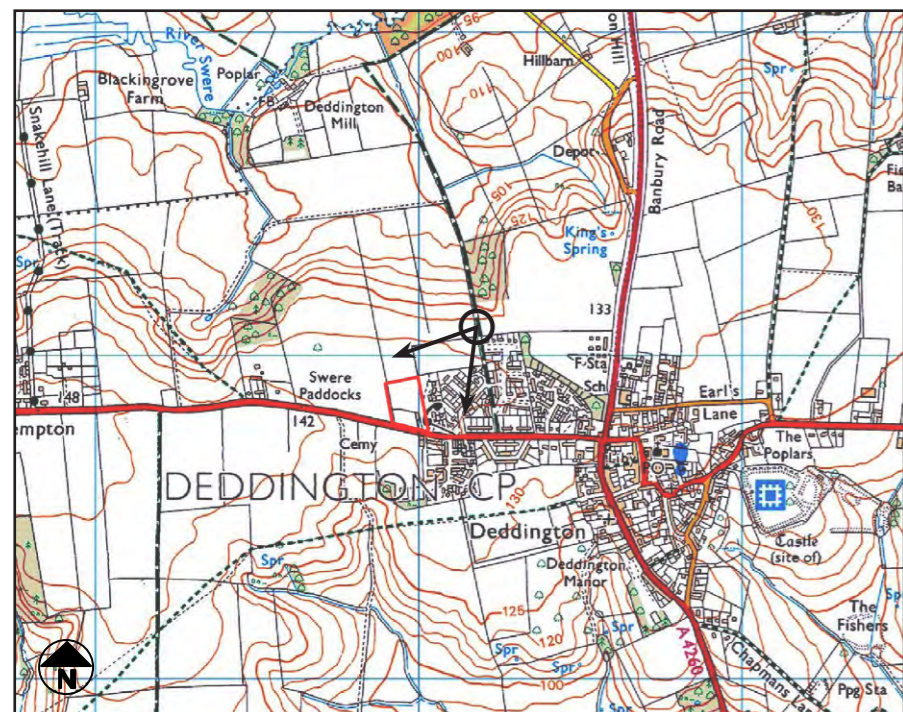

VIEWPOINT 6

From Wimborn Close, looking southwest

Camera make & model	- Canon EOS 5D	Viewpoint height (AOD)	- 137m
Date & time of photograph	- 02/11/2018 @ 11:51	Distance from site	- 36m
OS grid reference	- 446034, 231930		

VIEWPOINT 7

From PRoW bridleway 187 16/20, looking southwest

Camera make & model	- Canon EOS 5D	Viewpoint height (AOD)	- 130m
Date & time of photograph	- 02/11/2018 @ 12:09	Distance from site	- 245m
OS grid reference	- 446180, 232099		

VIEWPOINT 8

From PRoW footpath 121 4/30 Croombe Hill, looking south

Camera make & model - Canon EOS 5D Viewpoint height (AOD) - 112m
 Date & time of photograph - 02/11/2018 @ 14:18 Distance from site - 1548m
 OS grid reference - 445389, 233378

VIEWPOINT 9

From PRoW restricted byway 121 6/10 Barford St John, looking southeast

Camera make & model - Canon EOS 5D Viewpoint height (AOD) - 123m
 Date & time of photograph - 02/11/2018 @ 13:41 Distance from site - 2453m
 OS grid reference - 444031, 233509