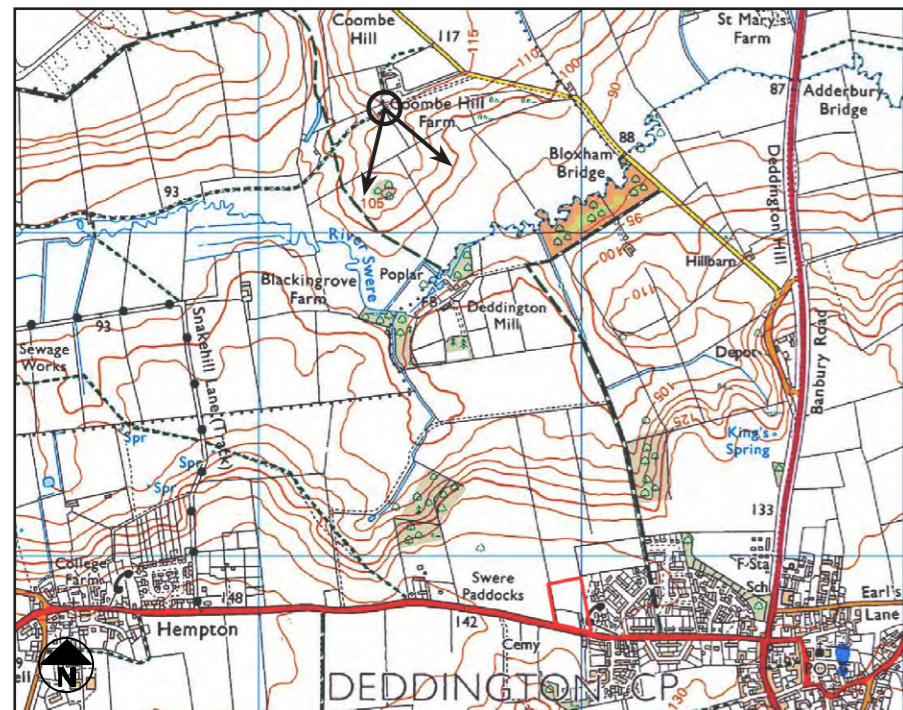

VIEWPOINT 6

From Wimborn Close, looking southwest

Camera make & model	- Canon EOS 5D	Viewpoint height (AOD)	- 137m
Date & time of photograph	- 02/11/2018 @ 11:51	Distance from site	- 36m
OS grid reference	- 446034, 231930		

VIEWPOINT 7

From PRoW bridleway 187 16/20, looking southwest

Camera make & model	- Canon EOS 5D	Viewpoint height (AOD)	- 130m
Date & time of photograph	- 02/11/2018 @ 12:09	Distance from site	- 245m
OS grid reference	- 446180, 232099		

VIEWPOINT 8

From PRoW footpath 121 4/30 Croombe Hill, looking south

Camera make & model - Canon EOS 5D Viewpoint height (AOD) - 112m
 Date & time of photograph - 02/11/2018 @ 14:18 Distance from site - 1548m
 OS grid reference - 445389, 233378

VIEWPOINT 9

From PRoW restricted byway 121 6/10 Barford St John, looking southeast

Camera make & model - Canon EOS 5D Viewpoint height (AOD) - 123m
 Date & time of photograph - 02/11/2018 @ 13:41 Distance from site - 2453m
 OS grid reference - 444031, 233509