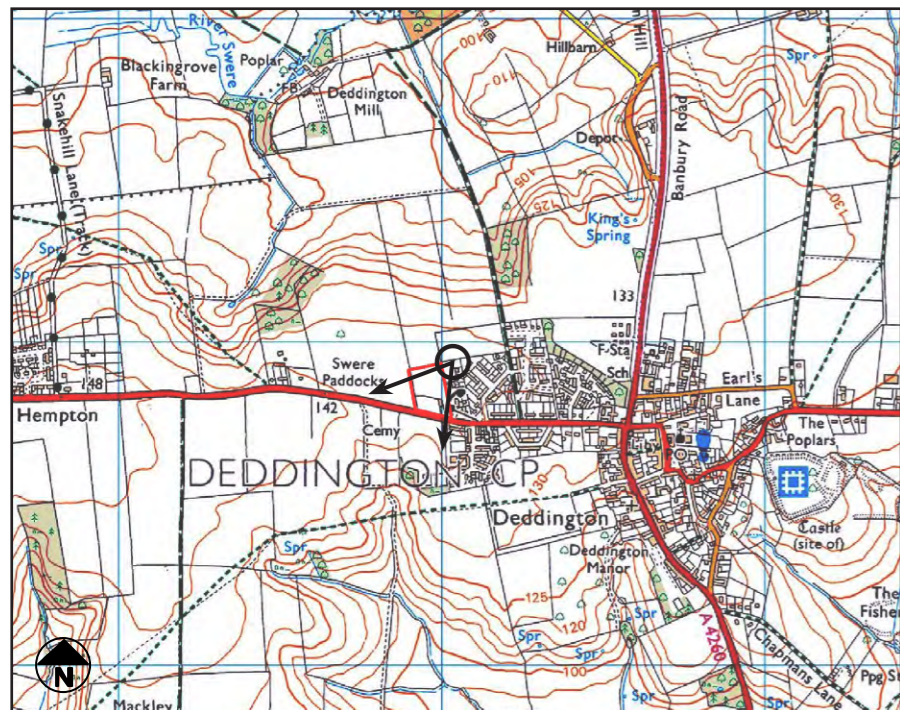

VIEWPOINT 6

From Wimborn Close, looking southwest

Camera make & model	- Canon EOS 5D	Viewpoint height (AOD)	- 137m
Date & time of photograph	- 02/11/2018 @ 11:51	Distance from site	- 36m
OS grid reference	- 446034, 231930		

VIEWPOINT 7

From PRoW bridleway 187 16/20, looking southwest

Camera make & model	- Canon EOS 5D	Viewpoint height (AOD)	- 130m
Date & time of photograph	- 02/11/2018 @ 12:09	Distance from site	- 245m
OS grid reference	- 446180, 232099		

VIEWPOINT 8

From PRoW footpath 121 4/30 Croombe Hill, looking south

Camera make & model - Canon EOS 5D Viewpoint height (AOD) - 112m
 Date & time of photograph - 02/11/2018 @ 14:18 Distance from site - 1548m
 OS grid reference - 445389, 233378

VIEWPOINT 9

From PRoW restricted byway 121 6/10 Barford St John, looking southeast

Camera make & model - Canon EOS 5D Viewpoint height (AOD) - 123m
 Date & time of photograph - 02/11/2018 @ 13:41 Distance from site - 2453m
 OS grid reference - 444031, 233509