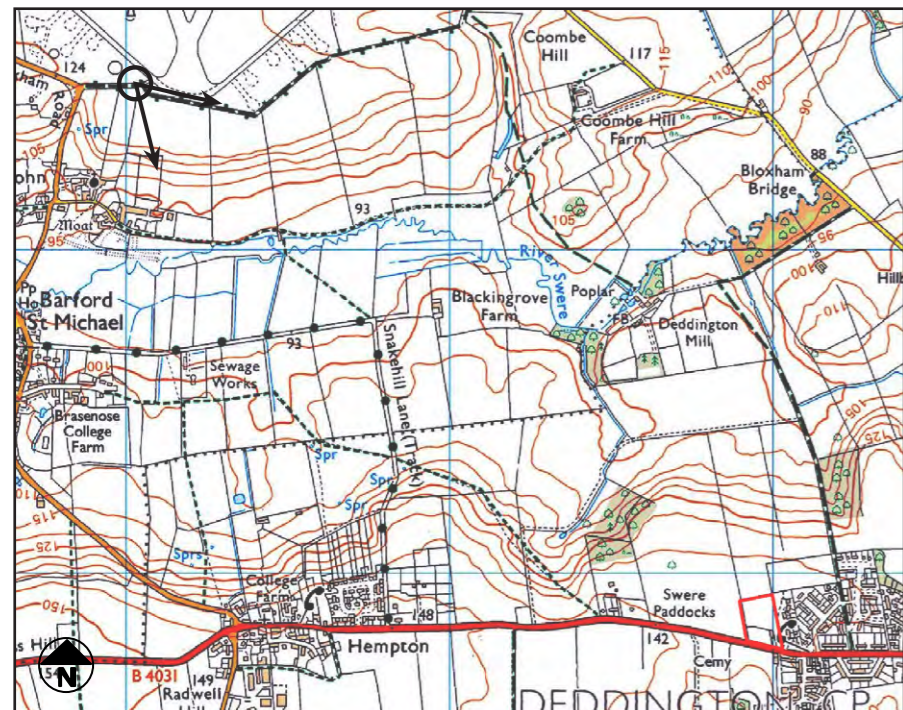

VIEWPOINT 6

From Wimborn Close, looking southwest

Camera make & model	- Canon EOS 5D	Viewpoint height (AOD)	- 137m
Date & time of photograph	- 02/11/2018 @ 11:51	Distance from site	- 36m
OS grid reference	- 446034, 231930		

VIEWPOINT 7

From PRoW bridleway 187 16/20, looking southwest

Camera make & model	- Canon EOS 5D	Viewpoint height (AOD)	- 130m
Date & time of photograph	- 02/11/2018 @ 12:09	Distance from site	- 245m
OS grid reference	- 446180, 232099		

VIEWPOINT 8

From PRoW footpath 121 4/30 Croombe Hill, looking south

Camera make & model - Canon EOS 5D Viewpoint height (AOD) - 112m
 Date & time of photograph - 02/11/2018 @ 14:18 Distance from site - 1548m
 OS grid reference - 445389, 233378

VIEWPOINT 9

From PRoW restricted byway 121 6/10 Barford St John, looking southeast

Camera make & model - Canon EOS 5D Viewpoint height (AOD) - 123m
 Date & time of photograph - 02/11/2018 @ 13:41 Distance from site - 2453m
 OS grid reference - 444031, 233509