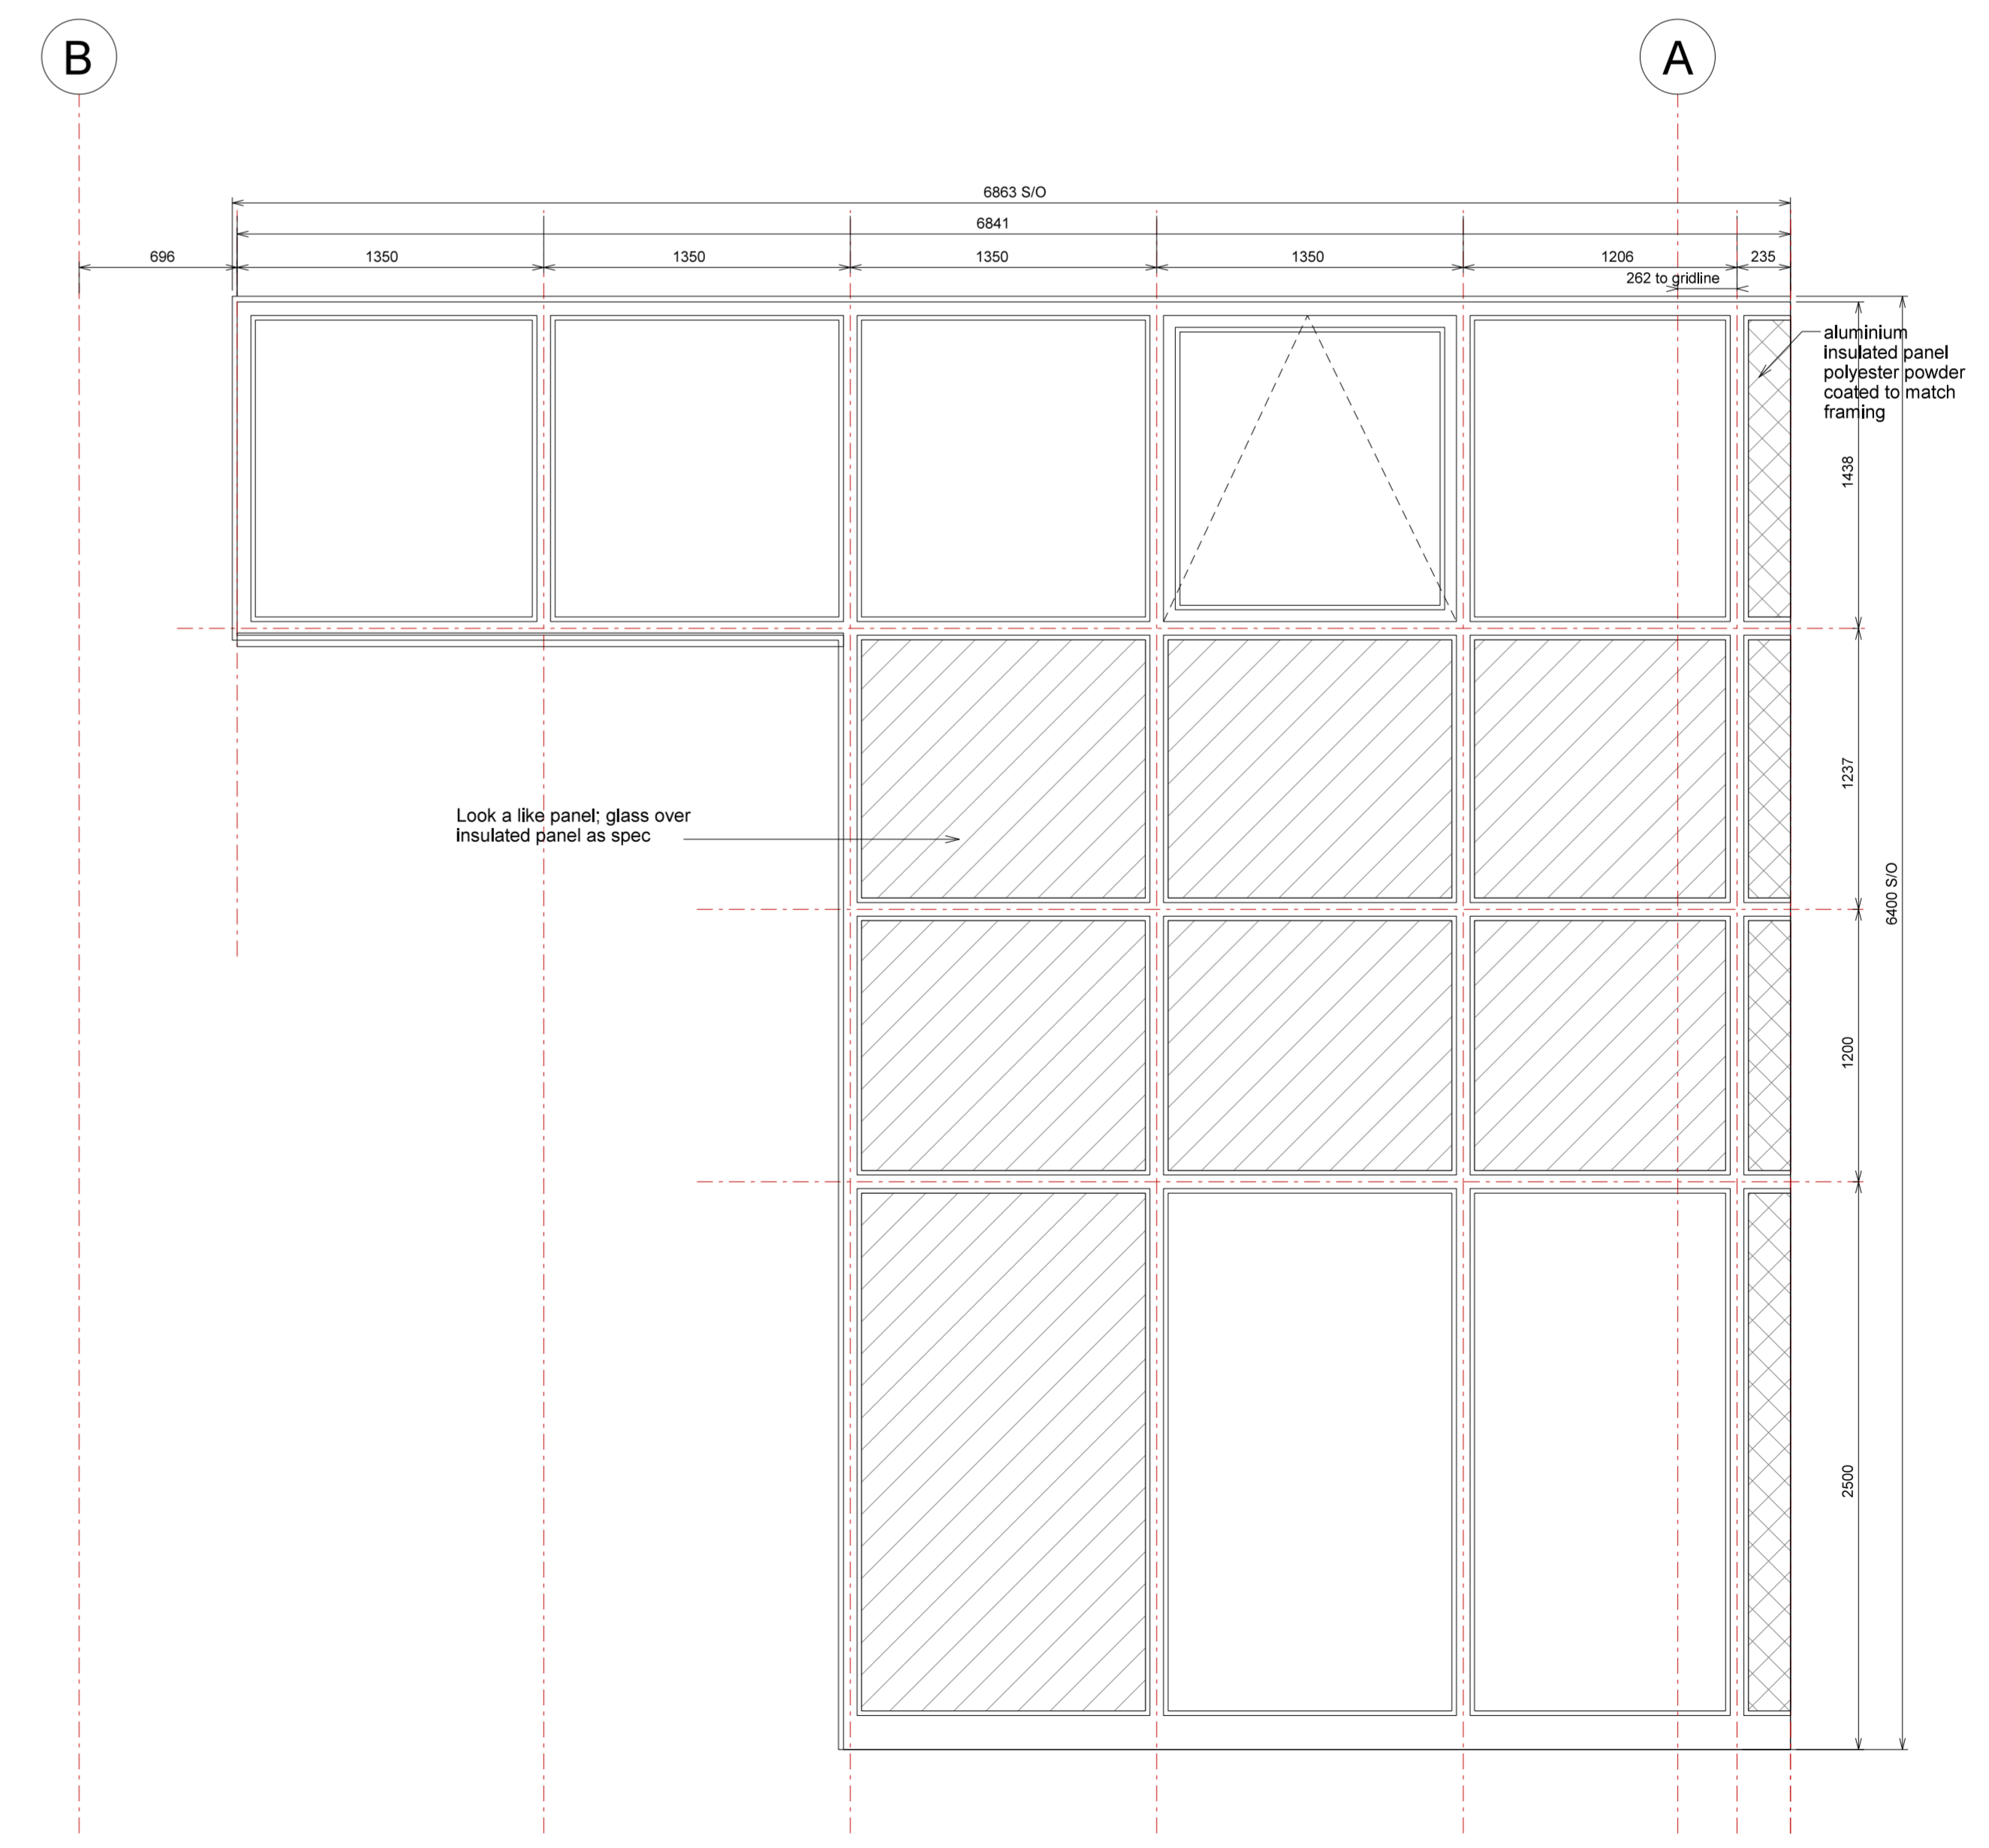

PPC Aluminium double glazed windows and curtain walling, colour RAL 7016

Rev	Description	Chkd	Date
C	Corner windows updated	CG	02.02.18
B	Canopy added	RC	25.01.18
A	Glazing updated	CG	18.01.18

Peer House
 8-14 Venable Street
 London WC1X 8LZ
 Tel +44(0)20 7400 2120
 enquiries@cornisharchitects.com
 www.cornisharchitects.com

Project
**LINK 9 - SKIMMINGDISH LANE
 BICESTER
 PLOT 2**

Dwg Title
**WINDOW SCHEDULE
 UNIT 1**

Status
FOR CONSTRUCTION

Scale
 1:25 @ A0
 Date
 30/11/2017
 Dwg No
 17007 / WD / 2501
 Rev
 C