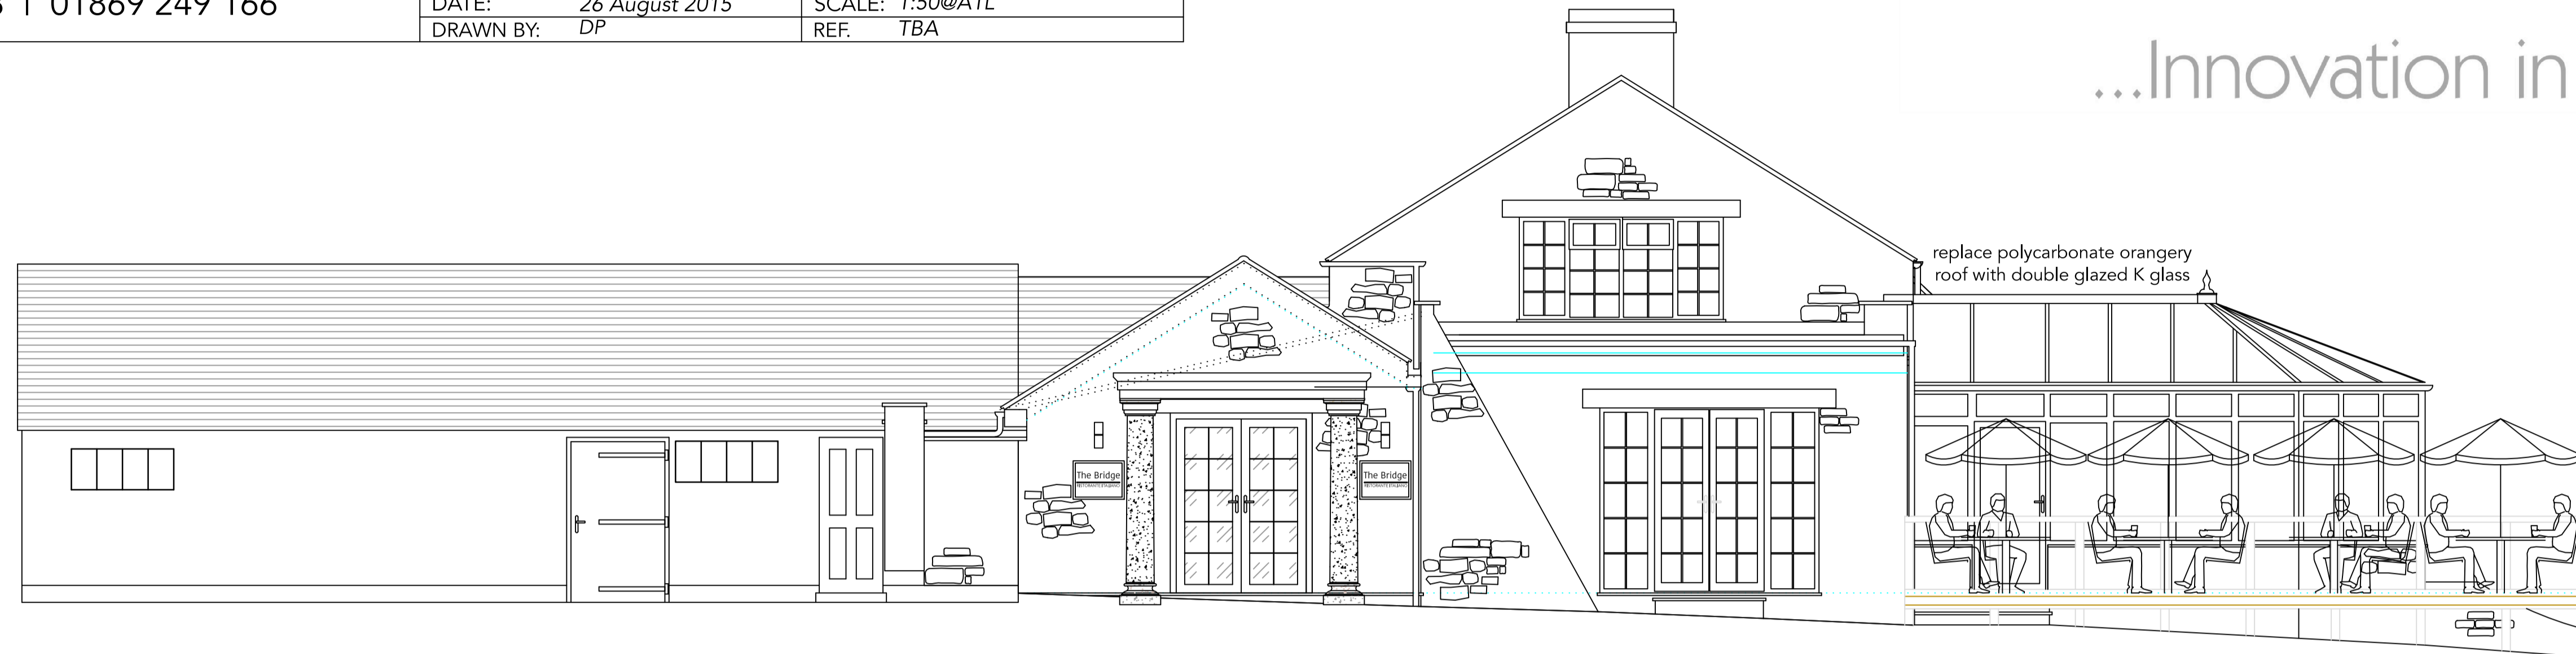

Rigoletto Restaurant, Bicester Road,
Middleton Stoney, OX25 4TD.

DWG No.	10	REV.	01
DATE:	26 August 2015	SCALE:	1:50@A1L
DRAWN BY:	DP	REF.	TBA

SOUTH ELEVATION

EAST ELEVATION