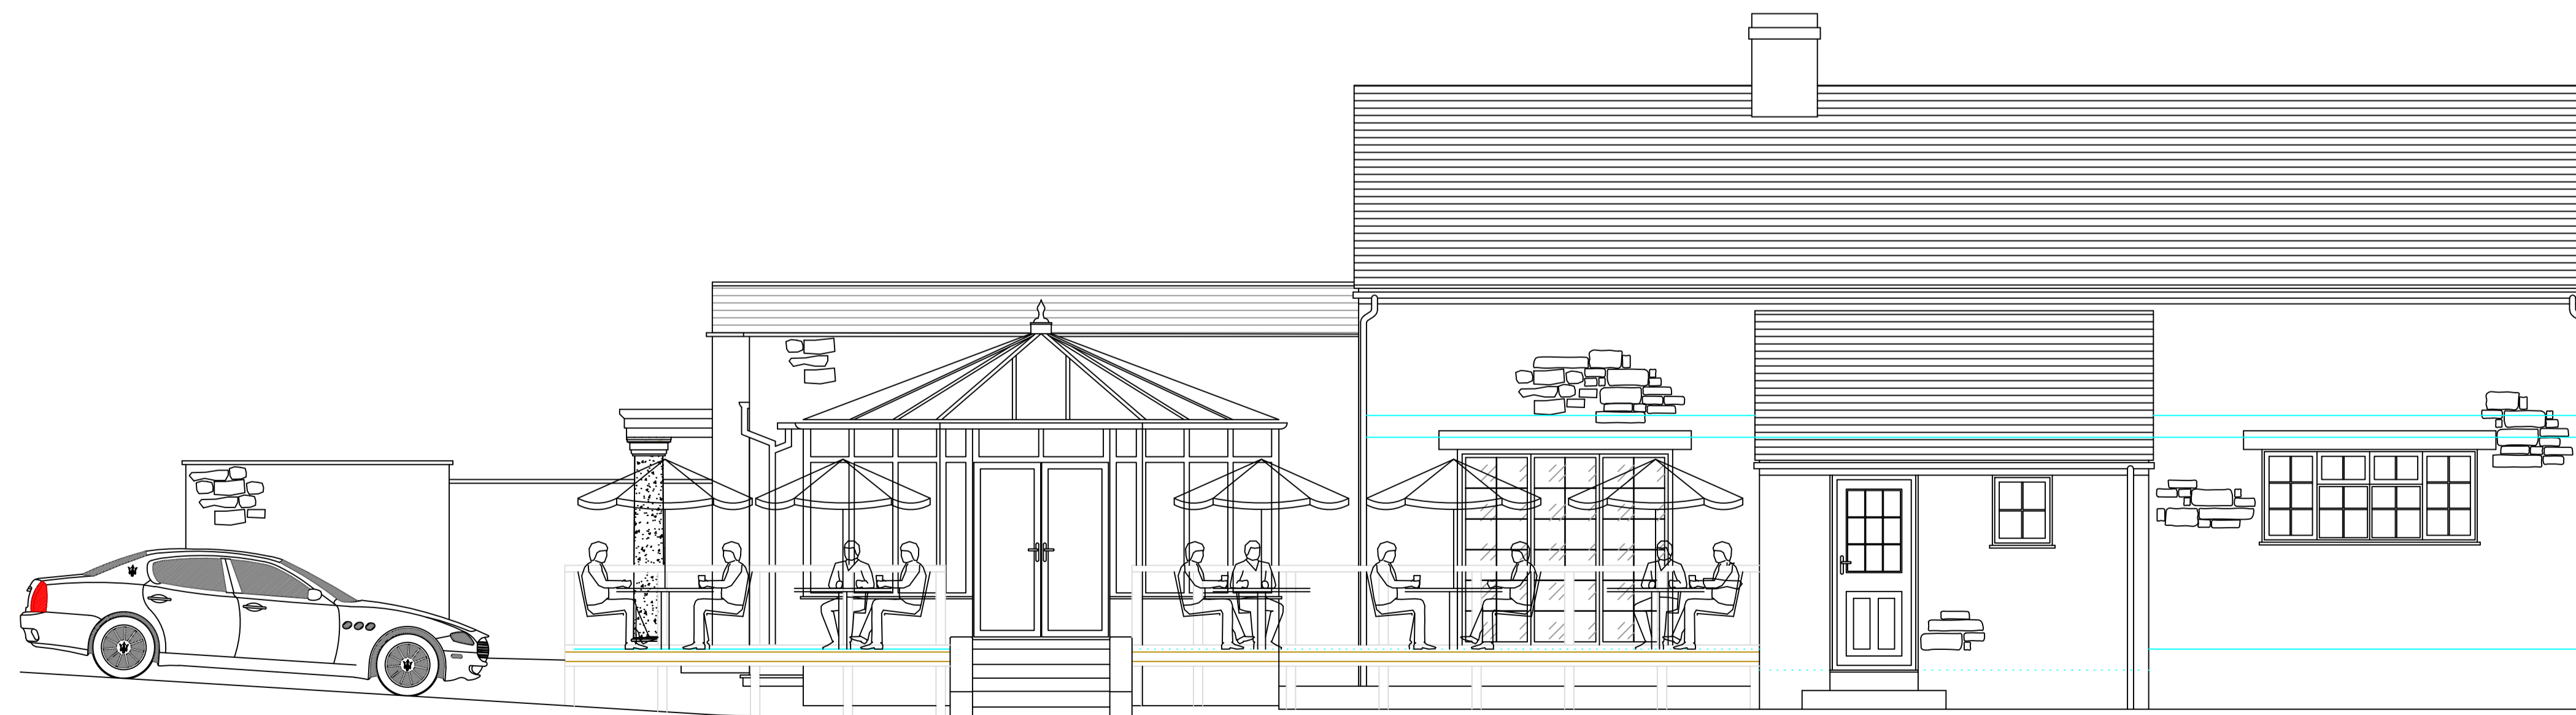

...Innovation in Space!

The Complete Architectural
& Management Solution

17 Bainton Road, Bucknell OX27 7LT

homedesignstudios.co.uk

sales@homedesignstudios.co.uk

07855 322 018 | 01869 249 166

PROPOSED SOUTH & EAST ELEVATIONS

Rigoletto Restaurant, Bicester Road,
Middleton Stoney, OX25 4TD.

DWG No.	10	REV.	01
DATE:	26 August 2015	SCALE:	1:50@A1L
DRAWN BY:	DP	REF.	TBA

SOUTH ELEVATION

EAST ELEVATION