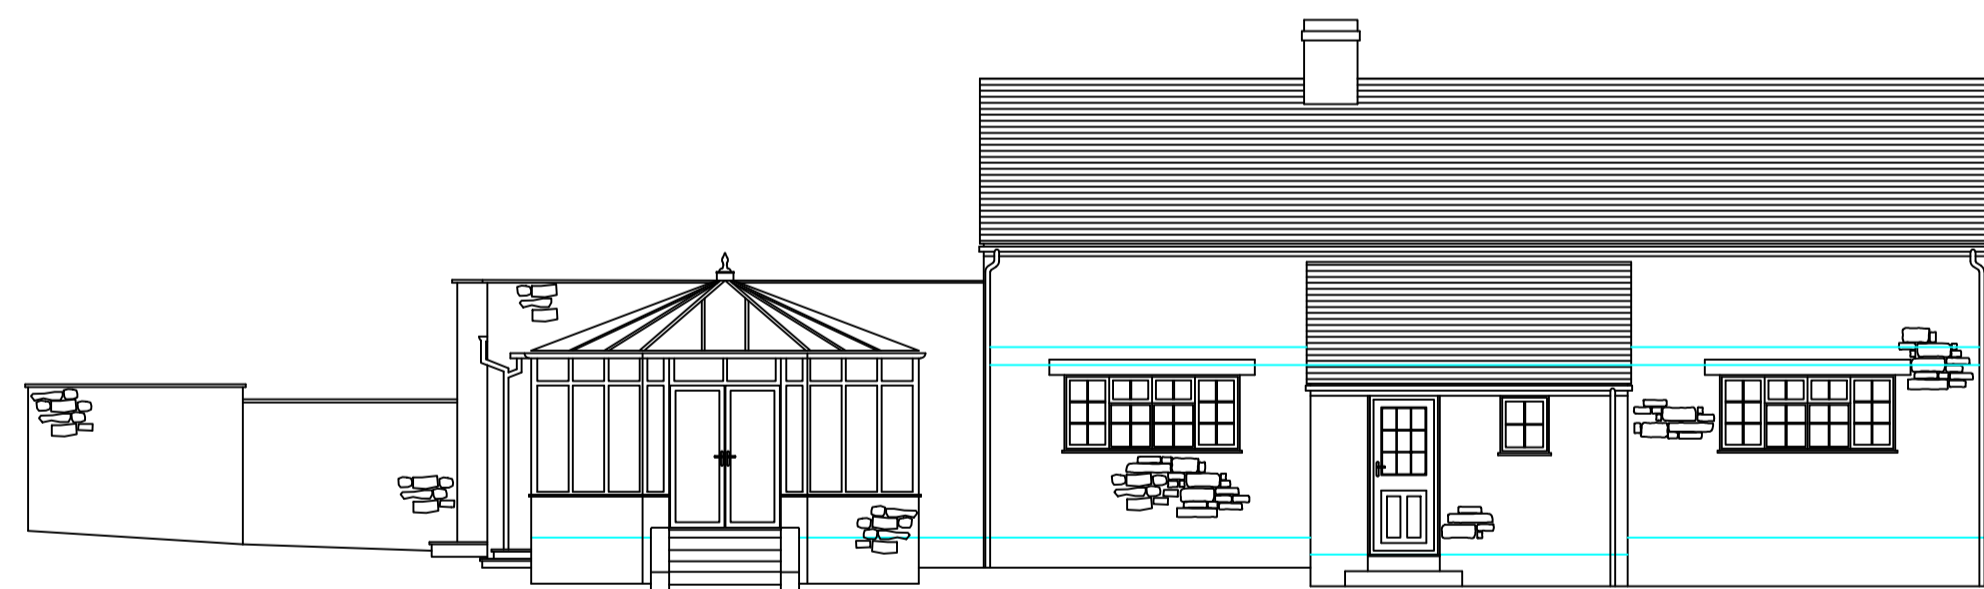

WEST ELEVATION

BARN (SOUTH) ELEVATION

EAST ELEVATION

NORTH ELEVATION

Home Design Studios

...Innovation in Space!

The Complete Architectural  
& Management Solution

17 Bainton Road, Bucknell OX27 7LT

homedesignstudios.co.uk

sales@homedesignstudios.co.uk

07855 322 018 | 01869 249 166

EXISTING ELEVATIONS

Rigoletto Restaurant, Bicester Road,  
Middleton Stoney, OX25 4TD.

DWG No.	04	REV.	00
DATE:	05 May 2015	SCALE:	1:100@A1L
DRAWN BY:	RR	REF.	TBA