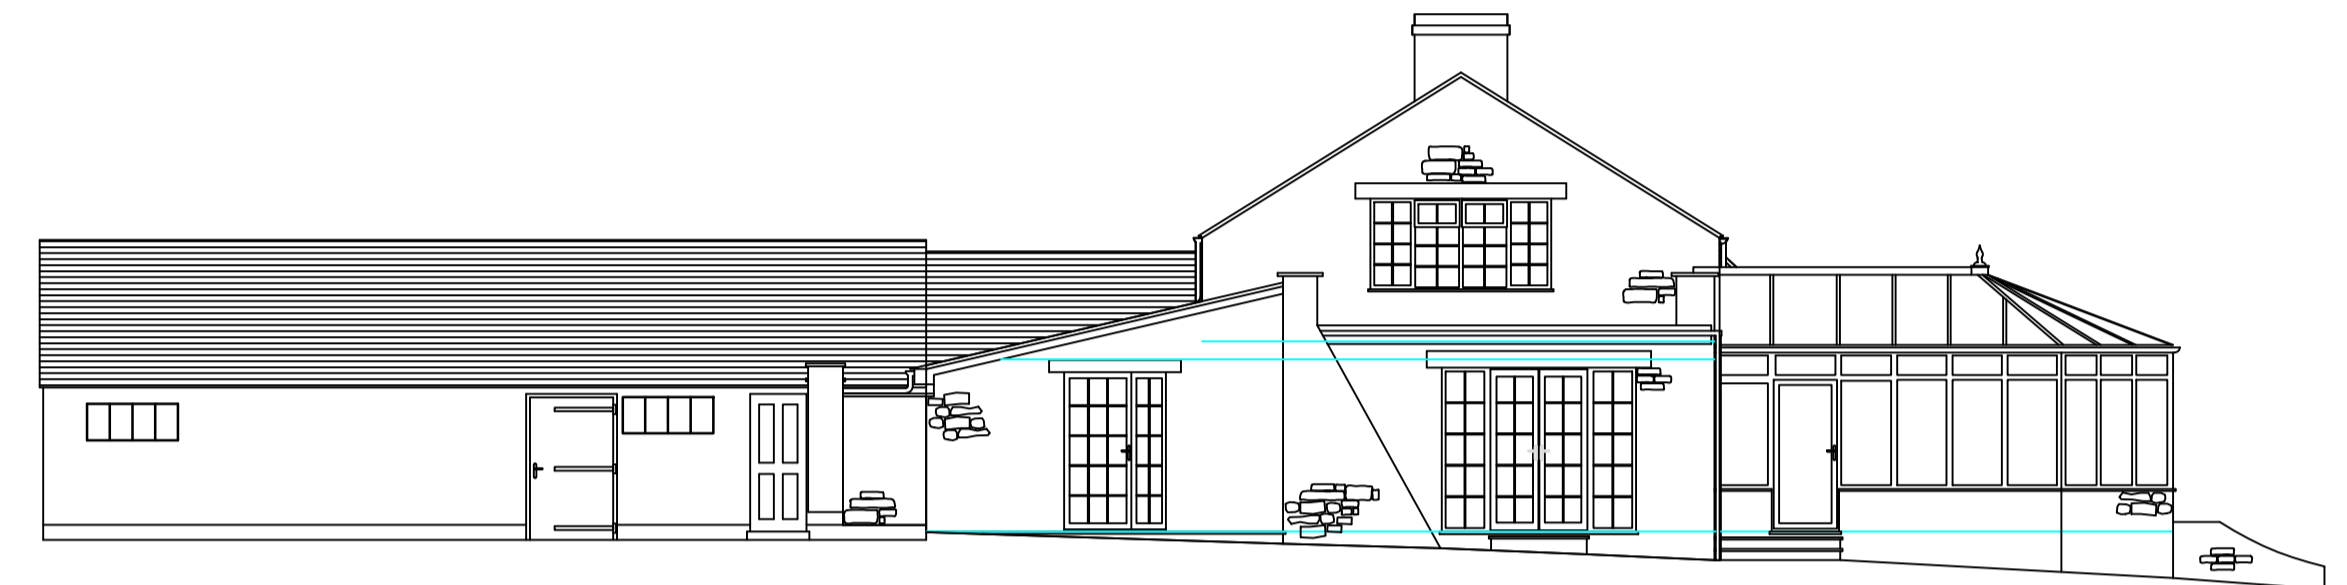

WEST ELEVATION

BARN (SOUTH) ELEVATION

EAST ELEVATION

NORTH ELEVATION

Home Design Studios

...Innovation in Space!

The Complete Architectural  
& Management Solution

17 Bainton Road, Bucknell OX27 7LT

homedesignstudios.co.uk

sales@homedesignstudios.co.uk

07855 322 018 | 01869 249 166

EXISTING ELEVATIONS

Rigoletto Restaurant, Bicester Road,  
Middleton Stoney, OX25 4TD.

DWG No.	04	REV.	00
DATE:	05 May 2015	SCALE:	1:100@A1L
DRAWN BY:	RR	REF.	TBA