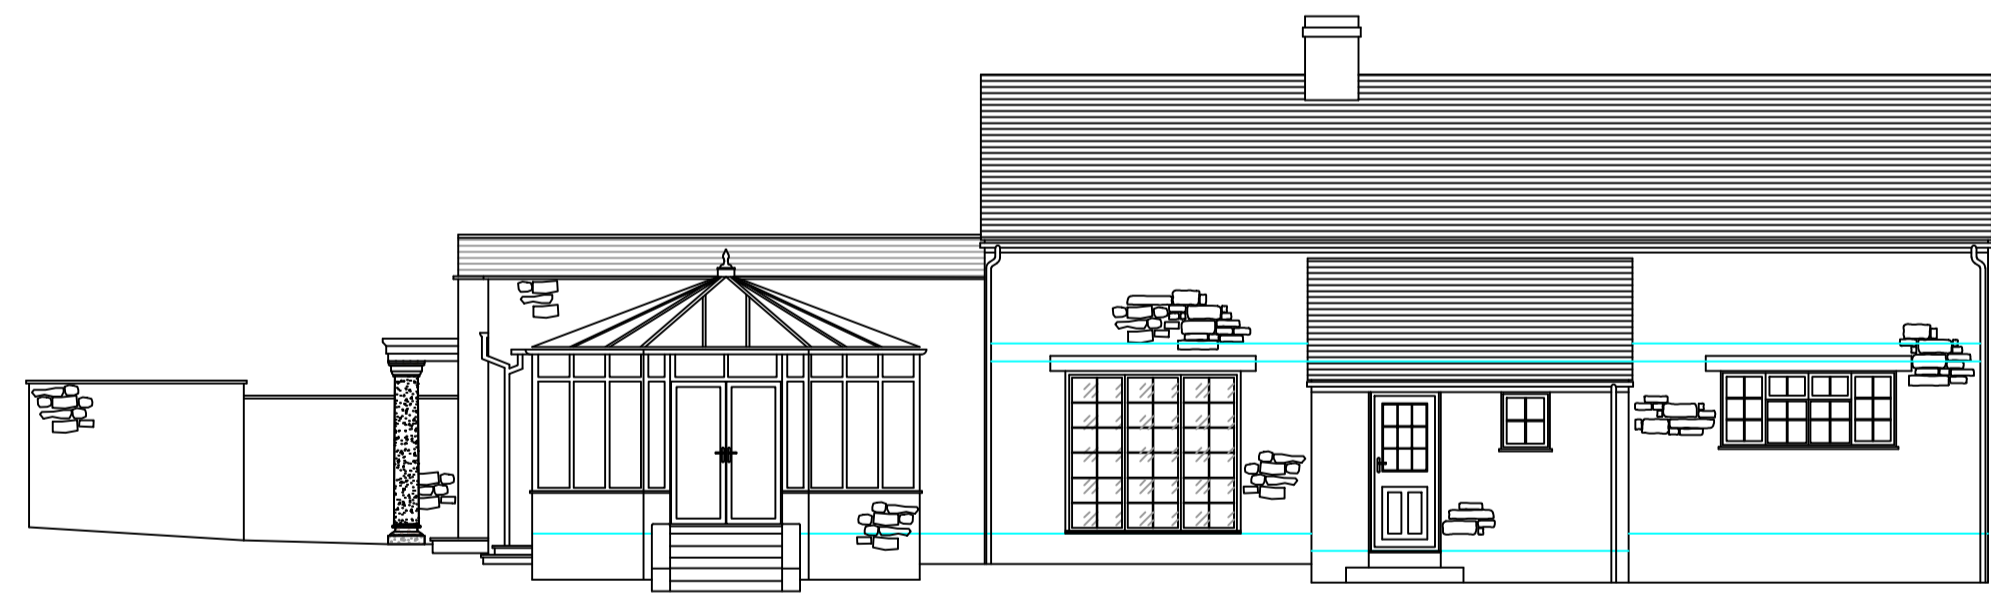

WEST ELEVATION

SOUTH ELEVATION

EAST ELEVATION

NORTH ELEVATION

Home Design Studios

...Innovation in Space!

The Complete Architectural & Management Solution

17 Bainton Road, Bucknell OX27 7LT

homedesignstudios.co.uk

sales@homedesignstudios.co.uk

07855 322 018 | 01869 249 166

PROPOSED ELEVATIONS

Rigoletto Restaurant, Bicester Road, Middleton Stoney, OX25 4TD.

DWG No.	09	REV.	01
DATE:	18 June 2015	SCALE:	1:100@A1L
DRAWN BY:	DP	REF.	TBA