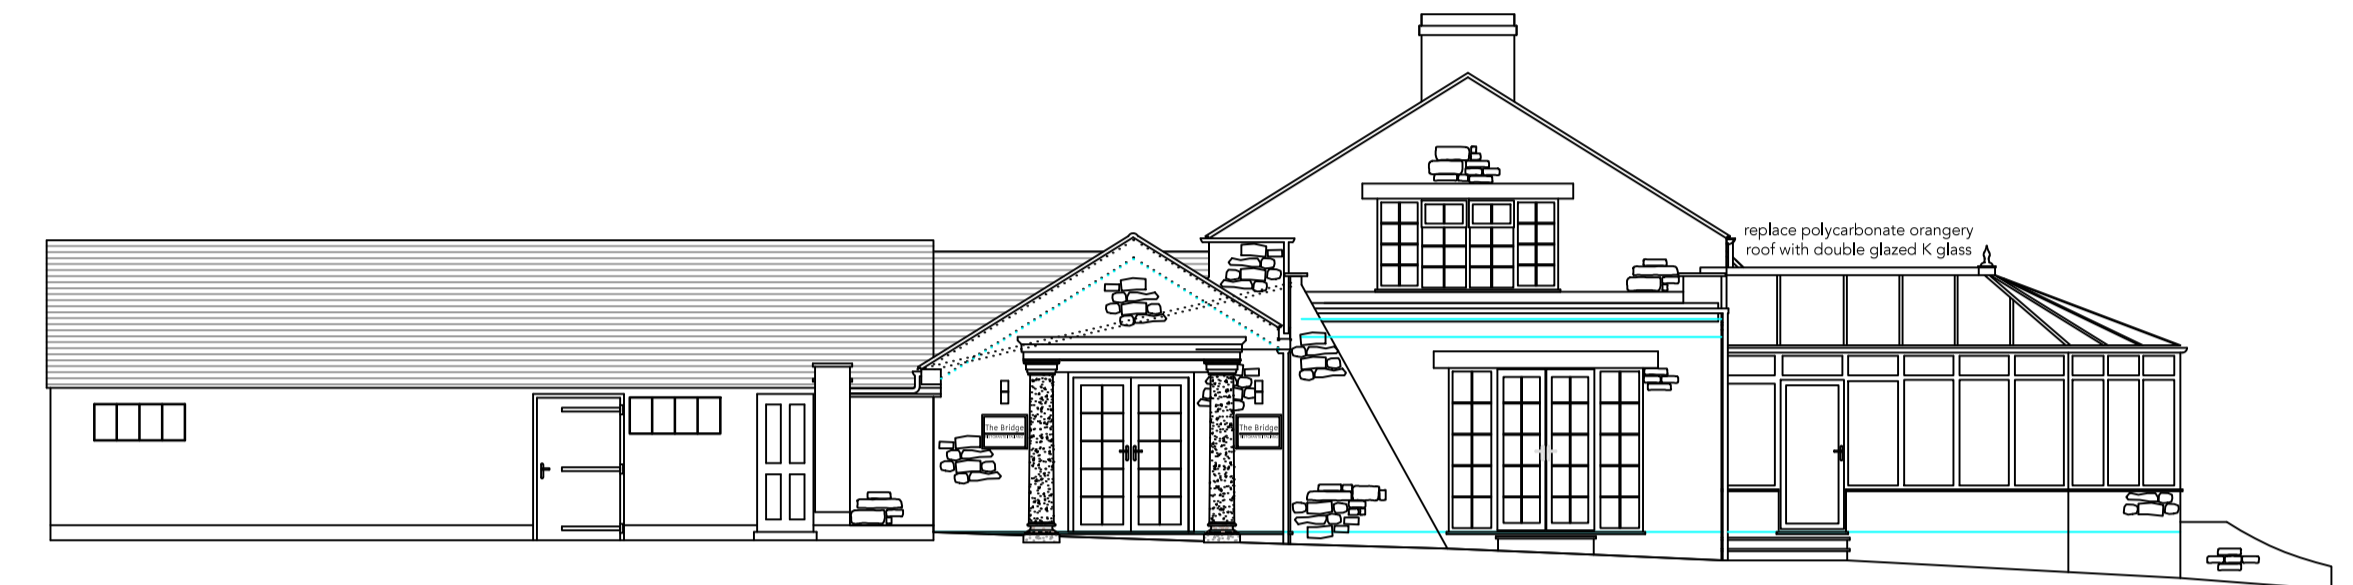

WEST ELEVATION

SOUTH ELEVATION

EAST ELEVATION

NORTH ELEVATION

Home Design Studios

...Innovation in Space!

The Complete Architectural & Management Solution

17 Bainton Road, Bucknell OX27 7LT

homedesignstudios.co.uk

sales@homedesignstudios.co.uk

07855 322 018 | 01869 249 166

PROPOSED ELEVATIONS

Rigoletto Restaurant, Bicester Road, Middleton Stoney, OX25 4TD.

DWG No.	09	REV.	01
DATE:	18 June 2015	SCALE:	1:100@A1L
DRAWN BY:	DP	REF.	TBA