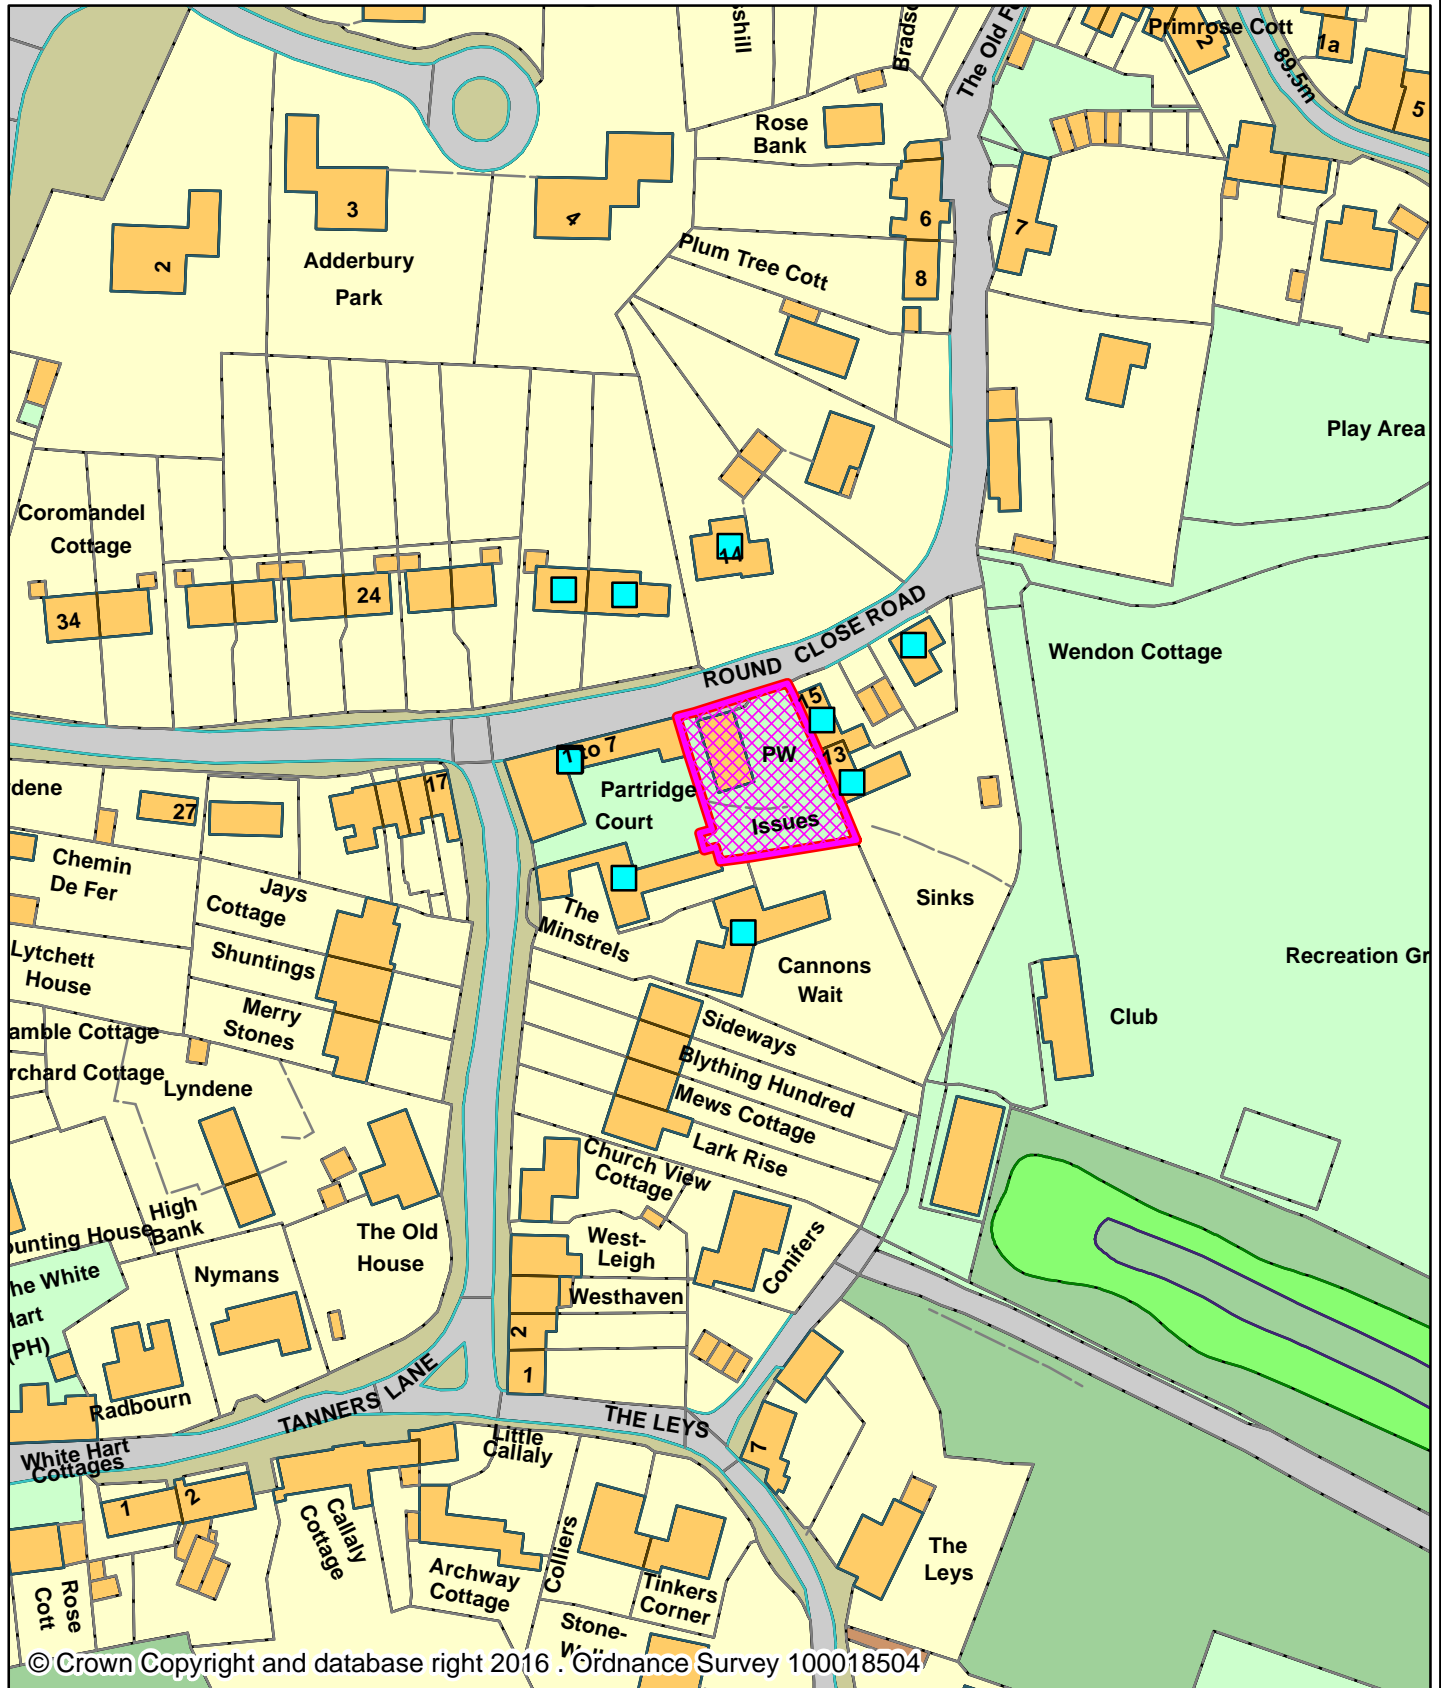

# 16/00814/F

St Georges Catholic Church, Round Close Road, Adderbury

Organisation	Cherwell District Council
Department	Department
Comments	
Date	11/05/2016
PSMA Number	100018504