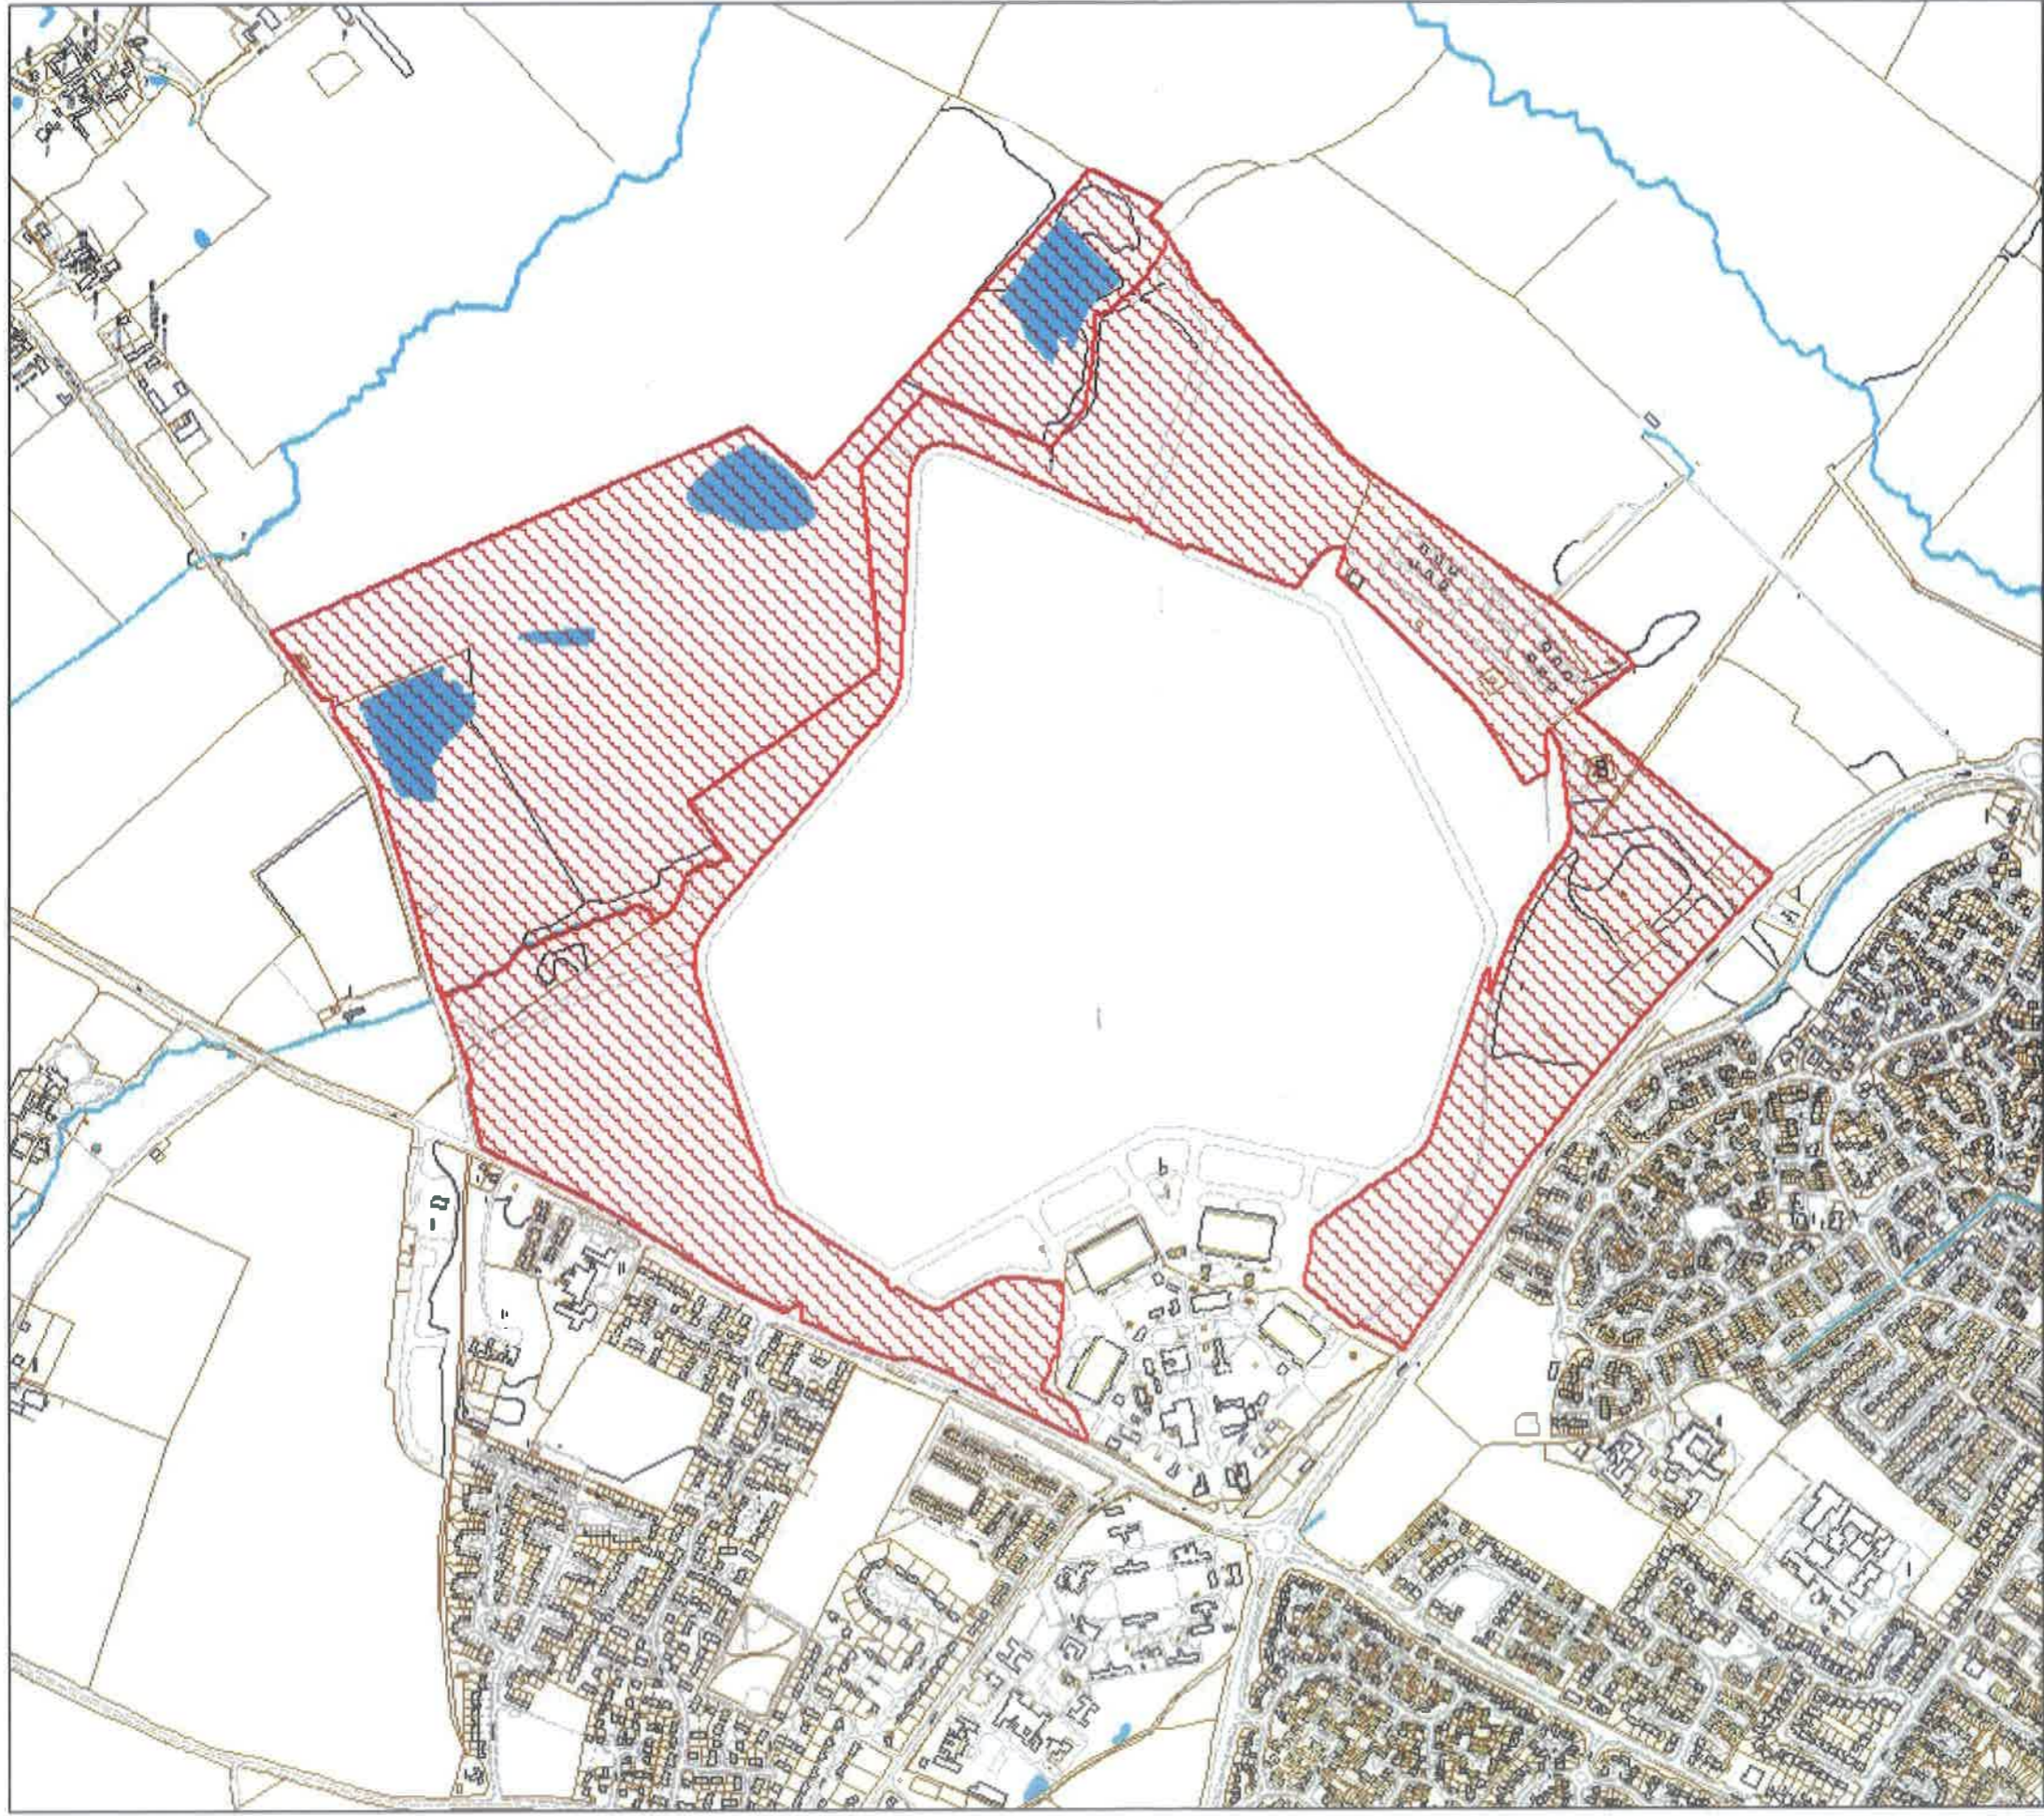

Bicester Airfield and Stratton Audley Quarry Local Wildlife Sites

Scale: 1:12500

No Window