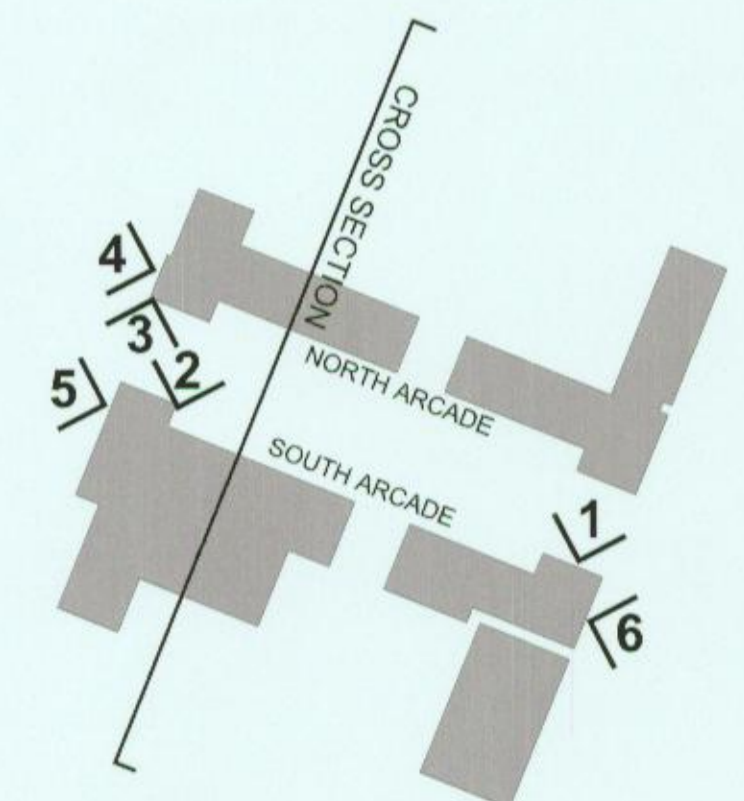

VIEW 4

VIEW 3

SECTION THROUGH HIGH STREET

VIEW 2

VIEW 5

VIEW 6

VIEW 1

NORTH ARCADE - SOUTH ELEVATION

NORTH & SOUTH ARCADE - WEST ELEVATION

SOUTH ARCADE - NORTH ELEVATION

NORTH & SOUTH ARCADE - EAST ELEVATION

CLIENT	REVISIONS	DATE	STATUS	SCALE	PROJECT	DRAWING NAME	DRAWING NUMBER
		24 04 2015	PLANNING	1:100 @ A1 1:200 @ A3	NW BICESTER EXEMPLAR LOCAL CENTRE	FRAGMENTS OF PROPOSED ELEVATIONS	14058 (P) 131