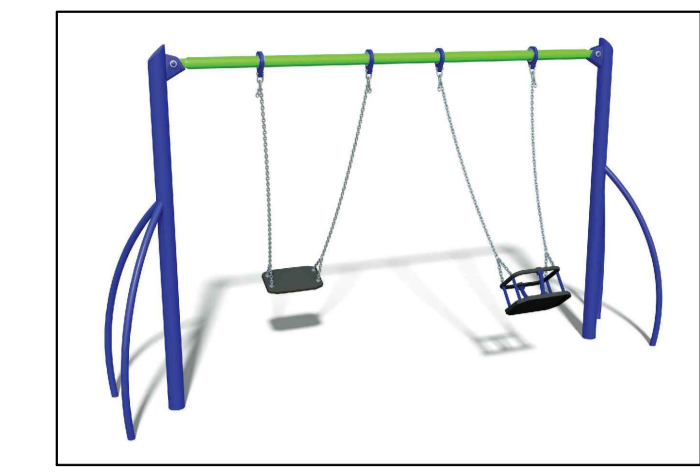

KEY:

- Proposed Trees
- Proposed Hedge
- Proposed Shrubs
- Proposed Grasses
- Proposed Wet Pour Eggshell
- Proposed Wet Pour Rainbow Green
- Proposed Tarmac or Similar
- Proposed Resin bound rubber mulch
- Proposed Bin
- Proposed Bench
- Proposed Fence
- Proposed Sign with Banbury Town Council details